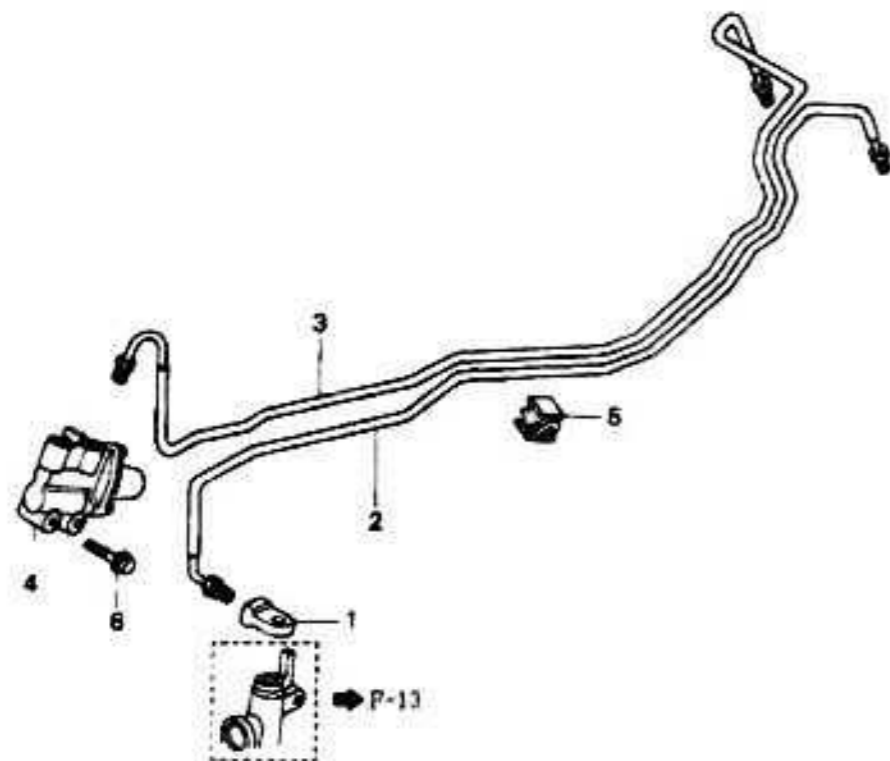

PROPORTION CONTROL VALVE

MAT3-F1400A

MAT3F1400A

7 = CBR1100XX'97
8 = CBR1100XX'98
9 = CBR1100XX'99
0 = CBR1100XX'00

1 = CBR1100XX'01
2 = CBR1100XX'02

F-14

Frame
Serial Number

Ref	Description	Model	From	To	AREA	QTY	Part Number	H/C
1	JOINT MASTER CYLINDER PIPE (A)	7 8 9 0 1 2				1	43321-MY4-003	3819224
2	PIPE RR MASTER CYLINDER JOINT	7 8				1	45132-MAT-000	5214861
	PIPE RR MASTER CYLINDER JOINT	9 0 1 2				1	45132-MAT-E00	6113755
3	PIPE PCV JOINT	7 8				1	45133-MAT-000	5214879
	PIPE PCV JOINT	9 0 1 2				1	45133-MAT-E00	6113773
4	VALVE ASSY PROPORTIONING CONTROL	7 8				1	46200-MAT-006	5215009
	VALVE ASSY PROPORTIONING CONTROL	9 0 1 2				1	46200-MAT-E01	6113815
5	CLAMP BRAKE PIPE	7 8 9 0 1 2				1	90651-MAT-000	5216346
6	BOLT FLANGE (6X25)	7 8 9 0 1 2				2	95801-06025-00	2105906