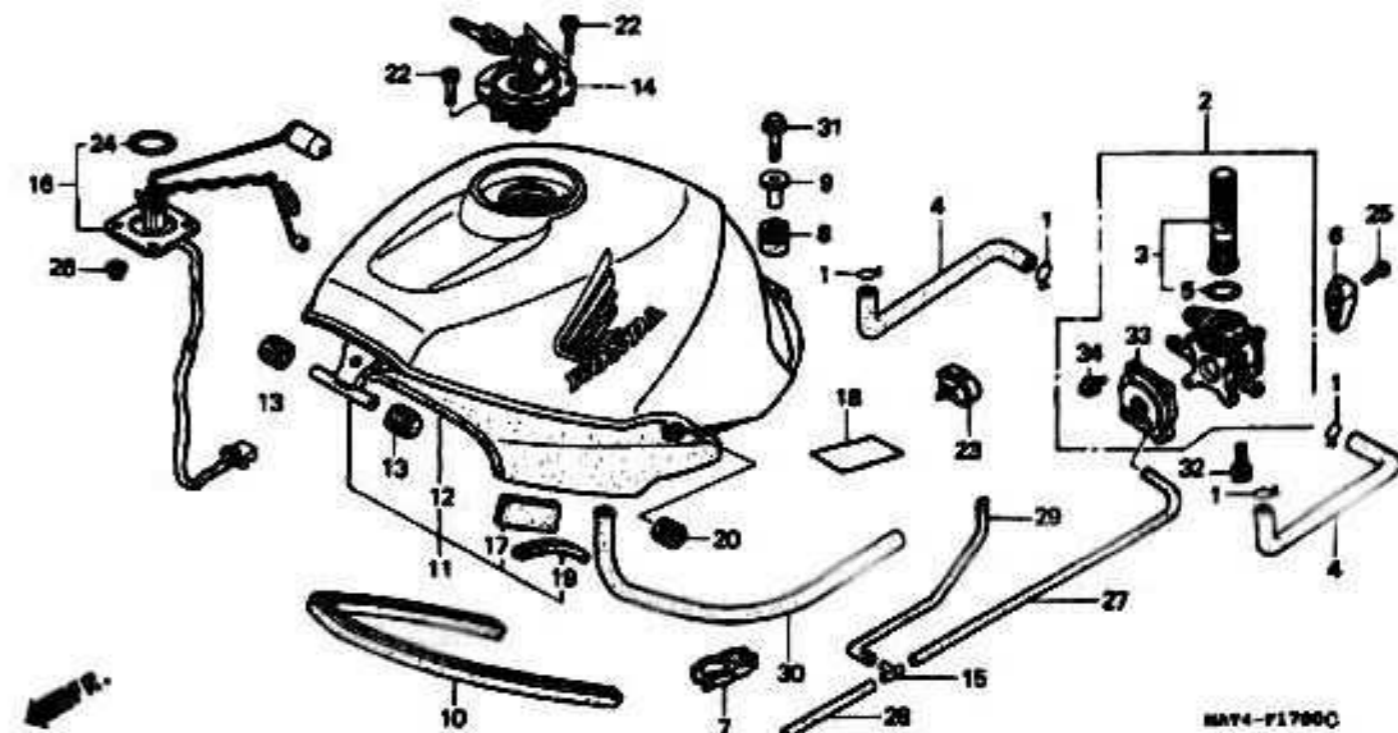

FUEL TANK - 97-98

MAT4-F1700C

MAT4F1700C

7 = CBR1100XX'97
8 = CBR1100XX'98
9 = CBR1100XX'99
0 = CBR1100XX'00

1 = CBR1100XX'01
2 = CBR1100XX'02

F-17

Frame
Serial Number

Ref	Description	Model	From	To	AREA	QTY	Part Number	H/C
1	CLIP, OIL DRAIN TUBE	7 8				4	15771-KV6-000	2852242
2	PETCOCK ASSY	7				1	16950-MAT-003	5213251
		7				1	16950-MAT-003	5213251
	PETCOCK ASSY	7				1	16950-MBB-003	5362140
		7				1	16950-MBB-003	5362140
	PETCOCK ASSY	8				1	16950-MBB-640	5376215
3	SCREEN SET, FUEL STRAINER	7				1	16952-MAT-003	5213269
		7				1	16952-MAT-003	5213269
	SCREEN SET, FUEL STRAINER	7				1	16952-MBB-003	5362165
		7				1	16952-MBB-003	5362165
		8				1	16952-MBB-003	5362165
4	TUBE, FUEL	7 8				2	16955-MAT-000	5213277
5	O-RING	7				1	16079-NC5-004	5376207
		7				1	16079-NC5-004	5376207
		8				1	16079-NC5-004	5376207
	O-RING	7				1	16958-MF2-880	2284941
		7				1	16958-MF2-880	2284941
6	LEVER, PETCOCK	7 8				1	16963-MAT-000	5213285
7	CLAMP, TUBE	7 8				1	17446-ML7-710	2403699
8	RUBBER, TANK MOUNTING	7 8				2	17508-MAT-000	5213358