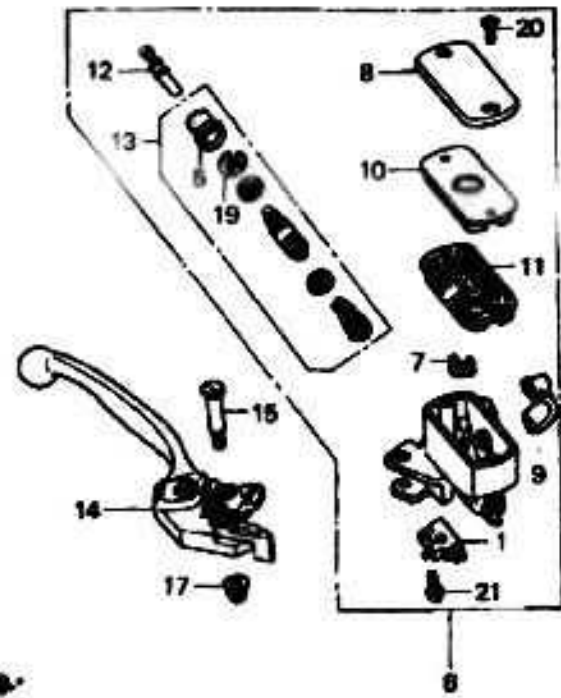

FR. BRAKE MASTER CYLINDER

FR. BRAKE MASTER CYLINDER

MAT4-PD400A

MAT4FD400A

7 = CBR1100XX'97
8 = CBR1100XX'98
9 = CBR1100XX'99
0 = CBR1100XX'00

1 = CBR1100XX'01
2 = CBR1100XX'02

F-4

Frame
Serial Number

Ref	Description	Model	From	To	AREA	QTY	Part Number	H/C
1	SWITCH ASSY. FR STOP	7 8 9 0 1 2				1	35340-MM5-600	2542421
2	HOSE R FR BRAKE MAIN	7 8				1	45124-MAT-003	5214788
	HOSE R FR BRAKE MAIN	9 0 1 2				1	45124-MAT-E01	6113682
3	HOSE L FR BRAKE MAIN	7 8				1	45125-MAT-003	5214796
	HOSE L FR BRAKE MAIN	9 0 1 2				1	45125-MAT-E01	6113690
4	PIPE MAIN BRAKE JOINT	7 8				1	45130-MAT-000	5214846
	PIPE MAIN BRAKE JOINT	9 0 1 2				1	45130-MAT-E00	6113740
5	BOOT	7 8 9 0 1 2				1	45504-410-003	1211820
6	MASTER CYLINDER SUB-ASSY. FR BRAKE (NISSIN)	7				1	45510-MAT-671	5214952
	MASTER CYLINDER SUB-ASSY. FR (NISSIN)	8 9 0 1 2				1	45510-MAJ-G41	4980165
7	PROTECTOR	7 8 9 0 1 2				1	45512-MA6-006	1235688
8	CAP MASTER CYLINDER (NISSIN)	7 8 9 0 1 2				1	45513-MM5-006	2550317
9	HOLDER MASTER CYLINDER	7 8 9 0 1 2				1	45517-166-006	1082338
10	PLATE DIAPHRAGM (NISSIN)	7 8 9 0 1 2				1	45518-MM5-006	2550325
11	DIAPHRAGM (NISSIN)	7 8 9 0 1 2				1	45520-MM5-006	2550333
12	ROD PUSH	7 8 9 0 1 2				1	45525-MAJ-G41	4980173

7 = CBR1100XX'97
8 = CBR1100XX'98
9 = CBR1100XX'99
0 = CBR1100XX'00

1 = CBR1100XX'01
2 = CBR1100XX'02

F-4

Frame
Serial Number

Ref	Description	Model	From	To	AREA	QTY	Part Number	H/C
13	MASTER CYLINDER SET	7				1	45530-MAT-671	5214960
	PISTON SET. FR MASTER CYLINDER	8 9 0 1 2				1	45530-MAJ-G41	4980181
14	LEVER ASSY. R HANDLE	7 8				1	53170-MAT-006	5236237
	LEVER ASSY. R HANDLE	7 8 9 0 1 2				1	53170-MAT-E01	6114045
15	BOLT. R HANDLEBAR PIVOT	7 8 9 0 1 2				1	90114-MA5-671	0952416
16	BOLT. OIL (10X22)	7				3	90145-MS9-611	3010691
	BOLT. OIL (10X22)	7 8 9 0 1 2				3	90145-MS9-612	5369418
17	NUT. CAP (6MM)	7				1	90201-428-900	1544782
	NUT. CAP (6MM)	8 9 0 1 2				1	90201-415-000	0670729
18	WASHER. OIL BOLT	7 8 9 0 1 2				6	90545-300-000	0189902
19	CIRCLIP	7 8 9 0 1 2				1	90651-MA5-671	1251404
20	SCREW. FLAT (4X12)	7 8 9 0 1 2				2	93600-04012-06	1218601
	SCREW. FLAT (4X12)	7 8 9 0 1 2				2	93600-04012-1G	1237346
21	SCREW-WASHER (4X12)	7 8 9 0 1 2				1	93893-04012-07	1374008
	SCREW-WASHER (4X12)	7 8 9 0 1 2				1	93893-04012-17	1237353
22	BOLT. FLANGE (6X25)	7 8 9 0 1 2				1	95801-06025-07	3039765
23	BOLT. FLANGE (6X40)	7 8 9 0 1 2				1	95801-06040-07	3678356
24	BOLT. FLANGE (6X22)	7 8 9 0 1 2				2	96001-06022-07	2105971