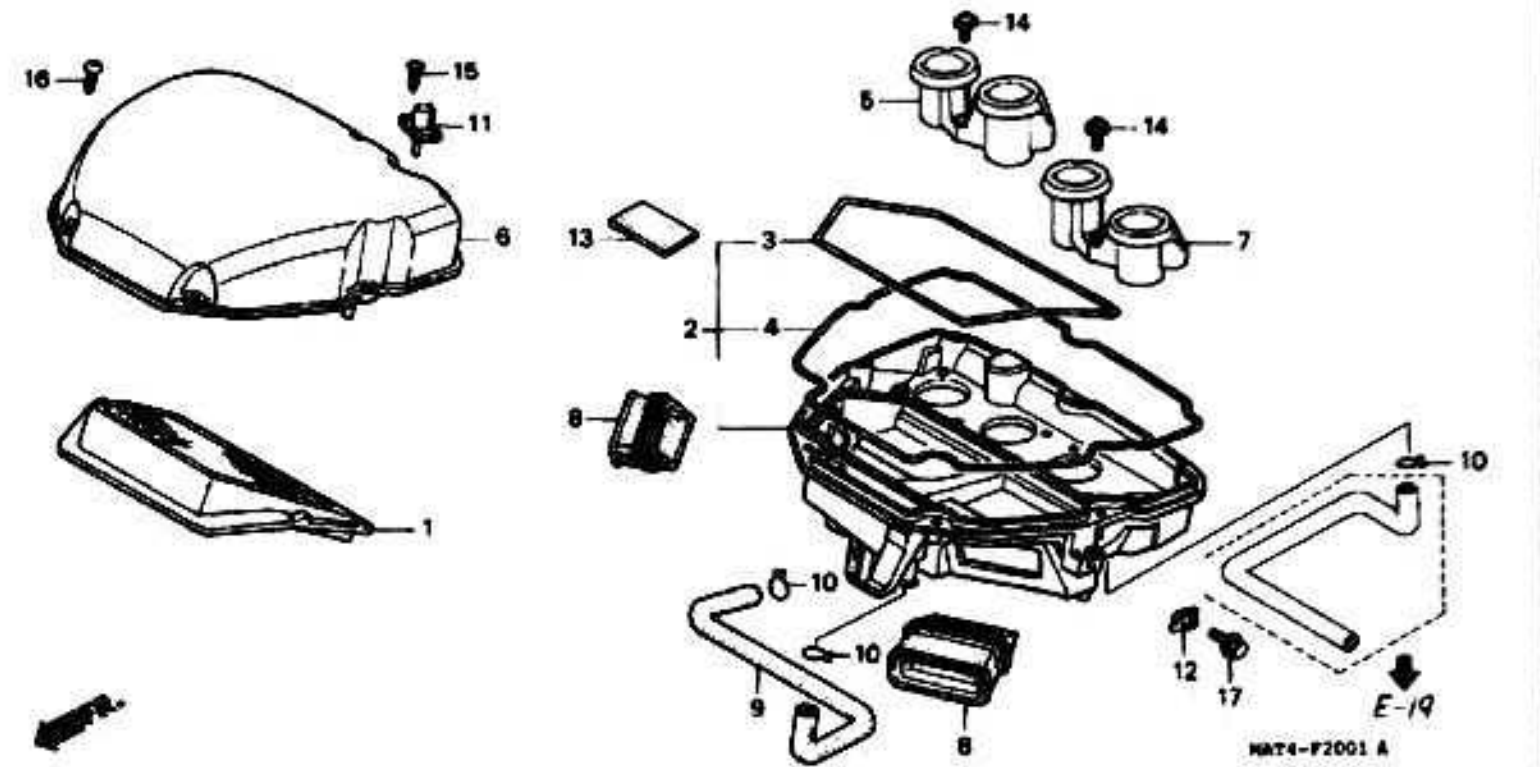

AIR CLEANER - 99-02

7 = CBR1100XX'97
8 = CBR1100XX'98
9 = CBR1100XX'99
0 = CBR1100XX'00

1 = CBR1100XX'01
2 = CBR1100XX'02

F-20-1

Frame
Serial Number

Ref	Description	Model	From	To	AREA	QTY	Part Number	H/C
1	ELEMENT, AIR CLEANER	9 0 1 2				1	17210-MAT-E01	6254155
2	HOUSING, AIR CLEANER	9 0 1 2				1	17221-MAT-E01	6254189
3	SEAL B, AIR CLEANER HOUSING	9 0 1 2				1	17223-MAT-E00	6112601
4	SEAL A, AIR CLEANER HOUSING	9 0 1 2				1	17224-MAT-E00	6112619
5	FUNNEL, R, AIR	9 0 1 2				1	17225-MAT-E00	6112627
6	COVER, AIR CLEANER	9 0 1 2				1	17231-MAT-E01	6254197
7	FUNNEL, L, AIR	9 0 1 2				1	17235-MAT-E00	6112650
8	JOINT, RAM DUCT	9 0 1 2				2	17251-MAT-E00	6112676
9	TUBE, BREATHER	9 0 1 2				1	17357-MAT-000	5213301
10	CLIP, BREATHER TUBE	9 0 1 2				3	17554-MB0-000	1260264
11	SENSOR ASSY., TA	9 0 1 2				1	37880-PO5-A00	3881711
12	NUT, SPECIAL (6X7)	9 0 1 2				2	61304-958-003	0955575
13	RUBBER, SUB-CARRIER	9 0 1 2				1	81310-MA0-680	2427227
14	SCREW, PAN (5MM)	9 0 1 2				6	91508-MM5-000	2568954
15	SCREW, TAPPING (5X16)	9 0 1 2				2	93911-25420	6128318
16	SCREW, TAPPING (5X20)	9 0 1 2				7	93903-25480	1938406
17	BOLT, FLANGE (6X12)	9 0 1 2				2	95701-06012-00	2105799