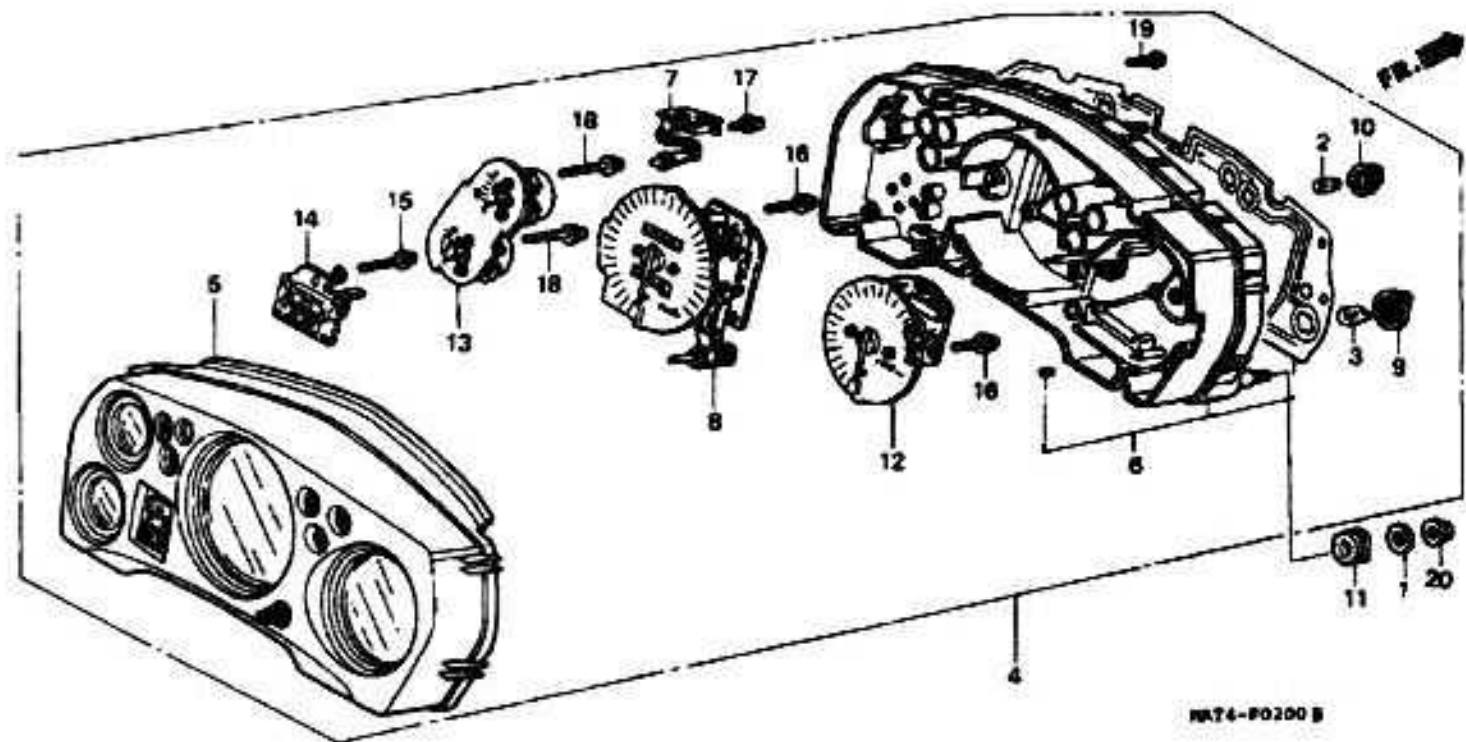

SPEEDOMETER (1)

MAT4-F0200 B

MAT4F0200B