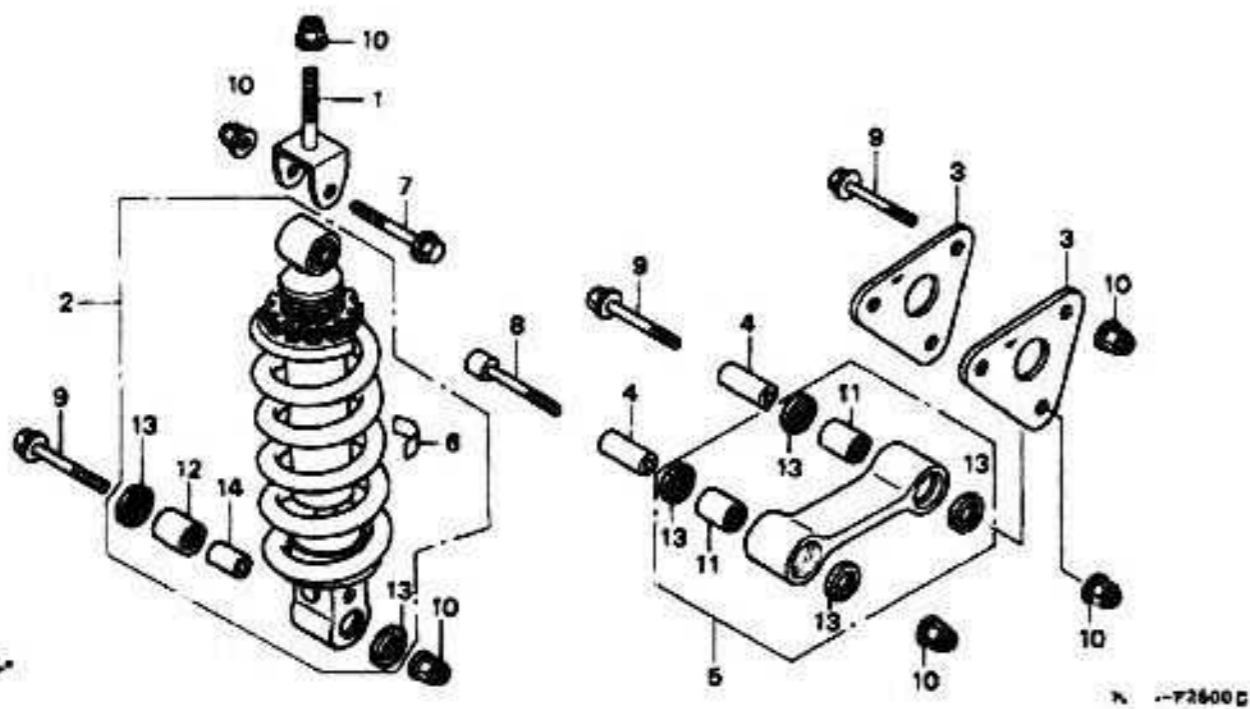

REAR SHOCK ABSORBER

MAT4F2600C

7 = CBR1100XX'97
8 = CBR1100XX'98
9 = CBR1100XX'99
0 = CBR1100XX'00

1 = CBR1100XX'01
2 = CBR1100XX'02

F-26

Frame
Serial Number

Ref	Description	Model	From	To	AREA	QTY	Part Number	H/C
1	BRACKET, RR, RUBBER	7 8 9 0 1 2				1	50233-MZ7-000	4467239
2	SHOCK ABSORBER ASSY, RR	7 8				1	52400-MAT-003	5215298
	CUSHION ASSY, RR	9 0 1 2				1	52400-MAT-E01	6113997
3	PLATE, RR, SHOCK ABSORBER LINK	7 8				2	52461-MAT-000	5215314
	PLATE, RR, SHOCK ABSORBER LINK	9 0 1 2				2	52461-MAT-E00	6114003
4	COLLAR, SHOCK ARM	7 8 9 0 1 2				2	52463-KV3-000	2919264
5	ROD SUB-ASSY, SHOCK CONNECTING	7 8 9 0 1 2				1	52475-MAT-000	5215322
6	LABEL, RR, SHOCK ABSORBER	7 8 9 0 1 2				1	87516-KV6-610	4100889
7	BOLT, FLANGE (10X65)	7 8 9 0 1 2				1	90101-KBH-003	5216049
8	BOLT SOCKET (10X66)	7 8 9				1	90110-KV3-700	4046488
	BOLT SOCKET (10X66)	0 1 2				1	90110-KY6-000	4938361
9	BOLT, FLANGE (10X69)	7 8 9 0 1 2				3	90151-KF0-000	1421163
10	NUT, U (10MM)	7 8 9 0 1 2				6	90304-GE8-003	1439249
11	BEARING, NEEDLE (KOYO)	7 8 9 0 1 2				2	91071-KV3-005	2909323
12	BEARING, NEEDLE (KOYO)	7				1	91071-KV3-005	2909323
	BEARING, NEEDLE (17X24X20)	8 9 0 1 2				1	91072-KT7-003	2920411
13	DUST SEAL (17X24X5) (ARAI)	7 8 9 0 1 2				6	91262-KV3-831	3699246
14	COLLAR, SHOCK CONNECTING ROD	9 0 1 2				1	52463-MAL-G00	5289970