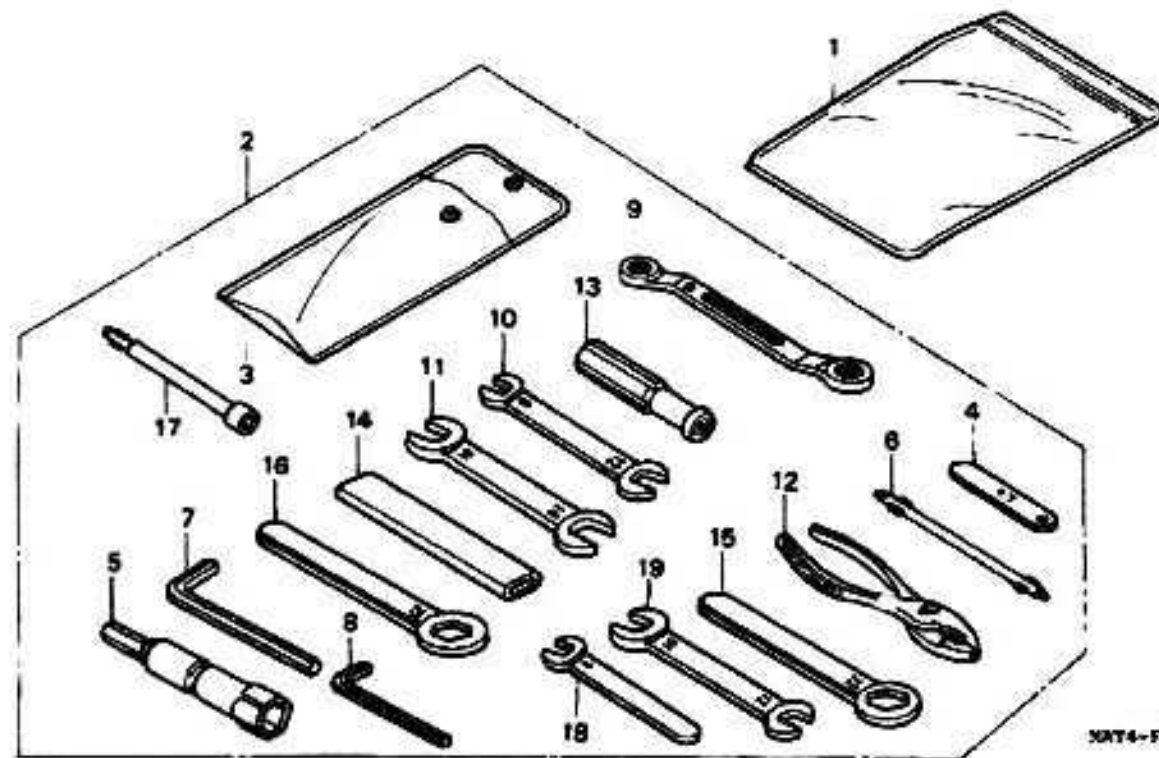

TOOLS

MAT4F3300

7 = CBR1100XX'97
8 = CBR1100XX'98
9 = CBR1100XX'99
0 = CBR1100XX'00

1 = CBR1100XX'01
2 = CBR1100XX'02

F-33

Frame
Serial Number

Ref	Description	Model	From	To	AREA	QTY	Part Number	H/C
1	BAG. SERVICE BOOK	7 8 9 0 1 2				1	77251-342-000	0275297
2	TOOL SET	7 8				1	89010-MAT-000	5240528
	TOOL SET	9				1	89010-MAT-D00	6114474
	TOOL SET	0 1 2				1	89010-MAT-D30	6257489
3	BAG. TOOL	7 8				1	89101-ME5-670	1669480
	BAG. TOOL	7 8				1	89101-300-010	0192369
	BAG. TOOL (200MM)	7 8				1	99008-02000	0268185
	BAG. TOOL	9 0 1 2				1	89101-MBW-000	6091839
4	GAUGE. FEELER (0.7)	7 8 9 0 1 2				1	89103-371-000	0443663
5	WRENCH. PLUG (16.5)	7 8 9 0 1 2				1	89216-MAT-000	5240536
6	SCREWDRIVER (NO 2 PHILLIPS -)	7 8 9 0 1 2				1	89217-MAT-000	5240544
7	WRENCH. HEX (6MM)	7 8 9 0 1 2				1	89221-371-000	0408716
8	WRENCH. HEX (5MM)	7 8 9 0 1 2				1	89221-429-000	0786046
9	WRENCH. EYE (10X12)	7 8 9 0 1 2				1	89227-461-000	0918813
10	WRENCH (8X12) (OPEN END)	7 8				1	99001-08120	0145649
11	WRENCH (10X14) (OPEN END)	7 8				1	99001-10140	0069245
12	PLIERS (135MM)	7 8 9 0 1 2				1	99002-13500	0069252
	PLIERS (135) (RIKEN)	0 1 2				1	89210-GBJ-J00	6196968

TOOLS

7 = CBR1100XX'97
8 = CBR1100XX'98
9 = CBR1100XX'99
0 = CBR1100XX'00

1 = CBR1100XX'01
2 = CBR1100XX'02

F-33

Frame
Serial Number

Ref	Description	Model	From	To	AREA	QTY	Part Number	H/C
12	PLIERS (135) (KOWA)	0 1 2				1	89210-GBJ-J10	6196976
13	GRIP	7 8 9 0 1 2				1	99003-50000	0052464
14	HANDLE. EYE WRENCH (120MM)	7 8 9 0 1 2				1	99006-12000	0270496
15	WRENCH. EYE (22MM)	7 8 9 0 1 2				1	99006-22000	0268227
16	WRENCH. EYE (27MM)	7 8 9 0 1 2				1	99006-27000	1311539
17	WRENCH. BOX (8MM)	9 0 1 2				1	89211-KJ2-000	2410462
18	WRENCH (8MM) (OPEN END)	9 0 1 2				1	99001-08000	0342766
19	WRENCH (10X12) (OPEN END)	9 0 1 2				1	99001-10120	0187559