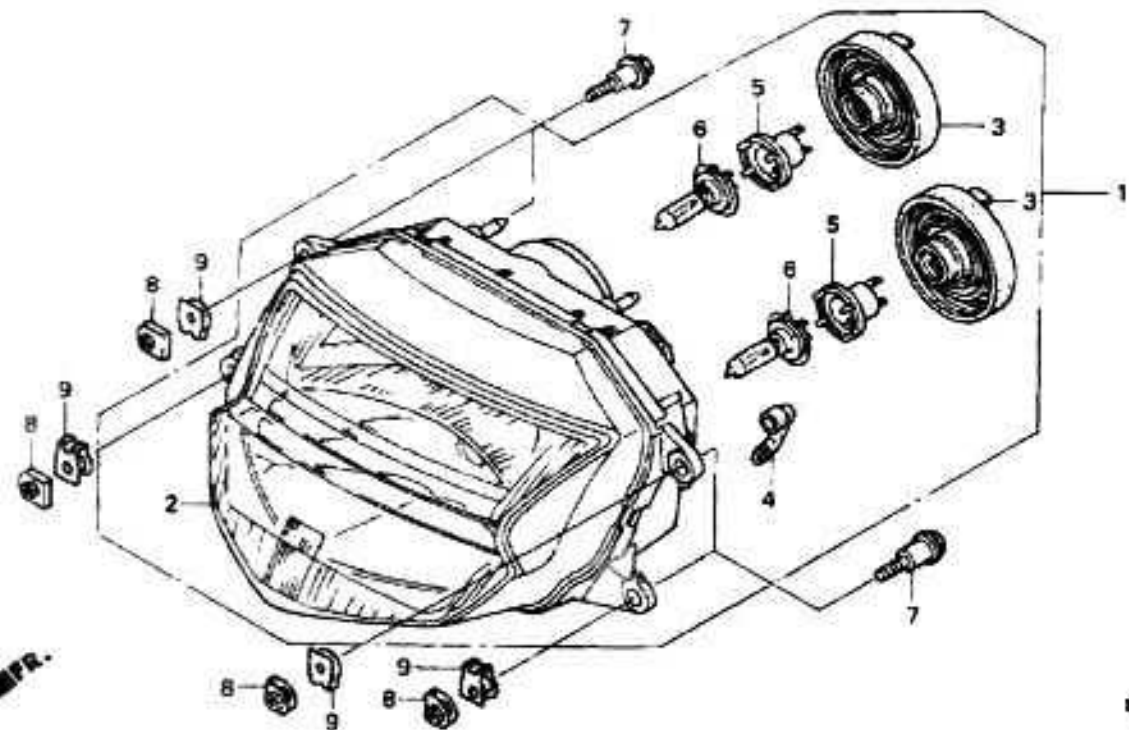

HEADLIGHT

MAT4-F0100A

MAT4F0100A