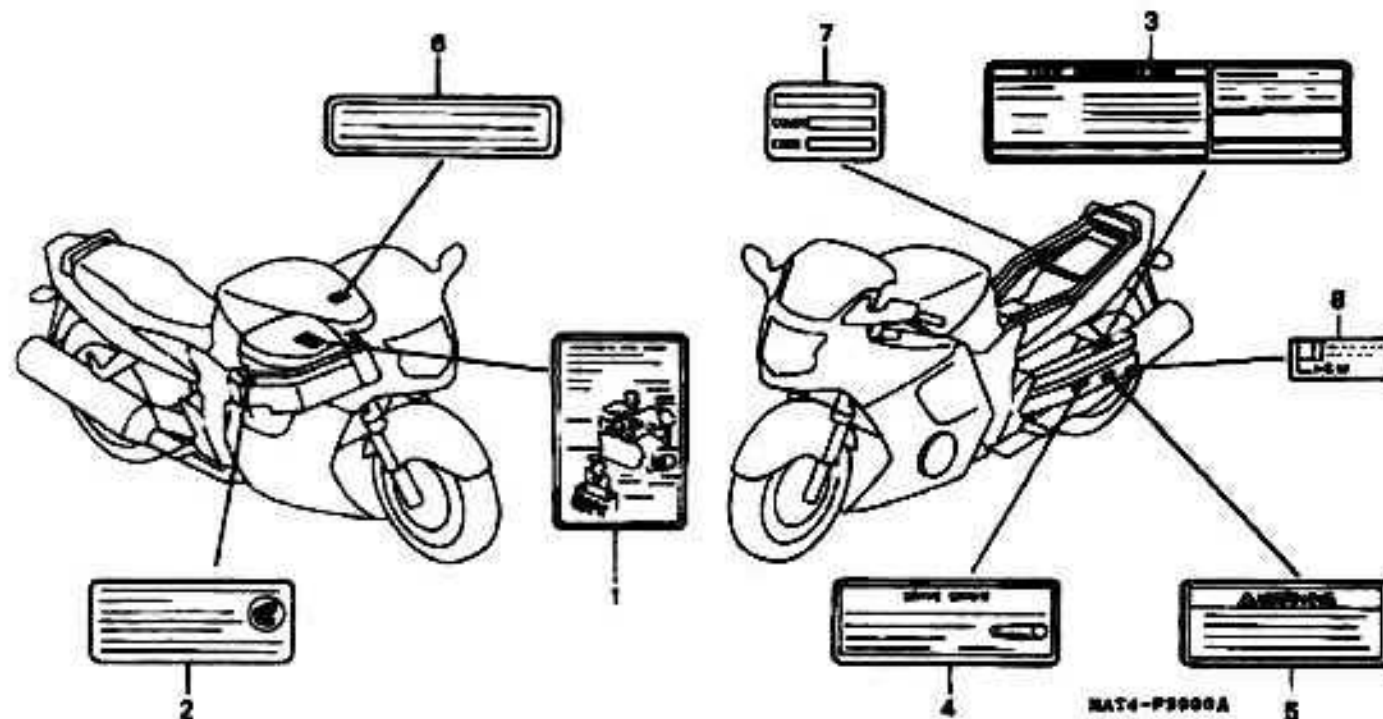

LABELS

MAT4F3900A

7 = CBR1100XX'97
8 = CBR1100XX'98
9 = CBR1100XX'99
0 = CBR1100XX'00

1 = CBR1100XX'01
2 = CBR1100XX'02

F-39

Ref	Description	Model	From	To	AREA	QTY	Part Number	H/C

1	DIAGRAM. VACUUM HOSE ROUTING.....	7			AC	1	87135-MAT-750	5215827
	DIAGRAM. VACUUM HOSE ROUTING.....	8			AC	1	87135-MAT-890	5688759
	DIAGRAM. VACUUM HOSE ROUTING.....	9			AC	1	87135-MAT-L01	6151146
	DIAGRAM. VACUUM HOSE ROUTING.....	0			AC	1	87135-MAT-L10	6257430
	DIAGRAM. VACUUM HOSE ROUTING.....	1			AC	1	87135-MAT-L20	6697577
	DIAGRAM. VACUUM HOSE ROUTING.....	2			AC	1	87135-MAT-L30	6851828
2	LABEL HIGH ALTITUDE.....	7 8 9 0 1				(1)	87139-463-670	1236934
3	LABEL TIRE.....	7 8				1	87505-MAT-670	5215835
	LABEL TIRE.....	9 0 1 2				1	87505-MAT-A00	6114433
4	LABEL DRIVE CHAIN.....	7 8 9 0 1 2				1	87507-MAT-300	5215843
5	MARK. ACCESSORIES & LOADING CAUTION.....	7 8 9 0 1 2				1	87512-MZ3-670	4074480
6	LABEL DRIVE.....	7 8 9 0 1 2				1	87560-MZ0-670	5026463
7	LABEL COLOR *NH359M* (TYPE1) (MUTE BLACK METALLIC).....	7				1	87565-MAT-610ZA	5215850
	LABEL COLOR (TYPE1).....	8				1	87565-MAT-860ZA	5688791
	LABEL COLOR *NH359M* (TYPE9) (MUTE BLACK METALLIC).....	9				1	87565-MAT-D00ZA	6114441

LABELS

7 = CBR1100XX'97
8 = CBR1100XX'98
9 = CBR1100XX'99
0 = CBR1100XX'00

1 = CBR1100XX'01
2 = CBR1100XX'02

Ref	Description	Model	From	To	AREA	QTY	Part Number	H/C

7	LABEL COLOR *YR183M* (TYPE10) (TITANIUM METALLIC).....	0				1	87565-MAT-A10ZA	6257455
	LABEL COLOR *R101* (TYPE11) (CANDY GLORY RED).....	1				1	87565-MAT-A20ZA	6697585
	LABEL COLOR *NH146* (TYPE4) (ACCURATE SILVER METALLIC).....	2				1	87565-MAT-D70ZD	6840623
8	LABEL CHAIN ADJUSTER.....	9 0 1 2				1	87508-MK6-670	5864939