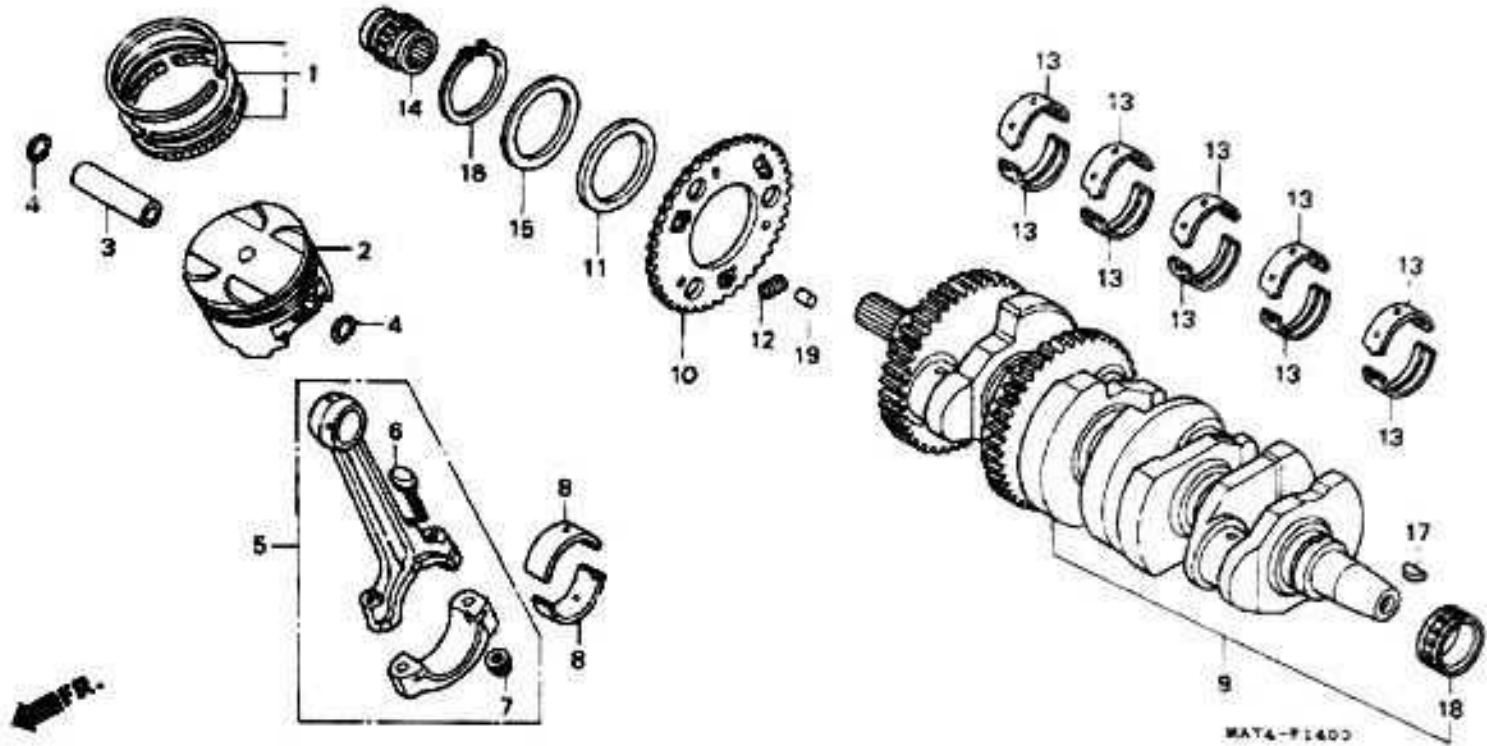

CRANKSHAFT

Crankpin bearing selection table

Connecting rod		1	2
		A	B
Crankpin	A	C (YELLOW)	B (GREEN)
	B	B (GREEN)	A (BROWN)

Main journal bearing selection table

Crankcase		A	B	C
		1	2	3
Crankshaft	A	E (PINK)	D (YELLOW)	C (GREEN)
	B	D (YELLOW)	C (GREEN)	B (BROWN)
	C	C (GREEN)	B (BROWN)	A (BLACK)

Balancer bearing selection

Balancer shaft		1	2	3
		A	B	C
Balancer weight	A	(C) WHITE	(B) BLUE	(A) RED
	B	(D) GREEN	(C) WHITE	(B) BLUE
	C	(E) YELLOW	(D) GREEN	(C) WHITE

Mark of weight

Mark of shaft

CRANKSHAFT

MAT4-P1400

MAT4E1400

7 = CBR1100XX'97
8 = CBR1100XX'98
9 = CBR1100XX'99
0 = CBR1100XX'00

1 = CBR1100XX'01
2 = CBR1100XX'02

E-14

Engine Serial Number

Ref	Description	Model	From	To	AREA	QTY	Part Number	H/C
1	RING SET PISTON (STD)	7 8 9 0 1 2	.....	.....		4	13011-MAT-305	5232038
	RING SET PISTON (OS 0.50)	7 8 9 0 1 2	.....	.....		(4)	13031-MAT-305	5232053
2	PISTON	7 8	.....	.....		4	13101-MAT-000	5212428
	PISTON (OS 0.50)	7 8	.....	.....		(4)	13103-MAT-305	5212435
	PISTON	9 0 1 2	.....	.....		4	13101-MAT-E00	6112155
	PISTON (OS 0.50)	9 0 1 2	.....	.....		(4)	13103-MAT-E00	6112153
3	PIN PISTON	7 8 9 0 1 2	.....	.....		4	13111-MAT-000	5212444
4	CLIP PISTON PIN (19MM)	7 8 9 0 1 2	.....	.....		6	13112-MAT-000	5212451
5	ROD ASSY CONNECTING	7 8 9 0 1 2	.....	.....		4	13210-MAT-000	5212469
6	BOLT CONNECTING ROD	7 8 9 0 1 2	.....	.....		6	13213-MAT-003	5212477
7	NUT CONNECTING ROD	7 8 9 0 1 2	.....	.....		6	13215-ML7-000	2402105
8	BEARING A CONNECTING ROD (BROWN)	7 8 9 0 1 2	.....	.....		6	13224-MS2-611	3371705
	BEARING B CONNECTING ROD (GREEN)	7 8 9 0 1 2	.....	.....		6	13225-MS2-611	3371713
	BEARING C CONNECTING ROD (YELLOW)	7 8 9 0 1 2	.....	.....		6	13226-MS2-611	3371721
9	CRANKSHAFT	7 8	.....	.....		1	13300-MAT-000	5212485
	CRANKSHAFT	9 0 1 2	.....	.....		1	13300-MAT-E00	6112171