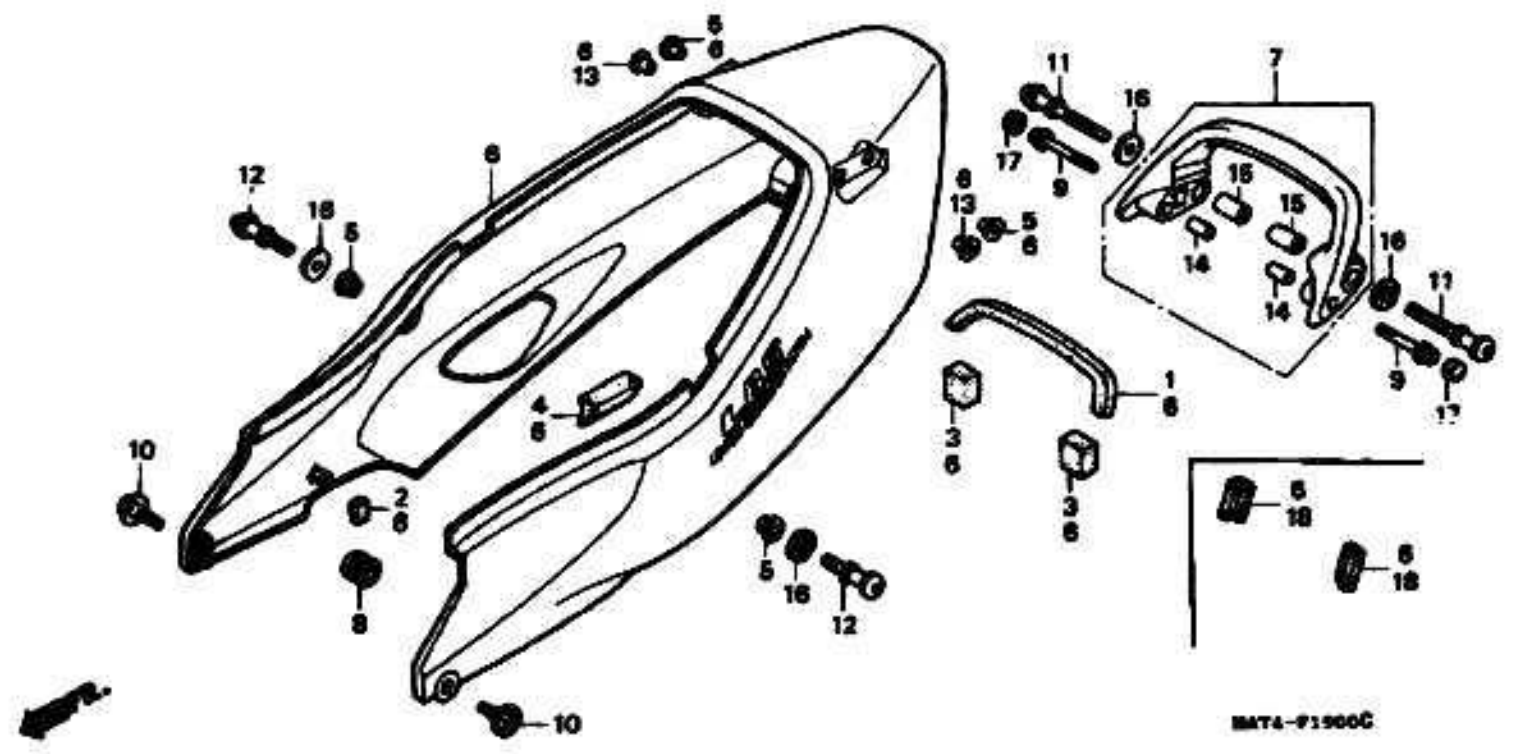

REAR COWL

MAT4-F1900C
MAT4F1900C

7 = CBR1100XX'97	1 = CBR1100XX'01	F-19
8 = CBR1100XX'98	2 = CBR1100XX'02	
9 = CBR1100XX'99		
0 = CBR1100XX'00		
		Frame Serial Number

Ref	Description	Model	From	To	AREA	QTY	Part Number	H/C
1	RUBBER TAILLIGHT	7 8				1	17518-MAT-300	5233051
	MAT. SHADING LIGHT	9 0 1 2				1	64219-MAL-600	4639050
2	RUBBER	7 8				2	61313-CJ1-000	4526588
	SEAL CUSHION	9 0 1 2				2	77213-MV4-300	6114292
3	RUBBER SEAT COWL	7 8				2	77211-MAT-300	5238167
4	RUBBER SEAT COWL	7 8 9 0 1 2				1	77215-MAT-300	5238175
5	COLLAR RR COWL SETTING	7 8 9 0 1 2				4	77223-MG3-670	3711702
6	COWL SET SEAT "NH359M" (TYPE1) (MUTE BLACK METALLIC)	7 8				1	77250-MAT-670ZA	5215728
	COWL SET SEAT (TYPE1) (WL)	9				1	77250-MAT-A00ZA	6114318
	COWL SET SEAT (TYPE3) (WL)	0				1	77250-MAT-A10ZA	6256374
	COWL SET SEAT (TYPE4) (WL)	1				1	77250-MAT-A20ZA	6697528
	COWL SET SEAT (TYPE1) (WL)	2				1	77250-MAT-A30ZB	6840524
7	GRAB RAIL ASSY. RR "NH359M" (MUTE BLACK METALLIC)	7 8 9				1	77310-MAT-000ZB	5215736
	GRAB RAIL ASSY. RR "YR183M" (TITANIUM METALLIC)	0				1	77310-MAT-000ZD	6256382
	GRAB RAIL ASSY. RR "R101CU" (CANDY GLORY RED)	1				1	77310-MAT-000ZF	6184840

REAR COWL

7 = CBR1100XX'97	1 = CBR1100XX'01	F-19
8 = CBR1100XX'98	2 = CBR1100XX'02	
9 = CBR1100XX'99		
0 = CBR1100XX'00		
		Frame Serial Number

Ref	Description	Model	From	To	AREA	QTY	Part Number	H/C
7	GRAB RAIL ASSY. RR "NH146M" (ACCURATE SILVER METALLIC)	2				1	77310-MAT-000ZS	6840565
8	RUBBER AIR CLEANER	7				2	80105-MG9-000	1530062
	RUBBER RR FENDER	8 9 0				2	80103-MG2-000	1490408
	GROMMET	1 2				2	52714-MNS-003	2821015
9	BOLT FLANGE SOCKET (6X45)	7 8 9 0 1 2				2	90093-MG3-000	1456599
10	SCREW PAN (6X16)	7 8 9 0 1 2				2	90112-MAT-000	5216114
11	BOLT HOOK (8X45)	7 8 9 0 1 2				2	90116-MAT-000	5216130
12	BOLT HOOK (8X20)	7 8 9 0 1 2				2	90117-MAT-000	5216148
13	WASHER RR COWL SET	7 8 9 0 1 2				2	90511-MAT-000	5240890
14	COLLAR (6X22)	7 8 9 0 1 2				2	90512-MAT-000	5216295
15	COLLAR (8X20)	7 8 9 0 1 2				2	90513-MAT-000	5216304
16	WASHER SPECIAL (BMM)	7 8 9 0 1 2				4	90514-MAT-000	5216312
17	CAP SOCKET BOLT	7 8 9 0 1 2				2	91456-KCR-000	5216478
18	RUBBER TAILLIGHT	9 0 1 2				2	17518-MAT-D00	6112725