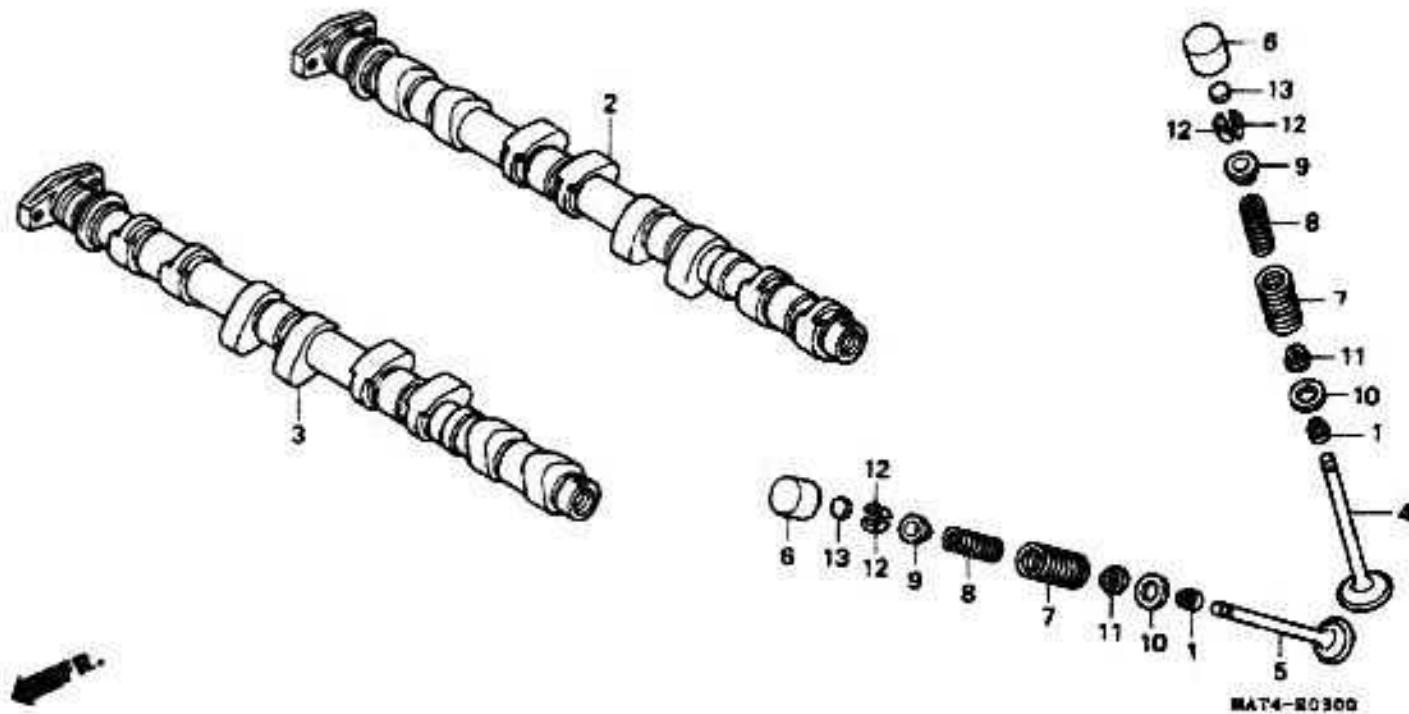

CAMSHAFT

MAT4-R0300

MAT4E0300

7 = CBR1100XX'97
8 = CBR1100XX'98
9 = CBR1100XX'99
0 = CBR1100XX'00

1 = CBR1100XX'01
2 = CBR1100XX'02

E-3

Engine
Serial Number

Ref	Description	Model	From	To	AREA	QTY	Part Number	H/C
13	SHIM TAPPET (1.250)	7 8 9 0 1 2				16	14903-KT7-013	4105573
	SHIM TAPPET (1.275)	7 8 9 0 1 2				16	14904-KT7-013	4105581
	SHIM TAPPET (1.300)	7 8 9 0 1 2				16	14905-KT7-013	4105599
	SHIM TAPPET (1.325)	7 8 9 0 1 2				16	14906-KT7-013	4105607
	SHIM TAPPET (1.350)	7 8 9 0 1 2				16	14907-KT7-013	4105615
	SHIM TAPPET (1.375)	7 8 9 0 1 2				16	14908-KT7-013	4105623
	SHIM TAPPET (1.400)	7 8 9 0 1 2				16	14909-KT7-013	4105631
	SHIM TAPPET (1.425)	7 8 9 0 1 2				16	14910-KT7-013	4105649
	SHIM TAPPET (1.450)	7 8 9 0 1 2				16	14911-KT7-013	4105656
	SHIM TAPPET (1.475)	7 8 9 0 1 2				16	14912-KT7-013	4105664
	SHIM TAPPET (1.500)	7 8 9 0 1 2				16	14913-KT7-013	4105672
	SHIM TAPPET (1.525)	7 8 9 0 1 2				16	14914-KT7-013	4105680
	SHIM TAPPET (1.550)	7 8 9 0 1 2				16	14915-KT7-013	4105698
	SHIM TAPPET (1.575)	7 8 9 0 1 2				16	14916-KT7-013	4105706
	SHIM TAPPET (1.600)	7 8 9 0 1 2				16	14917-KT7-013	4105714
	SHIM TAPPET (1.625)	7 8 9 0 1 2				16	14918-KT7-013	4105722
	SHIM TAPPET (1.650)	7 8 9 0 1 2				16	14919-KT7-013	4105730
	SHIM TAPPET (1.675)	7 8 9 0 1 2				16	14920-KT7-013	4105748

CAMSHAFT

7 = CBR1100XX'97
8 = CBR1100XX'98
9 = CBR1100XX'99
0 = CBR1100XX'00

1 = CBR1100XX'01
2 = CBR1100XX'02

E-3

Engine
Serial Number