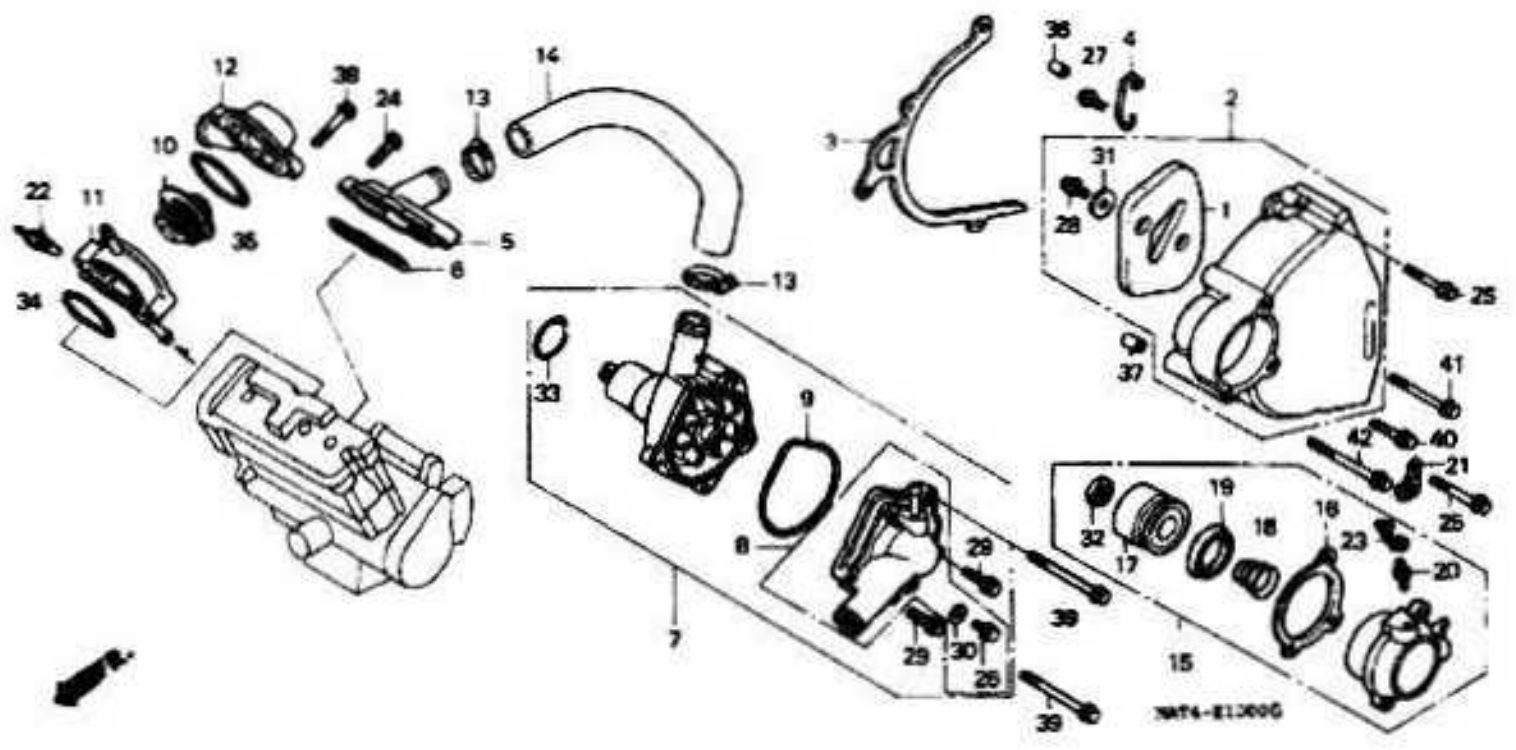

WATER PUMP - 97

WATER PUMP - 97

7 = CBR1100XX 97
8 = CBR1100XX 98
9 = CBR1100XX 99
10 = CBR1100XX 00

1 = CBR1100XX 01
2 = CBR1100XX 02

Engine Serial Number		AREA	QTY	Part Number	H/C
From	To				

Ref	Description	Model	From	To	AREA	QTY	Part Number	H/C
1	RUBBER L COVER	7				1	11342-MZ7-000	5212251
2	COVER ASSY L RR	7				1	11350-MAT-000	5212279
3	PLATE DRIVE CHAIN GUIDE	7				1	11355-MAT-000	5212287
4	CLAMP WIRE	7				1	15173-MAT-000	5213194
5	JOINT WATER	7				1	19063-MAT-000	5233416
6	GASKET WATER JOINT	7				1	19064-MAT-000	5233424
7	WATER PUMP ASSY	7				1	19200-MAT-670	5213624
8	COVER WATER PUMP	7				1	19220-MAT-670	5319512
9	GASKET WATER PUMP COVER	7				1	19226-MAT-000	5233440
10	THERMOSTAT	7				1	19300-MG9-000	1524479
11	BODY THERMOSTAT	7				1	19314-MAT-670	5233457
12	COVER THERMOSTAT	7				1	19315-MAT-000	5213640
13	BAND WATER HOSE	7				2	19504-Z68-000	3506564
14	HOSE WATER	7				1	19521-MAT-000	5233499
15	CYLINDER ASSY SLAVE	7				1	22850-MT7-000	4482931
16	GASKET SLAVE CYLINDER	7				1	22852-MW7-650	3939824
17	PISTON SLAVE CYLINDER	7				1	22863-MJ8-003	1763416
18	SPRING SLAVE CYLINDER	7				1	22864-MT7-006	4482949

7 = CBR1100XX 97
8 = CBR1100XX 98
9 = CBR1100XX 99
10 = CBR1100XX 00

1 = CBR1100XX 01
2 = CBR1100XX 02

E-10

Ref	Description	Model	From	To	AREA	QTY	Part Number	H/C
19	CUP PISTON	7				1	22865-MJ8-003	1753424
20	SCREW BLEEDER	7				1	22866-MF2-711	2247656
21	CLAMP SWITCH WIRE	7				1	35211-443-760	1390150
22	SENDING UNIT WATER TEMPERATURE (DENSO)	7				1	37750-PC1-004	1130780
23	CAP BLEEDER	7				1	43353-461-771	0954230
24	BOLT FLANGE (6X25) (NSHF)	7				2	90004-GHB-670	4774170
25	BOLT FLANGE (6X40) (NSHF)	7				2	90005-GHB-710	4938320
26	BOLT FLANGE (6X12)	7				1	90013-MW0-000	4045322
27	BOLT FLANGE (6X14)	7				1	90014-952-000	0803619
28	BOLT FLANGE (6X10)	7				2	90063-657-000	0584581
29	BOLT FLANGE (6X25)	7				2	90121-MW0-000	4046546
30	WASHER SEALING (6.5MM)	7				1	90463-ML7-000	2408680
31	WASHER TANK RUBBER	7				2	90503-898-000	1106798
32	OIL SEAL (8X18X5) (NISSIN)	7				1	91209-MB0-003	1243872
33	O-RING (32.95X2.62) (ARAI)	7				1	91302-MB0-013	1435114
34	O-RING (47X1.9) (ARAI)	7				1	91352-KM1-005	1938255
35	O-RING SPROCKET HUB (52X2)	7				1	91352-MN8-003	2902476
36	PIN A DOWEL (6X10)	7				2	94301-08100	0081711
37	PIN A DOWEL (6X14)	7				2	94301-08140	0069310
38	BOLT FLANGE (6X45)	7				2	95701-06045-00	2529089
	BOLT FLANGE (6X45)	7				2	95701-06045-07	2410667
39	BOLT FLANGE (6X65)	7				2	95701-06065-07	2411007
40	BOLT FLANGE (6X20)	7				1	96001-06020-07	2479624
41	BOLT FLANGE (6X75)	7				1	96001-06075-07	2466530
42	BOLT FLANGE (6X80)	7				1	96001-06080-07	2479681