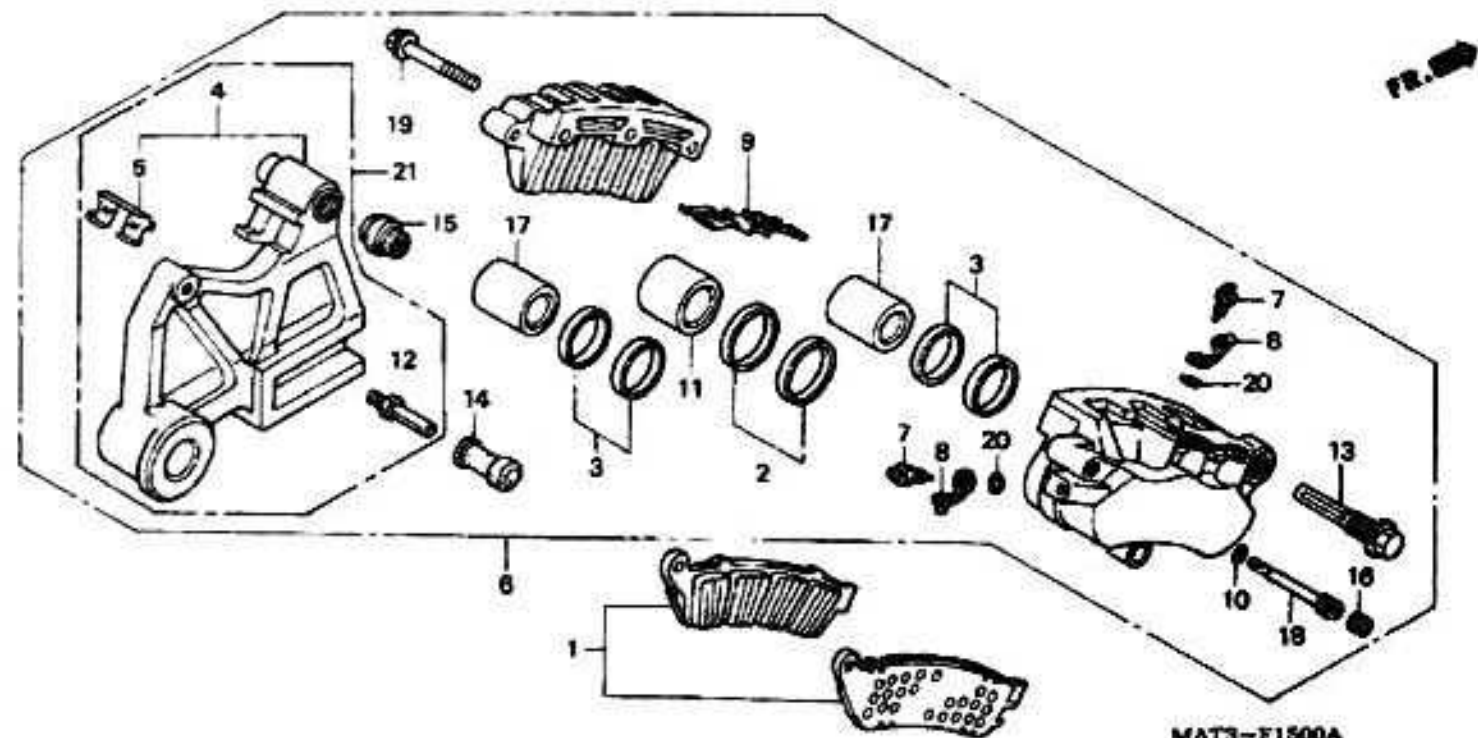

REAR BRAKE CALIPER

7 = CBR1100XX'97
8 = CBR1100XX'98
9 = CBR1100XX'99
0 = CBR1100XX'00

1 = CBR1100XX'01
2 = CBR1100XX'02

Frame Serial Number		AREA	QTY	Part Number	H/C
From	To				

Ref	Description	Model	From	To	AREA	QTY	Part Number	H/C
9	SPRING PAD	7	.....	VM002152	A	1	45108-MZ2-006	4181137
		7	.....	VM000358	AC	1	45108-MZ2-006	4181137
	SPRING PAD	8 9 0	.....	.....		1	45108-MZ2-016	5687512
		7	.....	VM002153	A	1	45108-MZ2-016	5687512
		7	.....	VM000359	AC	1	45108-MZ2-016	5687512
	SPRING PAD	1 2	.....	.....		1	45108-MBT-612	6697206
10	O-RING (2.5X1.5)	7 8 9 0 1 2	.....	.....		1	45111-MAJ-G41	4979928
11	PISTON (25X27)	7 8 9 0 1 2	.....	.....		1	45117-MAJ-G41	4979936
12	BOLT PIN	7 8 9 0 1 2	.....	.....		1	45131-MAC-581	4570982
13	PIN BOLT	7 8 9 0 1 2	.....	.....		1	45131-MZ2-006	4181251
14	BUSH PIN	7 8 9 0 1 2	.....	.....		1	45132-166-016	1046275
15	BOOT B	7 8 9 0 1 2	.....	.....		1	45133-MA3-006	1012012
16	PLUG PIN	7 8 9 0	.....	.....		1	45203-MG3-016	3189743
	PLUG PIN	1 2	.....	.....		1	45203-MCC-006	6334387
17	PISTON (22X35) (B)	7 8 9 0 1 2	.....	.....		2	45207-MAJ-G41	4980058
18	PIN HANGER	7 8 9 0 1 2	.....	.....		1	45215-MAJ-G41	4980074
19	BOLT FLANGE (8X45)	7 8 9 0 1 2	.....	.....		3	90135-MAJ-G41	4980744
20	O-RING (5 BX1.3) (NISSIN)	7 8 9 0	.....	.....		2	91355-MG9-006	2576320
21	BRACKET SUB-ASSY RR	1 2	.....	.....		1	43190-MCC-006	6697163