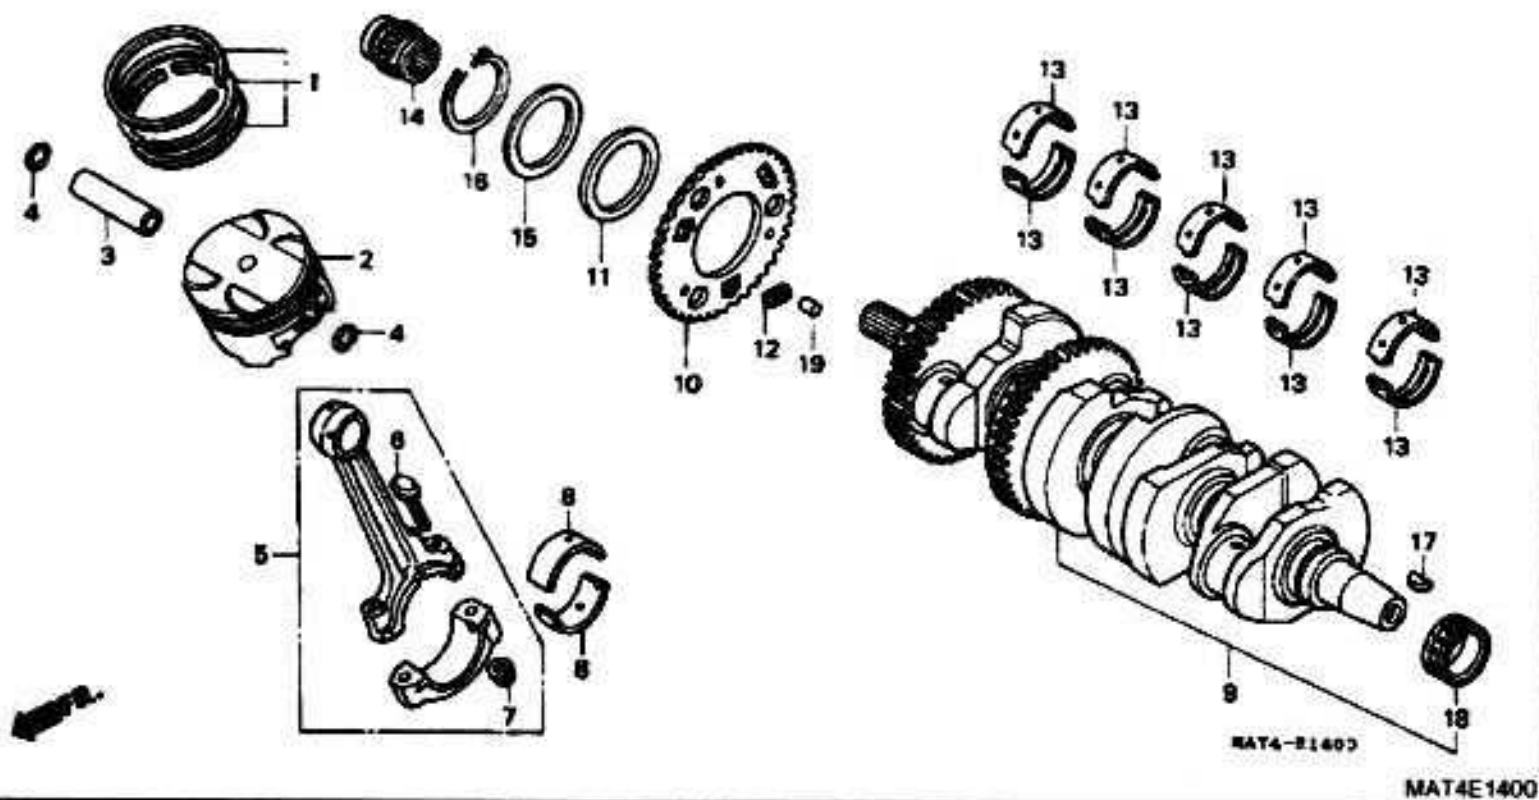

CRANKSHAFT

7 = CBR1100XX'97
8 = CBR1100XX'98
9 = CBR1100XX'99
0 = CBR1100XX'00

1 = CBR1100XX'01
2 = CBR1100XX'02

E-14		Engine Serial Number	From	To	AREA	QTY	Part Number	H/C

Ref	Description	Model	From	To	AREA	QTY	Part Number	H/C
10	GEAR, PRIMARY SUB	7 8 9 0 1 2				1	13303-MAT-300	5212493
11	SPRING, SUB-GEAR FRICTION	7 8				1	13304-MAT-300	5212501
	SPRING, SUB-GEAR FRICTION	9 0 1 2				1	13304-MAT-E00	6112189
12	SPRING, PRIMARY DAMPER	7 8				3	13306-MAT-000	5212519
	SPRING, PRIMARY DAMPER	9 0 1 2				3	13306-MCC-600	6696694
13	BEARING A, CRANKSHAFT (BLACK)	7 8 9 0 1 2				10	13313-MAT-003	5212527
	BEARING B, CRANKSHAFT (BROWN)	7 8 9 0 1 2				10	13314-MAT-003	5212535
	BEARING C, CRANKSHAFT (GREEN)	7 8 - 1 2				10	13315-MAT-003	5212543
	BEARING D, CRANKSHAFT (YELLOW)	7 8 9 0 1 2				10	13316-MAT-003	5212550
	BEARING E, CRANKSHAFT (PINK)	7 8 9 0 1 2				10	13317-MAT-003	5212568
14	SPROCKET, TIMING	7 8 9 0 1 2				1	14312-MAT-000	5212709
15	WASHER (59X70X1.4)	7 8 9 0 1 2				1	90401-MAT-000	5216239
16	CIRCLIP (OUTER) (58MM)	7 8 9 0 1 2				1	90501-MAT-000	5216320
17	KEY WOODRUFF	7 8 9 0 1 2				1	90741-413-000	0957571
18	BEARING NEEDLE	7 8 9 0 1 2				1	91021-MV9-571	3763404
19	PIN DOWEL (7X12)	7 8 9 0 1 2				3	94302-07120	4938437