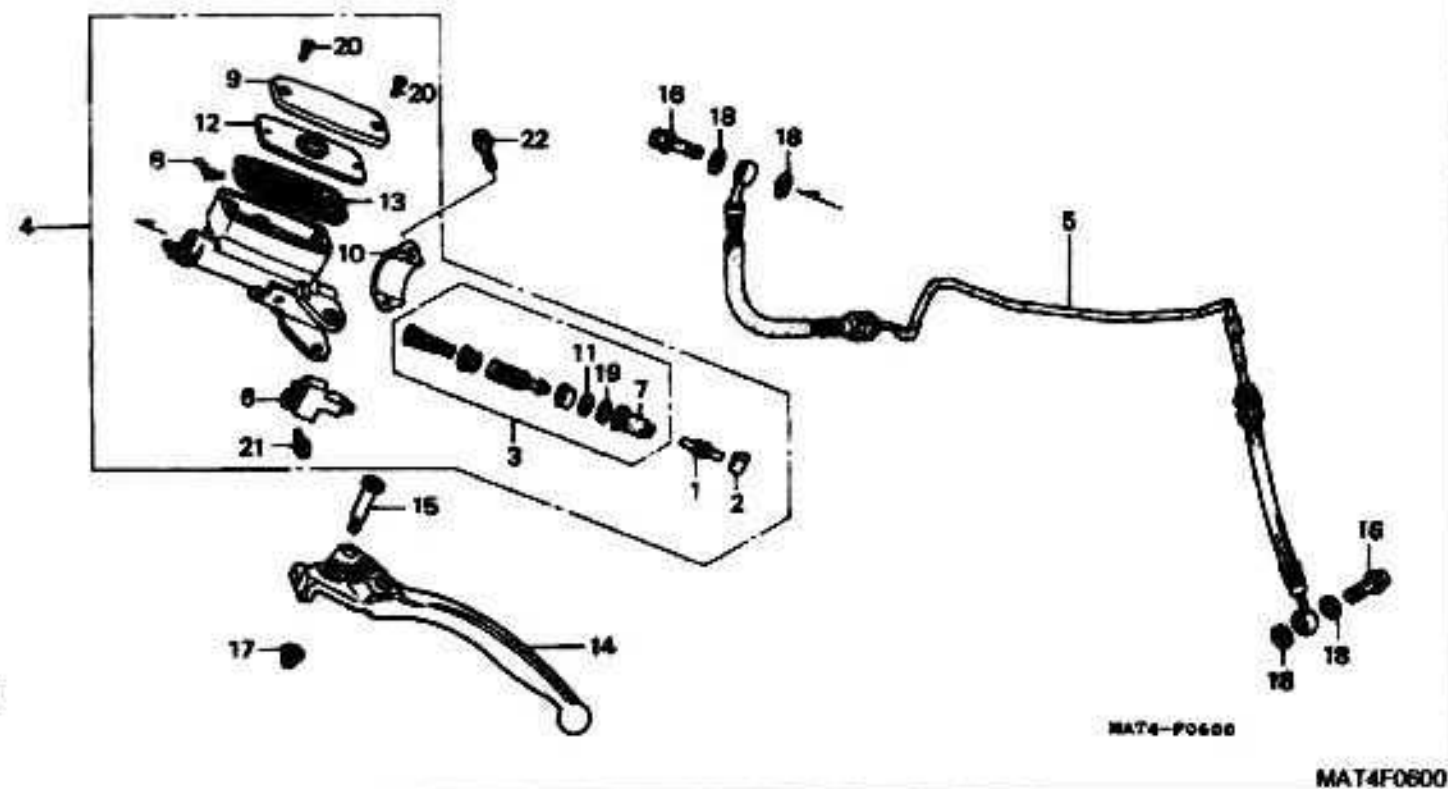

CLUTCH MASTER CYLINDER

7 = CBR1100XX'97
8 = CBR1100XX'98
9 = CBR1100XX'99
0 = CBR1100XX'00

1 = CBR1100XX'01
2 = CBR1100XX'02

F-6

Ref	Description	Model	From	To	AREA	QTY	Part Number	H/C

1	ROD. PUSH	7 8				1	22884-MB0-006	1245729
	ROD. PUSH	9 0 1 2				1	22884-MAT-E01	6113062
2	BUSH	7 8 9 0 1 2				1	22885-MB0-006	1245737
3	PISTON SET CLUTCH MASTER CYLINDER	7 8				1	22886-MB0-305	1245745
	PISTON SET. MASTER CYLINDER	9 0 1 2				1	22886-MAT-E01	6113070
4	MASTER CYLINDER SUB-ASSY. CLUTCH	7 8				1	22890-MAT-006	5213806
	MASTER CYLINDER SUB-ASSY. CLUTCH	9 0 1 2				1	22890-MAT-E01	6113088
5	PIPE CLUTCH	7 8				1	22900-MAT-000	5213814
	PIPE CLUTCH	9 0 1 2				1	22900-MAT-D00	6113096
6	SWITCH ASSY. CLUTCH	7 8 9 0 1 2				1	35330-MB0-003	1246859
7	BOOT	7 8				1	45504-410-003	1211820
	BOOT	9 0 1 2				1	45504-MAT-E01	6113807
8	PROTECTOR	7 8 9 0 1 2				1	45512-MA6-006	1235688
9	CAP MASTER CYLINDER (NISSIN)	7 8 9 0 1 2				1	45513-MM5-006	2550317
10	HOLDER MASTER CYLINDER	7 8 9 0 1 2				1	45517-166-006	1082338
11	PLATE STOPPER	7 8				1	45518-MB0-006	1267293

CLUTCH MASTER CYLINDER

7 = CBR1100XX'97
8 = CBR1100XX'98
9 = CBR1100XX'99
0 = CBR1100XX'00

1 = CBR1100XX'01
2 = CBR1100XX'02

F-6

Ref	Description	Model	From	To	AREA	QTY	Part Number	H/C
12	PLATE. DIAPHRAGM (NISSIN)	7 8 9 0 1 2				1	45518-MM5-GJ6	2550325
13	DIAPHRAGM (NISSIN)	7 8 9 0 1 2				1	45520-MM5-006	2550333
14	LEVER ASSY. L HANDLE	7 8				1	53180-MZ1-791	5215397
	LEVER ASSY. L HANDLE	7 8 9 0 1 2				1	53180-MZ1-792	5996996
15	BOLT. R. HANDLEBAR PIVOT	7 8 9 0 1 2				1	90114-MA5-671	0952416
16	BOLT. OIL (10X22)	7				2	90145-MS9-611	3010691
	BOLT. OIL (10X22)	7 8 9 0 1 2				2	90145-MS9-612	5369418
17	NUT. CAP (6MM)	7 8 9 0 1 2				1	90201-415-000	0670729
18	WASHER. OIL BOLT	7 8 9 0 1 2				4	90545-300-000	0189902
19	CIRCLIP (INNER) (18MM)	7 8				1	90651-377-003	0400572
	CIRCLIP	9 0 1 2				1	90651-MA5-671	1251404
20	SCREW. FLAT (4X12)	7 8 9 0 1 2				2	93600-04012-06	1218601
	SCREW. FLAT (4X12)	7 8 9 0 1 2				2	93600-04012-1G	1237346
21	SCREW-WASHER (4X12)	7 8 9 0 1 2				1	93893-04012-07	1374008
	SCREW-WASHER (4X12)	7 8 9 0 1 2				1	93893-04012-17	1237353
22	BOLT. FLANGE (6X22)	7 8 9 0 1 2				2	96001-06022-07	2105971