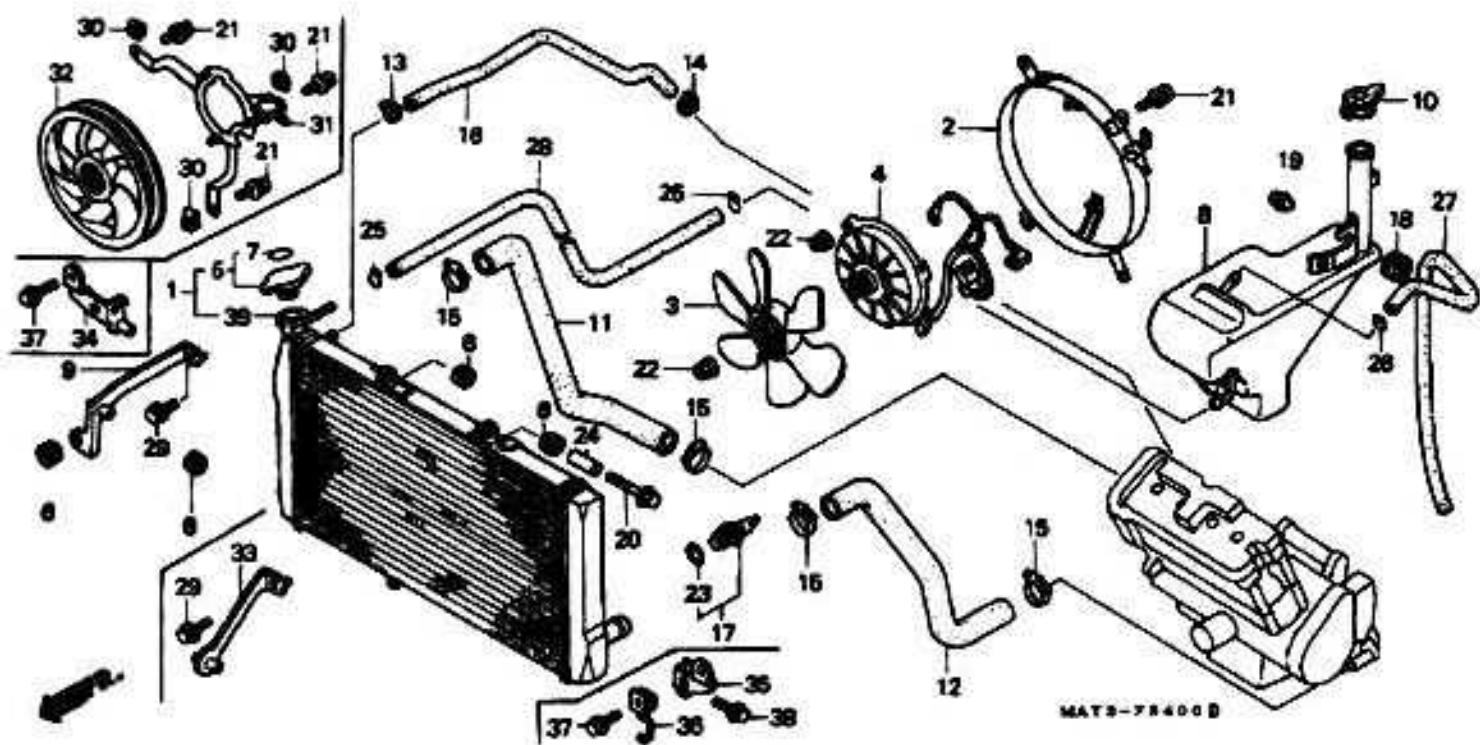

# RADIATOR

MAT3F3400D

7 = CBR1100XX'97  
 8 = CBR1100XX'96  
 9 = CBR1100XX'99  
 0 = CBR1100XX'00

1 = CBR1100XX'01  
 2 = CBR1100XX'02

F-34

Frame  
 Serial Number

Ref	Description	Model	From	To	AREA	QTY	Part Number	H/C
36	GUIDE HARNESS	9 0 1 2				1	32105-MAT-E00	6113294
37	BOLT, FLANGE (6X16)	9 0 1 2				2	96001-06016-07	2532737
38	BOLT, FLANGE (6X22)	9 0 1 2				1	96001-06022-07	2105971
39	RADIATOR	1 2				1	19010-MAT-E21	6696892