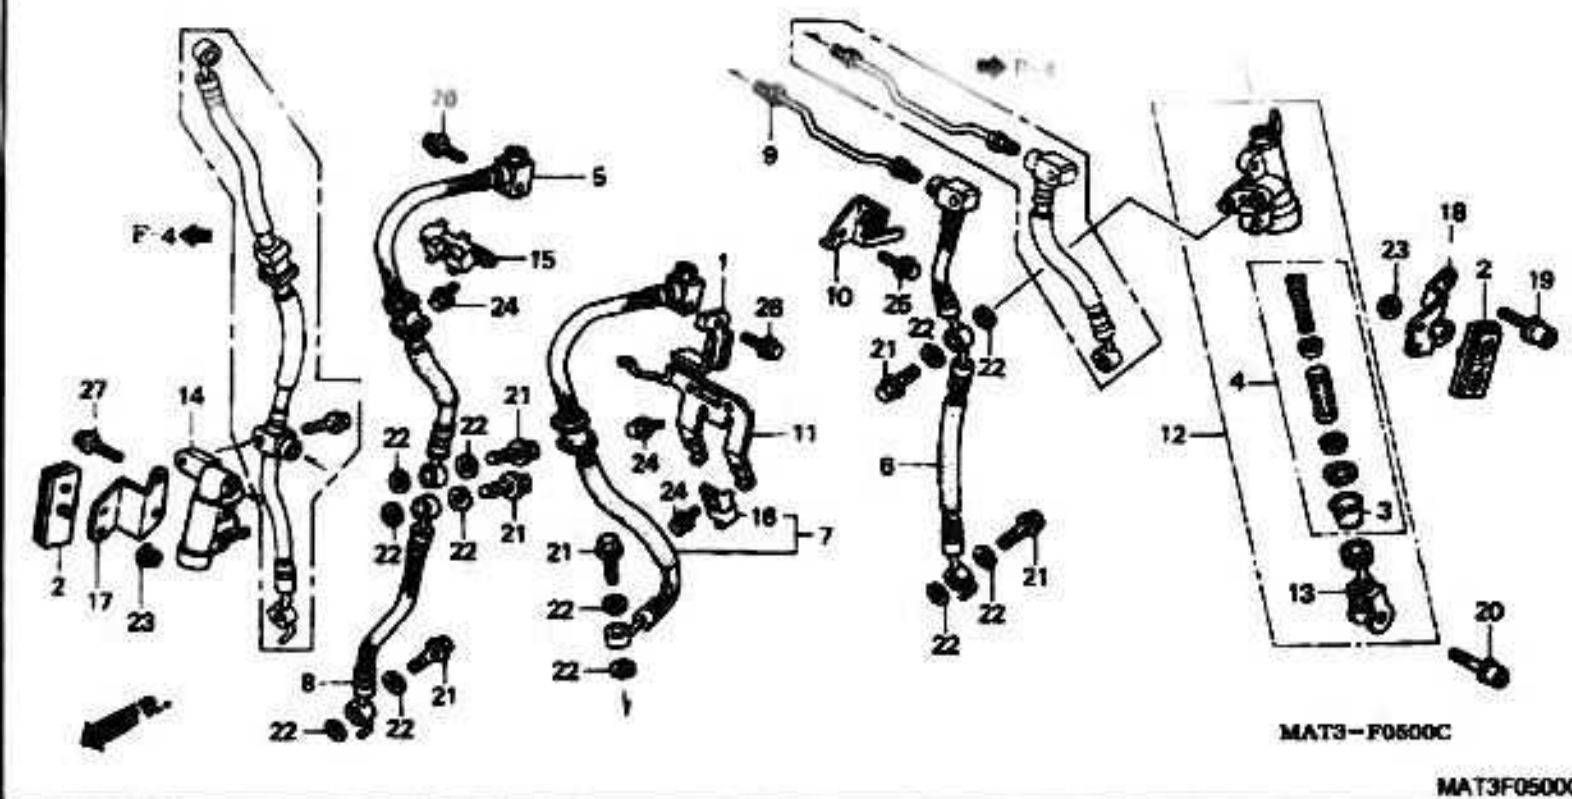

SECOND MASTER CYLINDER

7 = CBR1100XX'97 8 = CBR1100XX'98 9 = CBR1100XX'99 0 = CBR1100XX'00	1 = CBR1100XX'01 2 = CBR1100XX'02	F-5	

Ref	Description	Model	From	To	AREA	QTY	Part Number	H/C

1	CLAMP MAIN HARNESS	7 8				1	32109-MAT-000	5214226
2	REFLECTOR FR. REFLEX	7 8 9 0 1 2				2	33741-ME9-673	3780640
3	BOOT	7 8 9 0 1 2				1	43504-MB2-006	1429455
4	PISTON SET MASTER CYLINDER	7 8 9 0 1 2				1	43520-MAJ-641	4979811
5	SUB-HOSE A R FR BRAKE	7 8				1	45126-MAT-003	5214804
	SUB-HOSE A R FR BRAKE	9 0 1 2				1	45126-MAT-E01	6113708
6	SUB-HOSE L FR BRAKE	7 8				1	45127-MAT-003	5214812
	SUB-HOSE L FR BRAKE	9 0 1 2				1	45127-MAT-E01	6113716
7	HOSE SECOND MASTER CYLINDER	7 8				1	45128-MAT-003	5214820
	HOSE SECOND MASTER CYLINDER	9 0 1 2				1	45128-MAT-E01	6113724
8	SUB-HOSE B R FR BRAKE	7 8				1	45129-MAT-003	5214838
	SUB-HOSE B R FR BRAKE	9 0 1 2				1	45129-MAT-E01	6113732
9	PIPE SUB-BRAKE JOINT	7 8				1	45131-MAT-000	5214853
	PIPE SUB-BRAKE JOINT	9 0 1 2				1	45131-MAT-E00	6113757
10	STAY FR BRAKE PIPE	7 8 9 0 1 2				1	45156-MAT-000	5214895
11	STAY FR BRAKE HOSE CLAMP	7 8				1	45157-MAT-000	5214903
	STAY FR BRAKE HOSE CLAMP	9 0 1 2				1	45157-MAT-D00	6113781
12	MASTER CYLINDER ASSY SECOND	7 8 9 0 1 2				1	45600-MAT-006	5214978

SECOND MASTER CYLINDER

7 = CBR1100XX'97 8 = CBR1100XX'98 9 = CBR1100XX'99 0 = CBR1100XX'00	1 = CBR1100XX'01 2 = CBR1100XX'02	F-5	

Ref	Description	Model	From	To	AREA	QTY	Part Number	H/C
13	JOINT SET BRAKE ROD	7 8 9 0 1 2				1	45630-MAT-006	5214994
14	VALVE ASSY DELAY	7 8 9 0 1 2				1	46300-MAT-006	5215017
15	CLAMP BRAKE HOSE	7 8 9 0 1 2				1	52115-MAT-000	5215264
16	CLAMP BRAKE HOSE	7 8 9 0 1 2				1	52115-ML8-670	2143956
17	STAY R REFLECTOR	7 8 9 0 1 2				1	80101-MAT-670	5215751
18	STAY L REFLECTOR	7 8 9 0 1 2				1	80102-MAT-670	5215769
19	BOLT FLANGE SOCKET (8X32)	7 8 9 0 1 2				2	90133-MAT-000	5216189
20	BOLT TORX (8X25)	7 8 9 0 1 2				1	90134-MAT-000	5216197
21	BOLT OIL (10X22)	7				6	90145-MS9-611	3010691
	BOLT OIL (10X22)	7 8 9 0 1 2				6	90145-MS9-612	5369418
22	WASHER OIL BOLT	7 8 9 0 1 2				12	90545-300-000	0189902
23	NUT FLANGE (5MM)	7 8 9 0 1 2				2	94050-05070	3052031
24	BOLT FLANGE (6X12)	7 8 9 0 1 2				4	95701-06012-07	2387108
25	BOLT FLANGE (6X16)	7 8 9 0 1 2				1	95701-06016-07	2316578
26	BOLT FLANGE (6X25)	7 8 9 0 1 2				2	95801-06025-07	3039765
27	BOLT FLANGE (6X30)	7 8 9 0 1 2				2	95801-06030-07	3678349