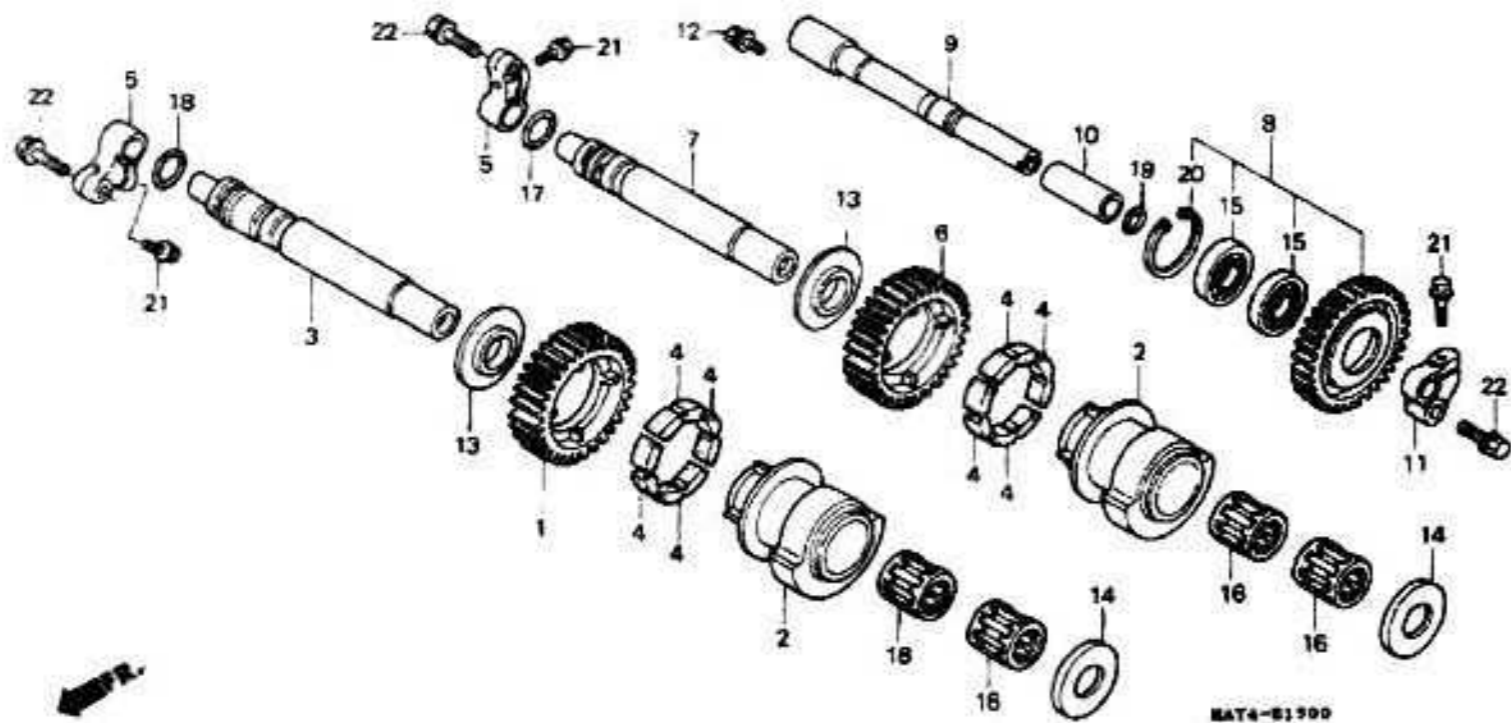

BALANCER

MAT4-E1500

MAT4E1500

7 = CBR1100XX'97
8 = CBR1100XX'98
9 = CBR1100XX'99
0 = CBR1100XX'00

1 = CBR1100XX'01
2 = CBR1100XX'02

E-15

Engine
Serial Number

Ref	Description	Model	From	To	AREA	QTY	Part Number	H/C
15	BEARING, RADIAL BALL (160/2)	7 8 9 0 1 2				2	91007-MAT-003	5216351
16	BEARING A NEEDLE (18X27X26.8)	7 8 9 0 1 2				4	91014-MAT-003	5216387
	BEARING B NEEDLE (18X27X26.8)	7 8 9 0 1 2				4	91015-MAT-003	5216395
	BEARING C NEEDLE (18X27X26.8)	7 8 9 0 1 2				4	91016-MAT-003	5216403
	BEARING D NEEDLE (18X27X26.8)	7 8 9 0 1 2				4	91017-MAT-003	5216411
	BEARING E NEEDLE (18X27X26.8)	7 8 9 0 1 2				4	91018-MAT-003	5216429
17	O-RING (15X2.5)	7 8 9 0 1 2				1	91302-377-000	0386995
18	O-RING (2.4X16.5) (ARAI)	7 8 9 0 1 2				1	91306-MAT-671	2105516
19	O RING (9X2.3) (NOK)	7 8 9 0 1 2				1	91313-PC9-003	1785344
20	CIRCLIP (INNER) (32MM)	7 8 9 0 1 2				1	94520-32000	0175943
21	BOLT FLANGE (6X18)	7 8 9 0 1 2				3	95700-06018-00	0481184
	BOLT FLANGE (6X18)	7 8 9 0 1 2				3	95701-06018-00	2410900
22	BOLT FLANGE (8X25)	7 8 9 0 1 2				3	95701-08025-00	2545325