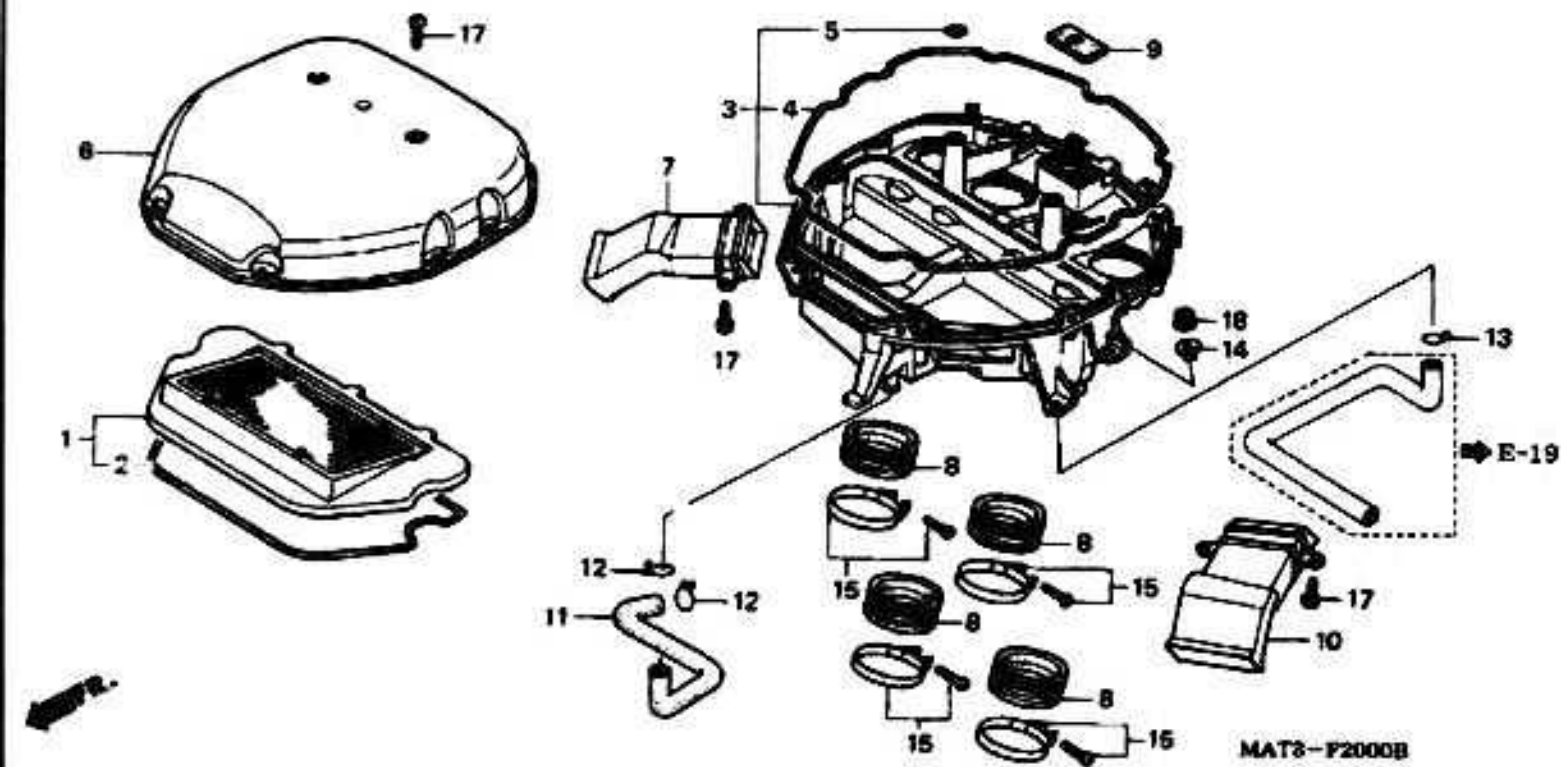

AIR CLEANER - 97-98

7 = CBR1100XX'97
8 = CBR1100XX'98
9 = CBR1100XX'99
0 = CBR1100XX'00

1 = CBR1100XX'01
2 = CBR1100XX'02

F-20

Frame
Serial Number

Ref	Description	Model	From	To	AREA	QTY	Part Number	H/C
1	ELEMENT, AIR CLEANER	7 8				1	17210-MAT-000	5232855
2	SEAL, ELEMENT	7 8				1	17212-MAT-300	5232853
3	HOUSING, AIR CLEANER	7 8				1	17221-MAT-660	5232889
4	SEAL A, AIR CLEANER HOUSING	7 8				1	17222-MAT-300	5232897
5	SEAL B, AIR CLEANER HOUSING	7 8				2	17223-MAT-300	5232905
6	COVER, AIR CLEANER	7 8				1	17231-MAT-000	5232913
7	DUCT, R, AIR CLEANER IN	7 8				1	17251-MAT-000	5232921
8	TUBE, AIR CLEANER CONNECTING	7 8				4	17253-MAT-300	5232939
9	FILTER, SUB-AIR CLEANER	7 8				1	17254-MAT-000	5232947
10	DUCT, L, AIR CLEANER IN	7 8				1	17351-MAT-000	5232954
11	TUBE, BREATHER	7 8				1	17357-MAT-000	5213301
12	CLIP, A, TUBE	7 8				2	17365-MJ0-010	2212298
13	CLIP, BREATHER TUBE	7 8				1	17554-MB0-000	1260264
14	COLLAR, GEARSHIFT LEVER SETTING	7 8				4	90522-170-700	0941138
15	BAND, AIR CLEANER CONNECTING TUBE (68)	7 8				4	95018-68250	5809231
17	SCREW, TAPPING (5X20)	7 8				15	93903-25480	1938406
18	NUT, FLANGE (6MM)	7 8				4	94050-06070	2322832