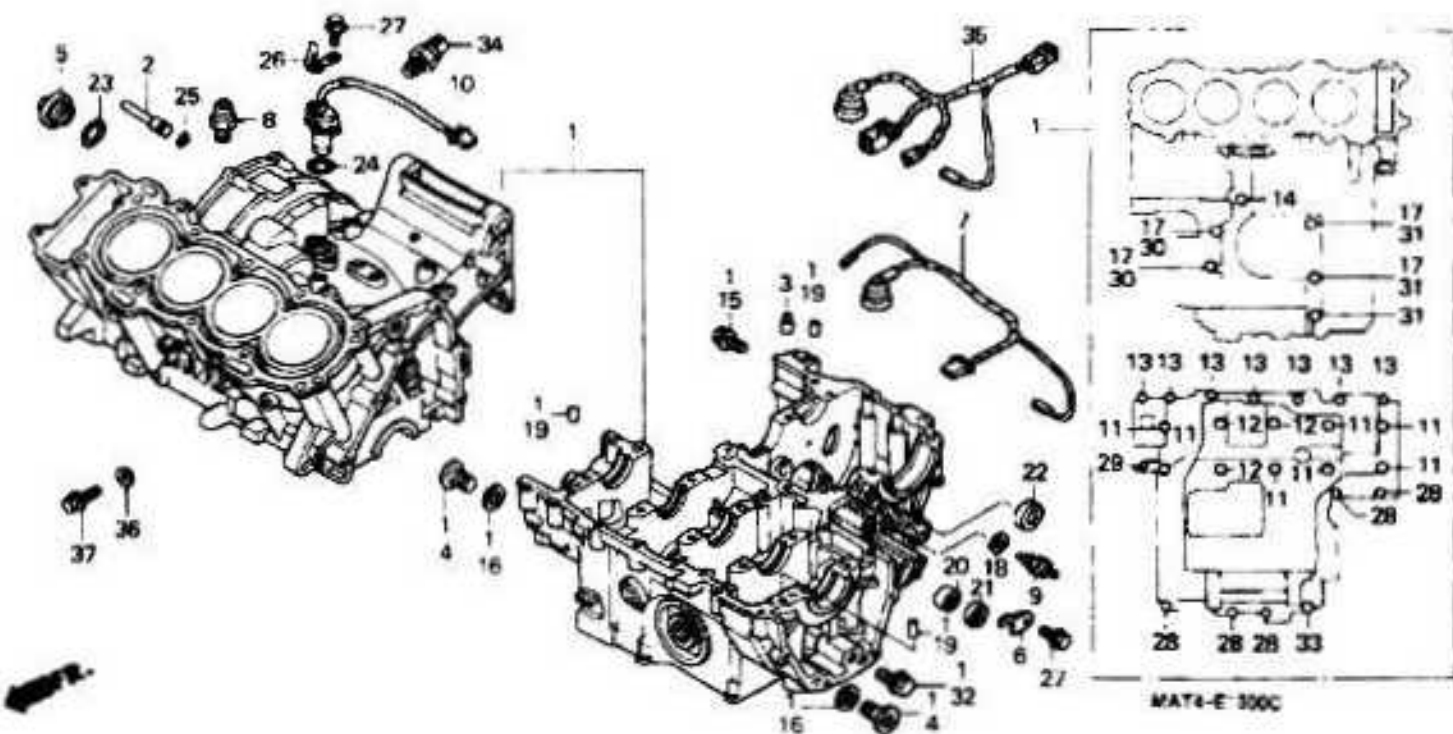

CRANKCASE

MAT4E1300C

7 = CBR1100XX 97	1 = CBR1100XX 01	E-13
8 = CBR1100XX 98	2 = CBR1100XX 02	
9 = CBR1100XX 99		
0 = CBR1100XX 00		

Ref	Description	Model	From	To	AREA	QTY	Part Number	H/C
1	CRANKCASE SET	7		2012826		1	11000-MAT-000	5212204
	CRANKCASE SET	7 8				1	11000-MAT-530	5686688
	CRANKCASE SET	9 0 1 2				1	11000-MAT-E00	6112064
2	PLUG SEALING	7 8 9 0 1 2				1	11103-MAT-000	5212212
3	ORIFICE (1.2MM)	7 8 9 0 1 2				2	11104-MW0-000	4039939
4	BOLT SEALING (20MM)	7 8				3	12208-PR3-000	3539186
	BOLT SEALING (20MM)	9 0 1 2				3	90048-ME5-000	1377670
5	CAP VALVE ADJ	7 8 9 0 1 2				1	12361-035-000	0069625
	CAP VALVE ADJ	7 8 9 0 1 2				1	12361-300-000	0188870
	CAP VALVE ADJ	7 8 9 0 1 2				1	12361-371-980	0454934
6	PLATE SPINDLE	7 8 9 0 1 2				1	24612-MAL-600	4638144
7	SUB-WIRE A	7 8				1	32101-MAT-000	5214218
8	SWITCH ASSY OIL PRESSURE (DENSO)	7 8 9 0				1	35500-MJ4-024	3544608
	SWITCH ASSY OIL PRESSURE (DENSO)	1 2				1	37240-P13-013	4641478
9	SWITCH ASSY NEUTRAL	7 8 9 0 1 2				1	35600-KE8-003	2887339
10	SENSOR ASSY SPEEDOMETER	7 8 9 0 1 2				1	37700-MAT-610	5214598

CRANKCASE

7 = CBR1100XX 97	1 = CBR1100XX 01	E-13
8 = CBR1100XX 98	2 = CBR1100XX 02	
9 = CBR1100XX 99		
0 = CBR1100XX 00		

Ref	Description	Model	From	To	AREA	QTY	Part Number	H/C
11	BOLT FLANGE (9X110)	7 8 9 0 1 2				7	90015-MAT-000	5215961
12	BOLT FLANGE (9X135)	7 8 9 0 1 2				3	90016-MAT-000	5216007
13	BOLT FLANGE (7X40)	7 8 9 0 1 2				7	90017-MAT-000	5216015
14	BOLT FLANGE (8X115)	7 8 9 0 1 2				1	90018-MAT-000	5216023
15	BOLT FLANGE (6X48)	7 8 9 0 1 2				1	90019-MAT-000	5320592
16	WASHER SEALING (20MM)	7				2	90441-MN5-000	2629174
17	WASHER SEALING (8MM)	7 8 9 0 1 2				4	90442-028-000	0173377
18	WASHER NEUTRAL	7 8 9 0 1 2				1	90443-MJ6-000	2544856
19	PIN DOWEL (10X16)	7 8 9 0 1 2				3	90701-MV9-670	3906971
20	BEARING NEEDLE (14X22X16)	7 8 9 0 1 2				1	91106-KM1-013	4639944
21	OIL SEAL (14X22X5) (NOK)	7 8 9 0 1 2				1	91203-KA4-771	1917558
	OIL SEAL (14X22X5)	7 8 9 0 1 2				1	91203-KK3-830	2735249
22	OIL SEAL (8X25X7) (ARAI)	7 8 9 0 1 2				1	91204-MG8-003	2015236
23	O-RING (30 8X3 2)	7 8 9 0 1 2				1	91302-KCC-900	5216460
24	O-RING (18 1X3 6)	7 8 9 0 1 2				1	91302-MAL-601	4639985
25	O-RING (5 2X1 9)	7 8 9 0 1 2				1	91315-PN1-000	4045777
26	CLIP WIRE	7 8 9 0 1 2				1	91406-166-000	1083211
27	BOLT FLANGE (6X14)	7 8 9 0 1 2				3	95701-06014-00	2410884
28	BOLT FLANGE (6X35)	7 8 9 0 1 2				5	95701-06035-00	2105864
29	BOLT FLANGE (6X60)	7 8 9 0 1 2				1	95701-06060-00	2791119
30	BOLT FLANGE (8X75)	7 8 9 0 1 2				2	95701-08075-00	2488534
31	BOLT FLANGE (8X85)	7 8 9 0 1 2				3	95701-08085-00	3488319
32	BOLT FLANGE (10X16)	7 8 9 0 1 2				1	95701-10016-00	2735512
33	BOLT FLANGE (10X65)	7 8 9 0 1 2				1	95701-10065-00	3936937
34	SENSOR ASSY KNOCK	9 0				1	30530-MAT-E01	6113203
	SENSOR ASSY KNOCK	1 2				1	30530-MCC-601	6669969
35	SUB-WIRE A	9 0 1 2				1	32101-MAT-E00	6113278
36	WASHER SEALING (6.5MM)	8 9 0 1 2				1	90463-ML7-600	2406680
37	BOLT FLANGE (6X12)	8				1	95701-06012-00	2105799
	BOLT FLANGE (6X14)	9 0 1 2				1	95701-06014-00	2410884