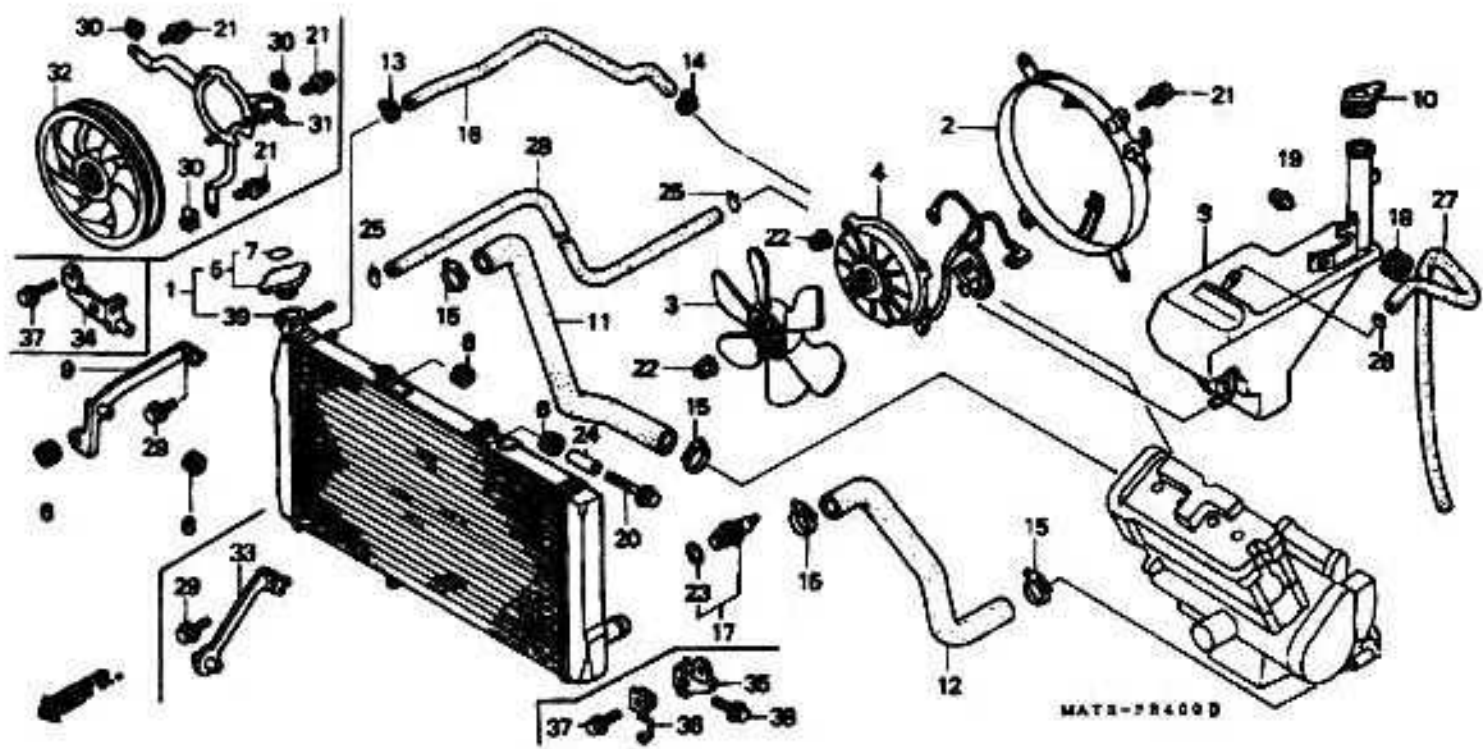

RADIATOR

7 = CBR1100XX'97
8 = CBR1100XX'98
9 = CBR1100XX'99
0 = CBR1100XX'00

1 = CBR1100XX'01
2 = CBR1100XX'02

F-34

Frame
Serial Number

Ref	Description	Model	From	To	AREA	QTY	Part Number	H/C
1	RADIATOR	7 8				1	19010-MAT-003	5213517
	RADIATOR	9 0				1	19010-MAT-E01	6112841
2	SHROUD	7 8				1	19015-MAT-003	5213533
3	FAN, COOLING (TOYO)	7 8				1	19020-MM5-003	2548436
4	MOTOR ASSY, FAN	7 8				1	19030-MAT-003	5213541
	MOTOR ASSY, FAN	9 0				1	19030-MAT-E00	6112874
	MOTOR ASSY, FAN	1				1	19030-MAT-E21	6696900
	MOTOR ASSY, FAN	2				1	19030-MAT-D51	6840037
5	CAP RADIATOR	7 8				1	19045-GBF-700	5073770
	CAP RADIATOR	9 0 1 2				1	19045-MY3-621	4545224
6	RUBBER RADIATOR MOUNTING	9 0 1 2				3	19051-KA3-830	1906759
		7 8				4	19051-KA3-830	1906759
7	SEAL RADIATOR CAP (ENGLISH/ FRENCH/JAPANESE)	7 8 9 0 1 2				1	19055-MV9-881	4604476
8	TANK RADIATOR RESERVE	7 8 9 0 1 2				1	19101-MAT-000	5213566
9	STAY RADIATOR	7 8				1	19102-MAT-000	5213574
10	CAP RESERVE TANK	7 8 9				1	19109-MJ4-305	2069102
	CAP RESERVE TANK	0 1 2				1	19109-KPC-640	6759104

RADIATOR

7 = CBR1100XX'97
8 = CBR1100XX'98
9 = CBR1100XX'99
0 = CBR1100XX'00

1 = CBR1100XX'01
- CBR1100XX'02

F-34

Frame
Serial Number

Ref	Description	Model	From	To	AREA	QTY	Part Number	H/C
11	HOSE RADIATOR (UPPER)	7				1	19501-MAT-000	5213657
	HOSE RADIATOR (UPPER)	8				1	19501-MAT-770	5687074
	HOSE RADIATOR (UPPER)	9 0 1 2				1	19501-MAT-E00	6112940
12	HOSE RADIATOR (LOWER)	7 8				1	19502-MAT-000	5213665
	HOSE RADIATOR (LOWER)	9 0 1 2				1	19502-MAT-E00	6112957
13	CLAMP RADIATOR HOSE	7 8 9 0 1 2				1	19507-MAT-000	5319520
14	CLAMP BREATHER HOSE	7 8				1	19507-MK4-000	3103819
	CLAMP RADIATOR HOSE	9 0 1 2				1	19507-MAT-000	5319520
15	CLAMP R. RADIATOR HOSE	7 8 9 0 1 2				4	19509-MM5-003	2567956
16	TUBE WATER	7				1	19511-MAT-000	5233481
	TUBE WATER	8 9 0 1 2				1	19511-MAT-770	5687082
17	SWITCH ASSY, THERMOSTAT	7 8 9 0				1	37760-MT2-003	3042678
18	RUBBER SEAT MOUNT	7 8 9 0 1 2				1	77206-464-000	0819524
19	CAP RR BUMPER	7 8 9 0 1 2				1	84103-443-611	0827709
20	BOLT RECESSED (6X70)	7 8				1	90118-MAT-000	5216155
21	BOLT WASHER (6X16)	9 0 1 2				3	90120-KCR-003	5216163
		7 8				4	90120-KCR-003	5216163
		7 8 9 0 1 2				4	90315-MK3-003	2045912
22	NUT SERRATE (5MM)	7 8 9 0 1 2				4	90315-MK3-003	2045912
23	O-RING (13.5X1.4)	7 8 9 0				1	91307-PH7-660	2514651
	O-RING (12.5X1.4)	7 8 9 0				1	91307-611-000	0347906
24	COLLAR BELT STOPPER (10X55)	7 8				1	91552-734-A20	5216486
25	CLIP TUBE (B10)	7 8 9 0 1 2				2	95002-02100	0250985
26	CLIP TUBE (C9)	7 8 9 0 1 2				1	95002-50000	0053447
27	BULK HOSE VACUUM (5X3000) (5X400)	7 8 9 0 1 2				1	95005-50003-30M	2380608
28	BULK HOSE VACUUM (5.5X3000) (5.3X750)	7 8				1	95005-55003-20M	2449619
	BULK HOSE VACUUM (5.5X3000) (5.3X660)	9 0 1 2				1	95005-55003-20M	2449619
29	BOLT FLANGE (6X12)	7 8 9 0 1 2				1	95701-06012-07	2387108
30	NUT SET	9 0 1 2				3	19014-KEA-003	5213525
31	SHROUD	9 0 1 2				1	19015-MAT-E01	6112858
32	FAN COOLING	9 0 1 2				1	19020-MAT-E01	6112866
33	STAY RADIATOR	9 0 1 2				1	19102-MAT-E00	6112890
34	STAY R. RADIATOR	9 0 1 2				1	19515-MAT-E00	6112973
35	STAY L RADIATOR	9 0 1 2				1	19516-MAT-E00	6112981