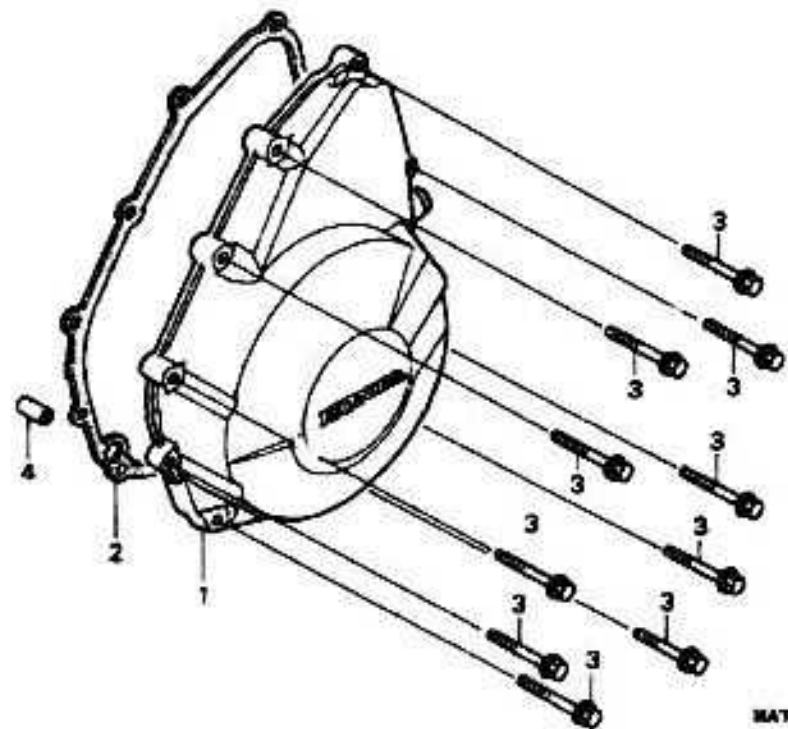

LEFT CRANKCASE COVER

MAT4-E0800

MAT4E0800