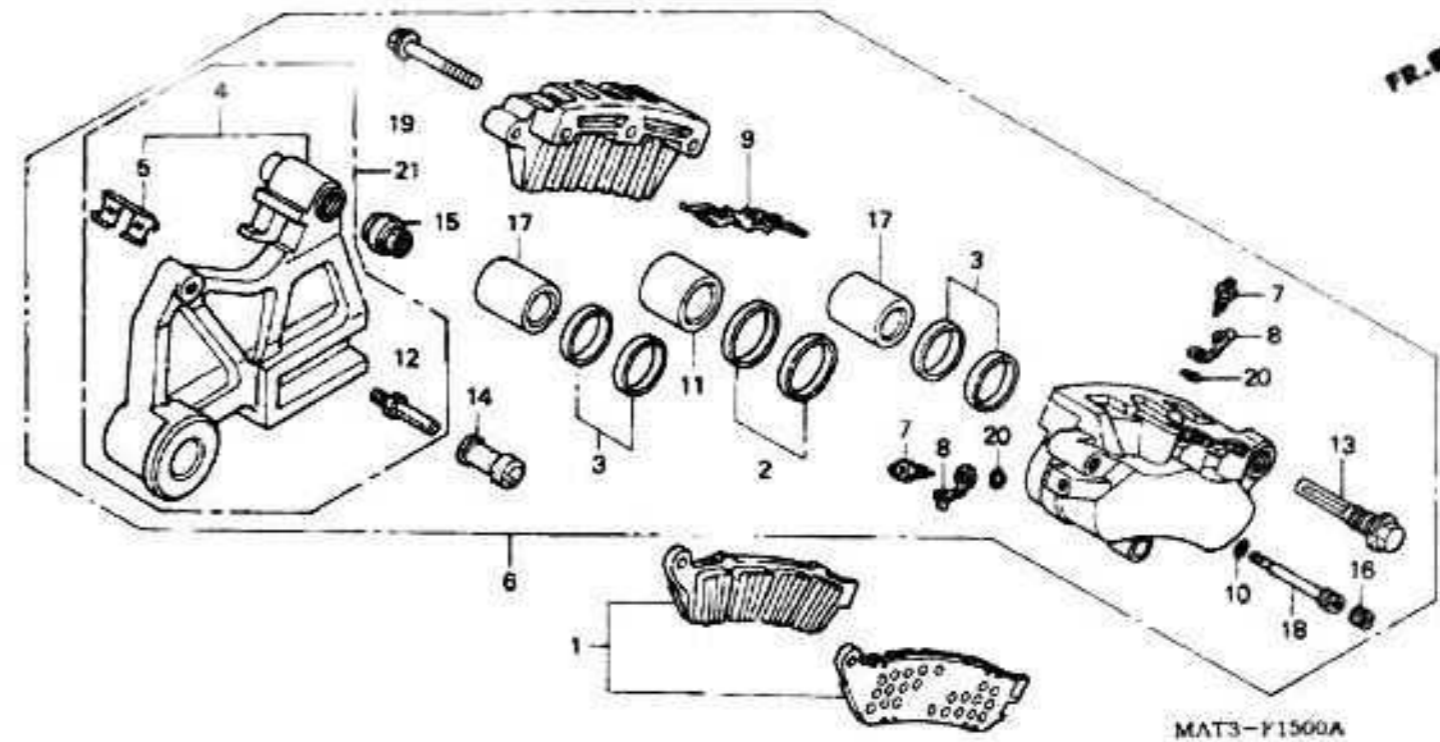

REAR BRAKE CALIPER

MAT3-F1500A

MAT3F1500A

7 = CBR1100XX'97
8 = CBR1100XX'98
9 = CBR1100XX'99
0 = CBR1100XX'00

1 = CBR1100XX'01
2 = CBR1100XX'02

F-15

Frame
Serial Number

Ref	Description	Model	From	To	AREA	QTY	Part Number	H/C
1	PAD SET RR	7 8 9 0 1 2				1	06435-MAT-006	5212188
2	SEAL SET PISTON	7 8 9 0 1 2				1	06451-GE2-405	4102174
3	SEAL SET PISTON	7 8 9 0 1 2				2	06451-MZ2-405	4179362
4	BRACKET RR	7 8 9				1	43110-MAT-006	5214663
	BRACKET RR	0				1	43110-MAT-016	6254809
5	RETAINER RR BRACKET	7				1	43112-MAT-006	5214571
	RETAINER BRACKET	8 9 0 1 2				1	43112-MAT-016	6254817
6	CALIPER SUB-ASSY RR BRAKE	7			VM002152 A	1	43150-MAT-006	5214689
	CALIPER SUB-ASSY RR BRAKE	7			VM000358 AC	1	43150-MAT-006	5214689
	CALIPER SUB-ASSY RR BRAKE	8 9 0				1	43150-MAT-016	5687397
	CALIPER SUB-ASSY RR BRAKE	7			VM002153 A	1	43150-MAT-016	5587367
	CALIPER SUB-ASSY RR BRAKE	7			VM000359 AC	1	43150-MAT-016	5687397
	CALIPER SUB-ASSY RR	1 2				1	43150-MCC-006	6697155
7	SCREW BLEEDER	7 8 9 0				2	43352-MG9-006	2457547
	SCREW BLEEDER	1 2				2	43352-568-003	0505735
8	CAP BLEEDER SCREW (NOT AVAILABLE)	7 8 9 0				2	43353-MG9-006	2457554
	CAP BLEEDER SCREW	7 8 9 0				2	43353-443-761	1011873
	CAP BLEEDER	7 8 9 0 1 2				2	43353-451-771	0954233