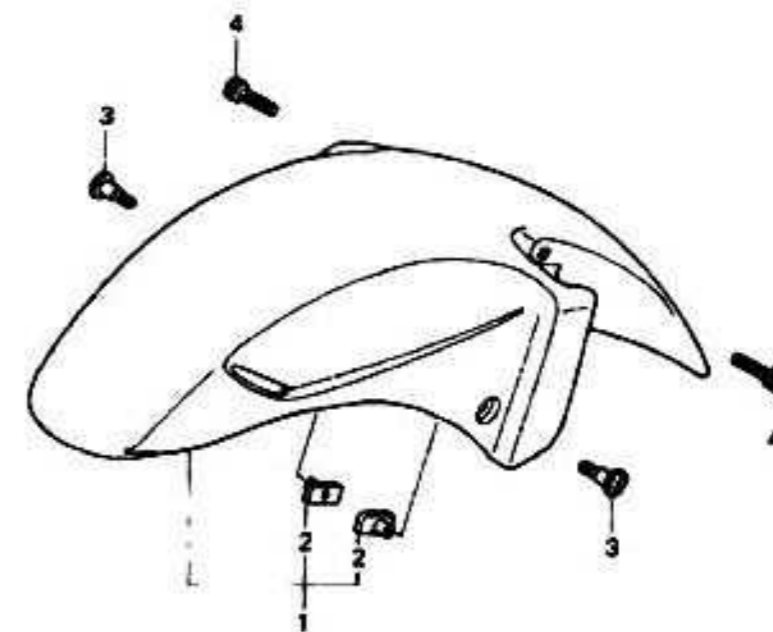

FRONT FENDER

MAT4-F0900

MAT4F0900

7 = CBR1100XX'97
8 = CBR1100XX'98
9 = CBR1100XX'99
0 = CBR1100XX'00

1 = CBR1100XX'01
2 = CBR1100XX'02

F-9

Frame
Serial Number

Ref	Description	Model	From	To	AREA	QTY	Part Number	H/C
1	FENDER FR "NH359M" (MUTE BLACK METALLIC)	7 8 9				1	61100-MAT-000ZD	5236575
	FENDER FR "YR183M" (TITANIUM METALLIC)	0				1	61100-MAT-000ZF	5867775
	FENDER FR "R101CU" (CANDY GLORY RED)	1				1	61100-MAT-010ZH	6697379
	FENDER FR "NH146M" (ACCURATE SILVER METALLIC)	2				1	61100-MAT-010ZP	6840193
2	NUT HEADLIGHT SETTING	7 8 9 0 1 2				2	61304-162-013	1021591
3	SCREW PAN (6X14)	7 8 9 0 1 2				2	90113-MAT-000	5216122
4	BOLT SOCKET (6X18)	7 8 9 0				2	96600-06018-00	2909547
	BOLT SOCKET (6X18)	1 2				2	96600-06018-07	2953024