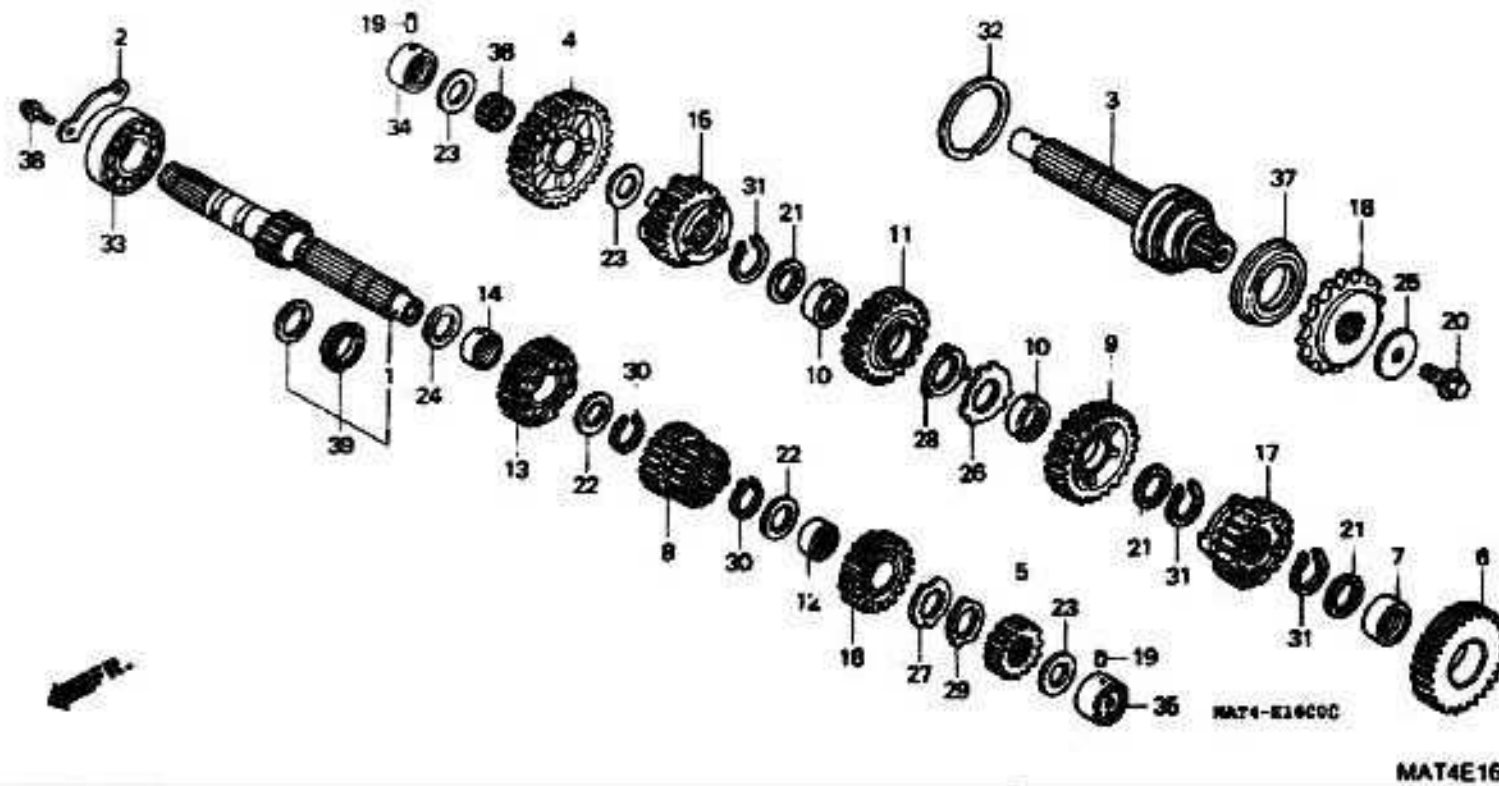

# TRANSMISSION

7 = CBR1100XX'97  
 8 = CBR1100XX'98  
 9 = CBR1100XX'99  
 0 = CBR1100XX'00

1 = CBR1100XX'01  
 2 = CBR1100XX'02

E-16		Engine Serial Number	
Ref	Description	Model	From To

Ref	Description	Model	From	To	AREA	QTY	Part Number	H/C
14	COLLAR (28X13)	7 8 9 0 1 2				1	23495-MM5-000	2548907
15	GEAR. COUNTERSHAFT FIFTH	7 8 9 0 1 2				1	23501-MAT-000	5213921
16	GEAR. MAINSHAFT SIXTH	7 8 9 0 1 2				1	23511-MAT-000	5213939
17	GEAR. COUNTERSHAFT SIXTH	7 8 9 0 1 2				1	23521-MAT-000	5213947
18	SPROCKET DRIVE (17T)	7				1	23801-MAT-000	5213954
	SPROCKET DRIVE (17T)	8 9 0 1 2				1	23801-MAT-760	5687124
19	PIN. GEARSHIFT FORK GUIDE	7 8 9 0 1 2				2	24261-283-000	0075911
20	BOLT. SPECIAL (10MM)	7 8 9 0 1 2				1	90037-422-003	1053032
21	WASHER. SPLINE (30X36X1.5)	7 8 9 0 1 2				3	90452-MAT-000	5215247
22	WASHER. SPLINE (28X34X1.5)	7 8 9 0 1 2				2	90452-MR7-000	3141686
23	WASHER B. THRUST (22MM)	7 8 9 0 1 2				3	90455-ML7-000	2408631
24	WASHER. THRUST (28MM)	7 8				1	90458-729-920	2458610
25	WASHER (10.2MM)	7 8 9 0 1 2				1	90459-438-000	0814045
25	WASHER. SPLINE (30MM)	7 8 9 0 1 2				1	90463-MAT-000	5215270
27	WASHER. SPLINE (28MM)	7 8 9 0 1 2				1	90463-MR7-000	3453445
28	WASHER. LOCK (30MM)	7 8 9 0 1 2				1	90464-MAT-000	5215288
29	WASHER. LOCK (28MM)	7 8 9 0 1 2				1	90464-MR7-000	3453453
30	CIRCLIP (28MM)	7 8 9 0 1 2				2	90602-MM5-000	2552024