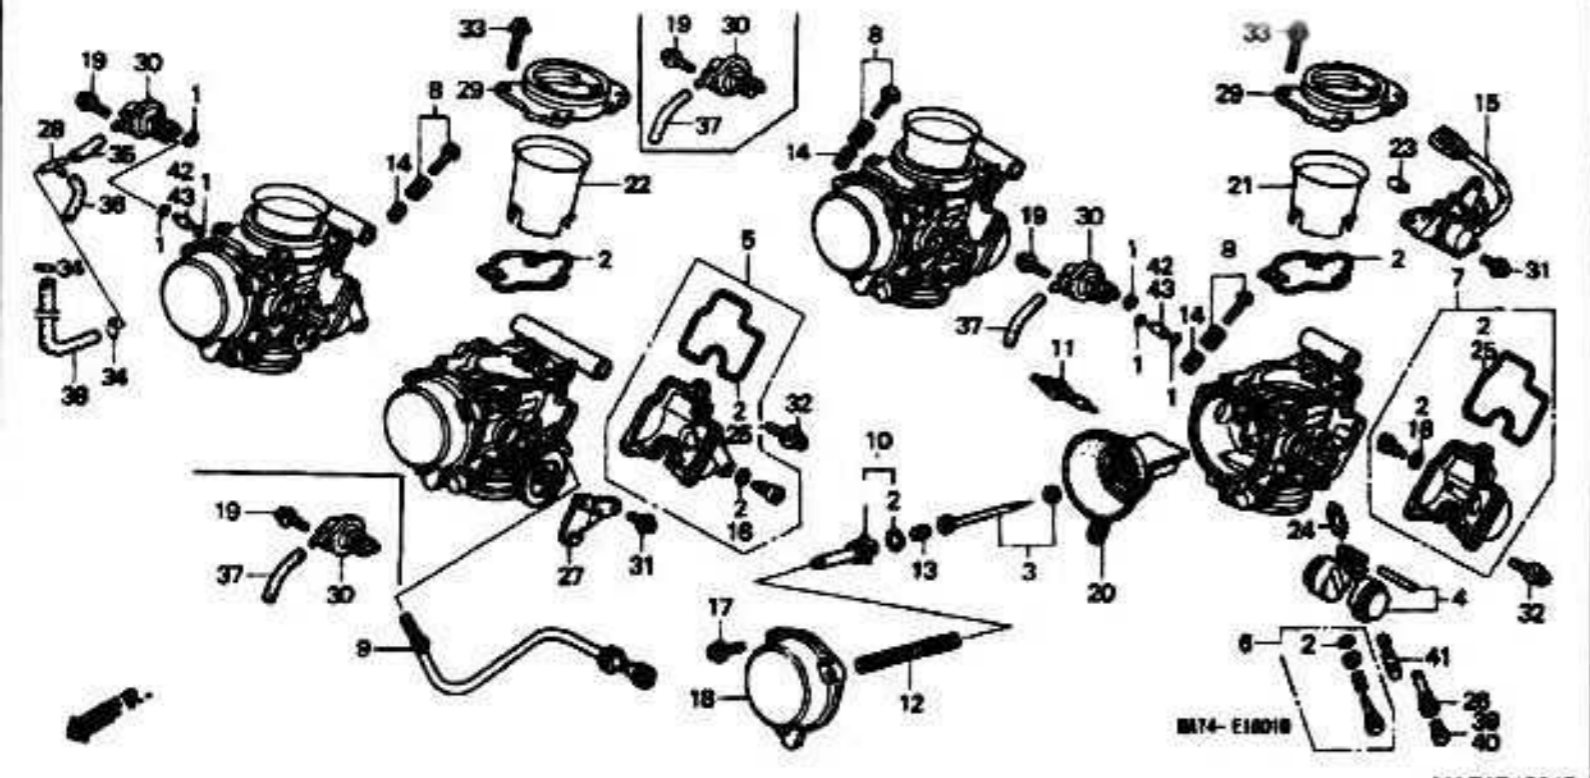

CARBURETOR COMP.

CARBURETOR COMP.

7 = CBR1100XX'97
8 = CBR1100XX'98
9 = CBR1100XX'99
0 = CBR1100XX'00

1 = CBR1100XX'01
2 = CBR1100XX'02

E-18-1

Ref	Description	Model	Engine Serial Number		AREA	QTY	Part Number	H/C
			From	To				
1	GASKET SET	7 8			A	2	16010-HM7-670	4686770
		7 8			AC	4	16010-HM7-670	4686770
2	GASKET SET A	7 8				4	16010-MAT-600	5232384
3	NEEDLE SET JET	7 8			AC	4	16012-MAT-690	5213012
	NEEDLE SET JET	7 8			A	4	16027-MAS-600	4935474
4	FLOAT SET	7 8				4	16013-MAT-600	5232392
5	CHAMBER SET FLOAT	7 8				2	16015-MAS-600	4935409
6	SCREW SET	7 8				4	16016-MAS-640	5213020
7	CHAMBER SET FLOAT	7 8				2	16023-MAS-600	4935441
8	SCREW SET	7 8				3	16028-MZ2-E00	4935490
9	SCREW SET	7 6				1	16029-MAT-600	5232400
10	PLATE SET VALVE	7 8				4	16037-MAT-600	5232418
11	VALVE SET STARTER	7 8				4	16046-MZ2-E00	4935540
12	SPRING VACUUM PISTON	7 6				4	16050-MAT-000	5232434
13	SPRING COMPRESSION COIL	7 8				4	16051-MV4-000	3694411
14	SPRING	7 8				3	16052-KG4-003	2044568
	SPRING	7 6				3	16052-MB0-671	1241934
15	SENSOR ASSY THROTTLE	7 8				1	16060-MAT-600	5232442

Ref	Description	Model	Engine Serial Number		AREA	QTY	Part Number	H/C
			From	To				
7	CBR1100XX'97							
8	CBR1100XX'98							
9	CBR1100XX'99							
0	CBR1100XX'00							
1	CBR1100XX'01							
2	CBR1100XX'02							
16	O-RING (1.3X4.3)	7 8				4	16075-GHB-640	4774907
17	SCREW PAN	7 8				12	16080-MV4-000	3694437
18	TOP	7 8				4	16107-MAT-000	5232475
19	SCREW	7 8			A	2	16108-MW0-750	4041265
		7 8			AC	4	16108-MW0-750	4041265
20	PISTON VACUUM	7 8				4	16111-MAT-000	5232433
21	FUNNEL AIR	7 8				2	16141-MAT-000	5232517
22	FUNNEL AIR	7 8				2	16142-MAT-000	5232525
23	JOINT CONNECTOR	7 8				1	16145-MZ2-780	4636999
24	VALVE FLOAT	7 8				4	16155-MN9-004	2906170
25	GASKET FLOAT CHAMBER	7 8				4	16163-MZ5-920	4935656
26	HOLDER NEEDLE JET	7 8				4	16165-MAT-000	5232533
27	STAY WIRE	7 8				1	16169-MZ2-600	4207759
28	JOINT (T-TYPE)	7 8				1	16180-195-731	1292382
29	PLATE FUNNEL SETTING	7 8				4	16186-MAT-000	5232558
30	VALVE ASSY AIR CUT	7 8			A	2	16510-MAL-600	4637138
		7 8			AC	4	16510-MAL-600	4637138
31	SCREW-WASHER (5X10)	7 8				5	93892-05010-00	0672618
	SCREW-WASHER (5X10)	7 8				5	93892-05010-10	1171875
32	SCREW-WASHER (5X16)	7 8				12	93892-05016-00	0691816
	SCREW-WASHER (5X16)	7 8				12	93892-05016-10	0751073
33	SCREW-WASHER (4X14)	7 8				16	93893-04014-07	3519675
	SCREW-WASHER (4X14)	7 8				16	93893-04014-17	3643376
34	CLIP TUBE (B17)	7 8				2	95002-02079	4171690
35	BULK HOSE VACUUM (3.5X1000) (3.5X30)	7 8				1	95005-35001-20M	5137153
36	BULK HOSE VACUUM (3.5X1000) (3.5X40)	7 8				1	95005-35001-20M	5137153
37	BULK HOSE VACUUM (3.5X1000) (3.5X60)	7 8			A	1	95005-35001-20M	5137153
		7 8			AC	3	95005-35001-20M	5137153
38	BULK HOSE VACUUM (3.5X1000) (3.5X350)	7 8				1	95005-35001-20M	5137153
39	JET (#140)	7 8				2	99101-GHB-1400	5241633
40	JET (#142)	7 8				2	99101-GHB-1420	52416510
41	JET SLOW (#42)	7 8				4	99103-MT2-0420	4182572