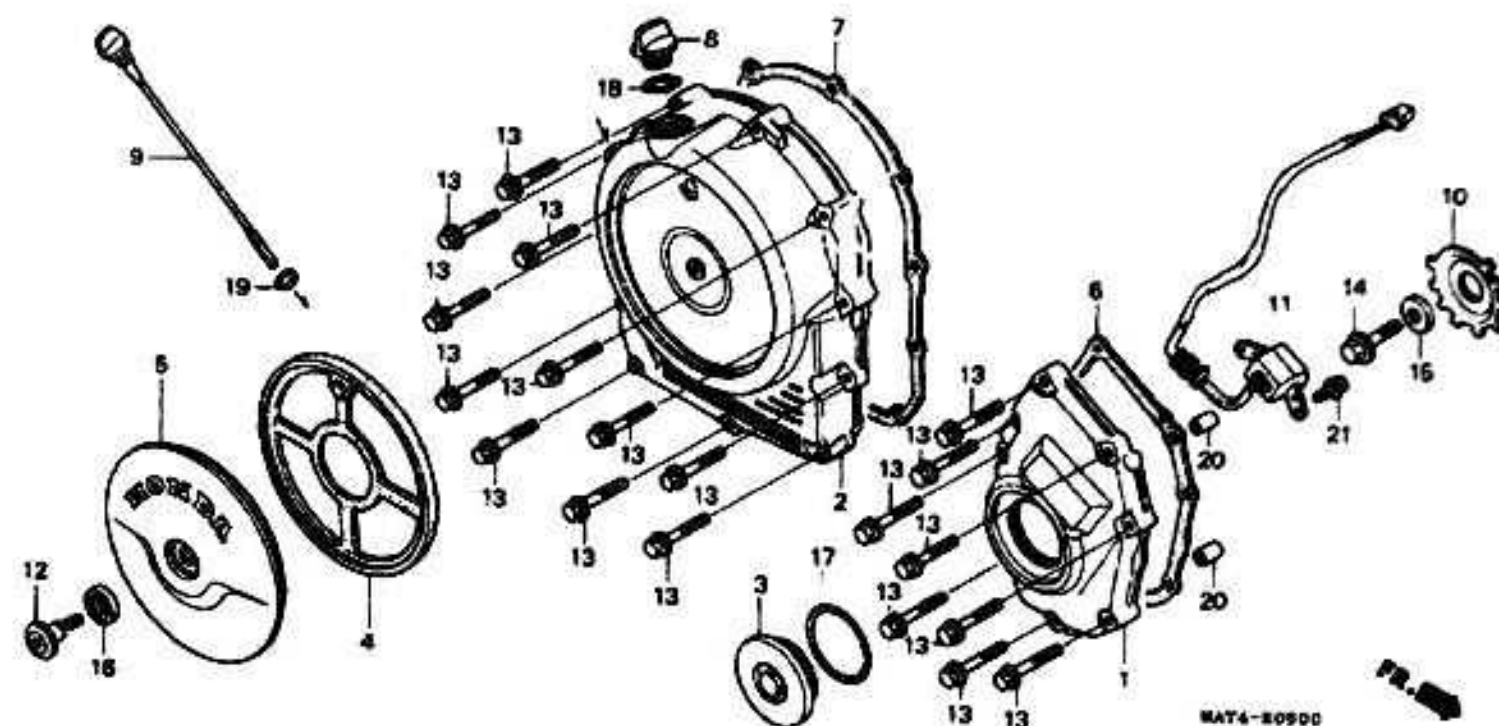

RIGHT CRANKCASE COVER

MAT4-E0500

MAT4E0500

7 = CBR1100XX'97
8 = CBR1100XX'98
9 = CBR1100XX'99
0 = CBR1100XX'00

1 = CBR1100XX'01
2 = CBR1100XX'02

E-5		Engine Serial Number		AREA	QTY	Part Number	H/C
Ref	Description	Model	From	To			

Ref	Description	Model	From	To	AREA	QTY	Part Number	H/C
1	COVER. PULSER	7 8 9 0 1 2				1	11311-MAT-000	5212236
2	COVER. CLUTCH	7 8				1	11331-MAT-000	5212253
	COVER. CLUTCH	9 0 1 2				1	11331-MAT-E00	6112080
3	CAP (45MM)	7 8 9 0 1 2				1	11332-ML7-000	2529279
4	RUBBER CENTER COVER	7 8 9 0 1 2				1	11334-MAN-620	5231972
5	COVER. CENTER	7 8				1	11371-MAT-000	5212295
	COVER. CENTER	9 0 1 2				1	11371-MAT-E00	6112098
6	GASKET PULSER COVER	7 8 9 0 1 2				1	11391-MAT-000	5212303
7	GASKET CLUTCH COVER	7 8 9 0 1 2				1	11393-MAT-000	5212329
8	CAP OIL FILLER	7 8 9 0 1 2				1	15611-MB0-000	1241728
9	DIPSTICK OIL	7 8 9 0 1 2				1	15650-MAT-000	5213004
10	ROTOR PULSE	7 8				1	30291-MV9-671	4042974
	ROTOR PULSE	0		3308823		1	30291-MAT-E00	6113187
		9				1	30291-MAT-E00	6113187
	ROTOR PULSE	0		3308824		1	30291-MAT-E01	6696942
		1 2				1	30291-MAT-E01	6696942
11	GENERATOR ASSY. PULSE	7 8 9 0 1 2				1	30300-MAT-003	5214077
12	BOLT. CENTER COVER	7 8 9 0 1 2				1	90001-MAT-000	5215957