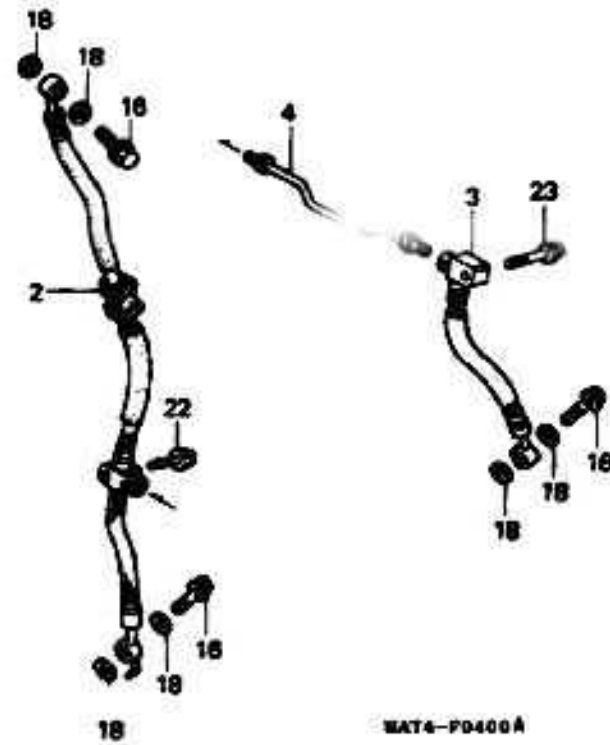

FR. BRAKE MASTER CYLINDER

FR. BRAKE MASTER CYLINDER

MAT4-PD400A

MAT4FD400A

7 = CBR1100XX'97
8 = CBR1100XX'98
9 = CBR1100XX'99
0 = CBR1100XX'00

1 = CBR1100XX'01
2 = CBR1100XX'02

F-4

Frame
Serial Number

Ref	Description	Model	From	To	AREA	QTY	Part Number	H/C
1	SWITCH ASSY. FR STOP	7 8 9 0 1 2				1	35340-MM5-600	2542421
2	HOSE R FR BRAKE MAIN	7 8				1	45124-MAT-003	5214788
	HOSE R FR BRAKE MAIN	9 0 1 2				1	45124-MAT-E01	6113682
3	HOSE L FR BRAKE MAIN	7 8				1	45125-MAT-003	5214796
	HOSE L FR BRAKE MAIN	9 0 1 2				1	45125-MAT-E01	6113690
4	PIPE MAIN BRAKE JOINT	7 8				1	45130-MAT-000	5214846
	PIPE MAIN BRAKE JOINT	9 0 1 2				1	45130-MAT-E00	6113740
5	BOOT	7 8 9 0 1 2				1	45504-410-003	1211820
6	MASTER CYLINDER SUB-ASSY. FR BRAKE (NISSIN)	7				1	45510-MAT-671	5214952
	MASTER CYLINDER SUB-ASSY. FR (NISSIN)	8 9 0 1 2				1	45510-MAJ-G41	4980165
7	PROTECTOR	7 8 9 0 1 2				1	45512-MA6-006	1235688
8	CAP MASTER CYLINDER (NISSIN)	7 8 9 0 1 2				1	45513-MM5-006	2550317
9	HOLDER MASTER CYLINDER	7 8 9 0 1 2				1	45517-166-006	1082338
10	PLATE DIAPHRAGM (NISSIN)	7 8 9 0 1 2				1	45518-MM5-006	2550325
11	DIAPHRAGM (NISSIN)	7 8 9 0 1 2				1	45520-MM5-006	2550333
12	ROD PUSH	7 8 9 0 1 2				1	45525-MAJ-G41	4980173

7 = CBR1100XX'97
8 = CBR1100XX'98
9 = CBR1100XX'99
0 = CBR1100XX'00

1 = CBR1100XX'01
2 = CBR1100XX'02

F-4

Frame
Serial Number

Ref	Description	Model	From	To	AREA	QTY	Part Number	H/C
13	MASTER CYLINDER SET	7				1	45530-MAT-671	5214960
	PISTON SET. FR MASTER CYLINDER	8 9 0 1 2				1	45530-MAJ-G41	4980181
14	LEVER ASSY. R HANDLE	7 8				1	53170-MAT-006	5236237
	LEVER ASSY. R HANDLE	7 8 9 0 1 2				1	53170-MAT-E01	6114045
15	BOLT. R HANDLEBAR PIVOT	7 8 9 0 1 2				1	90114-MA5-671	0952416
16	BOLT. OIL (10X22)	7				3	90145-MS9-611	3010691
	BOLT. OIL (10X22)	7 8 9 0 1 2				3	90145-MS9-612	5369418
17	NUT. CAP (6MM)	7				1	90201-428-900	1544782
	NUT. CAP (6MM)	8 9 0 1 2				1	90201-415-000	0670729
18	WASHER. OIL BOLT	7 8 9 0 1 2				6	90545-300-000	0189902
19	CIRCLIP	7 8 9 0 1 2				1	90651-MA5-671	1251404
20	SCREW. FLAT (4X12)	7 8 9 0 1 2				2	93600-04012-06	1218601
	SCREW. FLAT (4X12)	7 8 9 0 1 2				2	93600-04012-1G	1237346
21	SCREW-WASHER (4X12)	7 8 9 0 1 2				1	93893-04012-07	1374008
	SCREW-WASHER (4X12)	7 8 9 0 1 2				1	93893-04012-17	1237353
22	BOLT. FLANGE (6X25)	7 8 9 0 1 2				1	95801-06025-07	3039765
23	BOLT. FLANGE (6X40)	7 8 9 0 1 2				1	95801-06040-07	3678356
24	BOLT. FLANGE (6X22)	7 8 9 0 1 2				2	96001-06022-07	2105971