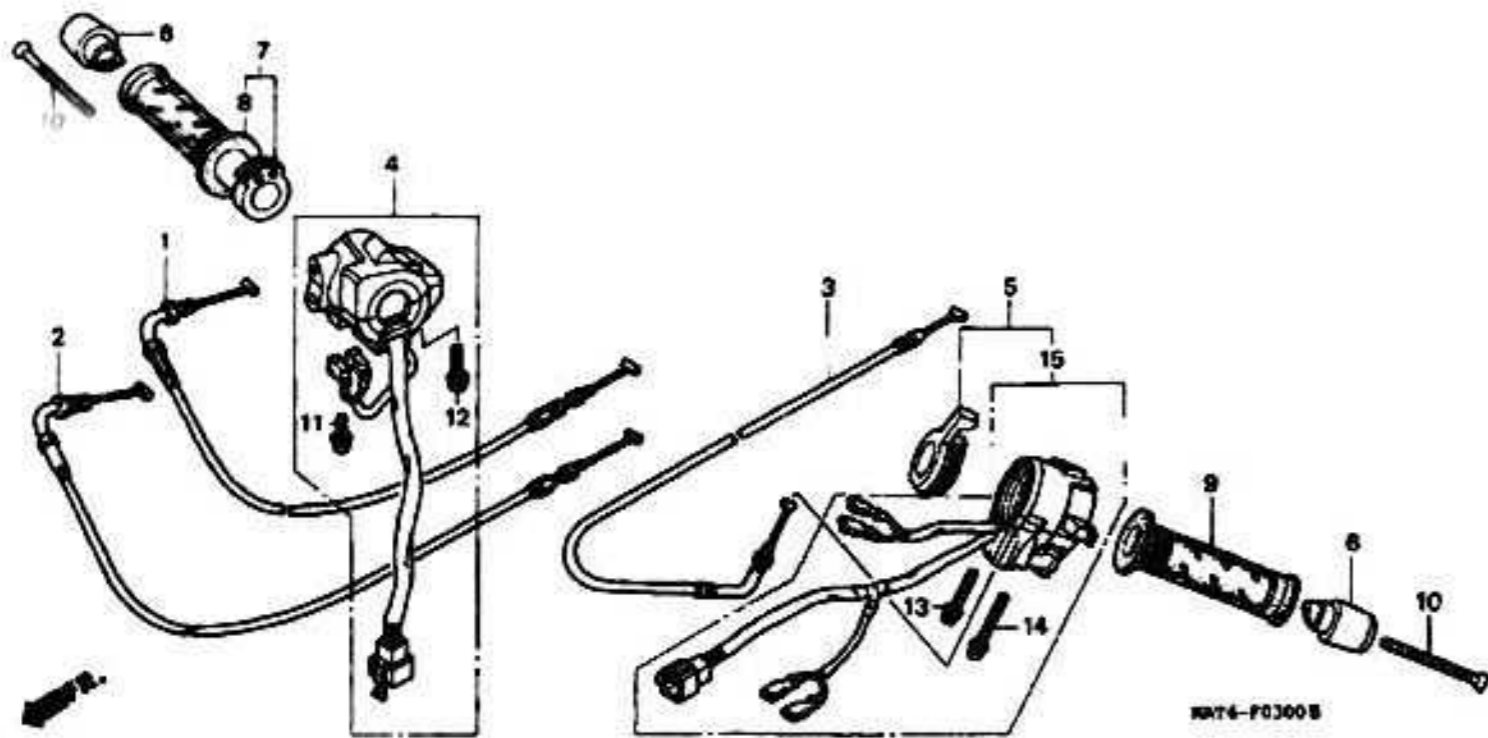

HANDLE • SWITCH

MAT4F0300B

7 = CBR1100XX'97
8 = CBR1100XX'98
9 = CBR1100XX'99
0 = CBR1100XX'00

1 = CBR1100XX'01
2 = CBR1100XX'02

F-3

Frame
Serial Number

Ref	Description	Model	From	To	AREA	QTY	Part Number	H/C
1	CABLE A THROTTLE	7 8				1	17910-MAT-000	5233333
	CABLE A THROTTLE	9 0 1 2				1	17910-MAT-000	6112767
2	CABLE B THROTTLE	7 8				1	17920-MAT-000	5233341
	CABLE B THROTTLE	9 0 1 2				1	17920-MAT-000	6112775
3	CABLE CHOKE	7 8				1	17950-MAT-000	5213426
4	SWITCH SET STARTER KILL	7 8				1	35013-MAT-670	5214473
	SWITCH SET STARTER KILL	9 0 1 2				1	35013-MAT-A00	6113419
5	SWITCH SET TURN SIGNAL	7 8				1	35020-MAT-670	5214481
6	WEIGHT HANDLEBAR	7 8				2	53105-MN4-000	2543569
	WEIGHT HANDLEBAR	7 8				2	53105-MN4-010	6334510
	WEIGHT HANDLEBAR	9				2	53105-KT8-000	6114029
	WEIGHT HANDLEBAR	9 0 1 2				2	53105-KT8-010	6267496
7	GRIP R	7 8 9 0 1 2				1	53140-MAT-000	5236229
8	GRIP R HANDLE	7 8 9 0 1 2				1	53165-MY9-890	5215371
9	GRIP L HANDLE	7 8 9 0 1 2				1	53166-MY9-890	5215389
10	SCREW OVAL (6X65)	7 8 9 0 1 2				2	90191-KBG-000	3717360
11	SCREW-WASHER (5X20)	7 8 9 0 1 2				1	93892-05020-07	1078351
12	SCREW-WASHER (5X25)	7 8 9 0 1 2				1	93892-05025-07	1113539

HANDLE • SWITCH

7 = CBR1100XX'97
8 = CBR1100XX'98
9 = CBR1100XX'99
0 = CBR1100XX'00

1 = CBR1100XX'01
2 = CBR1100XX'02

F-3

Frame
Serial Number

Ref	Description	Model	From	To	AREA	QTY	Part Number	H/C
13	SCREW-WASHER (5X35)	7 8 9 0 1 2				1	93892-05035-07	0692681
14	SCREW-WASHER (5X45)	7 8 9 0 1 2				1	93892-05045-07	0692699
15	SWITCH SET TURN SIGNAL	9 0 1 2				1	35020-MAT-A00	6113427