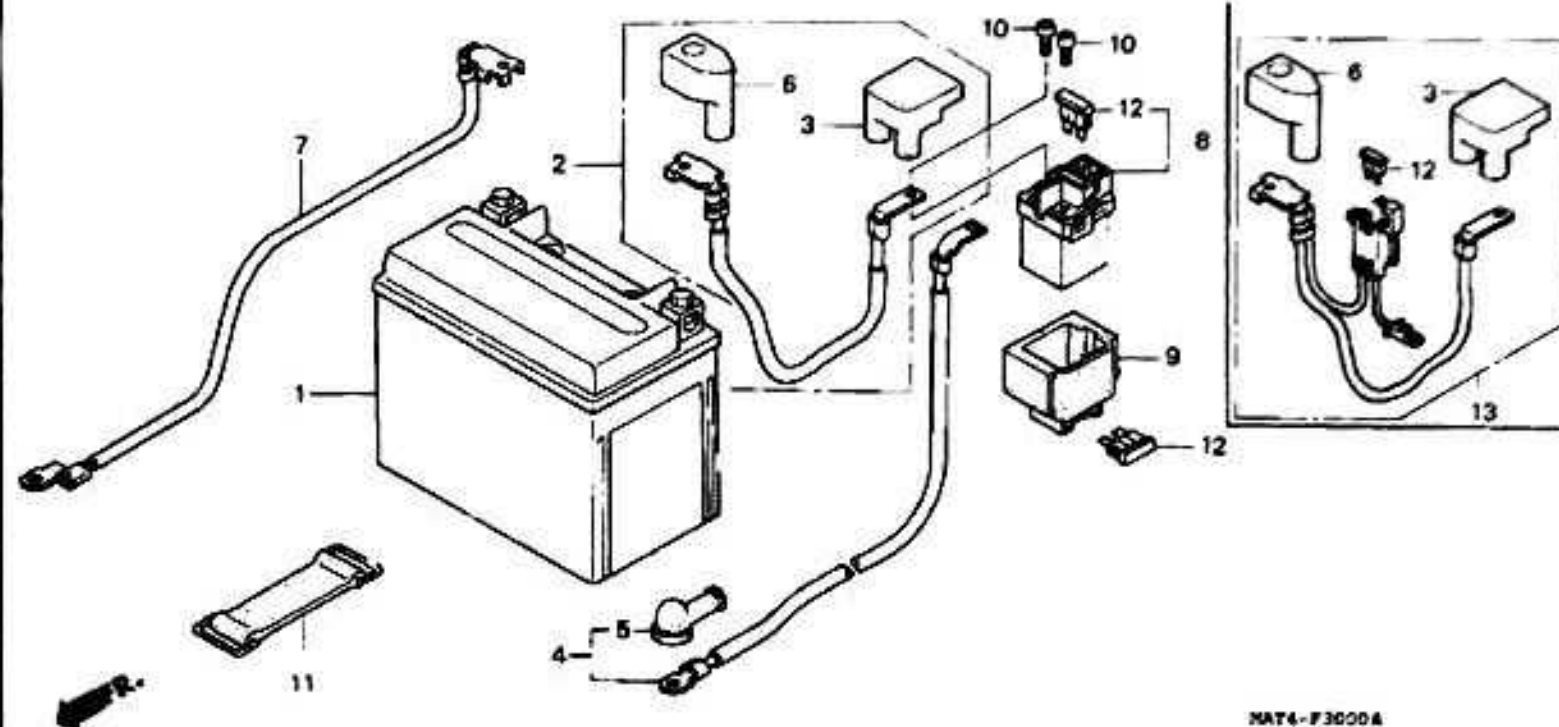

BATTERY

MAT4-F3000A
MAT4F3000A

7 = CBR1100XX'97 8 = CBR1100XX'98 9 = CBR1100XX'99 0 = CBR1100XX'00	1 = CBR1100XX'01 2 = CBR1100XX'02	F-29-1	
		Frame Serial Number	

Ref	Description	Model	From	To	AREA	QTY	Part Number	H/C
15	NUT SPECIAL (4MM)	9 0 1 2				2	90302-MB2-000	1425248
16	WASHER (6X20)	9 0 1 2				2	90502-VA4-540	1805027
17	NUT FLANGE (6MM)	9 0 1 2				4	94050-06000	0471623
18	NUT FLANGE (6MM)	9 0 1 2				2	94050-06080	0612689
19	WASHER PLAIN (6MM)	9 0 1 2				2	94103-06000	0450122
20	BOLT FLANGE (6X16)	9 0 1 2				2	95701-06016-00	2410892
21	BOLT FLANGE (6X25)	9 0 1 2				2	95701-06025-08	2259711

7 = CBR1100XX'97 8 = CBR1100XX'98 9 = CBR1100XX'99 0 = CBR1100XX'00	1 = CBR1100XX'01 2 = CBR1100XX'02	F-30	
		Frame Serial Number	

Ref	Description	Model	From	To	AREA	QTY	Part Number	H/C
1	BATTERY (YTX12-BS) (YJASA)	7 8 9 0				1	31500-HA0-686	4176897
	BATTERY (YTX12-BS) (YUASA)	7 8 9 0				1	31500-HF1-677	4615290
	BATTERY (YTX12-BS) (YUASA)	7 8 9 0				1	31500-HF1-678	5928924
	BATTERY (YTX12-BS) (YUASA)	7 8 9 0				1	31500-KM1-837	4466686
	BATTERY (YTZ12S) (YUASA)	1 2				1	31500-MCF-641	6432900
	BATTERY (YTZ12S) (YUASA)	1 2				1	31500-MCF-643	6685820
	BATTERY (FTZ12S) (YUASA)	1 2				1	31500-MCF-672	6432918
2	CABLE STARTER BATTERY	7 8				1	32401-MAT-000	5214234
3	COVER STARTER MAGNETIC TERMINAL	7 8 9 0 1 2				1	32406-KAZ-000	3723707
4	CABLE STARTER MOTOR	7 8 9 0 1 2				1	32410-MAT-000	5214242
5	COVER STARTER MOTOR TERMINAL	7 8 9 0 1 2				1	32411-230-000	0208552
	COVER STARTER MOTOR TERMINAL	7 8 9 0 1 2				1	32411-253-000	0177360
6	COVER BATTERY TERMINAL	7 8 9 0				1	32414-MZ5-000	4216990
	COVER BATTERY TERMINAL	1 2				1	32414-MCF-000	6429088
7	CABLE BATTERY GROUND	7 8 9 0 1 2				1	32601-MAT-000	5214259
8	SWITCH ASSY STARTER MAGNETIC	7 8 9 0 1 2				1	35850-MR5-007	3138419
9	RUBBER SHOCK ABSORBER	7 8 9 0 1 2				1	35856-KAZ-003	5214523