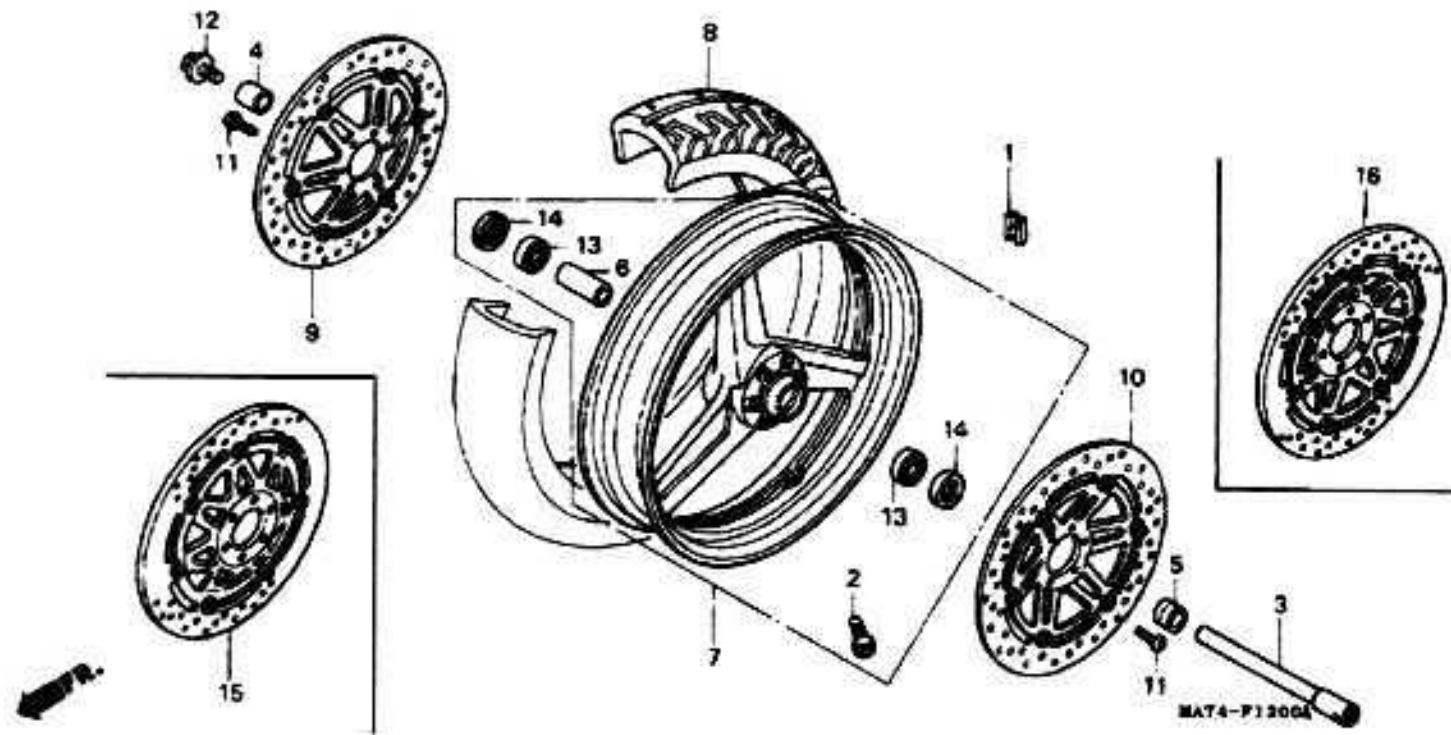

FRONT WHEEL

MAT4F1200A

7 = CBR1100XX'97
8 = CBR1100XX'98
9 = CBR1100XX'99
0 = CBR1100XX'00

1 = CBR1100XX'01
2 = CBR1100XX'02

F-12

Frame
Serial Number

Ref	Description	Model	From	To	AREA	QTY	Part Number	H/C
1	WEIGHT BALANCE (10G)	7 8 9 0 1 2				AR	42704-MB0-000	1272319
	WEIGHT BALANCE (20G)	7 8 9 0 1 2				AR	42705-MB0-000	1247881
	WEIGHT BALANCE (30G)	7 8 9 0 1 2				AR	42706-MB0-000	1247899
2	VALVE RIM (BS)	7 8 9 0 1 2				1	42753-ML7-003	2378446
	VALVE RIM (DUNLOP)	7 8 9 0 1 2				1	42753-ML7-004	2378453
	VALVE RIM (MICHELIN)	7 8 9 0 1 2				1	42753-MT4-005	3469327
3	AXLE FR. WHEEL	7 8				1	44301-MW0-000	4044087
	AXLE FR. WHEEL	9 0 1 2				1	44301-MB6-000	5741277
4	COLLAR R FR. WHEEL SIDE	7 8 9 0				1	44311-MAE-000	4516704
	COLLAR R FR. WHEEL SIDE	1 2				1	44311-MAT-E20	6697171
5	COLLAR L FR. WHEEL SIDE	7 8				1	44312-MAE-000	4516712
	COLLAR FR. WHEEL SIDE	9 0				1	44311-MS2-000	3374824
	COLLAR L FR. WHEEL SIDE	1 2				1	44312-MAT-E20	6657169
6	COLLAR FR. AXLE DISTANCE	7 8				1	44620-MR1-000	2857365
	COLLAR FR. AXLE DISTANCE	9 0 1 2				1	44620-MBW-000	6085435
7	WHEEL SUB-ASSY. FR.	7 8				1	44650-MAT-000	5214747
	WHEEL SUB-ASSY. FR.	9 0 1 2				1	44650-MBW-000	6106058
8	TIRE FR. (120/70ZR17) (DUNLOP)	7				1	44711-MAT-004	5235833

FRONT WHEEL

7 = CBR1100XX'97
8 = CBR1100XX'98
9 = CBR1100XX'99
0 = CBR1100XX'00

1 = CBR1100XX'01
2 = CBR1100XX'02

F-12

Frame
Serial Number

Ref	Description	Model	From	To	AREA	QTY	Part Number	H/C
8	TIRE FR. (120/70ZR17) (BS)	7				1	44711-MAT-013	5706916
	TIRE FR. (120/70ZR17) (DUNLOP)	7				1	44711-MAT-014	5706924
	TIRE FR. (120/70ZR17) (MICHELIN)	7 8 9				1	44711-MAT-017	5578828
	TIRE FR. (120/70ZR17) (DUNLOP)	7 8 9 0 1 2				1	44711-MAT-024	6254906
	TIRE FR. (120/70ZR17) (BS)	8 9 0 1 2				1	44711-MAT-023	6254890
	TIRE FR. (120/70ZR17) (MICHELIN)	0 1 2				1	44711-MAT-027	6697197
9	DISK R. FR. BRAKE	7 8				1	45120-MAT-003	5214770
10	DISK L. FR. BRAKE	7 8				1	45220-MAT-003	5214929
11	BOLT DISK (6X17)	7 8				12	90106-MT3-003	3487774
	BOLT. BRAKE DISK (6X17)	9 0 1 2				12	90106-MB8-000	5365259
12	BOLT FR. AXLE	7 8 9 0 1 2				1	90305-ML7-000	2408540
13	BEARING RADIAL BALL (6004UU)	7 8				2	91054-MAM-003	5519962
	BEARING RADIAL BALL (6004)	7 8				2	91054-MN8-741	3087467
	BEARING RADIAL BALL (6204)	9 0 1 2				2	91052-MBR-003	6092449
14	DUST SEAL (28X42X8) (NOK)	7 8				2	91257-MAY-003	5216452
	OIL SEAL (28X47.2X7) (ARAI)	9 0 1 2				2	91252-MC4-003	1223924
15	DISK R. FR. BRAKE	0				1	45120-MAT-E01	6113674
		0				1	45120-MAT-E01	6113674
		9				1	45120-MAT-E01	6113674
	DISK R. FR. BRAKE	0				1	45120-MAT-E02	6697213
		1 2				1	45120-MAT-E02	6697213
15	DISK L. FR. BRAKE	0				1	45220-MAT-E01	6113799
		0				1	45220-MAT-E01	6113799
		9				1	45220-MAT-E01	6113799
	DISK L. FR. BRAKE	0				1	45220-MAT-E02	6697247
		1 2				1	45220-MAT-E02	6697247