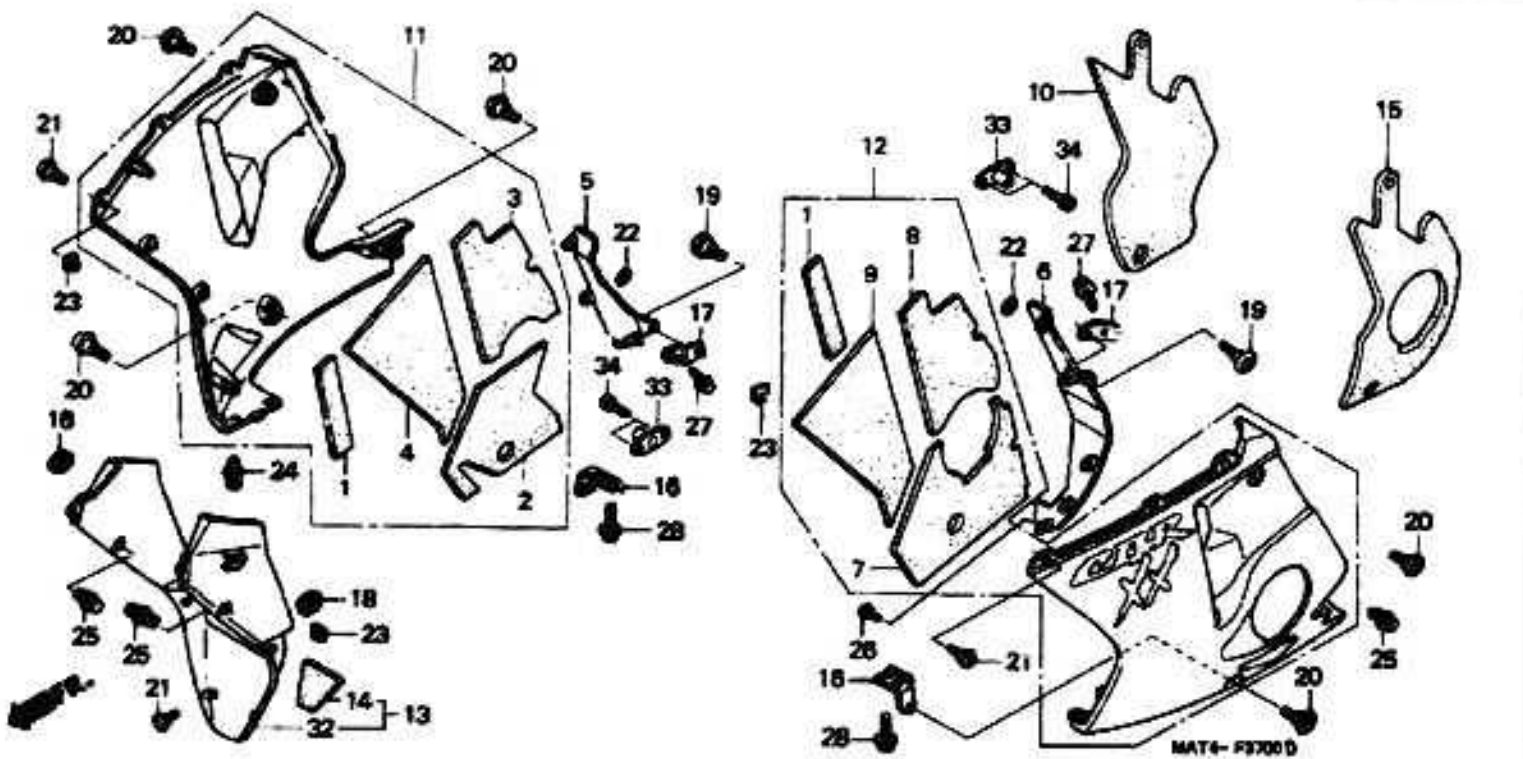

LOWER COWL

7 = CBR1100XX'97
8 = CBR1100XX'98
9 = CBR1100XX'99
0 = CBR1100XX'00

1 = CBR1100XX'01
2 = CBR1100XX'02

F-37

Frame
Serial Number

Ref	Description	Model	From	To	AREA	QTY	Part Number	H/C
11	COWL SET. R. (LOWER) (TYPE1) (WL)	2				1	64460-MAT-A30ZA	5840391
12	COWL SET. L. (LOWER) "NH359M" (TYPE1) (WL) (MUTE BLACK METALLIC)	7 8				1	64470-MAT-670ZA	5215595
	COWL SET. L. (LOWER) (TYPE6) (WL)	9				1	64470-MAT-A00Z6	6114193
	COWL SET. L. (LOWER) (TYPE11) (WL)	0				1	64470-MAT-A10ZA	6255418
	COWL SET. L. (LOWER) (TYPE12) (WL)	1				1	64470-MAT-A20ZA	6697478
	COWL SET. L. (LOWER) (TYPE1) (WL)	2				1	64470-MAT-A30ZA	6840409
13	COWL HALF (INNER) "NH359M" (MUTE BLACK METALLIC)	7 8				1	64510-MAT-670ZA	5247507
14	GUARD. HALF COWL HEAT (INNER)	7 8				1	64511-MAT-670	5247515
15	RUBBER. L. COWL (LOWER)	7 8				1	64530-MAT-000	5215511
15	STAY COWL (LOWER)	7 8 9 0 1 2				2	64542-MAT-000	5215629
17	STAY A. COWL (LOWER)	7 8 9 0 1 2				2	64543-MAT-000	5215637
18	GROMMET. SIDE COVER	7 8 9 0 1 2				2	83551-MAG-000	1406016
19	SCREW. PAN (6X11)	7 8 9 0 1 2				2	90106-KY2-701	3134053
20	SCREW. PAN (6X16)	7 8 9 0 1 2				5	90112-MAT-000	5216114
21	SCREW. PAN (6X14)	7 8 9 0 1 2				8	90113-MAT-000	5216122
22	NUT. SPEED	7 8 9 0 1 2				7	90310-GC8-000	1451798

LOWER COWL

7 = CBR1100XX'97
8 = CBR1100XX'98
9 = CBR1100XX'99
0 = CBR1100XX'00

1 = CBR1100XX'01
2 = CBR1100XX'02

F-37

Frame
Serial Number

Ref	Description	Model	From	To	AREA	QTY	Part Number	H/C
23	NUT. SPRING (6MM)	7 8 9 0 1 2				8	90320-MM5-000	2551943
24	CLIP. SPLASH	7 8 9 0 1 2				2	90657-S80-003	1477280
25	CLIP. PANEL FIXING "NH1" (BLACK)	7 8 9 0 1 2				7	91549-MW0-750ZA	4230492
26	SCREW TAPPING (4X12)	7 8 9 0 1 2				1	93903-34320	0785830
27	BOLT. FLANGE (6X16)	7 8 9 0 1 2				2	95701-06016-00	2410892
28	BOLT. FLANGE (6X25)	7 8 9 0 1 2				2	95801-06025-00	2105906
32	COWL HALF (INNER) "NH359M" (MUTE BLACK METALLIC)	9				1	64510-MAT-D00Z6	6114219
	COWL HALF (INNER) "YR183M" (TITANIUM METALLIC)	0				1	64510-MAT-D00ZH	6255426
	COWL HALF (INNER) "NH1" (BLACK)	1 2				1	64510-MAT-D00ZJ	6697486
33	STAY COWL (LOWER)	1 2				2	64531-MAT-D50	6697494
34	BOLT. SOCKET (6X16)	1 2				4	96600-06016-07	3141835