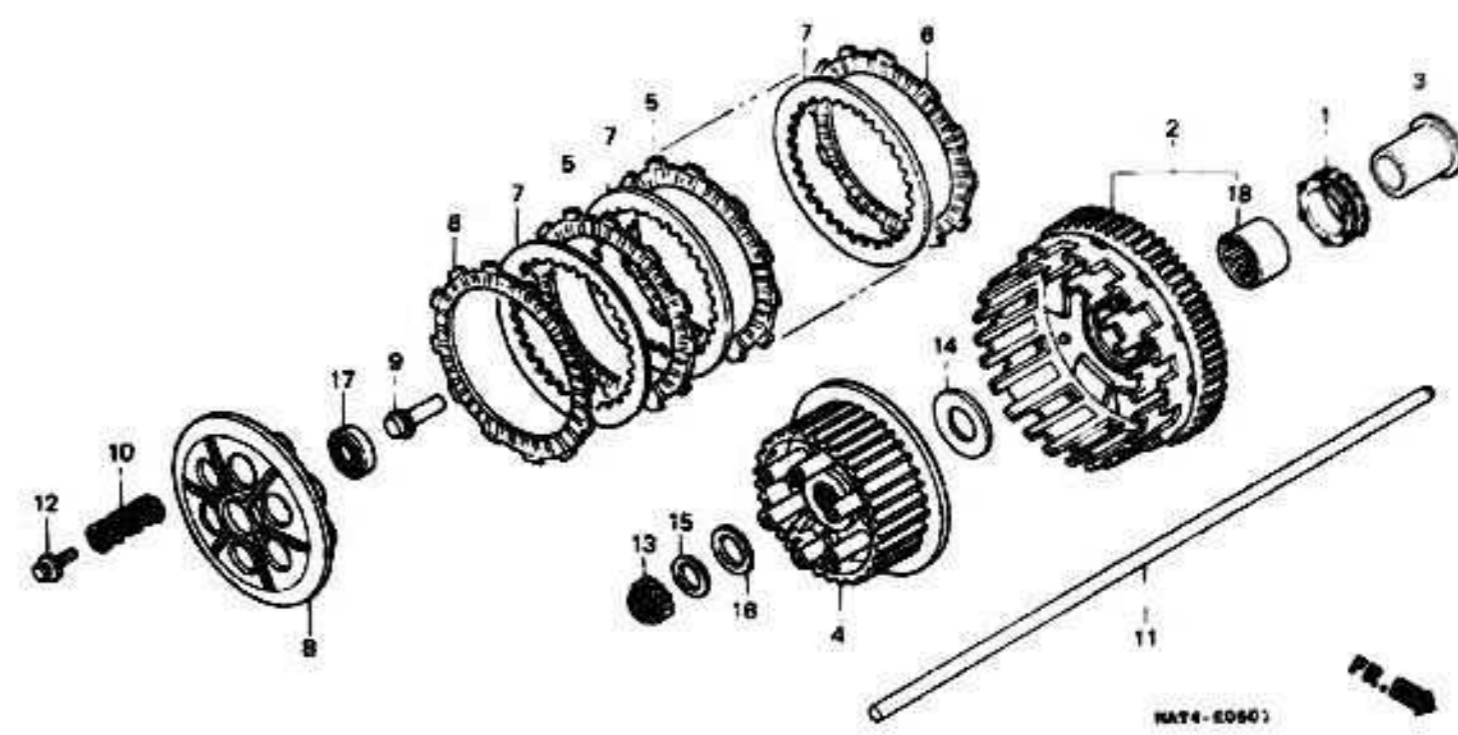

CLUTCH - 99-02

MAT4E0601

7 = CBR1100XX'97
8 = CBR1100XX'98
9 = CBR1100XX'99
0 = CBR1100XX'00

1 = CBR1100XX'01
2 = CBR1100XX'02

E-6-1

Engine
Serial Number

Ref	Description	Model	From	To	AREA	QTY	Part Number	H/C
1	SPROCKET OIL PUMP DRIVE	9 0 1 2				1	15131-MAT-E01	6112252
2	CLUTCH OUTER	9 0 1 2				1	22100-MAT-E00	6113005
3	GUIDE CLUTCH (OUTER)	9 0 1 2				1	22116-MAT-000	5213681
4	CENTER CLUTCH	9 0 1 2				1	22120-MAT-E00	6113013
5	DISK CLUTCH FRICTION	9 0 1 2				5	22201-MAT-E00	6113021
6	DISK A CLUTCH FRICTION	9 0 1 2				2	22201-MAT-000	5213715
7	PLATE CLUTCH	9 0 1 2				6	22321-MAT-000	5213731
8	PLATE CLUTCH PRESSURE	9 0 1 2				1	22350-MAT-E00	6113039
9	PIECE CLUTCH JOINT	9 0 1 2				1	22355-MAT-000	5213756
10	SPRING CLUTCH	9 0 1 2				6	22401-MAT-E00	6113047
11	ROD CLUTCH LIFTER	9 0				1	22850-MAT-E00	6113054
	ROD CLUTCH LIFTER	1 2				1	22850-MAT-000	5213798
12	BOLT-WASHER (6X35)	9 0 1 2				6	90022-MAT-E00	6114482
13	NUT LOCK (25MM)	9 0 1 2				1	90231-MS2-610	3377561
14	WASHER THRUST (28.2X56X2)	9 0 1 2				1	90401-MS2-610	3377603
15	WASHER SPRING (25MM) (CHUO HATSUJO)	9 0 1 2				1	90432-MM8-003	2567154
16	WASHER THRUST (25X40X2)	9 0 1 2				1	90451-VM0-000	1774900