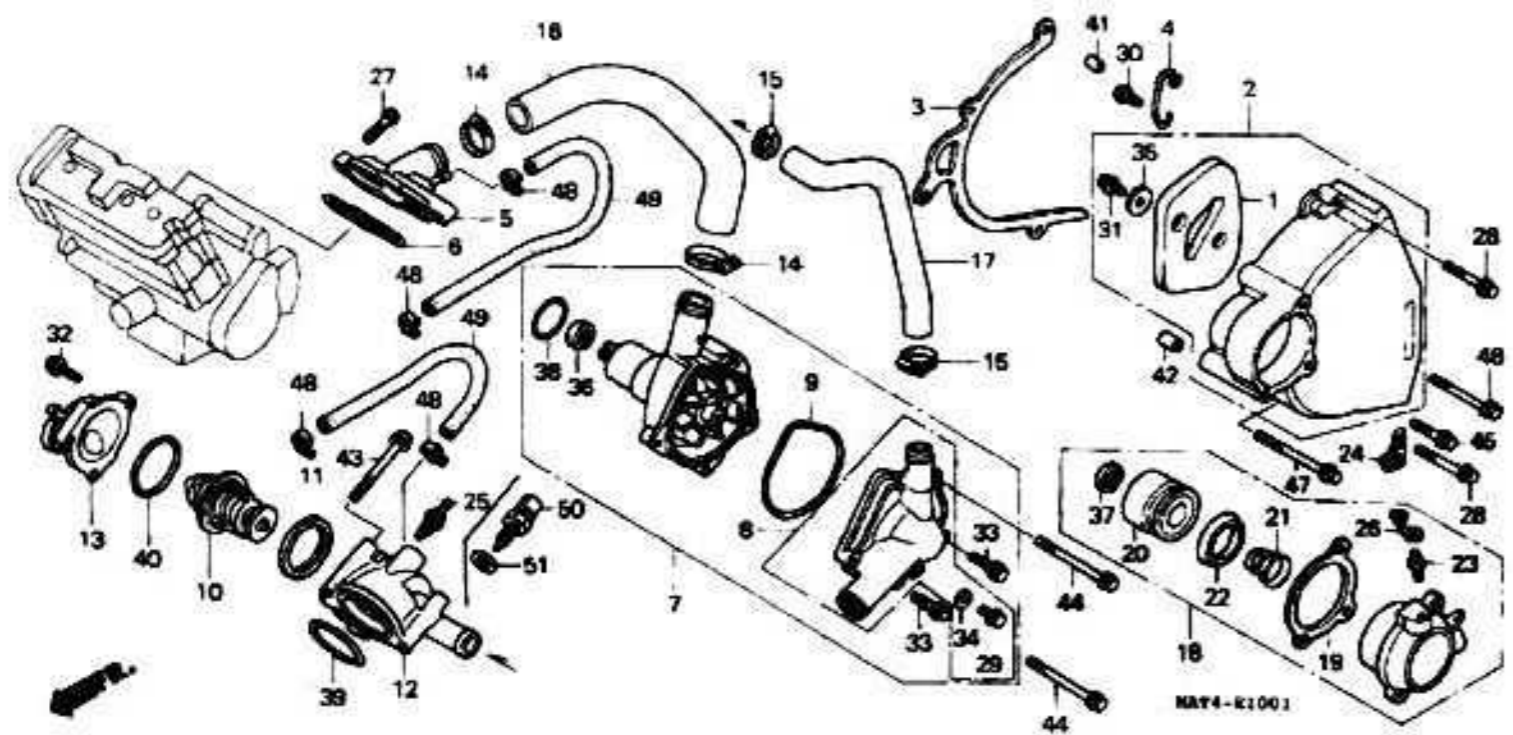

WATER PUMP - 98-02

WATER PUMP - 98-02

MAT4E1001

7 = CBR1100XX'97
8 = CBR1100XX'98
9 = CBR1100XX'99
0 = CBR1100XX'00

1 = CBR1100XX'01
2 = CBR1100XX'02

7 = CBR1100XX'97
8 = CBR1100XX'98
9 = CBR1100XX'99
0 = CBR1100XX'00

1 = CBR1100XX'01
2 = CBR1100XX'02

Engine Serial Number		AREA	QTY	Part Number	H/C
From	To				

Ref	Description	Model	From	To	AREA	QTY	Part Number	H/C
1	RUBBER L COVER	8 9 0 1 2				1	11342-MZ7-000	5212261
2	COVER ASSY L RR	8 9 0 1 2				1	11350-MAT-000	5212279
3	PLATE DRIVE CHAIN GUIDE	8 9 0 1 2				1	11355-MAT-000	5212287
4	CLAMP WIRE	8 9 0				1	16173-MAT-000	5213194
	CLAMP WIRE	1 2				1	16173-MAT-E20	6696736
5	JOINT WATER	8				1	19063-MAT-000	5233416
	JOINT WATER	9 0				1	19060-MAT-E00	6112882
	JOINT WATER	1 2				1	19060-MAT-E20	6696918
6	GASKET WATER JOINT	8 9 0 1 2				1	19064-MAT-000	5233424
7	WATER PUMP ASSY	8 9 0				1	19200-MAT-760	5687025
	WATER PUMP ASSY	1 2				1	19200-MAT-E20	6696926
8	COVER WATER PUMP	8 9 0 1 2				1	19220-MAT-760	5687033
9	GASKET WATER PUMP COVER	8 9 0 1 2				1	19226-MAT-000	5233440
10	THERMOSTAT	8 9 0 1 2				1	19300-MAT-761	5687041
11	RUBBER THERMOSTAT	8 9 0 1 2				1	19305-MN5-000	2804441
12	BODY THERMOSTAT	8				1	19314-MAT-305	5687058
	CASE THERMOSTAT	9 0 1 2				1	19310-MAT-305	6477376
13	COVER THERMOSTAT	8				1	19315-MAT-760	5687066

Ref	Description	Model	From	To	AREA	QTY	Part Number	H/C
13	COVER THERMOSTAT	9 0				1	19315-MAT-E00	6112932
	COVER THERMOSTAT	1 2				1	19315-MAT-E20	6696934
14	BAND WATER HOSE	8 9 0 1 2				2	19504-ZG8-000	3506664
15	CLAMP HOSE (24-32)	8 9 0 1 2				2	19516-ML7-691	3991437
16	HOSE WATER	8 9 0 1 2				1	19521-MAT-000	5233499
17	HOSE B WATER	8 9 0 1 2				1	19523-MAT-760	5687090
18	CYLINDER ASSY SLAVE	8 9 0 1 2				1	22860-MT7-000	4482931
19	GASKET SLAVE CYLINDER	8 9 0 1 2				1	22862-MW7-650	3939824
20	PISTON SLAVE CYLINDER	8 9 0 1 2				1	22863-MJ8-003	1763416
21	SPRING SLAVE CYLINDER	8 9 0 1 2				1	22864-MT7-006	4482949
22	CUP PISTON	8 9 0 1 2				1	22865-MJ8-003	1763424
23	SCREW BLEEDER	8 9 0 1 2				1	22866-MF2-711	2247666
24	CLAMP SWITCH WIRE	8 9 1 2				1	35211-443-760	1390160
25	SENDING UNIT WATER TEMPERATURE (DENSO)	8				1	37750-PC1-004	1130780
26	CAP BLEEDER	8 9 0 1 2				1	43353-461-771	0954230
27	BOLT FLANGE (6X25) (NSHF)	8 9 0 1 2				2	90004-GHB-670	4774170
28	BOLT FLANGE (6X40) (NSHF)	8 9 0 1 2				2	90005-GHB-710	4938320
29	BOLT FLANGE (6X12)	8 9 0 1 2				1	90013-MW0-000	4046322
30	BOLT FLANGE (6X14)	8 9 0				1	90014-952-000	0803619
	BOLT FLANGE (6X12)	1 2				1	90029-MT4-000	3472826
31	BOLT FLANGE (6X10)	8 9 0 1 2				2	90083-657-000	0584581
32	BOLT FLANGE (6X25)	8 9 0 1 2				3	90121-MV9-670	3705852
33	BOLT FLANGE (6X25)	8 9 0 1 2				2	90121-MW0-000	4046546
34	WASHER SEALING (6.5MM)	8 9 0 1 2				1	90463-ML7-000	2408680
35	WASHER TANK RUBBER	8 9 0 1 2				2	90503-898-000	1106798
36	OIL SEAL (12X26X7)	8 9 0 1 2				1	91201-MV4-003	5578885
37	OIL SEAL (8X18X5) (NISSIN)	8 9 0 1 2				1	91209-MB0-003	1243872
38	O-RING (32.95X2.62) (ARAI)	8 9 0 1 2				1	91302-MB0-013	1435114
39	O-RING (47X1.9) (ARAI)	8 9 0 1 2				1	91352-KM1-005	1938265
40	O-RING SPROCKET HUB (52X2)	8 9 0 1 2				1	91352-MN8-003	2902476
41	PIN A DOWEL (8X10)	8 9 0 1 2				2	94301-08100	0081711
42	PIN A DOWEL (8X14)	8 9 0 1 2				2	94301-08140	0069310
43	BOLT FLANGE (6X60)	8 9 0 1 2				2	95701-06050-00	2791119