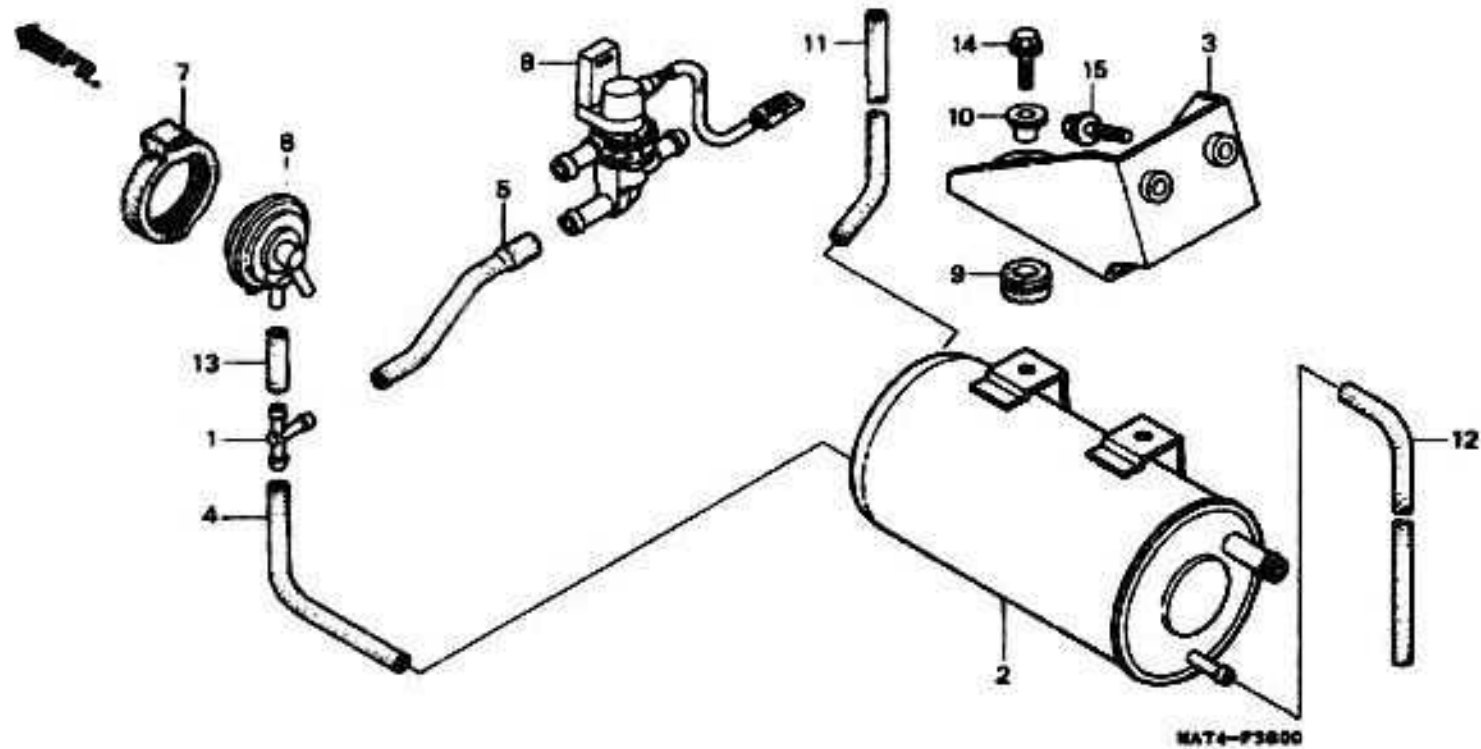

### EVAP CANISTER - 97-98

7 = CBR1100X'97  
8 = CBR1100X'98  
9 = CBR1100X'99  
0 = CBR1100X'00

1 = CBR1100X'01  
2 = CBR1100X'02

F-38

Frame  
Serial Number

Ref	Description	Model	From	To	AREA	QTY	Part Number	H/C
1	JOINT, THREE-WAY	7 8			AC	1	17303-MJ1-790	2212066
2	CANISTER, EVAPORATIVE EMISSION	7 8			AC	1	17410-MAT-752	5213319
3	STAY, CANISTER MOUNTING	7 8			AC	1	17415-MAT-750	5213327
4	TUBE A	7 8			AC	1	17420-MAT-750	5213335
5	TUBE B	7 8			AC	1	17425-MAT-750	5213343
6	VALVE, PURGE CONTROL	7 8			AC	1	17440-RS2-721	3372612
7	RUBBER, PURGE CONTROL VALVE SETTING	7 8			AC	1	17451-ME5-750	1557156
8	PULSE SECONDARY AIR INJECTION SOLENOID VALVE	7 8			AC	1	17455-MAT-750	5213350
9	RUBBER, CANISTER SETTING	7 8			AC	2	19051-MB4-880	1781509
10	COLLAR, CANISTER MOUNT	7 8			AC	2	19052-MB4-880	1781517
11	BULK HOSE, VACUUM (3.5X1000) (3.5X200)	7 8			AC	1	95005-35001-20M	5137153
12	BULK HOSE, VACUUM (3.5X1000) (3.5X250)	7 8			AC	1	95005-35001-20M	5137153
13	BULK HOSE, VACUUM (8X1000) (8X45)	7 8			AC	1	95005-80001-20M	5243910
14	BOLT, FLANGE (6X18)	7 8			AC	2	95701-06018-07	2410918
15	BOLT, FLANGE (6X20)	7 8			AC	2	95701-06020-07	2251288