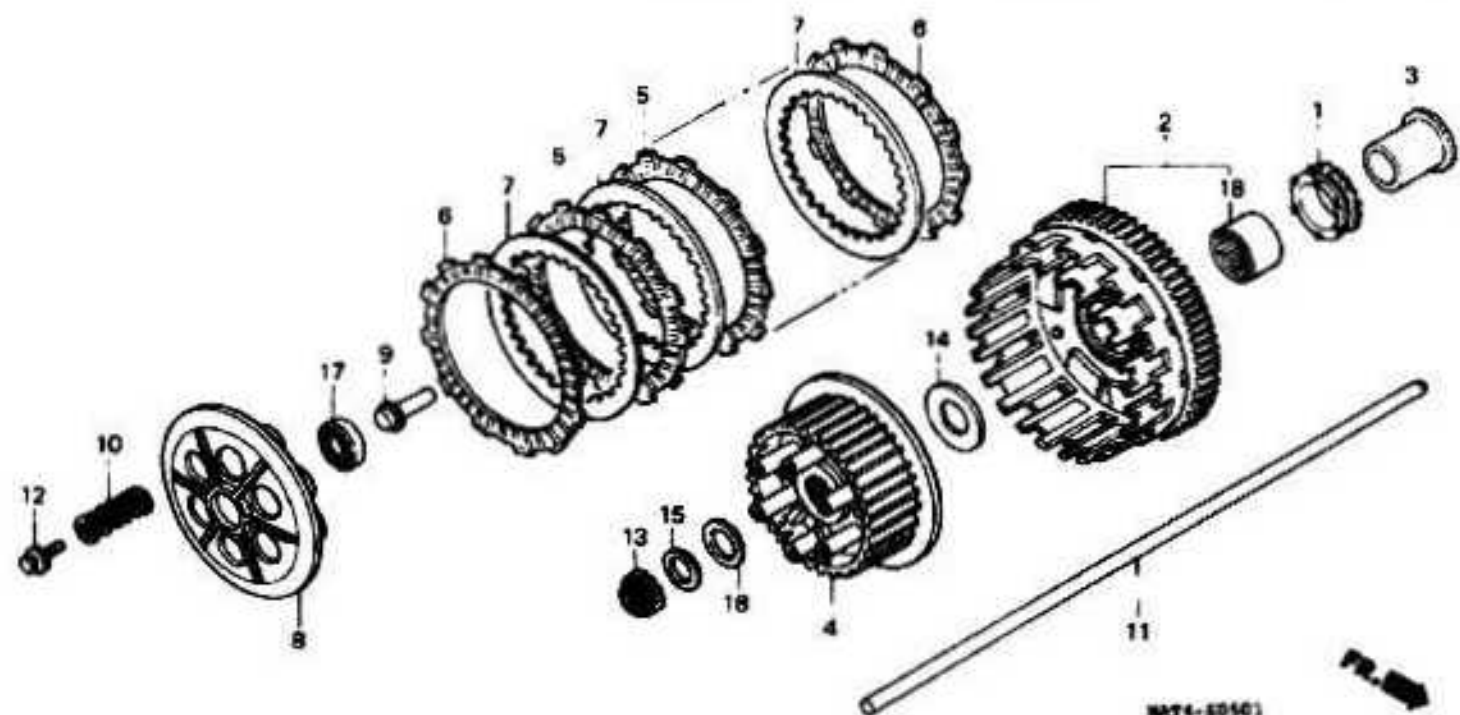

CLUTCH - 99-02

MAT4-80561

MAT4E0601