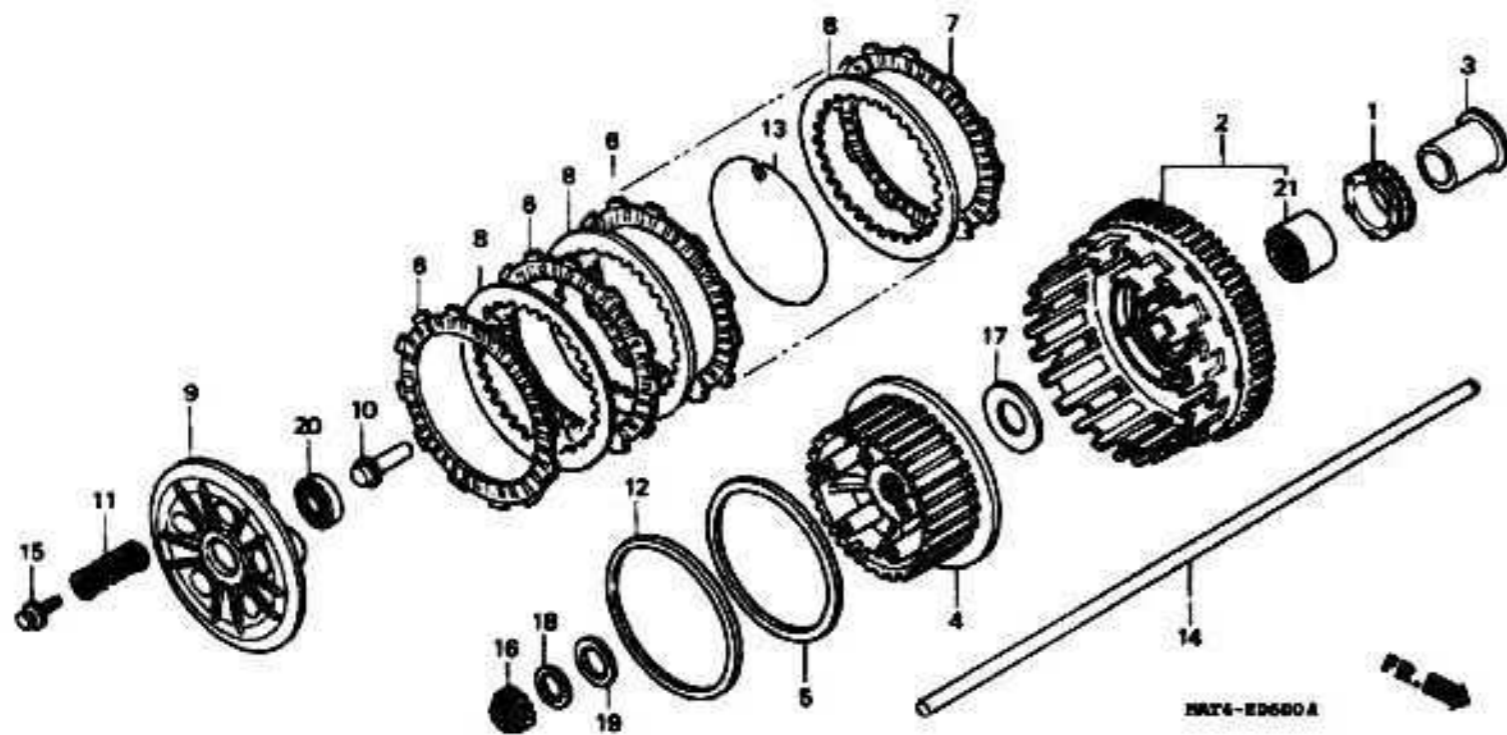

CLUTCH - 97-98

MAT4E0600A

7 = CBR1100XX'97
8 = CBR1100XX'98
9 = CBR1100XX'99
0 = CBR1100XX'00

1 = CBR1100XX'01
2 = CBR1100XX'02

E-6

Engine
Serial Number

Ref	Description	Model	From	To	AREA	QTY	Part Number	H/C
17	WASHER THRUST (28.2X56X2)	7 8				1	90401-MS2-610	3377603
18	WASHER SPRING (25MM) (CHUO HATSUJO)	7 8				1	90432-MM8-003	2567154
19	WASHER THRUST (25X40X2)	7 8				1	90451-VM0-000	1774900
20	BEARING RADIAL BALL (16003)	7 8				1	91008-KK6-000	2043123
	BEARING RADIAL BALL (16003)	7 8				1	91008-362-000	0334854
	BEARING RADIAL BALL (16003)	7 8				1	91010-HC0-003	2519544
	BEARING RADIAL BALL (16003)	7 8				1	91011-KK6-013	5017322
21	BEARING NEEDLE (35X42X30)	7 8				1	91024-MM3-671	3712106