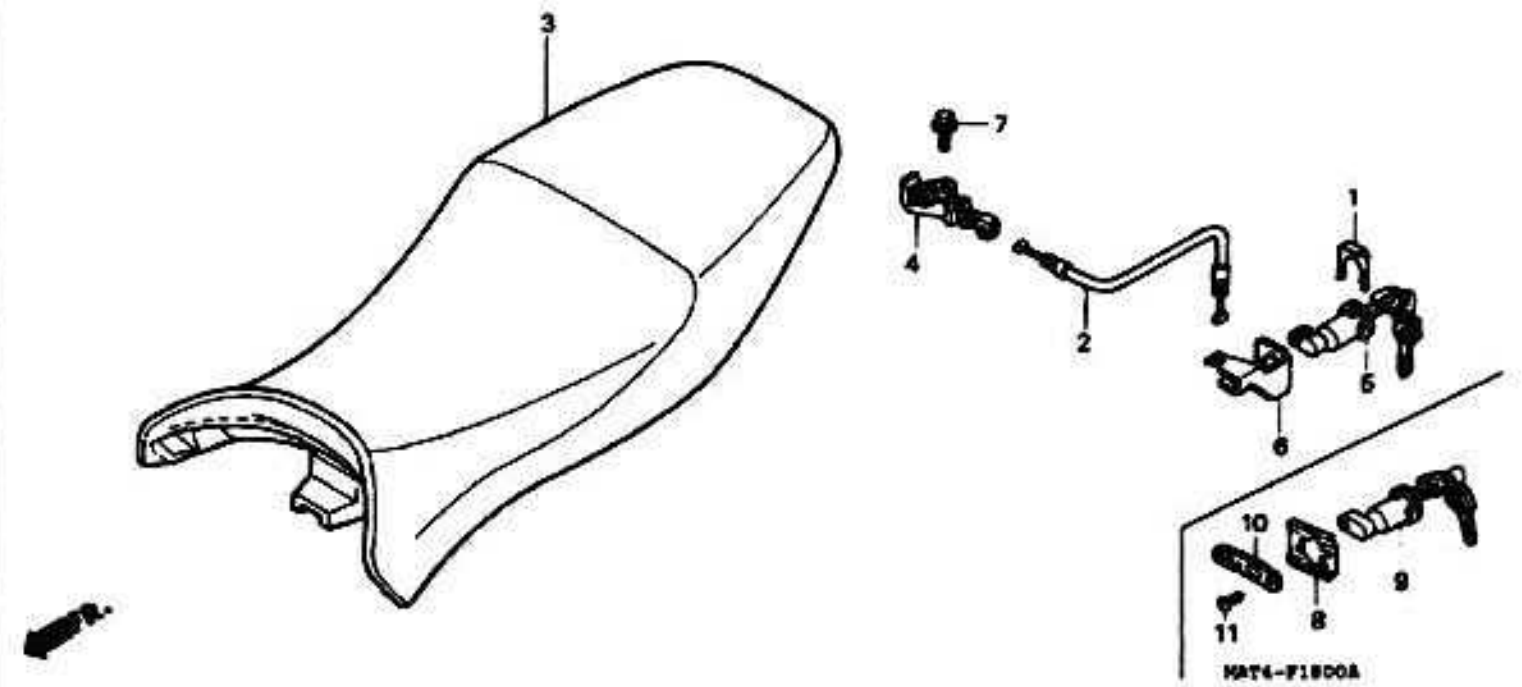

# SEAT

MAT4F1800A

7 = CBR1100XX'97  
8 = CBR1100XX'98  
9 = CBR1100XX'99  
0 = CBR1100XX'00

1 = CBR1100XX'01  
2 = CBR1100XX'02

F-18

Frame  
Serial Number

Ref	Description	Model	From	To	AREA	QTY	Part Number	H/C
1	SPRING LOCK KEY SETTING	7 8				1	75581-GN8-920	2908895
2	CABLE SEAT LOCK	7 8				1	77156-MAT-000	5215694
	CABLE SEAT LOCK	9 0 1 2				1	77156-MAT-D00	6114284
3	SEAT ASSY.. DOUBLE	7 8 9 0 1 2				1	77200-MAT-000	5215702
4	HOOK SEAT CATCH	7 8 9 0 1 2				1	77220-KY6-000	3471992
5	KEY SEAT LOCK	7 8				1	77239-KAB-000	3172996
6	STAY SEAT LOCK CABLE	7 8				1	77242-MAT-000	5215710
7	BOLT FLANGE (6X12)	7 8 9 0 1 2				1	96001-06012-07	2105948
8	SPRING LOCK KEY SETTING	9 0 1 2				1	75581-MAT-D00	6114268
9	KEY SEAT LOCK	9 0 1 2				1	77234-MBL-611	6089338
10	PLATE SEAT LOCK CABLE	9 0 1 2				1	77242-MAT-D00	6114300
11	SCREW TAPPING (4X12)	9 0 1 2				1	93903-24380	0562090