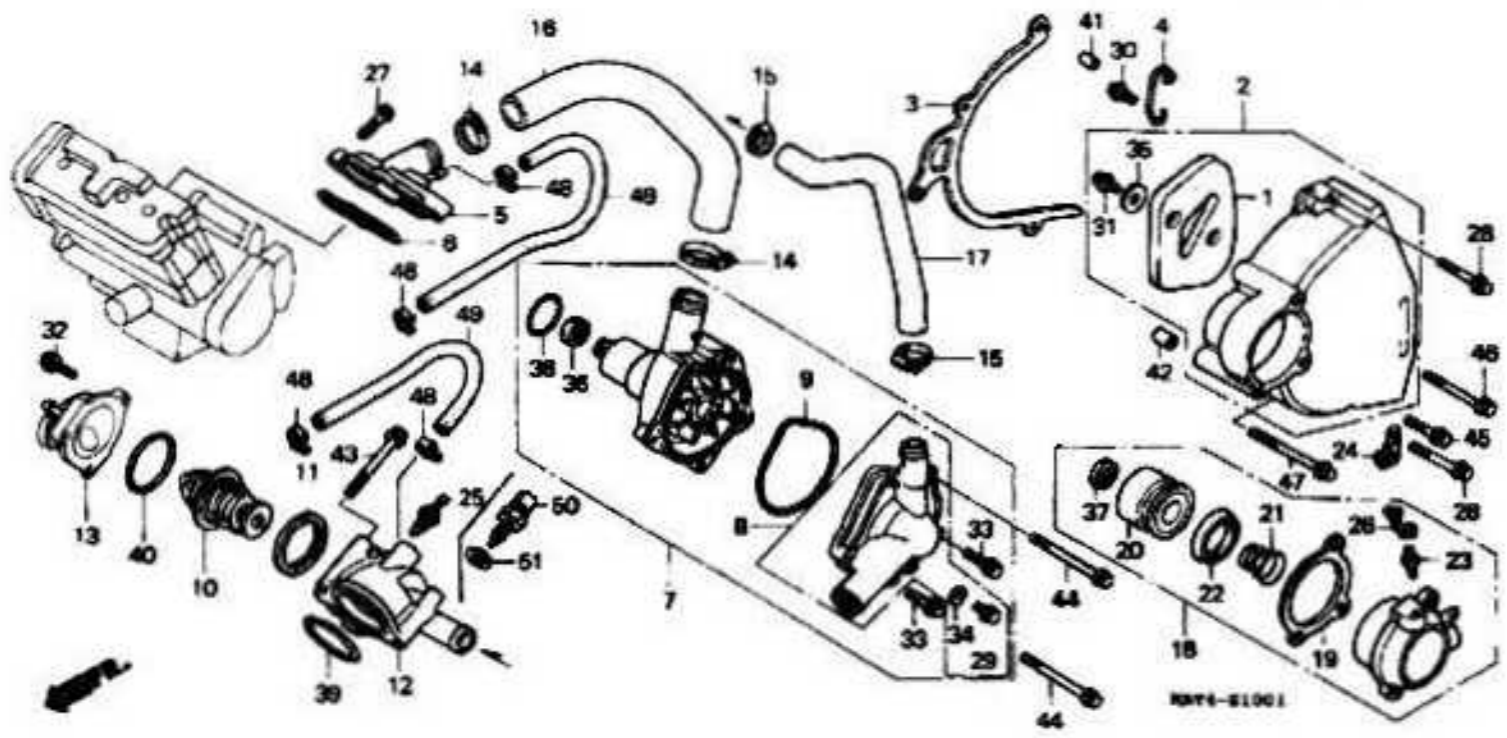

WATER PUMP - 98-02

MAT4E1001

7 = CBR1100XX'97
8 = CBR1100XX'98
9 = CBR1100XX'99
0 = CBR1100XX'00

1 = CBR1100XX'01
2 = CBR1100XX'02

E-10-1

Engine
Serial Number

Ref	Description	Model	From	To	AREA	QTY	Part Number	H/C
44	BOLT FLANGE (6X65)	8 9 0 1 2				2	95701-06065-07	2411007
45	BOLT FLANGE (6X20)	8 9 0 1 2				1	96001-06020-07	2479624
46	BOLT FLANGE (6X75)	8 9 0 1 2				1	96001-06075-07	2466530
47	BOLT FLANGE (6X80)	8 9 0 1 2				1	96001-06080-07	2479681
48	CLAMP RADIATOR HOSE	9 0 1 2				4	19507-MAT-000	5319520
49	HOSE THERMOBODY	9 0 1 2				2	19512-MAT-E00	6112955
50	SENSOR ASSY WATER TEMPERATURE	9 0				1	37870-MAT-EL1	6113526
	SENSOR ASSY WATER TEMPERATURE	1 2				1	37870-MBG-003	5774591
51	WASHER SPECIAL (12MM)	9 0 1 2				1	90454-MC7-000	1210848