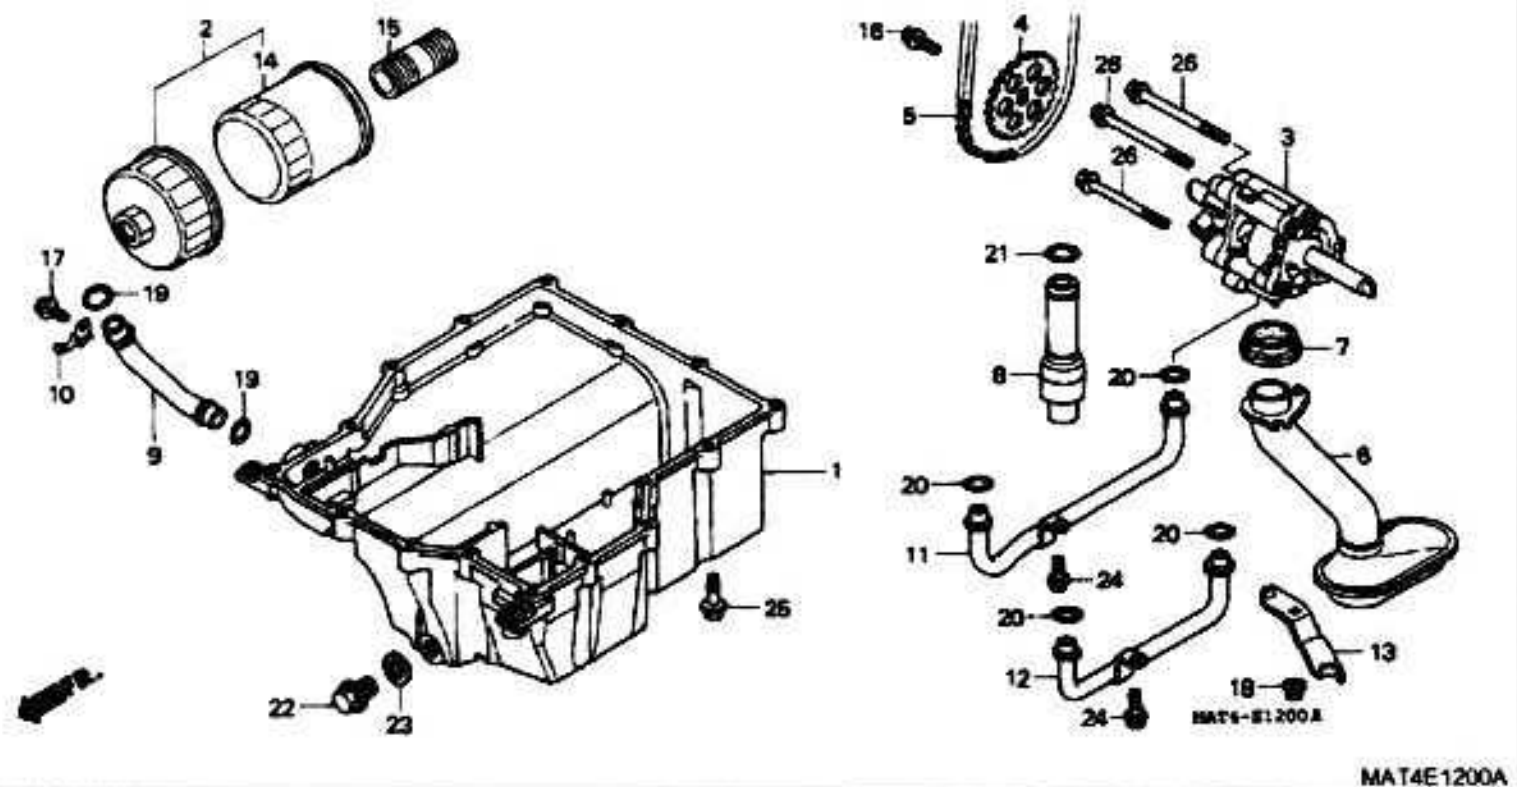

OIL PUMP

7 = CBR1100XX 97 8 = CBR1100XX 98 9 = CBR1100XX 99 0 = CBR1100XX 00	1 = CBR1100XX 01 2 = CBR1100XX 02	E-12
		Engine Serial Number

Ref	Description	Model	From	To	AREA	QTY	Part Number	H/C
1	PAN OIL	7 8 9 0				1	11210-MAT-000	5212220
	PAN OIL	1 2				1	11210-MAT-E20	6696678
2	FILTER SET OIL	7 8 9 0 1 2				(1)	15010-MW0-000	4080842
3	PUMP ASSY. OIL	7 8 9 0 1 2				1	15100-MAT-000	5212857
4	SPROCKET OIL PUMP DRIVEN	7 8 9 0 1 2				1	15134-MAT-000	5212865
5	CHAIN OIL PUMP (DID 25H-56LE)	7 8 9 0 1 2				1	15140-MAT-003	5212873
6	STRAINER OIL	7 8 9 0 1 2				1	15150-MAT-000	5212881
7	GASKET OIL STRAINER	7 8 9 0 1 2				1	15154-MAT-000	5212899
8	VALVE ASSY RELIEF	7 8 9 0 1 2				1	15220-MAT-000	5212907
9	PIPE OIL RETURN	7 8 9 0 1 2				1	15241-MAT-000	5212915
10	PLATE STAY	7 8 9 0 1 2				1	15242-MAT-000	5212923
11	PIPE A OIL	7 8 9 0 1 2				1	15310-MAT-000	5212931
12	PIPE B OIL	7 8 9 0 1 2				1	15320-MAT-000	5212949
13	STAY OIL PATH PIPE	7 8 9 0 1 2				1	15331-MAT-000	5212956
14	FILTER OIL (TOYO)	7 8 9 0 1 2				1	15410-MM9-013	4038923
15	BOSS OIL FILTER	7 8 9 0 1 2				1	90019-MB0-000	1243435
16	BOLT-WASHER (6X12)	7 8 9 0 1 2				1	90021-MM5-000	2551760
17	BOLT FLANGE (6X12)	7 8 9 0 1 2				1	90029-MT4-000	3472826

OIL PUMP

7 = CBR1100XX 97 8 = CBR1100XX 98 9 = CBR1100XX 99 0 = CBR1100XX 00	1 = CBR1100XX 01 2 = CBR1100XX 02	E-12						
		Engine Serial Number						
Ref	Description	Model	From	To	AREA	QTY	Part Number	H/C
18	NUT. U (6MM)	7 8 9 0 1 2				1	90301-473-003	1187707
19	O-RING (14.6X3.7) (ARAI)	7 8 9 0 1 2				2	91309-MB0-003	1260843
20	O-RING (9.6X2.6) (ARAI)	7 8 9 0 1 2				4	91309-ML7-003	2408847
21	O-RING (14.7X2.2) (ARAI)	7 8 9 0 1 2				1	91313-MB0-003	1260868
	O-RING (14.8X2.2)	7 8 9 0 1 2				1	91313-MG7-004	3353620
22	BOLT DRAIN PLUG (14MM)	7 8 9 0 1 2				1	92800-14000	0171777
23	WASHER DRAIN PLUG (14MM)	7 8 9 0 1 2				1	94109-14000	0171876
24	BOLT FLANGE (6X14)	7 8 9 0 1 2				2	95701-06014-00	2410884
25	BOLT FLANGE (6X32)	7 8 9 0 1 2				16	95701-06032-00	2105855
26	BOLT FLANGE (6X85)	7 8 9 0 1 2				3	95701-06085-00	2545317

7 = CBR1100XX 97 8 = CBR1100XX 98 9 = CBR1100XX 99 0 = CBR1100XX 00	1 = CBR1100XX 01 2 = CBR1100XX 02	E-12						
		Engine Serial Number						
Ref	Description	Model	From	To	AREA	QTY	Part Number	H/C
1	PAN OIL	7 8 9 0				1	11210-MAT-000	5212220
	PAN OIL	1 2				1	11210-MAT-E20	6696678
2	FILTER SET OIL	7 8 9 0 1 2				(1)	15010-MW0-000	4080842
3	PUMP ASSY. OIL	7 8 9 0 1 2				1	15100-MAT-000	5212857
4	SPROCKET OIL PUMP DRIVEN	7 8 9 0 1 2				1	15134-MAT-000	5212865
5	CHAIN OIL PUMP (DID 25H-56LE)	7 8 9 0 1 2				1	15140-MAT-003	5212873
6	STRAINER OIL	7 8 9 0 1 2				1	15150-MAT-000	5212881
7	GASKET OIL STRAINER	7 8 9 0 1 2				1	15154-MAT-000	5212899
8	VALVE ASSY RELIEF	7 8 9 0 1 2				1	15220-MAT-000	5212907
9	PIPE OIL RETURN	7 8 9 0 1 2				1	15241-MAT-000	5212915
10	PLATE STAY	7 8 9 0 1 2				1	15242-MAT-000	5212923
11	PIPE A OIL	7 8 9 0 1 2				1	15310-MAT-000	5212931
12	PIPE B OIL	7 8 9 0 1 2				1	15320-MAT-000	5212949
13	STAY OIL PATH PIPE	7 8 9 0 1 2				1	15331-MAT-000	5212956
14	FILTER OIL (TOYO)	7 8 9 0 1 2				1	15410-MM9-013	4038923
15	BOSS OIL FILTER	7 8 9 0 1 2				1	90019-MB0-000	1243435
16	BOLT-WASHER (6X12)	7 8 9 0 1 2				1	90021-MM5-000	2551760
17	BOLT FLANGE (6X12)	7 8 9 0 1 2				1	90029-MT4-000	3472826