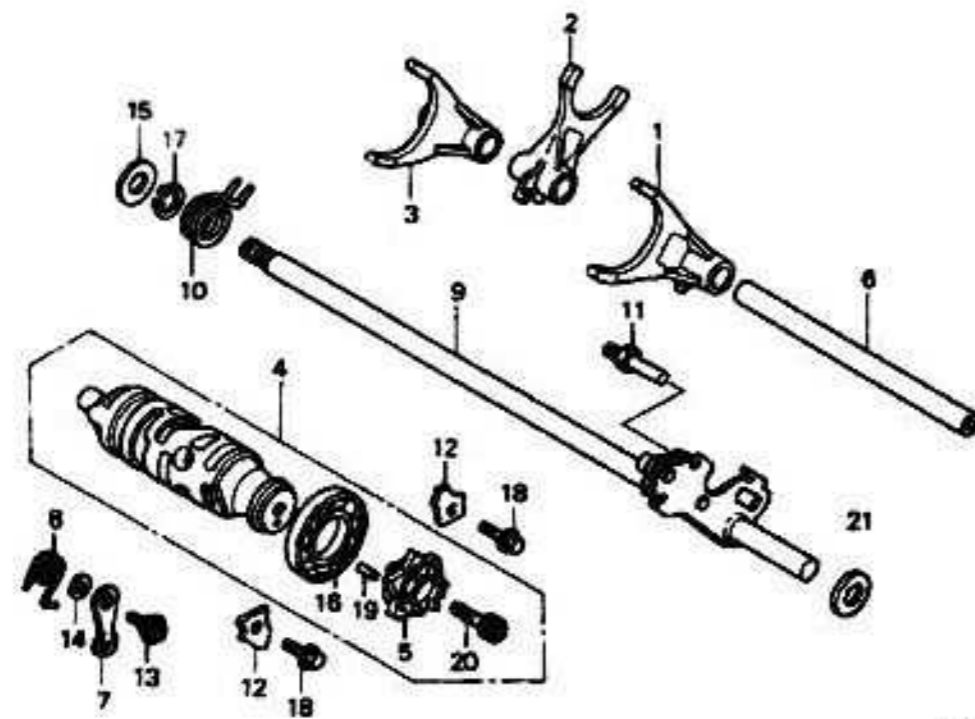

GEARSHIFT DRUM

MAT4-E1700A

MAT4E1700A

7 = CBR1100XX'97
8 = CBR1100XX'98
9 = CBR1100XX'99
0 = CBR1100XX'00

1 = CBR1100XX'01
2 = CBR1100XX'02

E-17

Engine
Serial Number

Ref	Description	Model	From	To	AREA	QTY	Part Number	H/C
1	FORK R. GEARSHIFT	7 8 9 0 1 2				1	24211-MAT-000	5213962
2	FORK CENTER GEARSHIFT	7 8 9 0 1 2				1	24212-MAT-000	5213970
3	FORK L. GEARSHIFT	7 8 9 0 1 2				1	24213-MAT-000	5213988
4	DRUM ASSY. GEARSHIFT	7 8				1	24310-MAT-000	5213996
	DRUM ASSY. GEARSHIFT	9 0 1 2				1	24310-MAT-E00	6113153
5	CENTER SHIFT DRUM	7 8				1	24315-MND-791	4229720
	CENTER SHIFT DRUM	9 0 1 2				1	24315-MAS-E00	5737713
6	SHAFT. GEARSHIFT FORK	7 8 9 0 1 2				1	24321-MV9-670	3696036
7	STOPPER. GEARSHIFT DRUM	7 8				1	24430-MAT-000	5214002
	STOPPER. GEARSHIFT DRUM	9 0 1 2				1	24430-MT3-000	3484045
8	SPRING. DRUM STOPPER	7 8				1	24435-MAT-000	5214010
	SPRING. DRUM STOPPER	9 0 1 2				1	24435-MAT-E00	6113161
9	SPINDLE GEARSHIFT	7 8 1 2				1	24610-MAT-000	5214028
	SPINDLE GEARSHIFT	9 0				1	24610-MAT-E00	6113179
10	SPRING SHIFT RETURN	7 8				1	24651-MAT-000	5214036
	SPRING SHIFT RETURN	9 0 1 2				1	24651-MBB-000	5363288
11	PIN. SHIFT RETURN SPRING	7 8 9 0 1 2				1	24652-028-000	0014357
12	PLATE. DRUM SETTING	7 8 9 0 1 2				2	24655-MV9-670	3696077

GEARSHIFT DRUM

7 = CBR1100XX'97
8 = CBR1100XX'98
9 = CBR1100XX'99
0 = CBR1100XX'00

1 = CBR1100XX'01
2 = CBR1100XX'02

E-17

Engine
Serial Number

Ref	Description	Model	From	To	AREA	QTY	Part Number	H/C
13	PIVOT. SHIFT DRUM STOPPER ARM	7 8 9 0 1 2				1	90022-MY5-600	4517686
14	WASHER. DRUM STOPPER	7 8 9 0 1 2				1	90417-360-000	0341099
15	WASHER (14MM)	7 8 9 0 1 2				1	90451-155-000	1032143
16	BEARING. BALL (16005) (NTN CORP.)	7 8 9 0 1 2				1	91008-374-003	0362855
17	CIRCLIP (OUTER) (14MM)	7 8 9 0 1 2				1	94510-14000	0213389
18	BOLT. FLANGE (6X14)	7 8 9 0 1 2				2	95701-06014-00	2410884
19	ROLLER (4XB)	7 8 9 0 1 2				1	96220-40080	1357383
20	BOLT. SOCKET (8X20)	7 8 9 0 1 2				1	96600-08020-10	4046967
21	WASHER (14.2X23X2.6)	9 0 1 2				1	90408-MN5-000	2811016