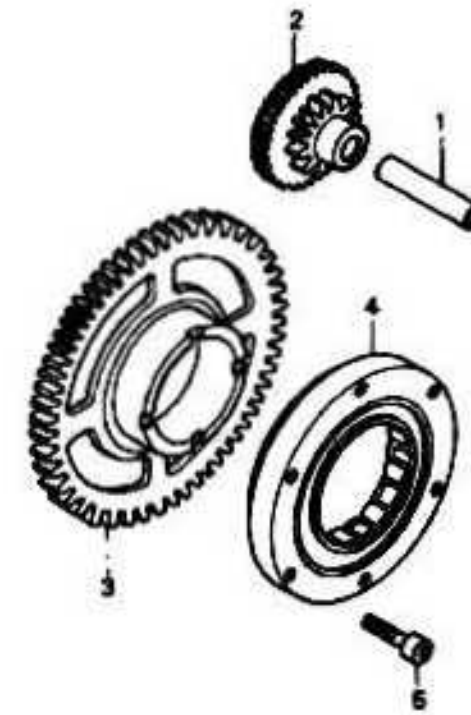

STARTER CLUTCH

MAT4-80700A

MAT4E0700A

7 = CBR1100XX'97
8 = CBR1100XX'98
9 = CBR1100XX'99
0 = CBR1100XX'00

1 = CBR1100XX'01
2 = CBR1100XX'02

E-6-1

Ref	Description	Model	Engine Serial Number		AREA	QTY	Part Number	H/C
			From	To				
17	BEARING RADIAL BALL (16003)	9 0 1 2				1	91008-KK6-000	2043123
	BEARING RADIAL BALL (16003)	9 0 1 2				1	91008-362-000	0334854
	BEARING RADIAL BALL (16003)	9 0 1 2				1	91010-HC0-003	2519544
	BEARING RADIAL BALL (16003)	9 0 1 2				1	91011-KK6-013	5017322
18	BEARING NEEDLE (35X42X30)	9 0 1 2				1	91024-MW3-671	3712106

7 = CBR1100XX'97
8 = CBR1100XX'98
9 = CBR1100XX'99
0 = CBR1100XX'00

1 = CBR1100XX'01
2 = CBR1100XX'02

E-7

Ref	Description	Model	Engine Serial Number		AREA	QTY	Part Number	H/C
			From	To				
1	PIN PISTON	7 8 9 0 1 2				1	13111-892-000	0864967
2	GEAR STARTER REDUCTION	7 8 9 0 1 2				1	28101-MAT-000	5214051
3	GEAR STARTER DRIVEN	7 8 9 0 1 2				1	28110-MAT-000	5214069
4	CLUTCH OUTER STARTER	7 8 9 0 1 2				1	28125-MV9-672	4106522
5	BOLT SOCKET (6MM)	7 8 9 0 1 2				6	90085-413-781	0758531