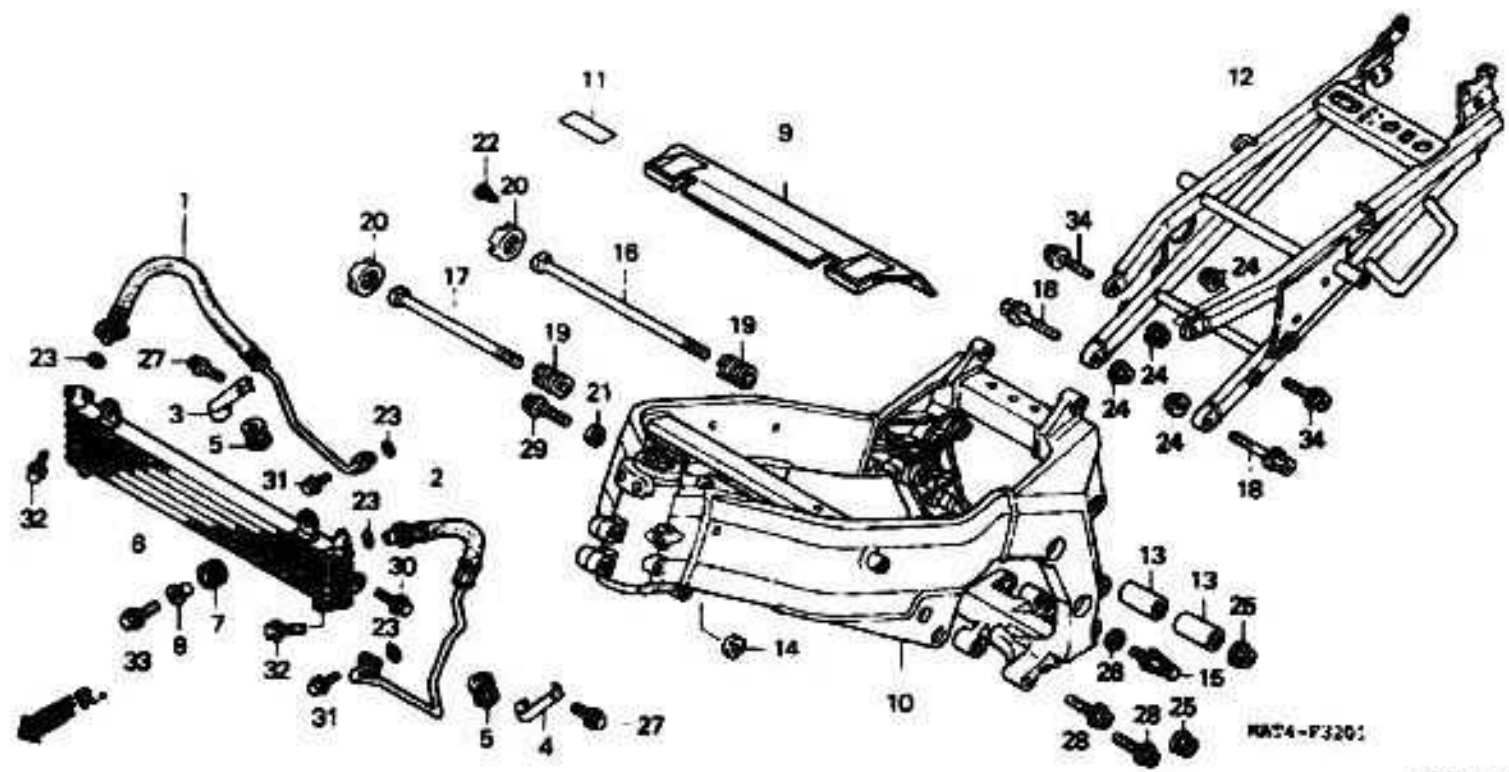

FRAME - 99-02

MAT4F3201

7 = CBR1100XX'97
8 = CBR1100XX'98
9 = CBR1100XX'99
0 = CBR1100XX'00

1 = CBR1100XX'01
2 = CBR1100XX'02

Frame Serial Number		F-32-1	
From	To	AREA	QTY

Ref	Description	Model	From	To	AREA	QTY	Part Number	H/C
1	PIPE R OIL HOSE	9 0 1 2				1	15510-MAT-E00	6112270
2	PIPE L OIL HOSE	9 0 1 2				1	15515-MAT-E00	6112288
3	CLAMP OIL PIPE	9 0 1 2				1	15520-MAT-E00	6112296
4	CLAMP OIL PIPE	9 0 1 2				1	15520-MAT-000	5212980
5	RUBBER OIL PIPE CUSHION	9 0 1 2				2	15521-MA6-000	2547339
6	COOLER OIL	9 0 1 2				1	15600-MAT-ED1	6112304
7	RUBBER RADIATOR MOUNTING	9 0 1 2				2	19051-KA3-830	1906759
8	COLLAR RADIATOR MOUNTING	9 0 1 2				2	19052-MN8-000	2897270
9	GUARD HEAT	9 0 1 2				1	19110-MAT-E00	6112908
10	FRAME "NH377M" (CORE BLACK METALLIC)	9 0			A	1	50100-MAT-D00ZA	6113831
	FRAME "NH377M" (CORE BLACK METALLIC)	9 0			AC	1	50100-MAT-L00ZA	6113849
	FRAME "NH377M" (CORE BLACK METALLIC)	1 2			A	1	50100-MAT-D50ZA	6697254
	FRAME "NH377M" (CORE BLACK METALLIC)	1 2			AC	1	50100-MAT-L20ZA	6697252
11	FILM FRAME PIPE (UPPER)	9 0 1 2				1	50159-KR3-300	2041861
12	RAIL SEAT	9 0				1	50240-MAT-D00	6113856

FRAME - 99-02

7 = CBR1100XX'97
8 = CBR1100XX'98
9 = CBR1100XX'99
0 = CBR1100XX'00

1 = CBR1100XX'01
2 = CBR1100XX'02

Frame Serial Number		F-32-1	
From	To	AREA	QTY

Ref	Description	Model	From	To	AREA	QTY	Part Number	H/C
12	RAIL SEAT	1 2				1	50240-MAT-D50	6697270
13	COLLAR RR ENGINE HANGER (UPPER)	9 0 1 2				2	50357-MAT-000	5215082
14	COLLAR FR ENGINE HANGER (UPPER)	9 0 1 2				1	50358-MN0-000	4044475
15	HOOK MAIN STAND SPRING	9 0 1 2				1	50538-MAT-000	5215132
16	BOLT SPECIAL (12X312)	9 0 1 2				1	90104-MAT-000	5216056
17	BOLT SPECIAL (12X254)	9 0 1 2				1	90105-MAT-000	5216064
18	BOLT SPECIAL (10X47)	9 0 1 2				2	90110-MAT-000	5216106
19	BOLT B RR ENGINE HANGER (LOWER)	9 0 1 2				2	90119-MR8-000	3473030
20	NUT LOCK (22X2.0)	9 0 1 2				2	90310-MR7-000	3453362
21	WASHER PLAIN (10MM)	9 0 1 2				1	90502-MN8-610	3007317
22	PLUG CONE	9 0 1 2				1	90899-KL8-000	2959336
23	O-RING (10X2.6)	9 0 1 2				4	91314-ME5-003	1377506
24	NUT FLANGE (10MM)	9 0 1 2				4	90303-428-900	1078187
	NUT FLANGE (10MM)	9 0 1 2				4	94050-10070	3362183
25	NUT FLANGE (12MM)	9 0 1 2				2	94050-12000	0671123
26	WASHER PLAIN (8MM)	9 0 1 2				1	94102-08700	0687756
27	BOLT FLANGE (6X12)	9 0 1 2				2	95701-06012-07	2387108
28	BOLT FLANGE (10X45)	9 0 1 2				2	95701-10045-07	3488335
29	BOLT FLANGE (10X50)	9 0 1 2				1	95701-10050-00	3454154
	BOLT FLANGE (10X50)	9 0 1 2				1	95701-10050-07	3712270
30	BOLT FLANGE (6X12)	9 0 1 2				2	96001-06012-07	2105948
31	BOLT FLANGE (6X16)	9 0 1				4	96001-06016-00	2105955
	BOLT FLANGE (6X16)	2				4	96001-06016-07	2532737
32	BOLT FLANGE (6X20)	9 0 1 2				4	96001-06020-07	2479624
33	BOLT FLANGE (6X22)	9 0 1 2				2	96001-06022-07	2105971
34	BOLT FLANGE (10X32)	9 0 1 2				2	96400-10032-07	2286979