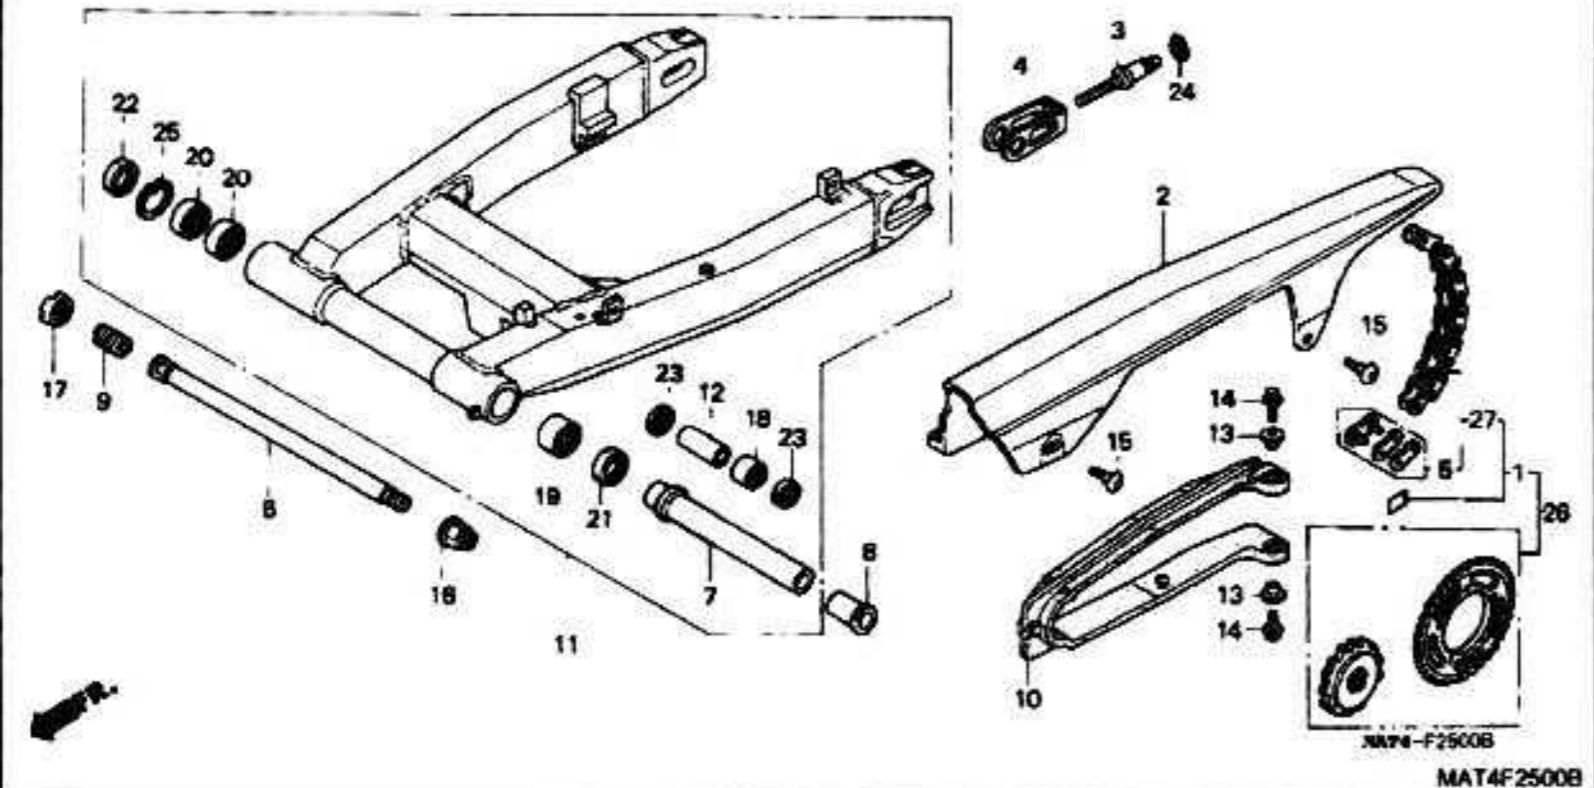

SWINGARM

7 = CBR1100XX'97
8 = CBR1100XX'98
9 = CBR1100XX'99
0 = CBR1100XX'00

1 = CBR1100XX'01
2 = CBR1100XX'02

Frame Serial Number		F-25	
From	To	AREA	QTY

Ref	Description	Model	From	To	AREA	QTY	Part Number	H/C
12	COLLAR, SHOCK CONNECTING ROD	9 0 1 2				1	52453-MAL-G00	5289970
13	COLLAR	7 8 9 0 1 2				2	81312-GJ5-000	1829084
14	BOLT, FLANGE (6X18)	7 8 9 0 1 2				2	90105-MY9-000	4119584
15	SCREW, PAN (6X11)	7 8 9 0 1 2				2	90106-KY2-701	3134053
16	NUT, FLANGE (18MM)	7 8 9 0 1 2				1	90305-MB4-003	1384957
17	NUT, RR. SWINGARM PIVOT	7 8 9 0 1 2				1	90355-469-000	0875401
18	BEARING, NEEDLE (KOYO)	7 8 9 0 1 2				1	91071-KV3-005	2909323
19	BEARING, NEEDLE	7 8 9 0 1 2				1	91071-MR7-003	3453818
20	BEARING, RADIAL BALL (20X37X9)	7 8 9 0 1 2				2	91072-MR7-003	3453826
21	DUST SEAL (28X37X4)	7 8 9 0 1 2				1	91202-MR7-003	3453859
22	DUST SEAL (26X37X5)	7 8 9 0 1 2				1	91214-MR7-003	3453875
23	DUST SEAL (17X24X5) (ARAI)	7 8 9 0 1 2				2	91262-KV3-831	3699246
24	CIRCLIP (OUTER) (10MM)	7 8 9 0 1 2				2	94511-10000	0229534
25	CIRCLIP (INNER) (37MM)	7 8 9 0 1 2				1	94520-37000	1735638
26	CHAIN KIT DRIVE (50-120L)	9 0				1	06406-MAT-A00	6112049
27	CHAIN SET DRIVE (DID50 112-120L) (DAIDO)	9 0 1 2				1	06405-MAT-P00	6112023

SWINGARM

7 = CBR1100XX'97
8 = CBR1100XX'98
9 = CBR1100XX'99
0 = CBR1100XX'00

1 = CBR1100XX'01
2 = CBR1100XX'02

Frame Serial Number		F-25	
From	To	AREA	QTY

Ref	Description	Model	From	To	AREA	QTY	Part Number	H/C
27	CHAIN SET DRIVE (RK50-112-120L) (RK EXCEL)	9 0 1 2				1	06405-MAT-P10	6112031