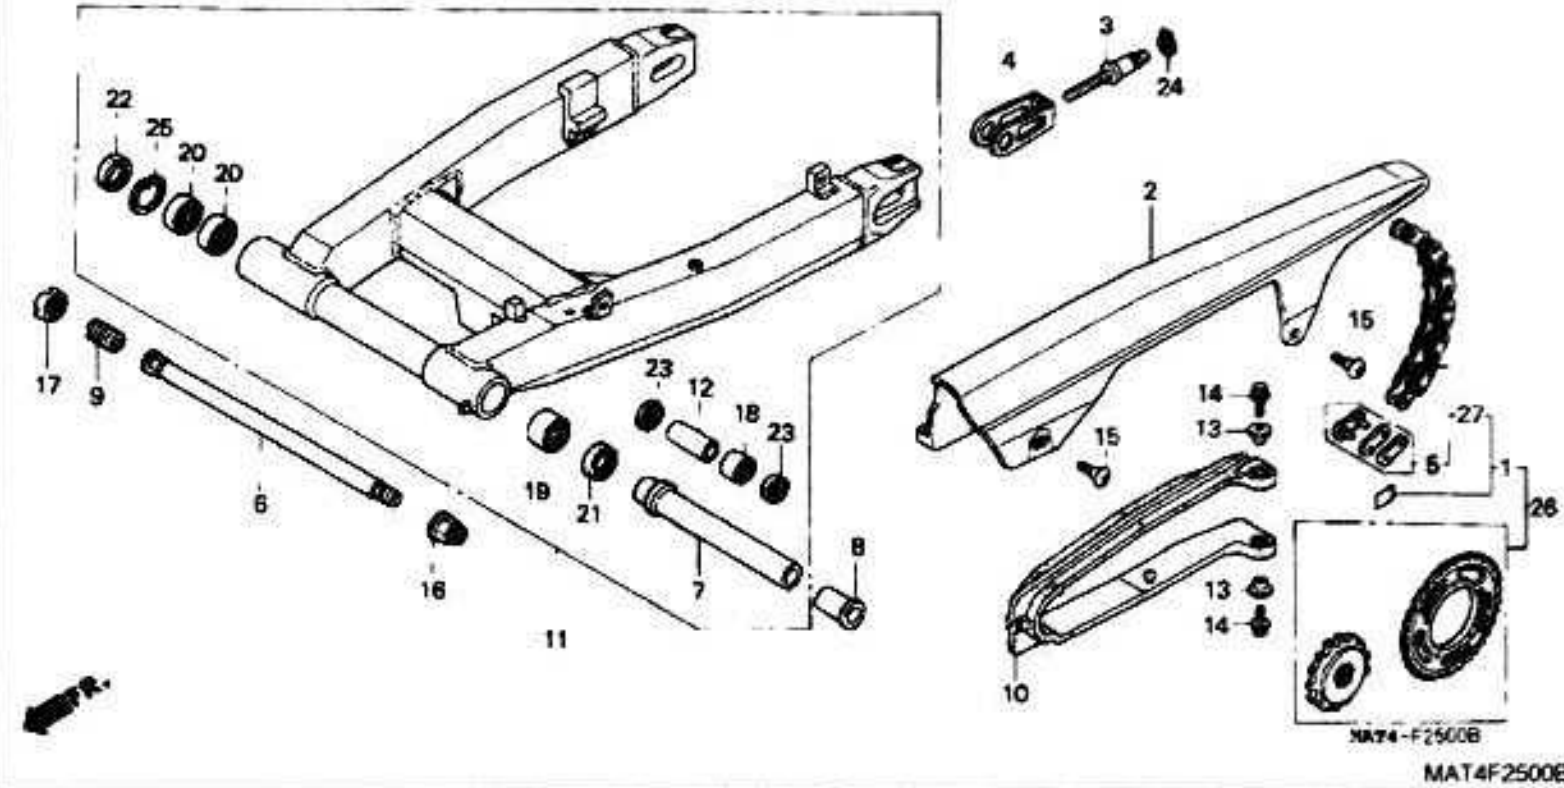

SWINGARM

Standard link number, factory setting

CBR1100XX	110L

SWINGARM

7 = CBR1100XX'97
8 = CBR1100XX'98
9 = CBR1100XX'99
0 = CBR1100XX'00

1 = CBR1100XX'01
2 = CBR1100XX'02

F-25

Frame
Serial Number

Ref	Description	Model	From	To	AREA	QTY	Part Number	H/C
1	CHAIN SET DRIVE	7 8				1	06405-MAT-003	5231857
	CHAIN SET DRIVE (RK50FOZ1) (102L-120L)	7 8				1	06405-MAT-005	5231865
2	CASE DRIVE CHAIN	7 8 9 0 1 2				1	40510-KY6-000	5214522
3	BOLT CHAIN ADJUSTING	7 8 9 0 1 2				2	40542-KV3-700	4198446
4	ADJUSTER CHAIN	7 8 9 0 1 2				2	40543-MAS-000	4936753
5	MASTER LINK (DAIDO)	7 8 9 0 1 2				1	40545-MAT-003	5214630
	MASTER LINK (RK EXCEL)	7 8 9 0 1 2				1	40545-MZ2-306	4180899
6	BOLT SWINGARM PIVOT	7 8 9 0 1 2				1	52101-MW0-000	4044715
7	COLLAR SWINGARM PIVOT	7 8				1	52102-MW0-000	4044723
	COLLAR SWINGARM PIVOT	9 0 1 2				1	52102-MAT-E00	6113953
8	COLLAR B PIVOT	7 8 9 0 1 2				1	52106-MR7-000	3450459
9	BOLT PIVOT ADJUSTING	7 8				1	52109-MR8-000	3470523
	BOLT PIVOT ADJUSTING	9 0 1 2				1	52109-MAT-E00	6113971
10	SLIDER CHAIN	7 8 9 0 1 2				1	52170-MAT-000	5215272
11	SWINGARM SUB-ASSY. RR	7 8				1	52200-MAT-000	5215280
	SWINGARM SUB-ASSY. RR	9 0 1 2				1	52200-MAT-E00	6113989
12	COLLAR SHOCK ARM	7 8				1	52463-KV3-000	2919264