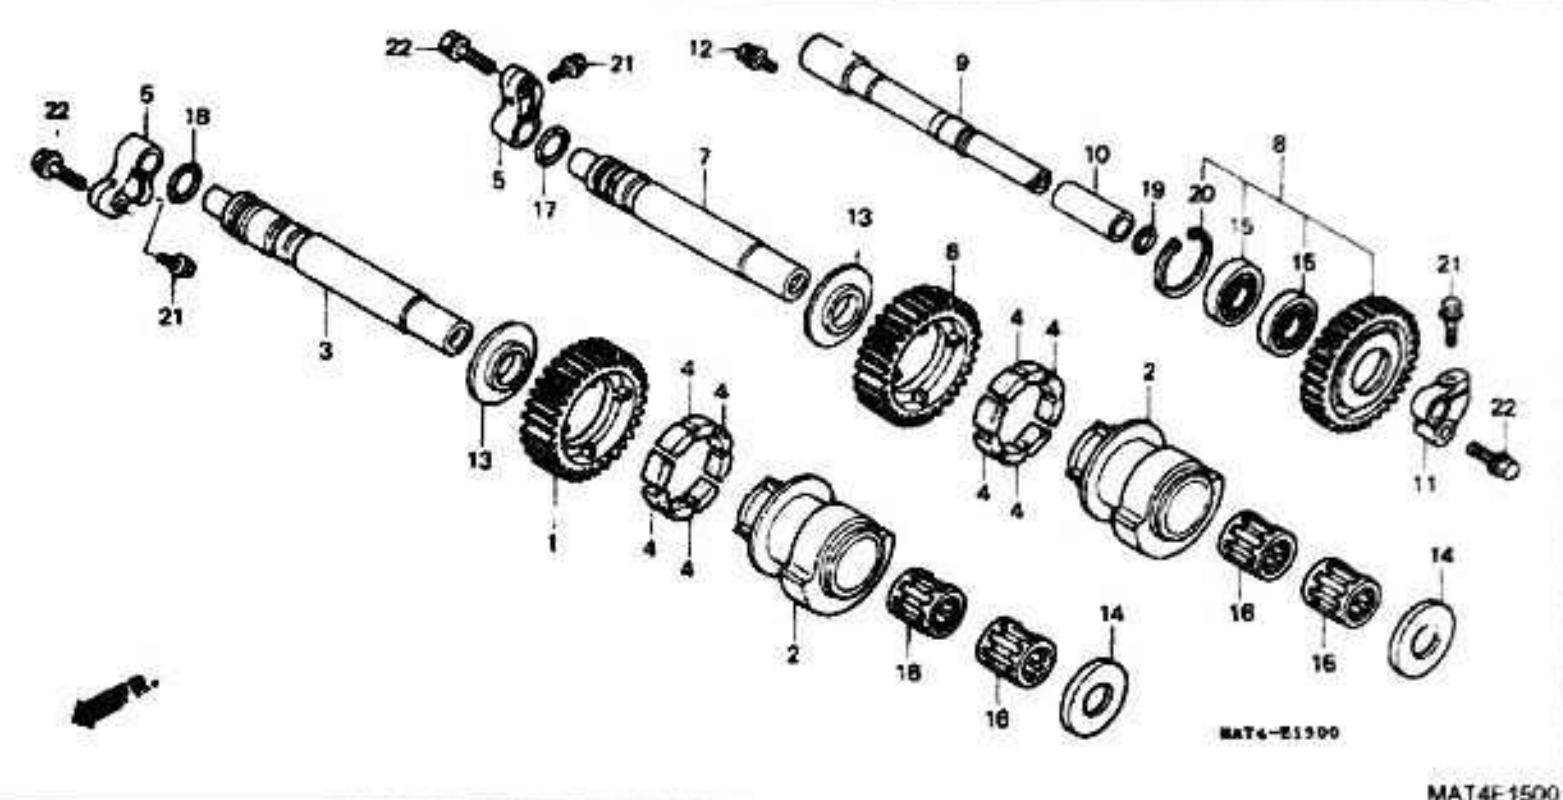

BALANCER

7 = CBR1100XX'97
8 = CBR1100XX'98
9 = CBR1100XX'99
0 = CBR1100XX'00

1 = CBR1100XX'01
2 = CBR1100XX'02

E-15		Engine Serial Number	From	To	AREA	QTY	Part Number	H/C

Ref	Description	Model	From	To	AREA	QTY	Part Number	H/C
1	GEAR, FR. BALANCER	7 8				1	13421-MAT-000	5212576
	GEAR, FR. BALANCER	9 0 1 2				1	13421-MAT-E00	6112197
2	WEIGHT, BALANCER	7 8 9 0 1 2				2	13430-MAT-000	5212584
3	SHAFT, FR. BALANCER	7 8 9 0 1 2				1	13431-MAT-010	5585746
4	RUBBER DAMPER	7 8 9 0 1 2				6	13435-MAT-000	5212600
5	HOLDER, BALANCER SHAFT	7		2003093		2	13436-MAT-000	5212613
	HOLDER, BALANCER SHAFT	7 8 9 0 1 2				2	13436-MAT-010	5265434
6	GEAR, RR. BALANCER	7 8 9 0 1 2				1	13521-MAT-000	5212626
7	SHAFT, RR. BALANCER	7 8 9 0 1 2				1	13531-MAT-010	5585766
8	GEAR, BALANCER (IDLE)	7 8				1	13620-MAT-000	5212642
	GEAR, BALANCER (IDLE)	9 0 1 2				1	13620-MAT-E00	6112205
9	SHAFT, BALANCER (IDLE)	7 8 9 0 1 2				1	13631-MAT-000	5212659
10	COLLAR, BALANCER IDLE SHAFT DISTANCE	7 8 9 0 1 2				1	13633-MAT-000	5212667
11	HOLDER, BALANCER IDLE SHAFT	7 8 9 0 1 2				1	13635-MAT-000	5212675
12	BOLT-WASHER (6X12)	7 8 9 0 1 2				1	90021-MW5-000	2551760
13	WASHER A, BALANCER SIDE	7 8 9 0 1 2				2	90457-MAT-000	5216254
14	WASHER B, BALANCER SIDE	7 8 9 0 1 2				2	90458-MAT-000	5216262