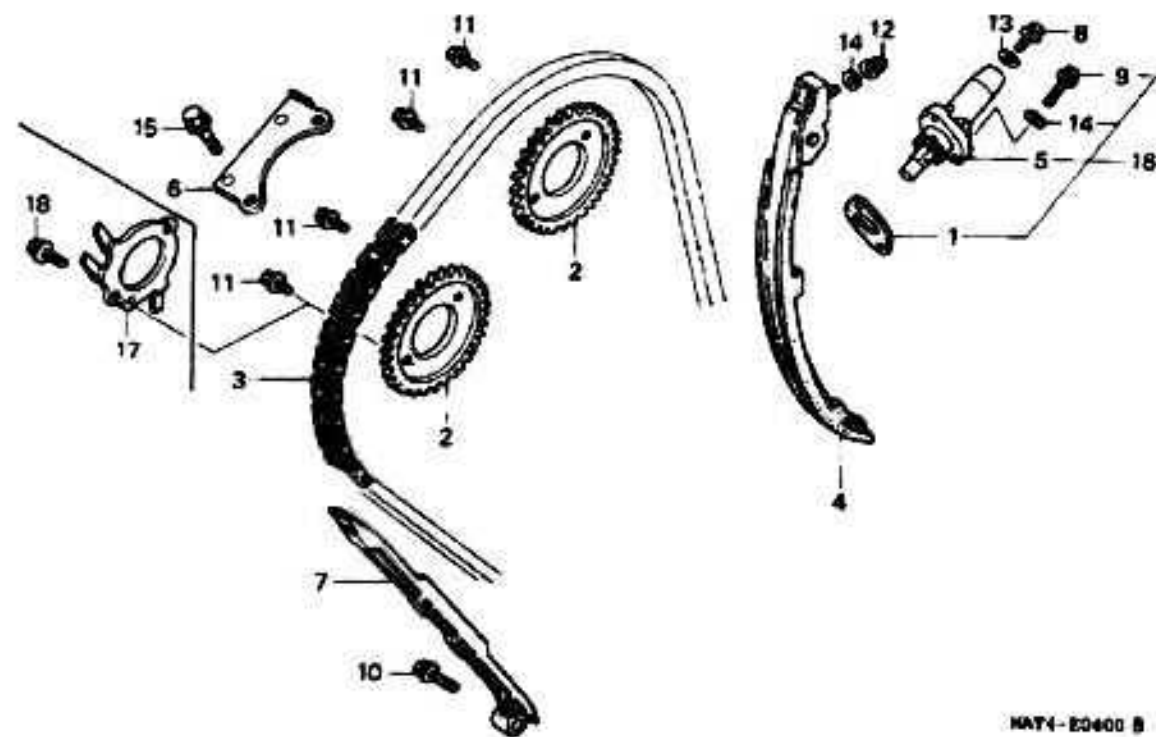

CAM CHAIN

MAT4-E0400 B

MAT4E0400B

7 = CBR1100XX'97
8 = CBR1100XX'98
9 = CBR1100XX'99
0 = CBR1100XX'00

1 = CBR1100XX'01
2 = CBR1100XX'02

E-4		Engine Serial Number		AREA	QTY	Part Number	H/C
Ref	Description	Model	From	To			

Ref	Description	Model	From	To	AREA	QTY	Part Number	H/C
10	BOLT-WASHER (6X12)	7 8 9 0 1 2				1	90021-MN5-000	2551760
11	BOLT. FLANGE KNOCK (7X10.5)	9 0 1 2				2	90082-MA0-000	1824291
		7 8				4	90082-MA0-000	1824291
12	NUT CAP (6MM)	7 8 9 0 1 2				1	90201-415-000	0670729
13	WASHER SEALING (6MM)	7 8 9 0 1 2				1	90442-397-000	0687616
14	WASHER SEALING (6.5MM)	7 8 9 0 1 2				3	90463-ML7-000	2408680
15	BOLT. FLANGE (6X14)	7 8 9 0 1 2				2	95701-06014-00	2410884
16	LIFTER SET TENSIONER	8 9 0				1	06140-MAT-305	5686639
		7	2009731			1	06140-MAT-305	5686639
17	ROTOR PULSE	9 0 1 2				1	14405-MAT-E00	6112247
18	BOLT SPECIAL FLANGE (7X13)	9 0 1 2				2	90086-MZ8-H00	5825823