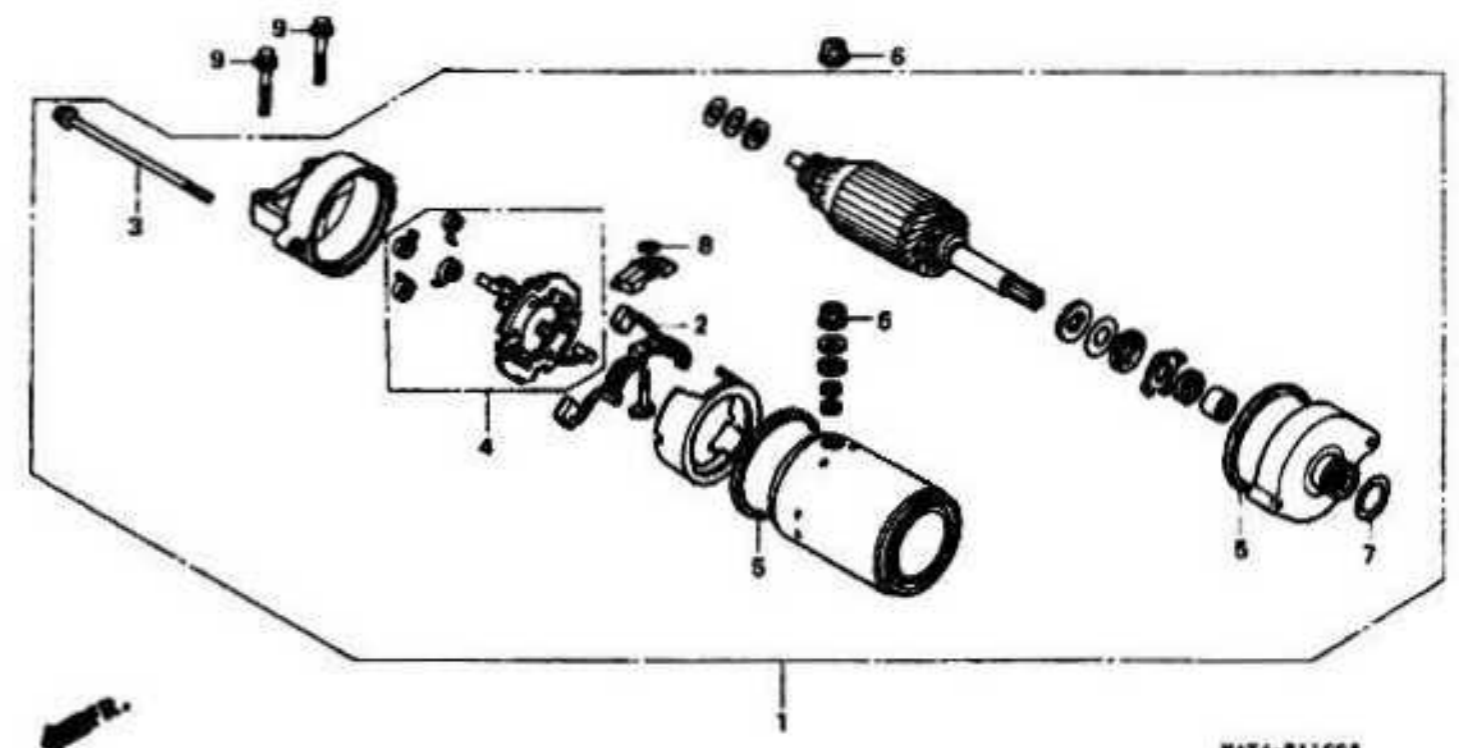

STARTER MOTOR

MAT4-B1100A

MAT4E1100A

7 = CBR1100XX'97
8 = CBR1100XX'98
9 = CBR1100XX'99
0 = CBR1100XX'00

1 = CBR1100XX'01
2 = CBR1100XX'02

E-11

Engine
Serial Number

Ref	Description	Model	From	To	AREA	QTY	Part Number	H/C
1	MOTOR ASSY STARTER	7 8 9 0 1 2				1	31200-MAT-003	5214184
2	TERMINAL SET BRUSH	7 8 9 0 1 2				1	31201-MR6-008	2826824
3	BOLT SETTING	7 8 9 0 1 2				2	31205-MV5-671	3743820
4	HOLDER SET BRUSH	7 8 9 0 1 2				1	31206-MR6-008	2826865
5	RING	7 8 9 0 1 2				2	31207-KS5-901	2541985
6	NUT-WASHER (6MM)	7 8 9 0 1 2				2	90071-MB0-000	1243534
7	O-RING (24 AX3 1) (ARAI)	7 8 9 0 1 2				1	91309-425-003	1113422
	O-RING (24 AX3 1)	7 8 9 0 1 2				1	91312-MG7-003	2618221
8	O-RING	7 8 9 0 1 2				1	91320-MB0-000	1292184
9	BOLT FLANGE (6X28)	7 8 9 0 1 2				2	95701-06028-00	2105849