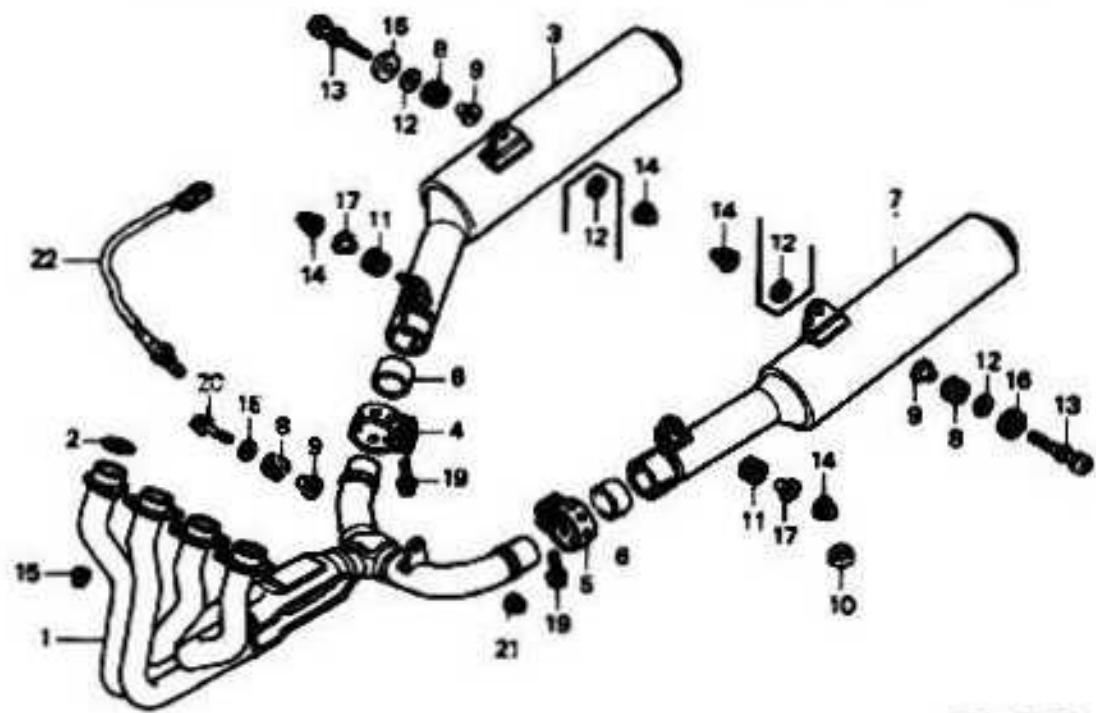

MUFFLER

MAT4- F2100C

MAT4F2100C

7 = CBR1100XX'97
8 = CBR1100XX'98
9 = CBR1100XX'99
0 = CBR1100XX'00

1 = CBR1100XX'01
2 = CBR1100XX'02

F-21

Ref	Description	Model	Frame Serial Number		AREA	QTY	Part Number	HC
			From	To				
1	PIPE EX	7				1	18150-MAT-003	5213434
	PIPE EX	8				1	18150-MAT-771	5686977
	PIPE EX	9 0				1	18150-MAT-A01	6112783
	PIPE EX	1 2			A	1	18150-MAT-A01	6112783
	PIPE EX	1 2			AC	1	18150-MAT-G21	6696868
2	GASKET EX PIPE	7 8 9 0 1 2				4	18291-MG3-670	3793775
3	MUFFLER R	7 8				1	18310-MAT-003	5213442
	MUFFLER R	9 0				1	18310-MAT-L01	6150858
	MUFFLER R	1 2			A	1	18310-MAT-L03	6820518
	MUFFLER R	1 2			AC	1	18310-MAT-L21	6696876
4	BAND R MUFFLER	7 8 9 0 1 2				1	18371-MAT-000	5213459
5	BAND L MUFFLER	7 8 9 0 1 2				1	18372-MAT-000	5213467
6	GASKET MUFFLER	7 8 9 0 1 2				2	18391-MLO-003	2540896
7	MUFFLER L	7 8				1	18410-MAT-003	5213475
	MUFFLER L	9 0				1	18410-MAT-L01	6150874
	MUFFLER L	1 2			A	1	18410-MAT-L03	6813927
	MUFFLER L	1 2			AC	1	18410-MAT-L21	6696884
8	RUBBER MUFFLER SETTING	7 8 9 0 1 2				3	18421-MA6-000	1401959

MUFFLER

7 = CBR1100XX'97
8 = CBR1100XX'98
9 = CBR1100XX'99
0 = CBR1100XX'00

1 = CBR1100XX'01
2 = CBR1100XX'02

F-21

Ref	Description	Model	Frame Serial Number		AREA	QTY	Part Number	HC
			From	To				
9	COLLAR MUFFLER SETTING	7 8 9 0 1 2				3	18422-MA6-000	1401967
10	RUBBER STAND STOPPER	7 8 9 0 1 2				1	50524-MG9-000	1527563
11	RUBBER RR. FENDER	7 8 9 0 1 2				2	80103-MG2-000	1490408
12	WASHER PLAIN (8MM)	7 8 9 0				2	90101-MLO-720	2920007
		1 2				4	90101-MLO-720	2920007
13	BOLT HOOK (8X45)	7 8 9 0 1 2				2	90116-MAT-000	5216130
14	NUT FLANGE CAP (8MM)	7 8 9 0 1 2				4	90301-SAO-000	0860775
	NUT CAP (8MM)	7 8 9 0 1 2				4	90443-KF9-900	2054914
15	NUT FLANGE (7MM)	7 8 9 0 1 2				8	90304-MM5-000	2551927
16	WASHER SPECIAL (8MM)	7 8 9 0 1 2				2	90514-MAT-000	5216312
17	COLLAR (8X11)	7 8 9 0 1 2				2	90551-MG7-000	1694231
18	WASHER PLAIN (8MM)	7 8 9 0 1 2				1	94103-08700	0577328
19	BOLT FLANGE (8X35)	7 8 9 0 1 2				4	95701-08035-00	2724029
20	BOLT FLANGE (8X45)	7 8 9 0 1 2				1	96400-08045-07	5216502
21	NUT FLANGE CAP (8MM)	7				1	90301-SAO-000	0860775
	NUT CAP (8MM)	7				1	90443-KF9-900	2054914
	NUT FLANGE (8MM)	8 9 0 1 2				1	94050-08070	3062049
22	SENSOR OXYGEN	1 2			AC	1	36531-MAT-G21	6395297