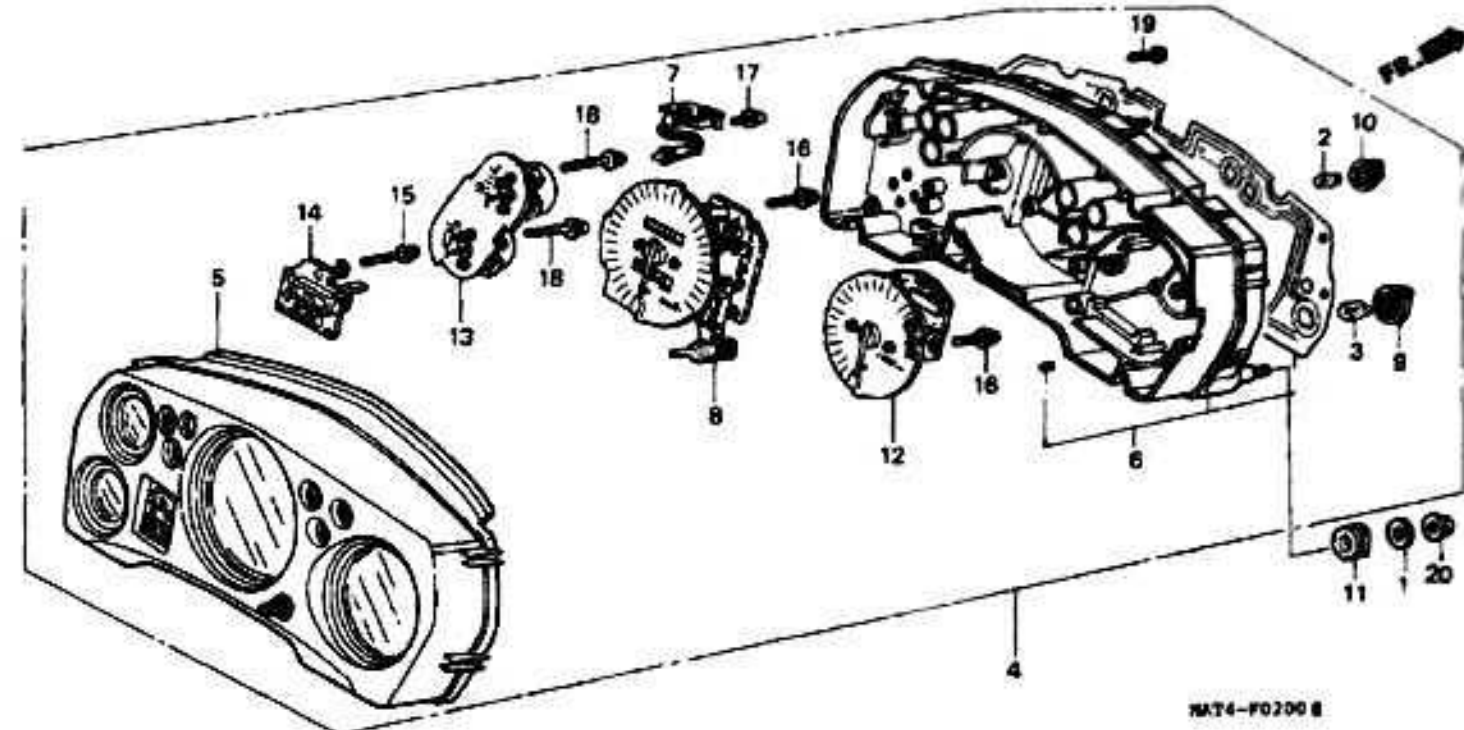

SPEEDOMETER (1)

MAT4-F0200B

MAT4F0200B

7 = CBR1100XX'97
8 = CBR1100XX'98
9 = CBR1100XX'99
0 = CBR1100XX'00

1 = CBR1100XX'01
2 = CBR1100XX'02

F-1

Frame
Serial Number

Ref	Description	Model	From	To	AREA	QTY	Part Number	H/C
1	HEADLIGHT ASSY	7 8 9 0 1 2				1	33100-MAT-671	5214267
2	UNIT HEADLIGHT	7 8 9 0 1 2				1	33102-MAT-671	5214275
3	COVER RUBBER	7 8 9 0 1 2				2	33112-MAT-611	5214283
4	PIPE CLIP	7 8 9 0 1 2				1	33113-MAT-611	5214291
5	SOCKET HEADLIGHT	7 8 9 0 1 2				2	33130-MAT-611	5214309
6	BULB HEADLIGHT (12V55W) (H7)	7 8 9 0 1 2				2	34901-MAT-611	5214457
7	BOLT BUMPER CORNER	7 8 9 0 1 2				4	90192-SG0-003	3370798
8	NUT AIR SPOILER CLIP	7 8 9 0 1 2				4	90305-SH3-000	2935476
9	WASHER HEADLIGHT MOUNTING	7 8 9 0 1 2				4	90503-MS2-000	3377637

7 = CBR1100XX'97
8 = CBR1100XX'98
9 = CBR1100XX'99
0 = CBR1100XX'00

1 = CBR1100XX'01
2 = CBR1100XX'02

F-2

Frame
Serial Number

Ref	Description	Model	From	To	AREA	QTY	Part Number	H/C
1	WASHER, PIVOT	7 8 9 0				3	17936-921-000	0283556
2	BULB, WEDGE BASE (12V3W) (TOSHIBA)	7 8 9 0				6	34908-KM1-671	1932870
3	BULB, WEDGE BASE (12V1.7W) (NIPPON SEIKI)	7 8				4	34908-MB9-671	1188620
	BULB, WEDGE BASE (12V1.7W) (STANLEY)	9 0				4	34909-KW3-003	3029725
4	METER ASSY, COMBINATION	7 8				1	37100-MAT-671	5214556
	METER ASSY, COMBINATION	9 0				1	37100-MAT-A01	6113492
5	CASE ASSY (UPPER)	7 8				1	37102-MAT-671	5214564
	CASE ASSY (UPPER)	9 0				1	37102-MAT-A01	6113500
6	CASE ASSY (LOWER)	7 8 9 0				1	37103-MAT-611	5235221
7	INDICATOR, LED	7 8 9 0				1	37104-MAT-611	5235239
8	SPEEDOMETER ASSY (MPH/KPH)	7 8 9 0				1	37200-MAT-671	5214572
9	SOCKET ASSY	7 8				4	37205-MZ7-008	4466942
	SOCKET ASSY	9 0				4	37204-MBG-003	5858030
10	SOCKET ASSY	7 8 9 0				6	37206-MAT-003	5235247
11	RUBBER, METER CUSHION	7 8 9 0				3	37215-MA6-008	2409694
12	TACHOMETER ASSY	7 8 9 0				1	37250-MAT-671	5214580