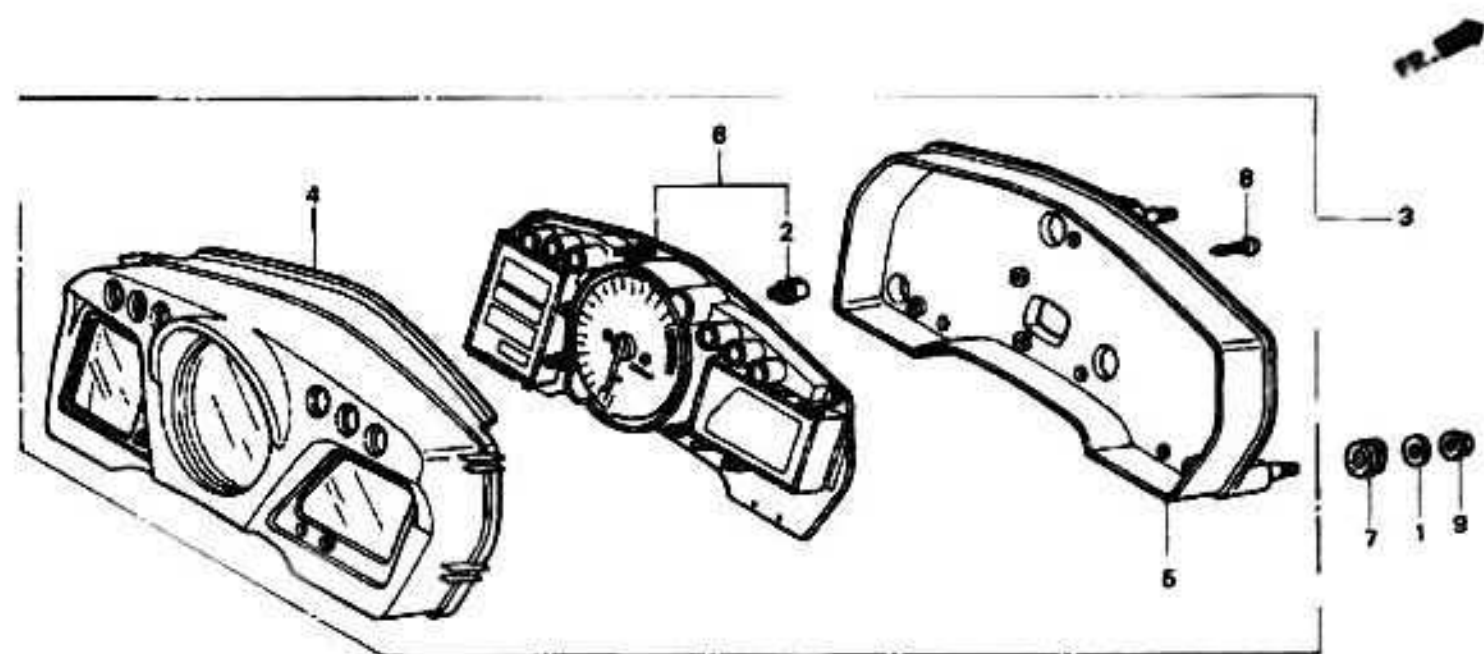

SPEEDOMETER (2)

MAT3-F0201

MAT3F0201

7 = CBR1100XX'97
8 = CBR1100XX'98
9 = CBR1100XX'99
0 = CBR1100XX'00

1 = CBR1100XX'01
2 = CBR1100XX'02

F-2

Frame
Serial Number

Ref	Description	Model	From	To	AREA	QTY	Part Number	H/C
13	METER ASSY. FUEL & TEMPERATURE	7 8 9 0				1	37430-MAT-511	5235254
14	CLOCK ASSY	7 8 9 0				1	37460-MAT-511	5235252
15	SCREW-WASHER SPECIAL (3X22)	7 8 9 0				3	90132-MAT-003	5240759
16	SCREW-WASHER (3X18)	7 8 9 0				6	90133-SL9-003	5045059
17	SCREW-WASHER (2X10) (NS)	7 8 9 0				3	90134-SH3-003	2866184
18	SCREW-WASHER SPECIAL (3X22)	7 8 9 0				6	90135-MAT-003	5240757
19	SCREW, TAPPING (4X16)	7 8 9 0				5	93913-24420	3871811
20	NUT, FLANGE (6MM)	7 8 9 0				3	94050-06080	0612689

7 = CBR1100XX'97
8 = CBR1100XX'98
9 = CBR1100XX'99
0 = CBR1100XX'00

1 = CBR1100XX'01
2 = CBR1100XX'02

F-2-1

Frame
Serial Number

Ref	Description	Model	From	To	AREA	QTY	Part Number	H/C
1	WASHER, PIVOT	1 2				3	17935-921-000	0283556
2	BULB & SOCKET (12V1.4W) (NS)	1 2				2	35505-SA5-003	1294883
3	METER ASSY. COMBINATION	1 2				1	37100-MAT-A21	6697072
4	CASE ASSY. (UPPER)	1 2				1	37101-MAT-A21	6815559
5	CASE ASSY. (LOWER)	1 2				1	37102-MAT-E21	6697098
6	METER ASSY. SPEED & TACHO	1 2				1	37110-MAT-A21	6697105
7	RUBBER, METER CUSHION	1 2				3	37215-MA6-008	2409894
8	SCREW, TAPPING (4X16)	1 2				8	93903-24420	0995944
9	NUT, FLANGE (6MM)	1 2				3	94050-06080	0612689