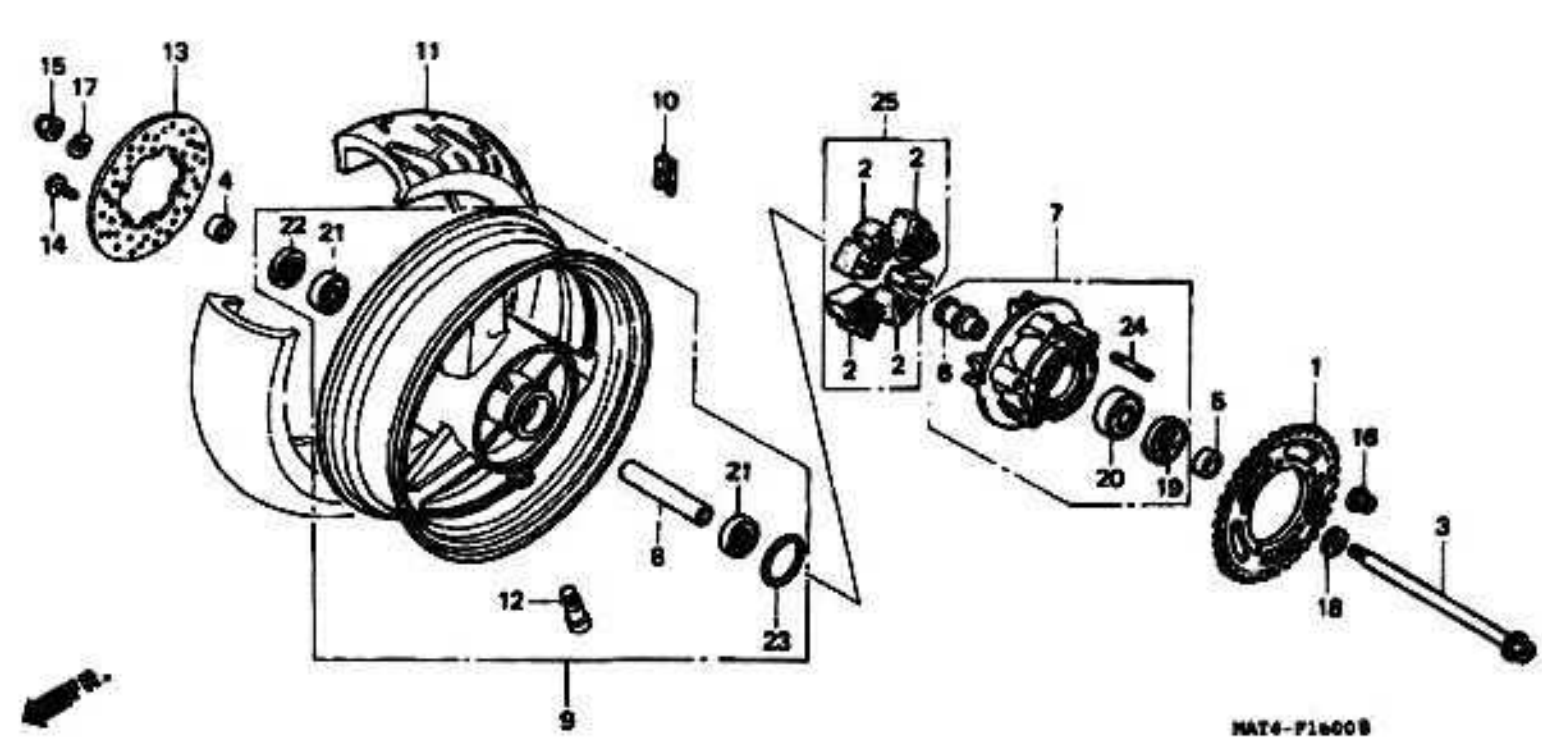

REAR WHEEL

7 = CBR1100XX'97
8 = CBR1100XX'98
9 = CBR1100XX'99
0 = CBR1100XX'00

1 = CBR1100XX'01
2 = CBR1100XX'02

Frame Serial Number		AREA	QTY	Part Number	H/C
From	To				

Ref	Description	Model	From	To	AREA	QTY	Part Number	H/C
1	SPROCKET, FINAL DRIVEN (45T)	7 8	.....	.....		1	41201-MAT-670	5214548
	SPROCKET, FINAL DRIVEN (45T)	9 0 1 2	.....	.....		1	41201-MAT-A00	6113567
2	DAMPER RR WHEEL	7 8	.....	.....		4	41241-MAT-000	5235692
3	AXLE, RR WHEEL	7 8 9 0 1 2	.....	.....		1	42301-MM5-000	2549996
4	COLLAR, RR WHEEL SIDE	7 8 9 0 1 2	.....	.....		1	42311-MG5-670	1306266
5	COLLAR, RR BRAKE SIDE	7 8 9 0 1 2	.....	.....		1	42312-MAE-010	4763413
6	SLEEVE, RR AXLE	7 8 9 0 1 2	.....	.....		1	42606-MS2-000	3374659
7	FLANGE SUB-ASSY, RR DRIVEN	7 8 9 0 1 2	.....	.....		1	42615-MAT-000	5235726
8	COLLAR, RR AXLE DISTANCE	7 8 9 0 1 2	.....	.....		1	42620-MW0-010	4825592
9	WHEEL SUB-ASSY, RR	7 8 9 0 1 2	.....	.....		1	42650-MAT-000	5235734
10	WEIGHT, BALANCE (10G)	7 8 9 0 1 2	.....	.....		AR	42704-MB0-000	1272319
	WEIGHT, BALANCE (20G)	7 8 9 0 1 2	.....	.....		AR	42705-MB0-000	1247861
	WEIGHT, BALANCE (30G)	7 8 9 0 1 2	.....	.....		AR	42706-MB0-000	1247899
11	TIRE, RR. (180/55ZR) (DUNLOP)	7	.....	.....		1	42711-MAT-004	5235767
	TIRE, RR. (180/55ZR17) (BS)	7	.....	.....		1	42711-MAT-013	5706874
	TIRE, RR. (180/55ZR17) (MICHELIN)	7 8 9	.....	.....		1	42711-MAT-017	5578810
	TIRE, RR. (180/55ZR17) (BS)	7 8 9 0 1 2	.....	.....		1	42711-MAT-023	6254775
	TIRE, RR. (180/55ZR17) (DUNLOP)	8 9 0 1 2	.....	.....		1	42711-MAT-024	6254783