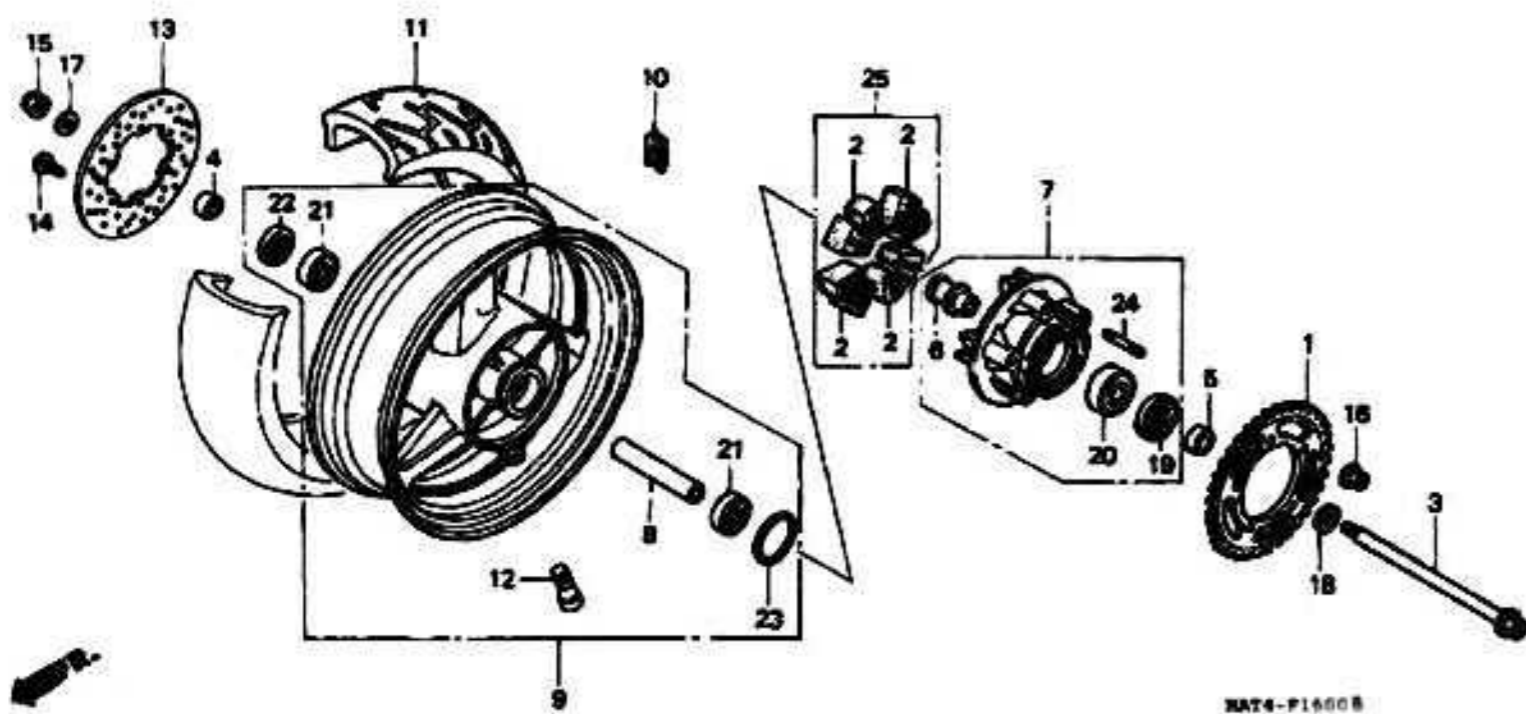

REAR WHEEL

MAT4-F1600B

MAT4F1600B

7 = CBR1100XX'97
8 = CBR1100XX'98
9 = CBR1100XX'99
0 = CBR1100XX'00

1 = CBR1100XX'01
2 = CBR1100XX'02

F-16

Frame
Serial Number

Ref	Description	Model	From	To	AREA	QTY	Part Number	H/C
11	TIRE, RR. (180/55ZR17) (MICHELIN)	0 1 2				1	42711-MAT-027	6697148
12	VALVE, RIM (BS)	7 8 9 0 1 2				1	42753-ML7-003	2378446
	VALVE, RIM (DUNLOP)	7 8 9 0 1 2				1	42753-ML7-004	2378453
	VALVE, RIM (MICHELIN)	7 8 9 0 1 2				1	42753-MT4-005	3469327
13	DISK, RR BRAKE	7 8 9 0 1 2				1	43251-MAT-000	5235809
14	BOLT, DISK (8X24)	7 8				6	90105-MV9-003	3699014
	BOLT, BRAKE DISK (8X24)	9 0 1 2				6	90105-MBB-000	5347398
15	NUT, U (18MM)	7 8 9 0 1 2				1	90305-KZ4-891	4825188
16	NUT, FLANGE (12MM)	7 8 9 0 1 2				5	90306-KF0-003	1421197
17	WASHER (18X32X2)	7 8 9 0 1 2				1	90401-KZ4-890	4153508
18	WASHER (20X31.5X2)	7 8 9 0 1 2				1	90401-MAS-000	4986592
19	OIL SEAL (34X62.2X7)	7 8 9 0 1 2				1	90753-MG5-670	1311190
20	BEARING, RADIAL BALL (6305UU)	7 8 9 0 1 2				1	91051-MAT-003	5241096
21	BEARING, RADIAL BALL (6304UU)	7 8 9 0 1 2				2	91053-MMS-004	3377728
22	DUST SEAL (30X52X7)	7 8 9 0 1 2				1	91253-442-003	0827337
23	O-RING (69X2)	7 8 9 0 1 2				1	91302-MS2-003	3377751
24	BOLT, STUD (12X...)	7 8 9 0 1 2				5	92918-12028-0E	2410678
25	DAMPER SET, WHEEL	9 0 1 2				1	06410-MAT-E00	6112056