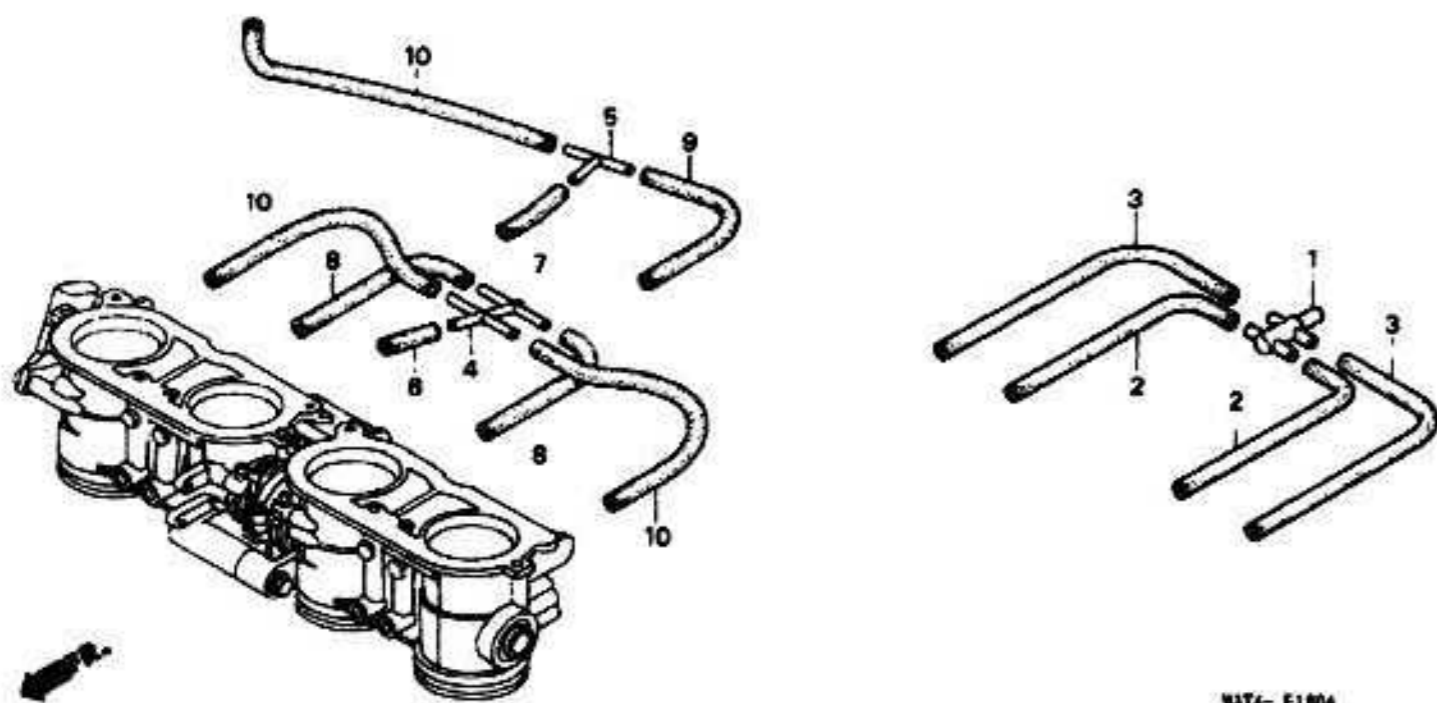

THROTTLE BODY (TUBING)(2)

MAT4-E1804

MAT4E1804