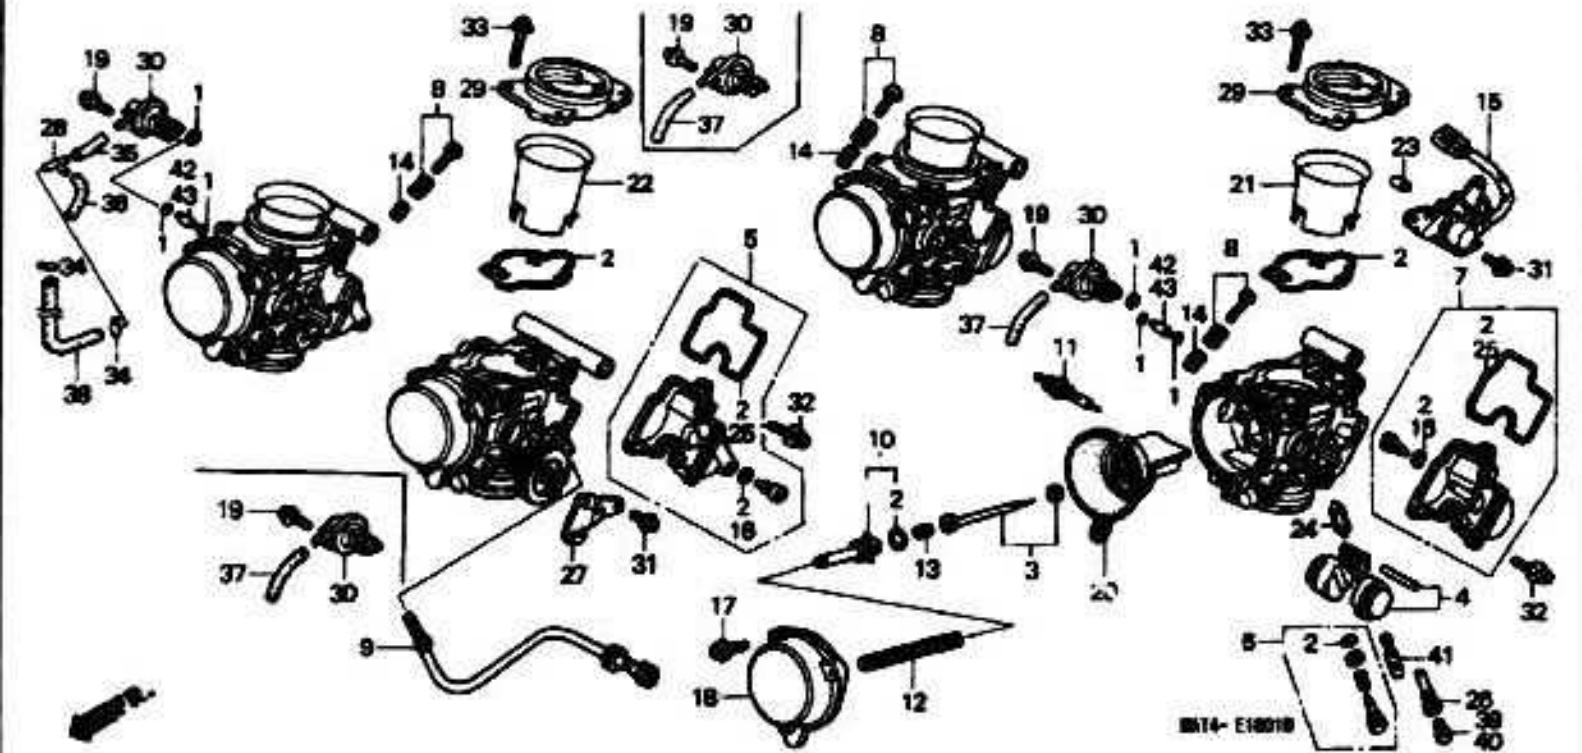

CARBURETOR COMP.

THROTTLE BODY

MAT4E1801B