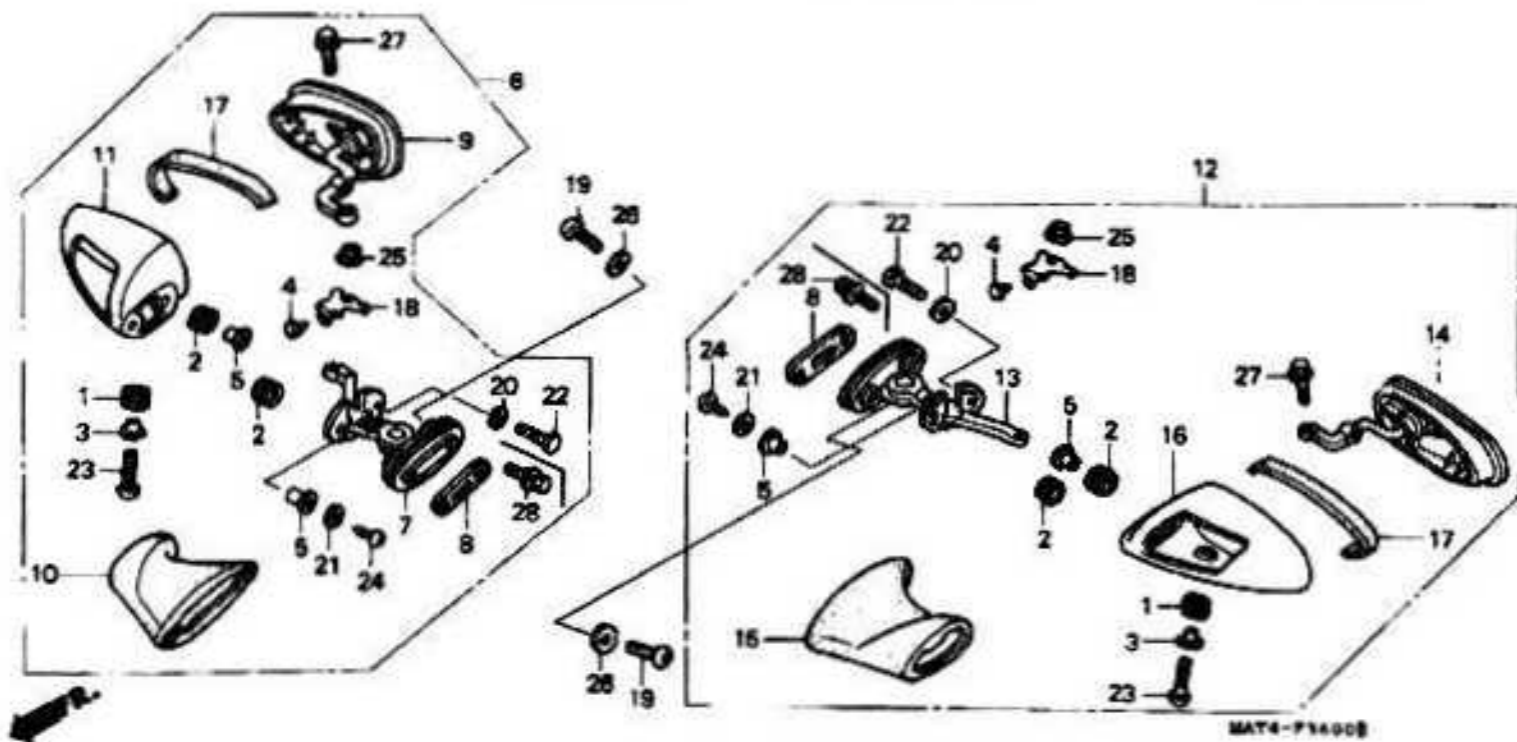

## BACK MIRROR

MAT4F3600B

7 = CBR1100XX'97  
8 = CBR1100XX'98  
9 = CBR1100XX'99  
0 = CBR1100XX'00

1 = CBR1100XX'01  
2 = CBR1100XX'02

F-36

Frame  
Serial Number

Ref	Description	Model	From	To	AREA	QTY	Part Number	H/C
24	SCREW TAPPING (5X16)	7 8				2	93903-25380	1172139
	SCREW TAPPING (5X16)	9 0 1 2				2	93903-25320	0851568
25	NUT, FLANGE (5MM)	7 8				2	94050-05080	0612671
26	WASHER, PLAIN (6MM)	7 8 9 0 1 2				4	94103-06800	0629824
27	BOLT, FLANGE (6X16)	7 8 9 0 1 2				2	95001-06016-00	2105955
28	BOLT-WASHER (5X25)	9 0 1 2				2	93401-05025-08	4171674