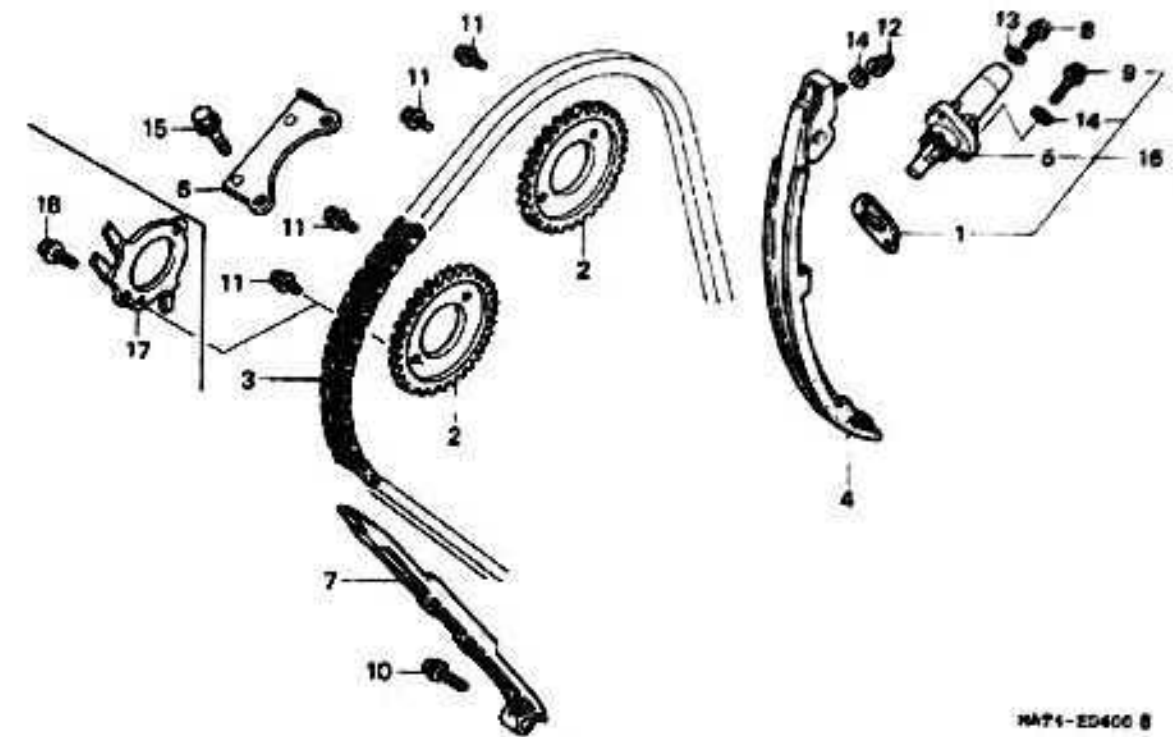

CAM CHAIN

MAT4-ED400 B

MAT4E0400B

7 = CBR1100XX'97
8 = CBR1100XX'98
9 = CBR1100XX'99
0 = CBR1100XX'00

1 = CBR1100XX'01
2 = CBR1100XX'02

Engine Serial Number		AREA	QTY	Part Number	H/C
From	To				

Ref	Description	Model	From	To	AREA	QTY	Part Number	H/C
1	GASKET, TENSIONER HOLE	7		2009730		1	12194-HC5-740	3813581
	GASKET, TENSIONER HOLE	8 9 0 1 2				1	14523-MAL-A00	5288568
		7	2009731			1	14523-MAL-A00	5288568
2	SPROCKET, CAM	7 8				2	14321-MAT-000	5212717
	SPROCKET, CAM	9 0				2	14321-MAT-E00	6112239
	SPROCKET, CAM (34T)	1 2				2	14321-MAT-E20	6696710
3	CHAIN, CAM	7 8 9 0 1 2				1	14401-MAT-003	5212725
4	TENSIONER, CAM CHAIN	7 8 9 0 1 2				1	14510-MAT-000	5212733
5	LIFTER SET, TENSIONER	7		2009730		1	06140-MAT-305	5686639
	LIFTER ASSY, TENSIONER	7		2009730		1	14520-MAT-003	5212741
	LIFTER ASSY, TENSIONER	1 2				1	14520-MAT-E21	6696728
6	GUIDE B, CAM CHAIN	7 8 9 0 1 2				1	14546-MAT-000	5212758
7	GUIDE A, CAM CHAIN	7 8				1	14620-MAT-000	5212766
	GUIDE A, CAM CHAIN	7 8 9 0 1 2				1	14620-MAT-E00	6112254
8	BOLT, FLANGE (6X10) (NSHF)	7 8 9 0 1 2				1	90004-GHB-600	4938304
9	BOLT, FLANGE (6X25) (NSHF)	7		2009730		2	90004-GHB-670	4774170
	BOLT, SOCKET (6X25)	8 9 0 1 2				2	96600-06025-00	3488358
		7	2009731			2	96600-06025-00	3488358