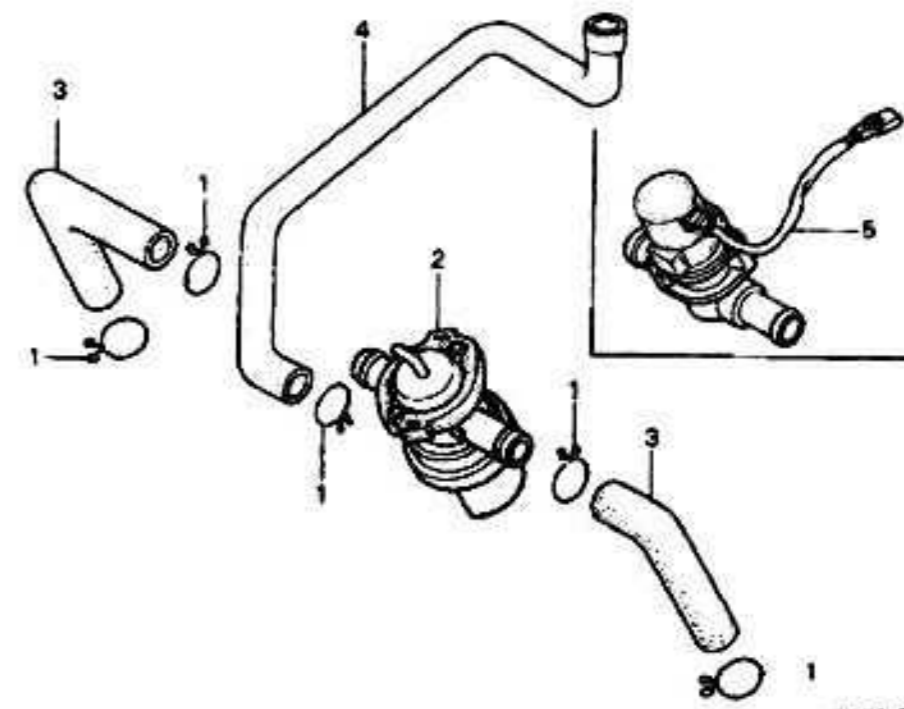

AIR SUCTION VALVE

MAT4-E1900A

MAT4E1900A

7 = CBR1100XX'97
8 = CBR1100XX'98
9 = CBR1100XX'99
0 = CBR1100XX'00

1 = CBR1100XX'01
2 = CBR1100XX'02

E-18-4

Engine
Serial Number

Ref	Description	Model	Engine Serial Number		AREA	QTY	Part Number	H/C
			From	To				
1	JOINT (T)	7 8 9 0 1 2			AC	1	16180-ME5-761	1669258
2	TUBE	7 8 9 0 1 2			AC	2	16196-MBN-L11	6647523
3	TUBE	7 8 9 0 1 2			AC	2	16197-MBN-L11	6647531
4	JOINT (SWAY)	7 8 9 0 1 2				1	17201-MCJ-003	6393813
5	JOINT VACUUM TUBE (A)	7 8 9 0 1 2				1	17201-MG9-000	1523992
6	BULK HOSE VACUUM (3.5X1000) (3.5X40)	7 8 9 0 1 2				1	95005-35001-20M	5137153
7	BULK HOSE VACUUM (3.5X1000) (3.5X50)	7 8 9 0 1 2				1	95005-35001-20M	5137153
8	BULK HOSE VACUUM (3.5X1000) (3.5X60)	7 8 9 0 1 2				2	95005-35001-20M	5137153
9	BULK HOSE VACUUM (3.5X1000) (3.5X120)	7 8 9 0 1 2				1	95005-35001-20M	5137153
10	BULK HOSE VACUUM (3.5X1000) (3.5X180)	7 8 9 0 1 2				3	95005-35001-20M	5137153

7 = CBR1100XX'97
8 = CBR1100XX'98
9 = CBR1100XX'99
0 = CBR1100XX'00

1 = CBR1100XX'01
2 = CBR1100XX'02

E-19

Engine
Serial Number

Ref	Description	Model	Engine Serial Number		AREA	QTY	Part Number	H/C
			From	To				
1	CLIP SUB-TANK HOSE	7 8 9 0 1 2				5	17724-102-700	0290213
2	VALVE ASSY. AIR INJECTION CONTROL	7 8 9 0 1 2				1	18650-MAT-661	5213483
3	TUBE A AIR IN	7 8 9 0 1 2				2	18651-MAT-660	5213491
	TUBE A AIR IN	7 8 9 0 1 2				2	18651-MAT-E00	6112825
4	TUBE B AIR IN	7 8 9 0 1 2				1	18652-MAT-660	5213509
	TUBE B AIR IN	7 8 9 0 1 2				1	18652-MAT-E00	6112833
5	VALVE ASSY. EX AIR INJECTION	7 8 9 0 1 2				1	36450-MAT-E00	6113476