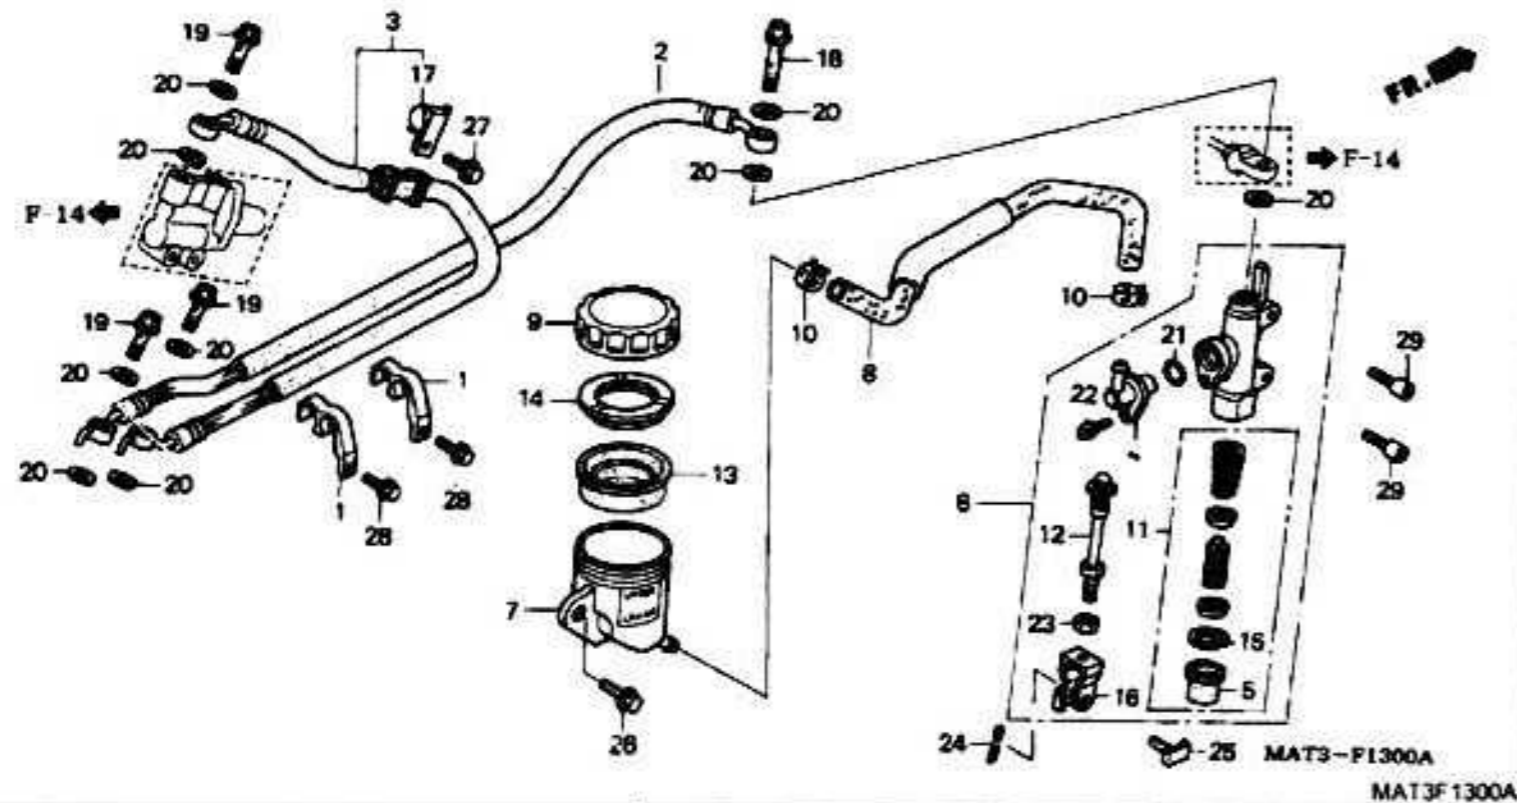

RR. BRAKE MASTER CYLINDER

7 = CBR1100XX 97
8 = CBR1100XX 98
9 = CBR1100XX 99
0 = CBR1100XX 00

1 = CBR1100XX 01
2 = CBR1100XX 02

F-13

Frame
Serial Number

Ref	Description	Model	From	To	AREA	QTY	Part Number	H/C
1	GUIDE RR BRAKE HOSE	7 8 9 0 1 2				2	43156-MAT-000	5214697
2	HOSE RR BRAKE MAIN	7 8				1	43310-MAT-003	5214705
	HOSE RR BRAKE MAIN	9 0 1 2				1	43310-MAT-E01	6113591
3	SUB-HOSE RR BRAKE	7 8				1	43311-MAT-003	5214713
	SUB-HOSE RR BRAKE	9 0 1 2				1	43311-MAT-E01	6113609
4	CONNECTOR MASTER CYLINDER	7 8 9 0 1 2				1	43503-MB2-006	1429448
5	BOOT	7 8 9 0 1 2				1	43504-MB2-006	1429455
6	MASTER CYLINDER SUB-ASSY RR	7 8				1	43510-MAT-305	5214721
	MASTER CYLINDER SUB-ASSY RR	9 0 1 2				1	43510-MAT-E01	6113617
7	CUP MASTER CYLINDER OIL	7 8 9 0 1 2				1	43511-MAB-006	1544519
8	HOSE RR MASTER CYLINDER	7 8				1	43512-MAT-006	5214739
	HOSE RR MASTER CYLINDER	9 0 1 2				1	43512-MAT-E01	6113625
9	CAP OIL CUP	7 8 9 0 1 2				1	43513-MY1-006	4181053
10	CLAMP MASTER CYLINDER OIL HOSE	7 8 9 0 1 2				2	43514-443	0817593
11	PISTON SET MASTER CYLINDER	7 8				1	43520-M22-305	4181061
	PISTON SET RR MASTER CYLINDER	9 0 1 2				1	43520-MAT-E01	6113633
12	ROD PUSH	7 8				1	43530-KV3-701	3116415
	ROD PUSH	9 0 1 2				1	43530-MAT-E01	6113641

RR. BRAKE MASTER CYLINDER

7 = CBR1100XX 97
8 = CBR1100XX 98
9 = CBR1100XX 99
0 = CBR1100XX 00

1 = CBR1100XX 01
2 = CBR1100XX 02

F-13

Frame
Serial Number

Ref	Description	Model	From	To	AREA	QTY	Part Number	H/C
13	DIAPHRAGM	7 8 9 0 1 2				1	45520-300-000	0194480
14	PLATE DIAPHRAGM	7 8 9 0 1 2				1	45521-MJ6-006	1764968
15	CIRCLIP MASTER CYLINDER	7 8				1	46182-500-013	0606139
	CIRCLIP PISTON	9 0 1 2				1	90651-MB6-006	5742754
16	JOINT BRAKE ROD	7 8 9 0 1 2				1	46504-MT4-006	3605508
17	CLAMP B RR BRAKE HOSE	7 8 9 0 1 2				1	52116-MS6-900	4044731
18	BOLT OIL (10X34)	7				1	90145-MR8-004	3377520
	BOLT OIL (10X34)	8 9 0 1 2				1	90145-MR8-014	5646567
19	BOLT OIL (10X22)	7				3	90145-MS9-611	3010691
	BOLT OIL (10X22)	7 8 9 0 1 2				3	90145-MS9-612	5369416
20	WASHER OIL BOLT	7 8 9 0 1 2				9	90545-300-000	0189902
21	O-RING (14 BX2 4)	7 8 9 0 1 2				1	91212-422-006	0693481
	SCREW-WASHER (4X12)	7 8 9 0 1 2				1	93893-04012-07	1374008
	SCREW-WASHER (4X12)	7 8 9 0 1 2				1	93893-04012-17	1237353
23	NUT HEX (8MM)	7 8 9 0 1 2				1	94002-08000-0S	0156075
24	PIN COTTER (2 0X12)	7 8 9 0 1 2				1	94201-20120	0109579
25	PIN D JOINT	7 8 9 0 1 2				1	96015-54000	4469467
26	BOLT FLANGE (6X20)	7				1	96701-06020-07	2251288
	BOLT FLANGE (6X16)	8 9 0 1 2				1	96701-06016-07	2316578
27	BOLT FLANGE (6X16)	7				1	96801-06016-07	5241591
	BOLT FLANGE (6X16)	7 8 9 0 1 2				1	96701-06016-07	2316578
28	BOLT FLANGE (6X16)	7 8				2	96001-06016-02	2829604
	BOLT FLANGE (6X16)	9 0 1 2				2	96001-06016-00	2106955
29	BOLT SOCKET (6X16)	7 8 9 0 1 2				2	96600-06016-00	2164698
	BOLT SOCKET (6X16)	7 8 9 0 1 2				2	96700-06016-00	2016491