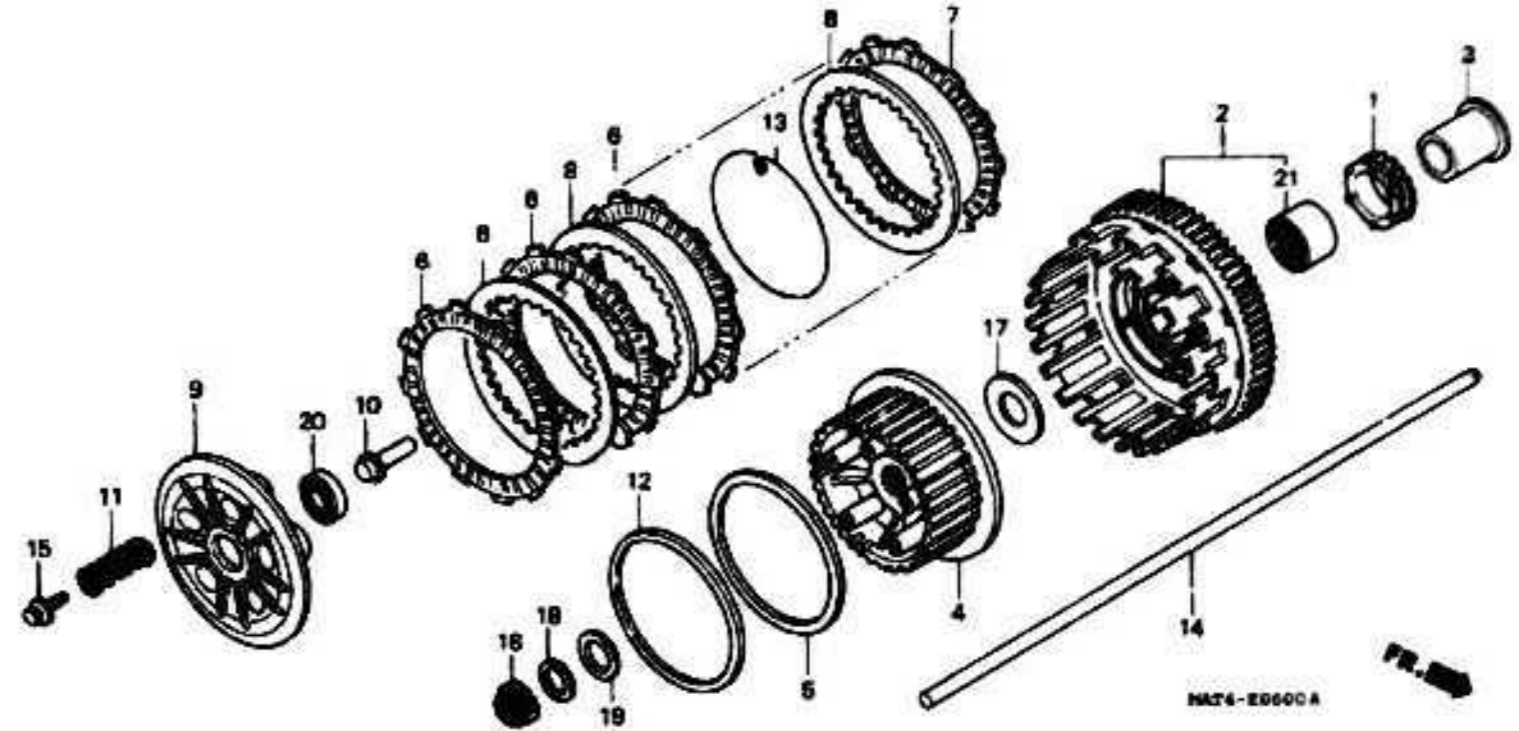

# CLUTCH - 97-98

7 = CBR1100XX'97  
 8 = CBR1100XX'98  
 9 = CBR1100XX'99  
 0 = CBR1100XX'00

1 = CBR1100XX'01  
 2 = CBR1100XX'02

E-6

Engine  
 Serial Number

Ref	Description	Model	From	To	AREA	QTY	Part Number	H/C
1	SPROCKET, OIL PUMP DRIVE (26T)	7	2011356			1	15131-MAL-A01	5288600
		8				1	15131-MAL-A01	5288600
		7		2011355		1	15131-MAL-601	4636593
2	CLUTCH OUTER	7 8				1	22100-MAT-000	5213673
3	GUIDE, CLUTCH (OUTER)	7 8				1	22116-MAT-000	5213681
4	CENTER, CLUTCH	7 8				1	22120-MAT-000	5213699
5	SEAT, JUDDER SPRING	7 8				1	22125-MAT-000	5213707
6	DISK A, CLUTCH FRICTION	7 8				8	22201-MAT-000	5213715
7	DISK B, CLUTCH FRICTION	7 8				1	22202-MAT-000	5213723
8	PLATE, CLUTCH	7 8				8	22321-MAT-000	5213731
9	PLATE, CLUTCH PRESSURE	7 8				1	22350-MAT-000	5213749
10	PIECE, CLUTCH JOINT	7 8				1	22366-MAT-000	5213756
11	SPRING, CLUTCH	7 8				5	22401-MAT-000	5213764
12	SPRING, JUDDER	7 8				1	22402-MAT-000	5213772
13	CLIP, CLUTCH CENTER	7 8				1	22431-MAT-000	5213780
14	ROD, CLUTCH LIFTER	7 8				1	22850-MAT-000	5213798
15	BOLT, WASHER (6X32)	7 8				5	90022-MAT-000	5216031
16	NUT, LOCK (25MM)	7 8				1	90231-MS2-610	3377561