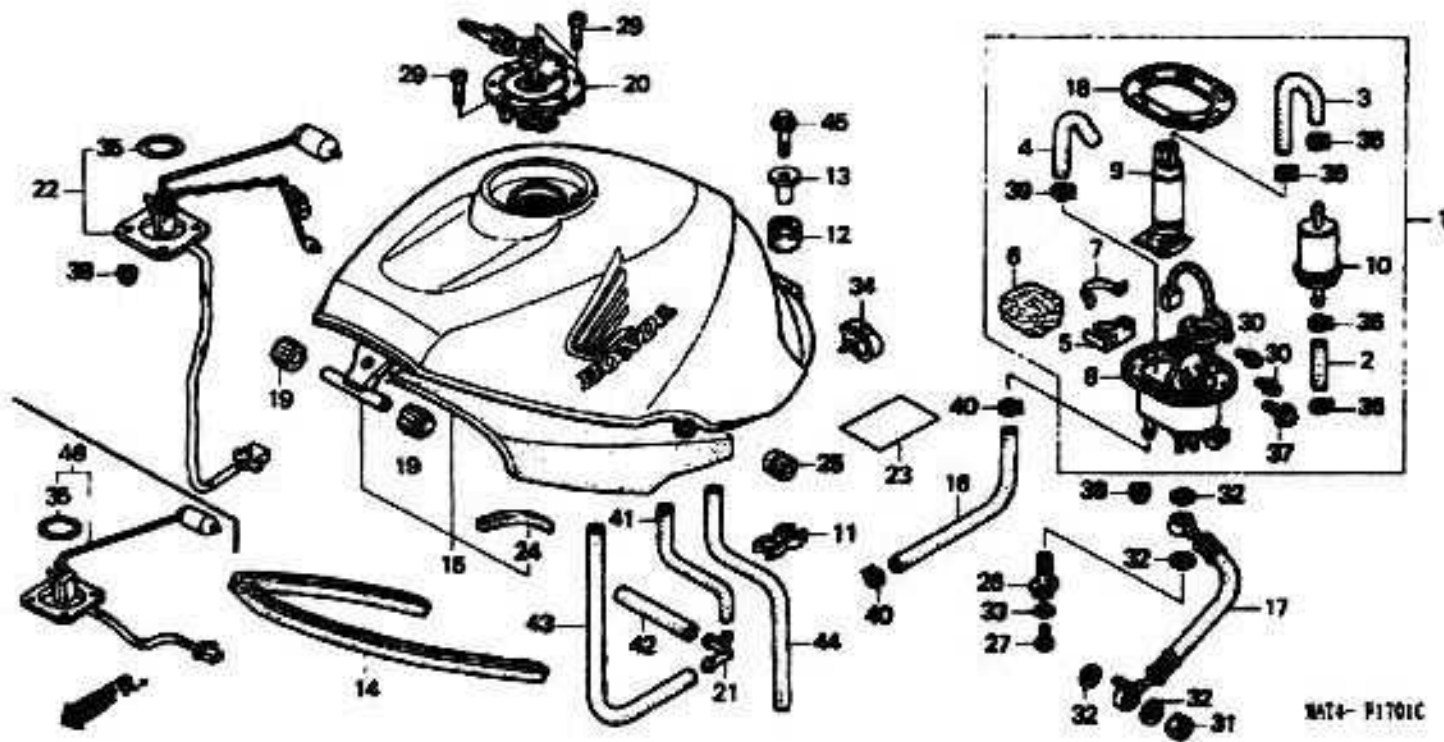

FUEL TANK - 99-02

MAT4-F1701C

MAT4F1701C

7 = CBR1100XX'97
8 = CBR1100XX'98
9 = CBR1100XX'99
0 = CBR1100XX'00

1 = CBR1100XX'01
2 = CBR1100XX'02

F-17-1

Frame
Serial Number

Ref	Description	Model	From	To	AREA	QTY	Part Number	H/C
41	BULK HOSE VACUUM (3.5X1000) (3.5X200)	9 0 1 2			AC	1	95005-35001-20M	5137153
	BULK HOSE VACUUM (3.5X1000) (3.5X650)	9 0 1 2			A	1	95005-35001-20M	5137153
42	BULK HOSE VACUUM (4.5X1000) (4.5X220)	9 0 1 2			A	1	95005-45001-20M	4983714
43	BULK HOSE VACUUM (4.5X1000) (4.5X400)	9 0 1 2			A	1	95005-45001-20M	4983714
44	BULK HOSE VACUUM (8X1000) (8X450)	9 0 1 2				1	95005-80001-50M	5317649
45	BOLT FLANGE (8X45)	9 0 1 2				2	95701-08045-00	2533859
46	FUEL UNIT SET	1 2				1	37080-MAT-E20	6697064