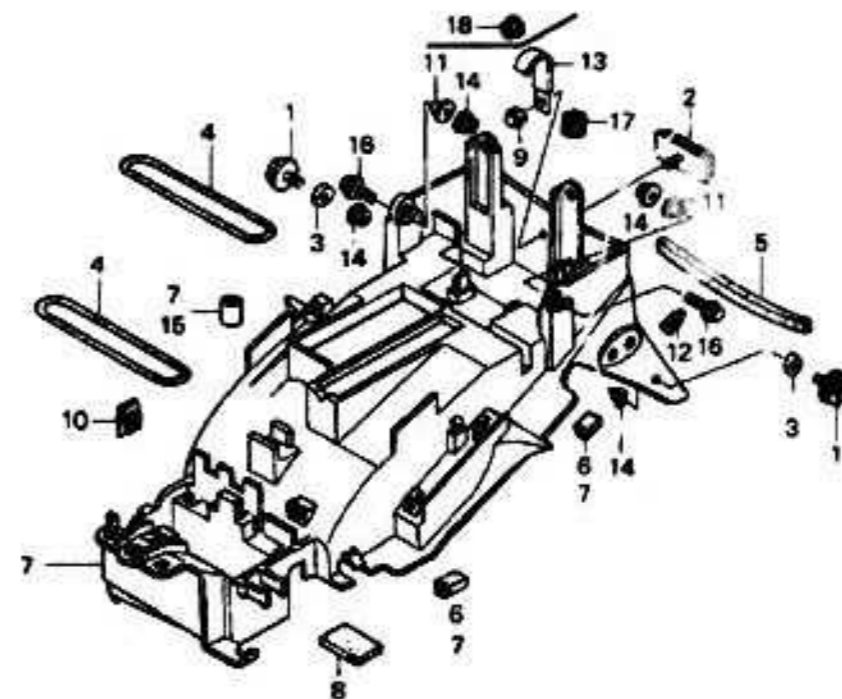

REAR FENDER

MAT4-F2700C

MAT4F2700C

7 = CBR1100XX'97
8 = CBR1100XX'98
9 = CBR1100XX'99
0 = CBR1100XX'00

1 = CBR1100XX'01
2 = CBR1100XX'02

F-27

Frame
Serial Number

Ref	Description	Model	From	To	AREA	QTY	Part Number	H/C
1	REFLECTOR, RR, REFLEX	7 8 9 0 1 2				2	33741-HB9-641	2898682
2	REFLECTOR, REFLEX	7 8 9 0 1 2				1	33741-MS6-921	3695564
3	SPACER, RR, REFLECTOR	7 8 9 0 1 2				2	33748-MT4-750	4466785
4	BAND, U-LOCK	9 0 1 2				2	50290-MZ7-000	4467254
		7 8				1	50290-MZ7-000	4467254
5	RUBBER, TAILLIGHT (LOWER)	7 8				1	64121-MAT-300	5215439
6	RUBBER, PROTECTOR	7 8				6	64121-MY9-000	5215447
7	FENDER, RR	7 8				1	80100-MAT-670	5215744
	FENDER, RR	9 0				1	80100-MAT-A00	6114359
	FENDER, RR	1 2				1	80100-MAT-A20	6697536
8	RUBBER, SIDE COVER SPONGE	7 8 9 0 1 2				1	83705-MT3-300	3526647
9	NUT, FLANGE CAP (5MM)	7 8				1	90167-SAD-980	1213099
10	NUT, CLIP (6MM)	7 8 9 0 1 2				1	90301-KBH-000	5216213
11	WASHER (6X20)	7 8 9 0 1 2				2	90505-HA0-680	2088573
12	PLUG, CONE TYPE	7 8				1	90899-422-610	2073021
13	CLIP, WIRE HARNESS (4X100)	7 8				1	91410-PA1-000	2552156
14	NUT, FLANGE (6MM)	7 8 9 0 1 2				4	94050-06070	2322832