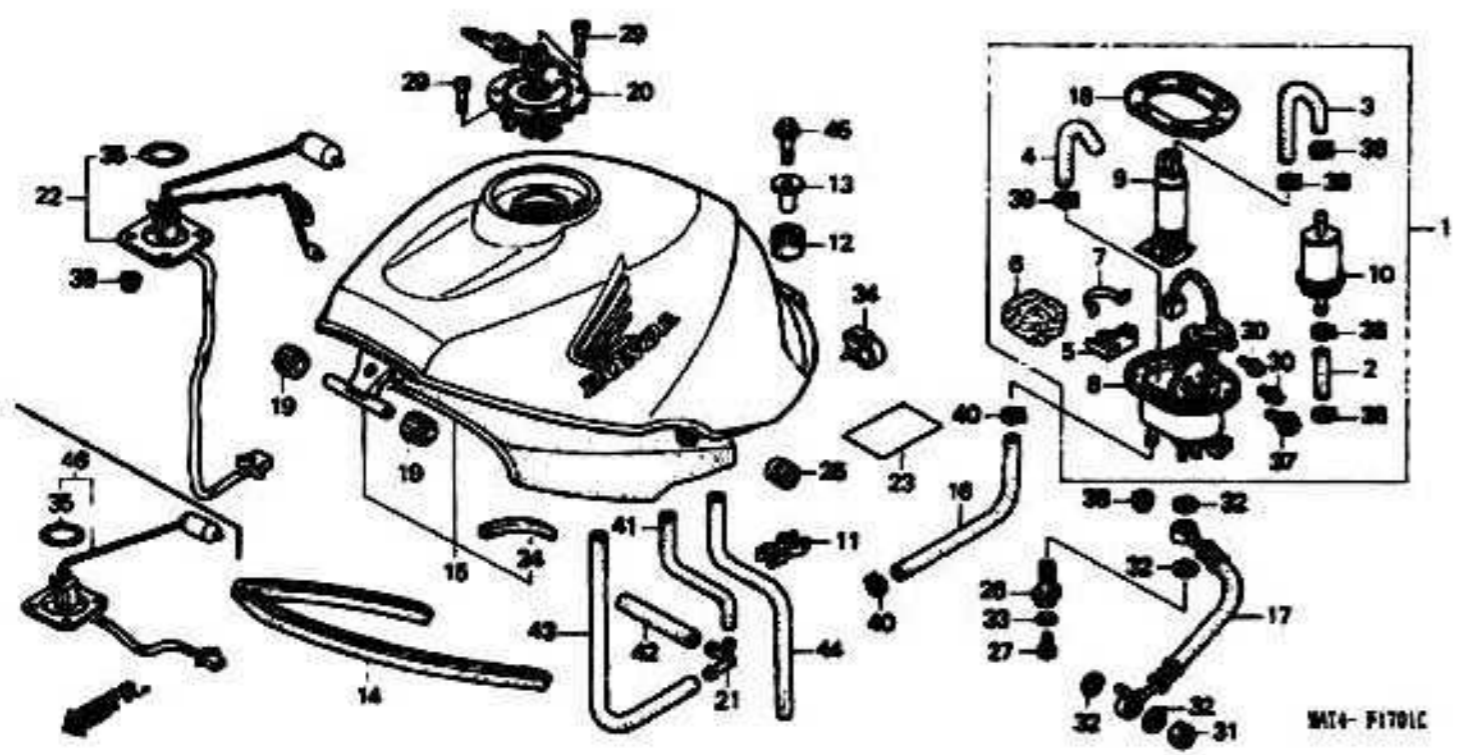

FUEL TANK - 99-02

7 = CBR1100XX'97
8 = CBR1100XX'98
9 = CBR1100XX'99
0 = CBR1100XX'00

1 = CBR1100XX'01
2 = CBR1100XX'02

F-17-1

Frame
Serial Number

Ref	Description	Model	From	To	AREA	QTY	Part Number	H/C
1	UNIT ASSY. FUEL PUMP	9				1	16700-MAT-D01	6112502
	UNIT ASSY. FUEL PUMP	0				1	16700-MAT-D02	6254114
	PUMP UNIT, FUEL	1 2				1	16700-MAT-E20	6696801
2	HOSE A. PUMP	9 0 1 2				1	16711-MAT-D00	6112510
3	HOSE B. PUMP	9				1	16712-MAT-D00	6112528
	HOSE B. PUMP	0 1 2				1	16712-MAT-D01	6254122
4	TUBE, FUEL PUMP RETURN	9 0 1 2				1	16713-MBG-010	5857966
5	STAY B	9 0 1 2				1	16714-MAT-D00	6112536
6	FILTER, FUEL RETURN	9 0 1 2				1	16714-MBG-000	5739305
7	BAND B	9 0 1 2				1	16717-MAT-D00	6112544
8	STAY, FUEL PUMP	9				1	16720-MAT-D00	6112551
	STAY, FUEL PUMP	0				1	16720-MAT-D01	6254130
	STAY, FUEL PUMP	1 2				1	16720-MAT-D50	6696819
9	PUMP SUB-ASSY. FUEL	9 0				1	16730-MAT-D00	6112569
	PUMP SUB-ASSY. FUEL	1 2				1	16730-MAT-E20	6696827
10	FILTER, FUEL	9				1	16900-MBG-003	5739347
	FILTER, FUEL	0 1 2				1	16900-MBG-013	6254148
11	CLAMP, TUBE	9 0 1 2			A	1	17446-ML7-710	2403699

FUEL TANK - 99-02

7 = CBR1100XX'97
8 = CBR1100XX'98
9 = CBR1100XX'99
0 = CBR1100XX'00

1 = CBR1100XX'01
2 = CBR1100XX'02

F-17-1

Frame
Serial Number

Ref	Description	Model	From	To	AREA	QTY	Part Number	H/C
12	RUBBER, TANK MOUNTING	9 0 1 2				2	17508-MAT-000	5213368
13	COLLAR, TANK SETTING	9 0 1 2				2	17509-GZ4-670	3445988
14	TRIM, FUEL TANK	9 0 1 2				1	17516-MAT-000	5213376
15	TANK SET. FUEL (TYPE1) (WL)	9				1	17520-MAT-D00ZE	6112734
	TANK SET. FUEL (TYPE3) (WL)	0				1	17520-MAT-A10ZA	6254239
	TANK SET. FUEL (TYPE4) (WL)	1				1	17520-MAT-D00ZB	6138283
	TANK SET. FUEL (TYPE1) (WL)	2				1	17520-MAT-A30ZB	6839971
16	HOSE, FUEL RETURN	9 0 1 2				1	17525-MAT-D00	6112742
17	HOSE, FUEL FEED	9 0				1	17527-MAT-D00	6112759
	HOSE, FUEL FEED	1 2				1	17527-MAT-D50	6696850
18	GASKET, BASE	9 0 1 2				1	17574-MNS-000	2803906
19	RUBBER, FR. FUEL TANK	9 0 1 2				2	17611-HA5-000	2018356
20	CAP. FUEL FILLER	9 0				1	17620-MAS-E01	5729520
	CAP. FUEL FILLER	9 0 1 2				1	17620-MAS-E02	6512784
21	JOINT, AIR FILTER	9 0 1 2			A	1	36191-KV3-700	4842597
22	UNIT SET. FUEL	9 0				1	37080-MAT-E00	6113484
23	TAPE, FUEL TANK PROTECTION	9 0 1 2				2	80116-MAT-000	5320668
24	SEAL, FUEL TANK	9 0 1 2				2	81354-MAT-300	5215793
25	GROMMET, AIR CLEANER HOUSING	9 0 1 2				2	83551-300-000	0204990
26	BOLT, BANJO (12MM)	9 0 1 2				1	90008-PP4-E02	3897865
27	BOLT, SEALING (6MM)	9 0 1 2				1	90009-PP4-E01	3897873
29	BOLT, SOCKET (4X21)	9 0 1 2				3	90074-MT4-000	3472842
30	SCREW-WASHER, LOCK (4X8)	9 0 1 2				2	90105-MBG-000	5742622
31	NUT A, SEALING (12MM)	9 0 1 2				1	90201-PD1-000	1868967
32	WASHER, SEALING (12MM)	9 0 1 2				4	90428-PD6-003	2128429
33	WASHER, SEALING (6MM)	9 0 1 2				1	90430-PD6-003	2128437
34	CLIP, CABLE (6MM)	9 0 1 2				1	90690-GHB-631	2871184
35	O-RING (39.5X5)	9 0 1 2				1	91305-MC7-000	1213214
36	CLAMP, TUBE (D12)	9 0 1 2				4	91405-PD1-004	1869502
37	SCREW-WASHER (5X10)	9 0 1 2				1	93893-05010-08	0648774
38	NUT, FLANGE (6MM)	9 0 1 2				10	94050-06080	0612689
39	CLIP, TUBE	9 0 1 2				1	95002-40850-04	1181742
40	CLIP, TUBE (10.5MM)	9 0 1 2				2	95002-41050-08	0622357