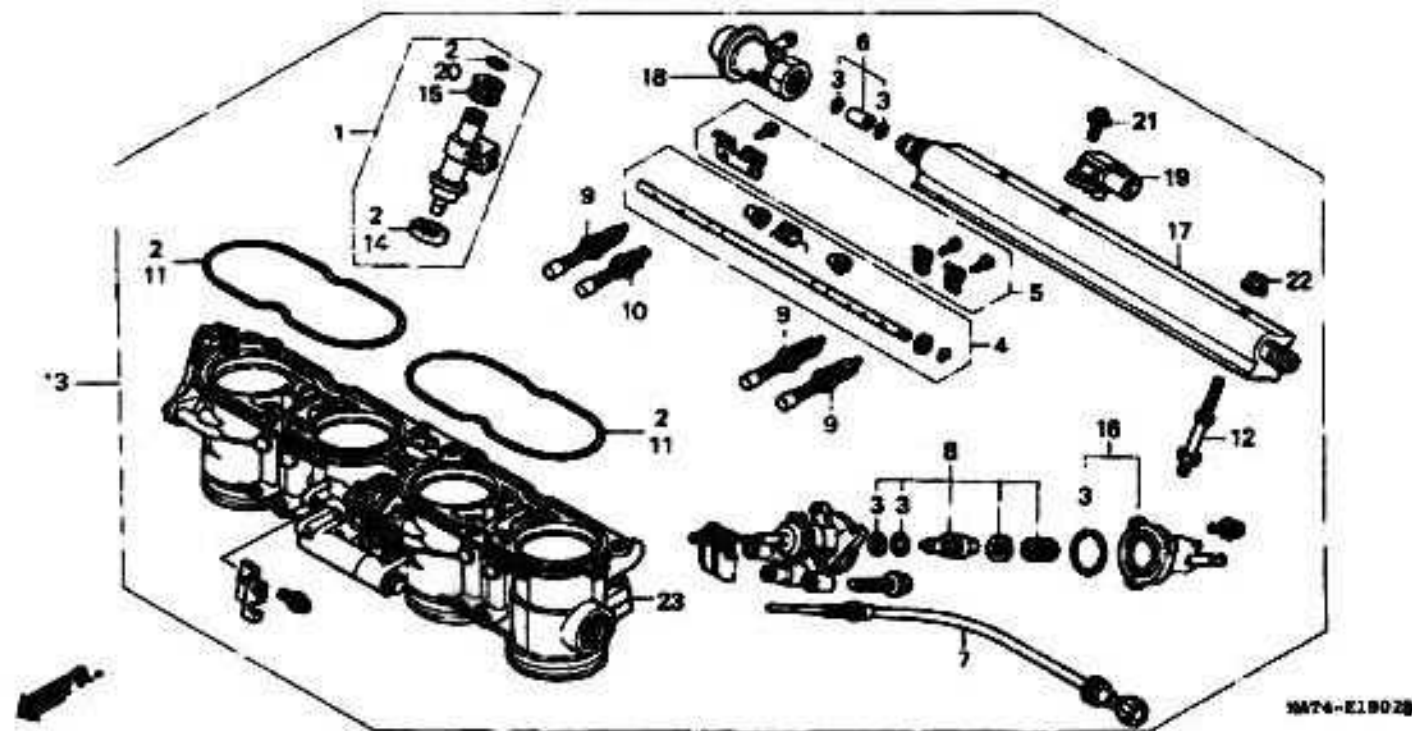

THROTTLE BODY

MAT4-E1802B

MAT4E1802B