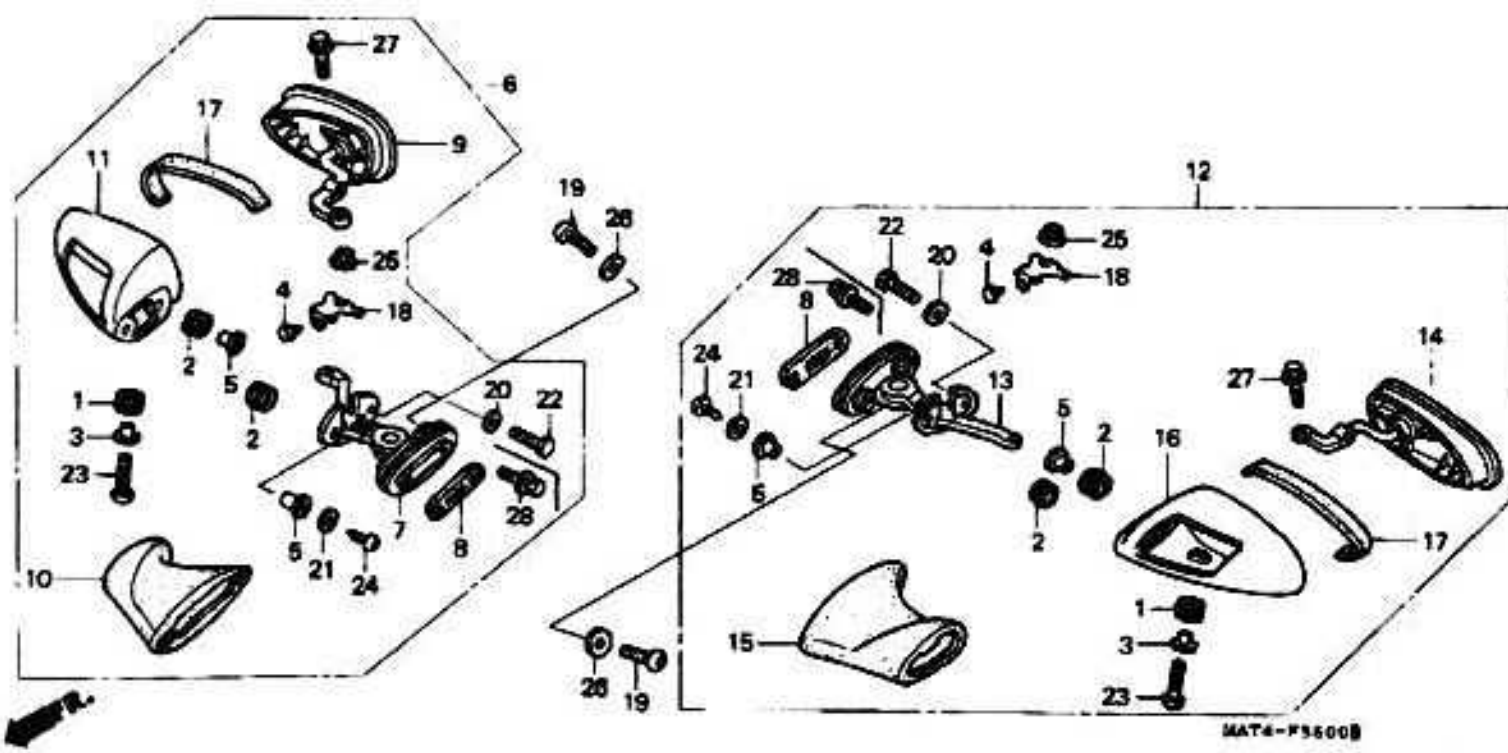

BACK MIRROR

BACK MIRROR

7 = CBR1100XX'97
8 = CBR1100XX'98
9 = CBR1100XX'99
0 = CBR1100XX'00

1 = CBR1100XX'01
2 = CBR1100XX'02

Frame Serial Number		F-36	
From	To	AREA	QTY

Ref	Description	Model	From	To	AREA	QTY	Part Number	H/C
1	GROMMET A RR COVER	7 8 9 0 1 2				2	11344-MB0-000	1240845
2	RUBBER PROTECTOR GASKET	7 8 9 0 1 2				4	18293-GN2-000	1930502
3	COLLAR TAILLIGHT	7 8 9 0 1 2				2	33712-GC5-000	1720358
4	PLUG CHAINGUARD	7 8				2	40514-333-000	0296582
5	COLLAR HEADLIGHT SETTING	7 8 9 0 1 2				4	61304-292-000	0151514
6	MIRROR ASSY. R. BACK "NH359M" (MUTE BLACK METALLIC)	7 8				1	88110-MAT-000ZB	5215868
	MIRROR ASSY. R. BACK "NH359M" (MUTE BLACK METALLIC)	9				1	88110-MAT-D01ZA	6114458
	MIRROR ASSY. R. BACK "YR183M" (TITANIUM METALLIC)	0				1	88110-MAT-D01ZE	6257463
	MIRROR ASSY. R. BACK "R101CU" (CANDY GLORY RED)	1				1	88110-MAT-D01ZD	6184980
	MIRROR ASSY. R. BACK "NH146M" (ACCURATE SILVER METALLIC)	2				1	88110-MAT-D01ZF	6840664
7	STAY R	7 8 9 0 1 2				1	88111-MAT-000	5215876
8	RUBBER MIRROR MOUNTING	7 8 9 0 1 2				2	88112-MS2-000	5620109
	RUBBER MIRROR SETTING	7 8 9 0 1 2				2	88112-MS2-670	3377363
9	MIRROR R	7 8 9 0 1 2				1	88112-MT7-003	5215884

7 = CBR1100XX'97
8 = CBR1100XX'98
9 = CBR1100XX'99
0 = CBR1100XX'00

1 = CBR1100XX'01
2 = CBR1100XX'02

Frame Serial Number		F-36	
From	To	AREA	QTY

Ref	Description	Model	From	To	AREA	QTY	Part Number	H/C
10	BOOT R. MIRROR	7 8 9 0 1 2				1	88113-MAT-000	5215892
11	COVER R. MIRROR "NH359M" (MUTE BLACK METALLIC)	7 8 9				1	88115-MAT-000ZB	5215900
	COVER R. MIRROR "YR183M" (TITANIUM METALLIC)	0				1	88115-MAT-000ZD	5773643
	COVER R. MIRROR "R101CU" (CANDY GLORY RED)	1				1	88115-MAT-000ZF	6179097
	COVER R. MIRROR "NH146M" (ACCURATE SILVER METALLIC)	2				1	88115-MAT-000ZM	6840572
12	MIRROR ASSY. L. BACK "NH359M" (MUTE BLACK METALLIC)	7 8				1	88120-MAT-000ZB	5215918
	MIRROR ASSY. L. BACK "NH359M" (MUTE BLACK METALLIC)	9				1	88120-MAT-D01ZA	6114466
	MIRROR ASSY. L. BACK "YR183M" (TITANIUM METALLIC)	0				1	88120-MAT-D01ZE	6257471
	MIRROR ASSY. L. BACK "R101CU" (CANDY GLORY RED)	1				1	88120-MAT-D01ZD	6185011
	MIRROR ASSY. L. BACK "NH146M" (ACCURATE SILVER METALLIC)	2				1	88120-MAT-D01ZF	6840680
13	STAY L	7 8 9 0 1 2				1	88121-MAT-000	5215926
14	MIRROR L	7 8 9 0 1 2				1	98122-MT7-003	5215934
15	BOOT L. MIRROR	7 8 9 0 1 2				1	88123-MAT-000	5215942
16	COVER L. MIRROR "NH359M" (MUTE BLACK METALLIC)	7 8 9				1	88125-MAT-000ZB	5215959
	COVER L. MIRROR "YR183M" (TITANIUM METALLIC)	0				1	88125-MAT-000ZD	5773650
	COVER L. MIRROR "R101CU" (CANDY GLORY RED)	1				1	88125-MAT-000ZF	6185029
	COVER L. MIRROR "NH146M" (ACCURATE SILVER METALLIC)	2				1	88125-MAT-000ZM	6840695
17	RUBBER HOUSING	7 8 9 0 1 2				2	88125-MT7-300	4056550
18	STAY TURN SIGNAL STOPPER	7 8				2	88126-MT7-000	4056578
19	BOLT SPECIAL (6X25)	7 8 9 0 1 2				4	90106-MS2-000	3377454
20	WASHER STOPPER (5MM)	7 8 9 0 1 2				2	90483-040-000	0085795
21	WASHER STOPPER (5MM)	7 8				2	90483-178-000	0919662
22	BOLT HEX (5X22)	7 8				2	92101-05022-0A	3017209
23	SCREW PAN (5X25)	7 8				2	93500-05025-0G	0477471
	SCREW PAN (5X21)	9 0 1 2				2	93500-05020-0G	0294161