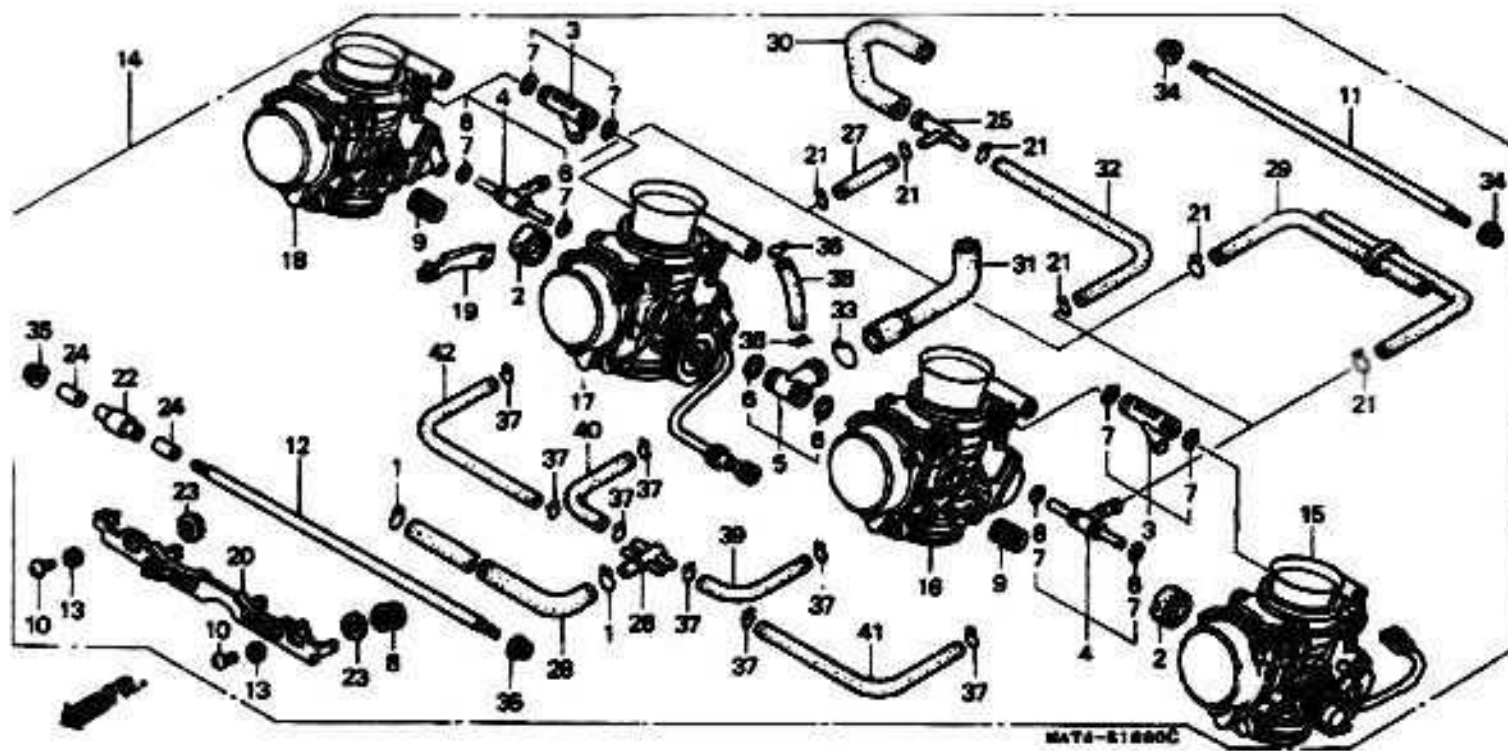

CARBURETOR ASSY.

CARBURETOR ASSY.

7 = CBR1100XX'97
8 = CBR1100XX'98
9 = CBR1100XX'99
0 = CBR1100XX'00

1 = CBR1100XX'01
2 = CBR1100XX'02

E-18

Ref	Description	Model	From	To	AREA	QTY	Part Number	H/C
1	CLIP BREATHER TUBE	7 8			AC	2	15772-292-010	0142885
2	JOINT	7 8				2	16024-KAZ-000	3694304
3	JOINT SET FUEL	7 8				2	16024-MY9-750	5213038
4	JOINT SET	7 8				2	16026-MZ2-E00	4935466
5	JOINT SET	7 8				1	16038-MAT-600	5232426
6	GASKET SET C	7 8				2	16039-MZ1-790	4636734
7	GASKET B SET	7 8				2	16040-MZ1-790	4935532
8	SPRING COMPRESSION COIL	7 8				1	16051-MZ5-670	4215422
9	SPRING	7 8				2	16053-MA6-003	1378017
10	SCREW-WASHER	7 8				2	16081-KAZ-000	3694452
11	BOLT	7 8				1	16083-MAT-000	5232459
12	BOLT	7 8				1	16084-MAT-000	5232467
13	WASHER PLAIN	7 8				2	16085-MV4-000	3694486
14	CARBURETOR ASSY (VPS2A A)	7 8			A	1	16100-MAT-670	5213061
	CARBURETOR ASSY (VPS1A A)	7 8			AC	1	16100-MAT-750	5213079
15	CARBURETOR ASSY 1	7 8			A	1	16101-MAT-670	5213111
	CARBURETOR ASSY 1	7 8			AC	1	16101-MAT-750	5213129
16	CARBURETOR ASSY 2	7 8			A	1	16102-MAT-670	5213137

7 = CBR1100XX'97
8 = CBR1100XX'98
9 = CBR1100XX'99
0 = CBR1100XX'00

1 = CBR1100XX'01
2 = CBR1100XX'02

E-18

Ref	Description	Model	From	To	AREA	QTY	Part Number	H/C
16	CARBURETOR ASSY 2	7 8			AC	1	16102-MAT-750	5213145
17	CARBURETOR ASSY 3	7 8			A	1	16103-MAT-670	5213152
	CARBURETOR ASSY 3	7 8			AC	1	16103-MAT-750	5213160
18	CARBURETOR ASSY 4	7 8			A	1	16104-MAT-670	5213178
	CARBURETOR ASSY 4	7 8			AC	1	16104-MAT-750	5213186
19	PLATE STAY	7 8				1	16119-MAT-000	5232491
20	LEVER STARTER	7 8				1	16120-MAT-000	5232509
21	CLIP TUBE (65)	7 8			A	2	16163-GHB-610	4637005
		7 8			AC	4	16163-GHB-610	4637005
22	COLLAR	7 8				1	16172-MV9-670	3694676
23	COLLAR	7 8				2	16175-MZ1-000	4179867
24	PIN DOWEL (7 9X20)	7 8				5	16178-MAS-600	4935664
25	T-JOINT	7 8			AC	1	16180-MAL-600	4637013
26	JOINT	7 8			AC	1	16180-MW0-750	4041307
27	TUBE AIR VENT	7 8			AC	1	16195-MAT-750	5213202
28	TUBE PLATE	7 8			AC	1	16196-MAT-750	5213210
29	TUBE AIR VENT	7 8			A	1	16197-MAT-000	5232566
30	TUBE AIR VENT CONTROL VALVE	7 8			AC	1	16197-MAT-750	5213228
31	TUBE	7 8				1	16198-MAT-000	5232574
32	TUBE AIR VENT	7 8			AC	1	16199-MAT-750	5213236
33	CLIP B. TUBE	7 8				1	17366-MJ0-000	2212306
34	NUT FLANGE (5MM)	7 8				2	94050-05000	0636951
35	NUT FLANGE (6MM)	7 8				2	94050-06000	0471623
36	CLIP TUBE (B17)	7 8			AC	2	95002-02079	4171690
37	CLIP TUBE (B18)	7 8			AC	8	95002-02089	4125571
38	BULK HOSE VACUUM (3.5X8000) (3.5X200)	7 8			AC	1	95005-35008-10M	2325058
39	BULK HOSE VACUUM (4.5X1000) (4.5X125)	7 8			AC	1	95005-45001-20M	4983714
40	BULK HOSE VACUUM (4.5X1000) (4.5X165)	7 8			AC	1	95005-45001-20M	4983714
41	BULK HOSE VACUUM (4.5X1000) (4.5X190)	7 8			AC	1	95005-45001-20M	4983714
42	BULK HOSE VACUUM (4.5X1000) (4.5X215)	7 8			AC	1	95005-45001-20M	4983714