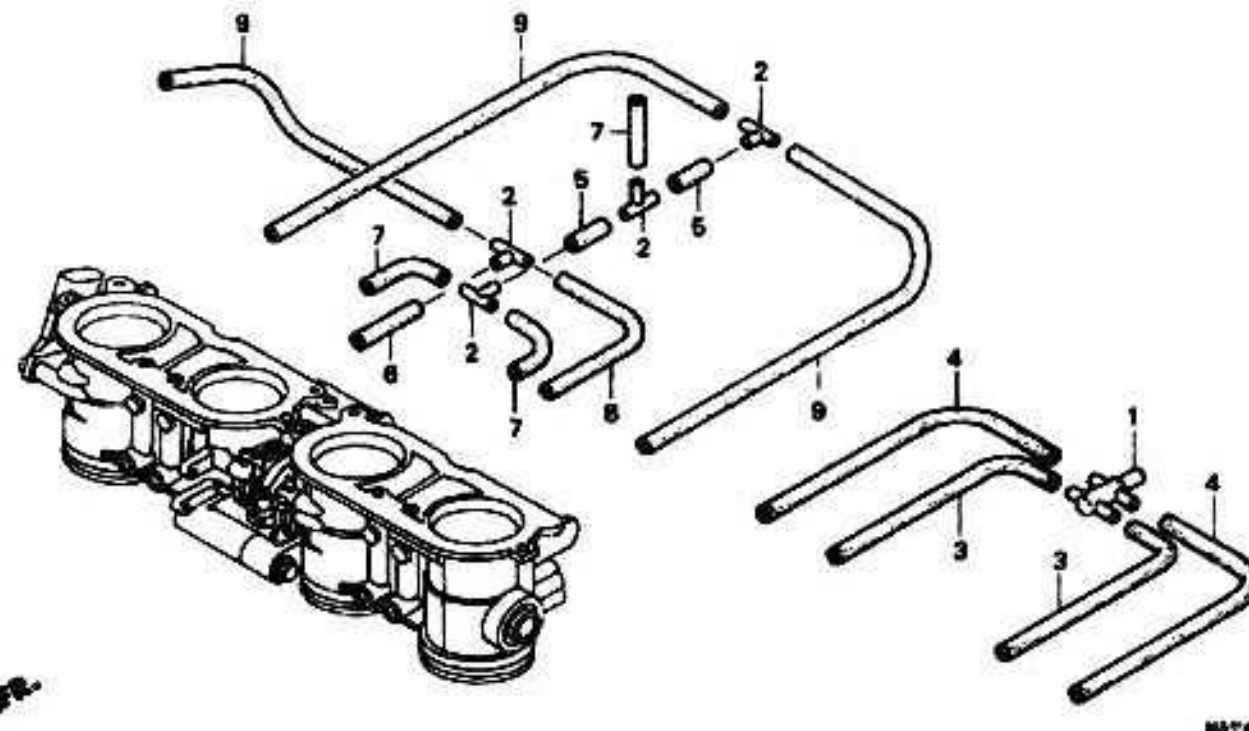

THROTTLE BODY (TUBING)(1)

MAT4-E1802A

MAT4E1803A

7 = CBR1100XX'97
8 = CBR1100XX'98
9 = CBR1100XX'99
0 = CBR1100XX'00

1 = CBR1100XX'01
2 = CBR1100XX'02

E-18-2

Engine
Serial Number

Ref	Description	Model	From	To	AREA	QTY	Part Number	H/C
14	SEAL RING, INJECTOR	9 0 1 2				4	16472-PH7-003	2335867
15	RUBBER RING, INJECTOR	9 0 1 2				4	16473-PD6-000	1855576
16	CASE SET, WAX	9 0 1 2				1	16502-MAT-E01	6112486
17	PIPE, FUEL	9 0				1	16610-MAT-E01	6112494
	PIPE, FUEL	1 2				1	16610-MCC-E01	6696793
18	REGULATOR ASSY, PRESSURE	9 0				1	16740-MAT-E01	6112577
	REGULATOR ASSY, PRESSURE	1 2				1	16740-MAT-E21	6696835
19	SENSOR ASSY, MAP	9 0 1 2				1	37830-MAT-E01	6113518
20	O-RING (7.3X2.2)	9 0 1 2				4	91301-PH7-003	4258976
21	SCREW-WASHER (4X14)	9 0 1 2				1	93893-04014-18	1803477
22	NUT, FLANGE (6MM)	9 0 1 2				2	94050-06000	0471623
23	BODY ASSY, THROTTLE	9 0			A	1	16401-MAT-A01	6128193
	BODY ASSY, THROTTLE	9 0			AC	1	16401-MAT-L01	6128201
	BODY ASSY, THROTTLE	1 2			A	1	16401-MAT-A21	6696777
	BODY ASSY, THROTTLE	1 2			AC	1	16401-MAT-L21	6696785

7 = CBR1100XX'97
8 = CBR1100XX'98
9 = CBR1100XX'99
0 = CBR1100XX'00

1 = CBR1100XX'01
2 = CBR1100XX'02

E-18-3

Engine
Serial Number

Ref	Description	Model	From	To	AREA	QTY	Part Number	H/C
1	JOINT (T)	9 0			AC	1	16180-ME5-761	1669258
2	JOINT, VACUUM TUBE (A)	9 0				4	17201-MG9-000	1523992
3	TUBE	9 0			AC	2	19198-MAT-L01	6112915
4	TUBE	9 0			AC	2	19199-MAT-L01	6112924
5	BULK HOSE, VACUUM (3.5X1000) (3.5X30)	9 0				2	95005-35001-20M	5137153
6	BULK HOSE, VACUUM (3.5X1000) (3.5X50)	9 0				1	95005-35001-20M	5137153
7	BULK HOSE, VACUUM (3.5X1000) (3.5X60)	9 0				3	95005-35001-20M	5137153
8	BULK HOSE, VACUUM (3.5X1000) (3.5X120)	9 0				1	95005-35001-20M	5137153
9	BULK HOSE, VACUUM (3.5X1000) (3.5X180)	9 0				3	95005-35001-20M	5137153