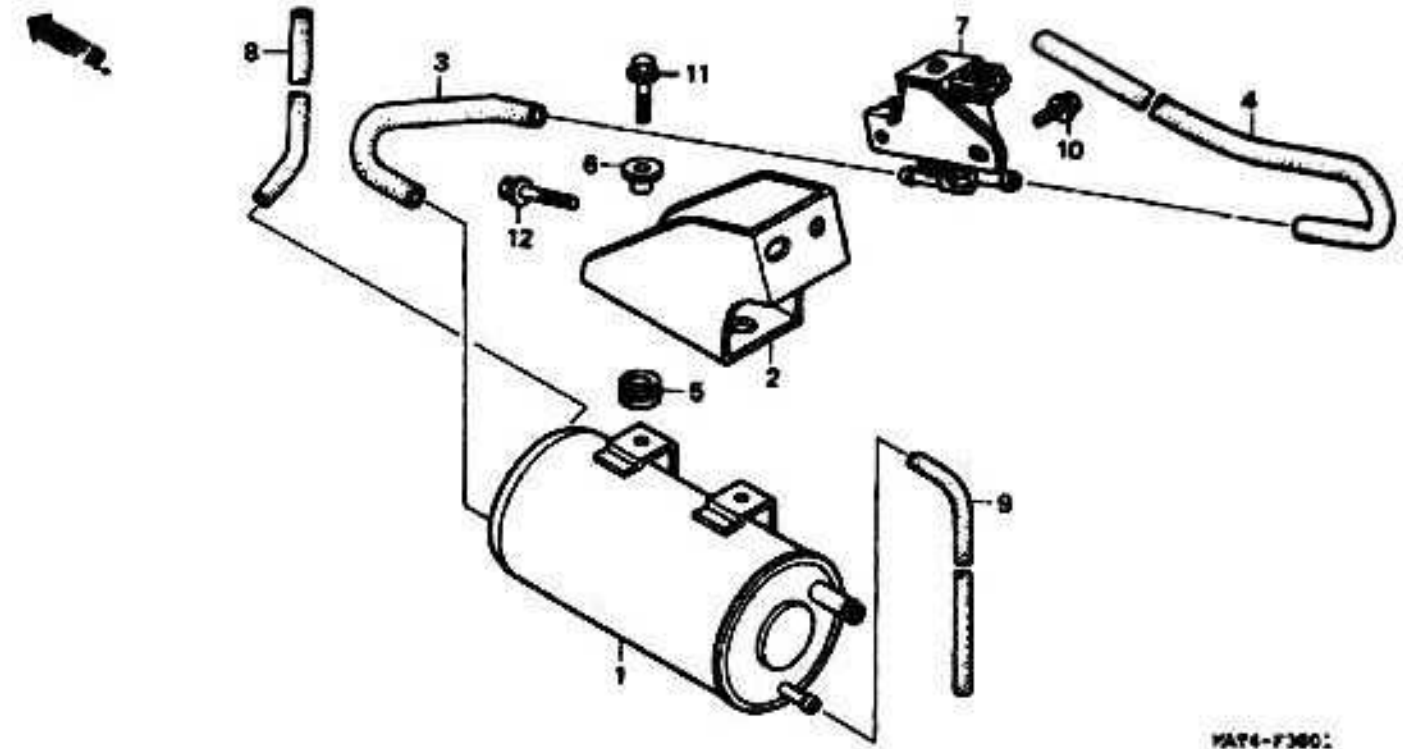

EVAP CANISTER - 99-02

7 = CBR1100X'97
8 = CBR1100X'98
9 = CBR1100X'99
0 = CBR1100X'00

1 = CBR1100X'01
2 = CBR1100X'02

F-38-1

Frame
Serial Number

Ref	Description	Model	From	To	AREA	QTY	Part Number	H/C
1	CANISTER, EVAPORATIVE EMISSION	9 0 1 2			AC	1	17410-MAT-752	5213319
2	STAY, CANISTER MOUNTING	9 0 1 2			AC	1	17415-MAT-L00	5112684
3	TUBE A	9 0 1 2			AC	1	17420-MAT-L00	5112692
4	TUBE B	9 0			AC	1	17425-MAT-L00	5112700
	TUBE B	1 2			AC	1	17425-MAT-L20	6696843
5	RUBBER, CANISTER SETTING	9 0 1 2			AC	2	19051-MB4-880	1781509
6	COLLAR, CANISTER MOUNT	9 0 1 2			AC	2	19052-MB4-880	1781517
7	VALVE ASSY., PURGE CONTROL SOLENOID	9 0 1 2			AC	1	36162-P2H-A01	4842571
8	BULK HOSE, VACUUM (3.5X1000) (3.5X200)	9 0 1 2			AC	1	95005-35001-20M	5137153
9	BULK HOSE, VACUUM (3.5X1000) (3.5X250)	9			AC	1	95005-35001-20M	5137153
	BULK HOSE, VACUUM (3.5X1000) (3.5X300)	0 1 2			AC	1	95005-35001-20M	5137153
10	BOLT, FLANGE (6X12)	9 0 1 2			AC	2	95701-06012-07	2387108
11	BOLT, FLANGE (6X18)	9 0 1 2			AC	2	95701-06018-07	2410918
12	BOLT, FLANGE (6X20)	9 0 1 2			AC	2	95701-06020-07	2251286

MAT4-F3801

MAT4F3801