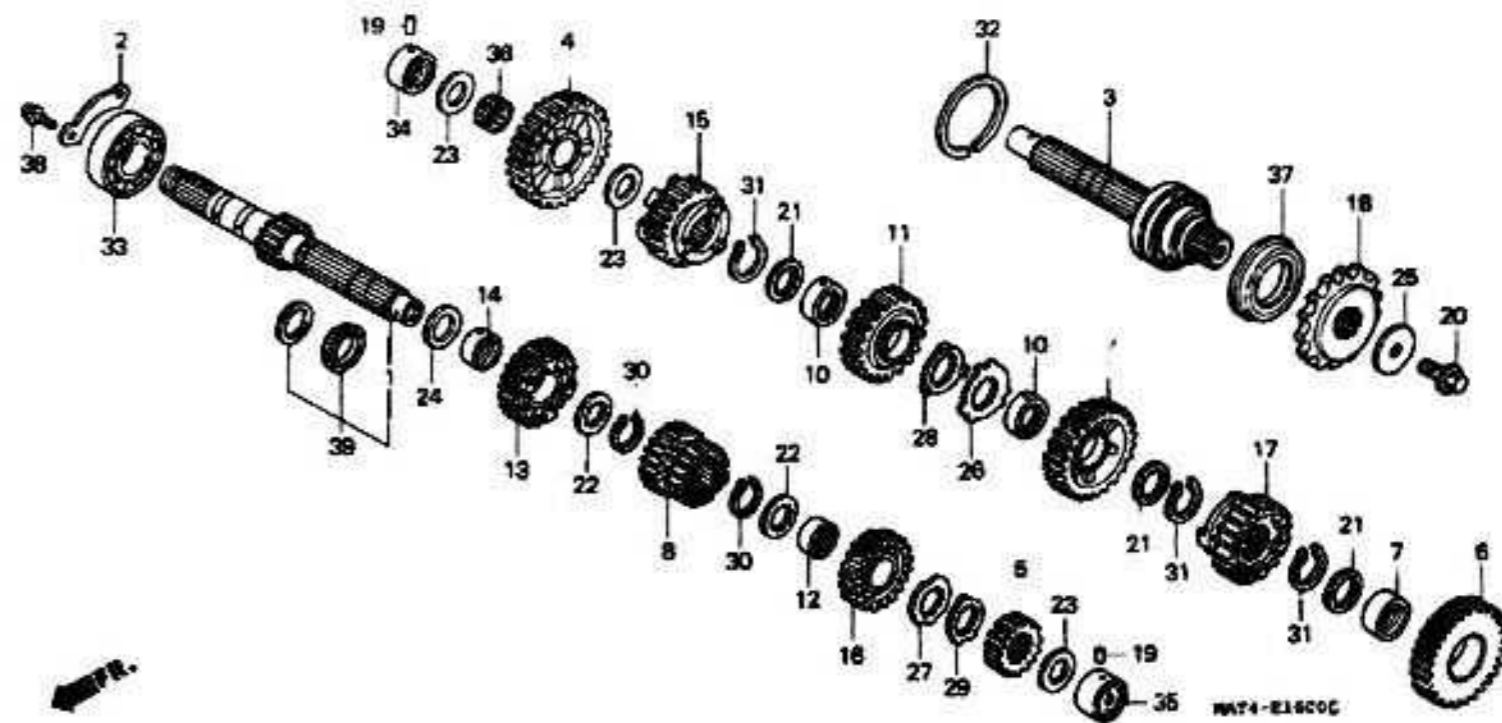

TRANSMISSION

MAT4-E1600C

MAT4E1600C

7 = CBR1100XX'97
8 = CBR1100XX'98
9 = CBR1100XX'99
0 = CBR1100XX'00

1 = CBR1100XX'01
2 = CBR1100XX'02

E-16

Engine
Serial Number

Ref	Description	Model	From	To	AREA	QTY	Part Number	H/C
1	MAINSHAFT	7 8				1	23211-MAT-000	5213622
2	PLATE, BEARING SETTING	7 8 9 0 1 2				1	23212-MV9-670	3695822
3	COUNTERSHAFT	7				1	23220-MAT-630	5687116
	COUNTERSHAFT	8 9 0 1 2				1	23220-MAT-E00	6113104
4	GEAR, COUNTERSHAFT FIRST	7 8				1	23421-MAT-000	5213848
	GEAR, COUNTERSHAFT FIRST (36T)	9 0 1 2				1	23421-MAT-E00	6113112
5	GEAR, MAINSHAFT SECOND	7 8 9 0 1 2				1	23431-MAT-000	5213855
6	GEAR, COUNTERSHAFT SECOND	7 8 9 0 1 2				1	23441-MAT-000	5213863
7	COLLAR (30X11.2)	7 8 9 0 1 2				1	23442-MS2-610	3373451
8	GEAR, MAINSHAFT THIRD & FOURTH	7 8				1	23451-MAT-000	5213871
	GEAR, MAINSHAFT THIRD & FOURTH (19T/21T)	9 0 1 2				1	23451-MAT-E00	6113120
9	GEAR, COUNTERSHAFT THIRD	7 8 9 0 1 2				1	23461-MAT-000	5213889
10	COLLAR, SPLINE (30X11)	7 8 9 0 1 2				2	23462-MAT-000	5213897
11	GEAR, COUNTERSHAFT FOURTH	7 8 9 0 1 2				1	23481-MAT-000	5213905
12	COLLAR, SPLINE (28X13.5)	7 8 9 0 1 2				1	23482-MR7-000	3447331
13	GEAR, MAINSHAFT FIFTH	7 8				1	23491-MAT-000	5213913
	GEAR, MAINSHAFT FIFTH (24T)	9 0 1 2				1	23491-MAT-E00	6113138