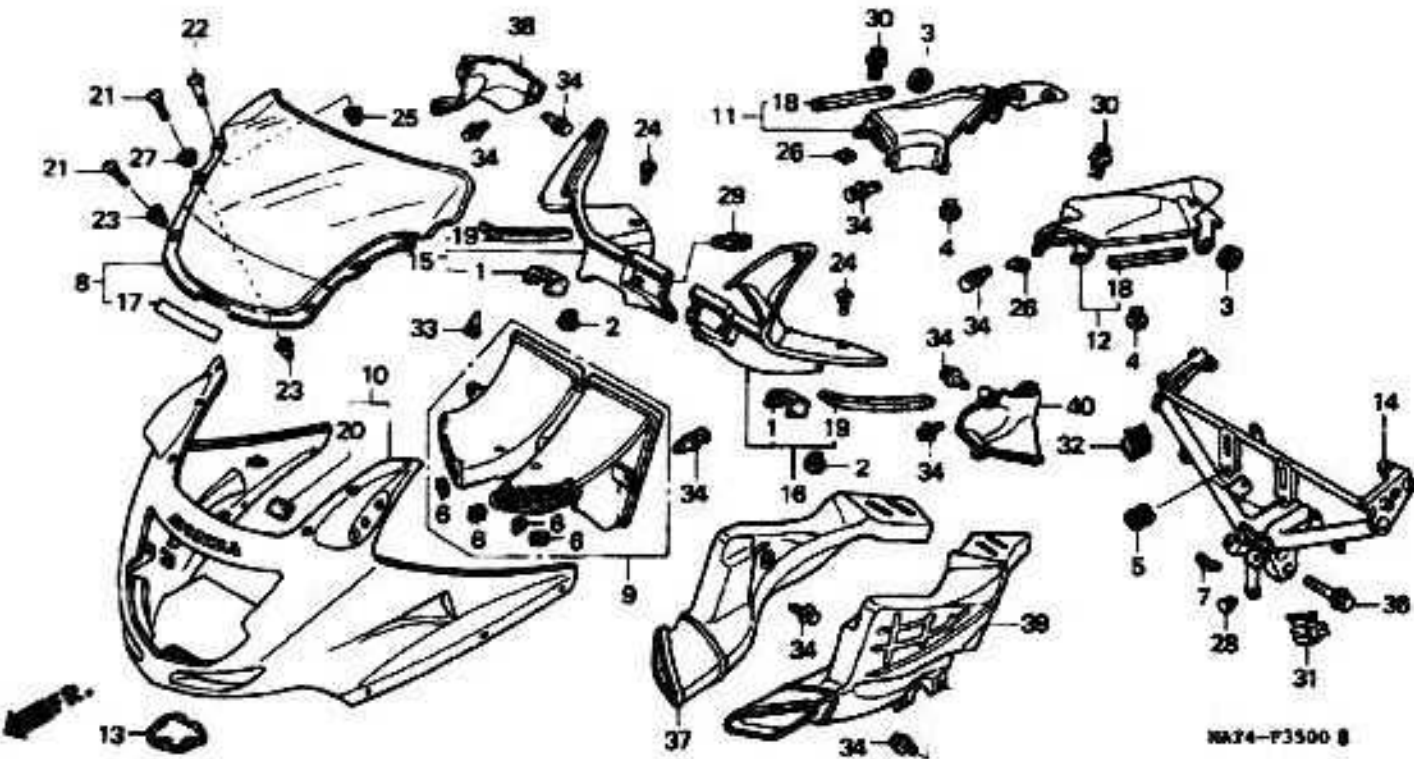

UPPER COWL

NA74-P3500 B

MAT4F3500B

7 = CBR1100XX'97
8 = CBR1100XX'98
9 = CBR1100XX'99
0 = CBR1100XX'00

1 = CBR1100XX'01
2 = CBR1100XX'02

F-35

Ref	Description	Model	From	To	AREA	QTY	Part Number	H/C
10	COWL SET (UPPER) *YR183M* (WL) (TITANIUM METALLIC)	0				1	64230-MAT-D00ZH	5255375
	COWL SET (UPPER) *R101CU* (WL) (CANDY GLORY RED)	1				1	64230-MAT-D00ZF	5150288
	COWL SET (UPPER) *R101CU* (WL) (CANDY GLORY RED)	1				1	64230-MAT-D01ZF	5818330
	COWL SET (UPPER) *NH146M* (ACCURATE SILVER METALLIC)	2				1	64230-MAT-D01ZJ	5840235
11	PANEL R (INNER) *NH375R* (CLAUSE BLACK)	7 8 9 0 1 2				1	64310-MAT-000ZB	5215512
12	PANEL L (INNER) *NH375R* (CLAUSE BLACK)	7 8 9 0 1 2				1	64320-MAT-000ZB	5215520
13	CAP. MAINTENANCE *NH1* (BLACK)	7 8 9 0 1 2				1	64365-MAT-000ZA	5215538
14	STAY COWL (UPPER)	7 8				1	64500-MAT-000	5215603
	STAY COWL (UPPER)	9 0 1 2				1	64500-MAT-D00	5114201
15	COVER R. COWL (UPPER) *NH375R* (CLAUSE BLACK)	7 8				1	64591-MAT-000ZB	5215645
	COVER R. COWL (UPPER) *NH375R* (CLAUSE BLACK)	9 0 1				1	64591-MAT-D00ZA	5114227
	COVER R. COWL (UPPER) *NH375R* (CLAUSE BLACK)	2				1	64591-MAT-D01ZA	5840417

UPPER COWL

Ref	Description	Model	From	To	AREA	QTY	Part Number	H/C
7	COVER L. COWL (UPPER) *NH375R* (CLAUSE BLACK)	7 8				1	64596-MAT-000ZB	5215652
	COVER L. COWL (UPPER) *NH375R* (CLAUSE BLACK)	9 0 1				1	64596-MAT-D00ZA	5114235
	COVER L. COWL (UPPER) *NH375R* (CLAUSE BLACK)	2				1	64596-MAT-D01ZA	5840425
17	TAPE. WINDSCREEN PROTECTION	7 8				1	90115-MAT-300	5215777
18	SEAL. PANEL (INNER)	7 8 9 0 1 2				2	81355-MAT-300	5215801
19	SEAL. COWL COVER (UPPER)	7 8 9 0 1 2				2	81355-MAT-300	5215819
20	RUBBER. TOOL BOX	7 8 9 0 1 2				2	83521-198-900	3142478
21	SCREW. PAN (5X21)	7 8 9 0 1 2				4	90108-MAT-000	5215080
22	SCREW. PAN (5X20)	7 8 9 0 1 2				2	90109-MAT-000	5215098
23	NUT. COWL SETTING (5MM)	7 8 9 0 1 2				4	90111-KW3-003	2909141
24	SCREW. PAN (6X14)	7 8 9 0 1 2				2	90113-MAT-000	5215122
25	NUT. FLANGE CAP (5MM)	7 8 9 0 1 2				2	90167-SAO-980	1213099
26	NUT. SPRING (6MM)	7 8 9 0 1 2				2	90320-MM5-000	2551943
27	COLLAR (6X14X8X5)	7 8 9 0 1 2				2	90502-680-000	2265213
28	RUBBER. ENGINE STOPPER	7 8				1	90572-MR5-000	3175015
29	CLIP. SPLASH	7 8 9 0 1 2				2	90657-SB0-003	1477280
30	CLIP. BODY COVER	7 8 9 0 1 2				2	90683-GR1-003	2453504
31	CLIP. CABLE (8MM)	7 8 9 0 1 2				1	90690-GHB-631	2871184
32	CLIP. CABLE (15MM)	7 8 9 0 1 2				2	90690-GHB-651	2847317
33	PLUG. CONE TYPE	7 8				2	90899-422-610	2073021
34	CLIP. PANEL FIXING *NH1* (BLACK)	9 0 1 2				10	91549-MW0-790ZA	4230462
		7 8				4	91549-MW0-790ZA	4230462
36	BOLT. FLANGE (8X40)	7 8 9 0 1 2				2	96400-08040-07	2902567
37	DUCT. R. RAM	9 0				1	64212-MAT-D00	5114078
	DUCT. R. RAM	1 2				1	64212-MAT-D50	5597395
38	GUARD. R. WIND *NH1* (BLACK)	9 0 1 2				1	54216-MAT-D00ZA	5114086
39	DUCT. L. RAM	9 0				1	64222-MAT-D00	5114094
	DUCT. L. RAM	1 2				1	64222-MAT-D50	5597403
40	GUARD. L. WIND *NH1* (BLACK)	9 0 1 2				1	64226-MAT-D00ZA	5114102