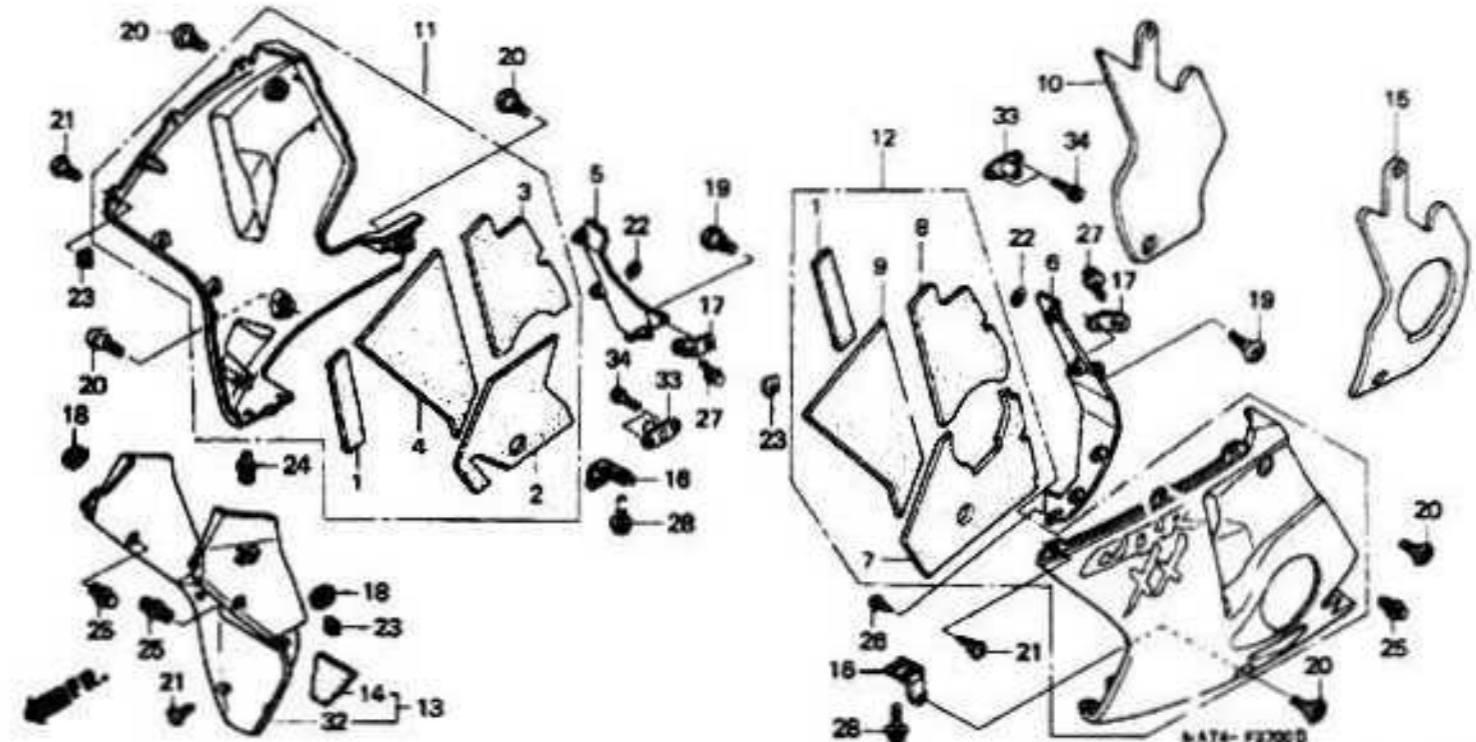

LOWER COWL

MAT4F3700B

7 = CBR1100XX'97
8 = CBR1100XX'98
9 = CBR1100XX'99
0 = CBR1100XX'00

1 = CBR1100XX'01
2 = CBR1100XX'02

F-37

Frame
Serial Number

Ref	Description	Model	From	To	AREA	QTY	Part Number	H/C
1	SEAL HEADLIGHT (LOWER)	7 8				2	64231-M27-300	4457734
2	MAT A R COWL (LOWER)	7 8				1	64415-MAT-300	5236655
	MAT A R COWL (LOWER)	9 0 1 2				1	64415-MAT-D00	6114135
3	MAT B R COWL (LOWER)	7 8				1	64415-MAT-300	5236674
	MAT B R COWL (LOWER)	9 0 1 2				1	64415-MAT-D00	6114144
4	MAT C R COWL (LOWER)	7 8 9 0 1 2				1	64417-MAT-300	5236682
5	GUARD R COWL HEAT (LOWER)	7 8 9 0 1 2				1	64423-MAT-000	5215553
6	GUARD L COWL HEAT (LOWER)	7 8 9 0 1 2				1	64424-MAT-000	5215551
7	MAT A L COWL (LOWER)	7 8				1	64425-MAT-300	5236690
	MAT A L COWL (LOWER)	9 0 1 2				1	64425-MAT-D00	6114169
8	MAT B L COWL (LOWER)	7 8				1	64425-MAT-300	5236708
	MAT B L COWL (LOWER)	9 0 1 2				1	64425-MAT-D00	6114177
9	MAT C L COWL (LOWER)	7 8 9 0 1 2				1	64427-MAT-300	5236716
10	RUBBER R COWL (LOWER)	7 8				1	64430-MAT-000	5215579
11	COWL SET R (LOWER) (TYPE1) (WL)	7 8				1	64460-MAT-670ZA	5215587
	COWL SET R (LOWER) (TYPE6) (WL)	9				1	64460-MAT-A00ZB	6114185
	COWL SET R (LOWER) (TYPE11) (WL)	0				1	64460-MAT-A10ZA	6255400
	COWL SET R (LOWER) (TYPE12) (WL)	1				1	64460-MAT-A20ZA	6697460