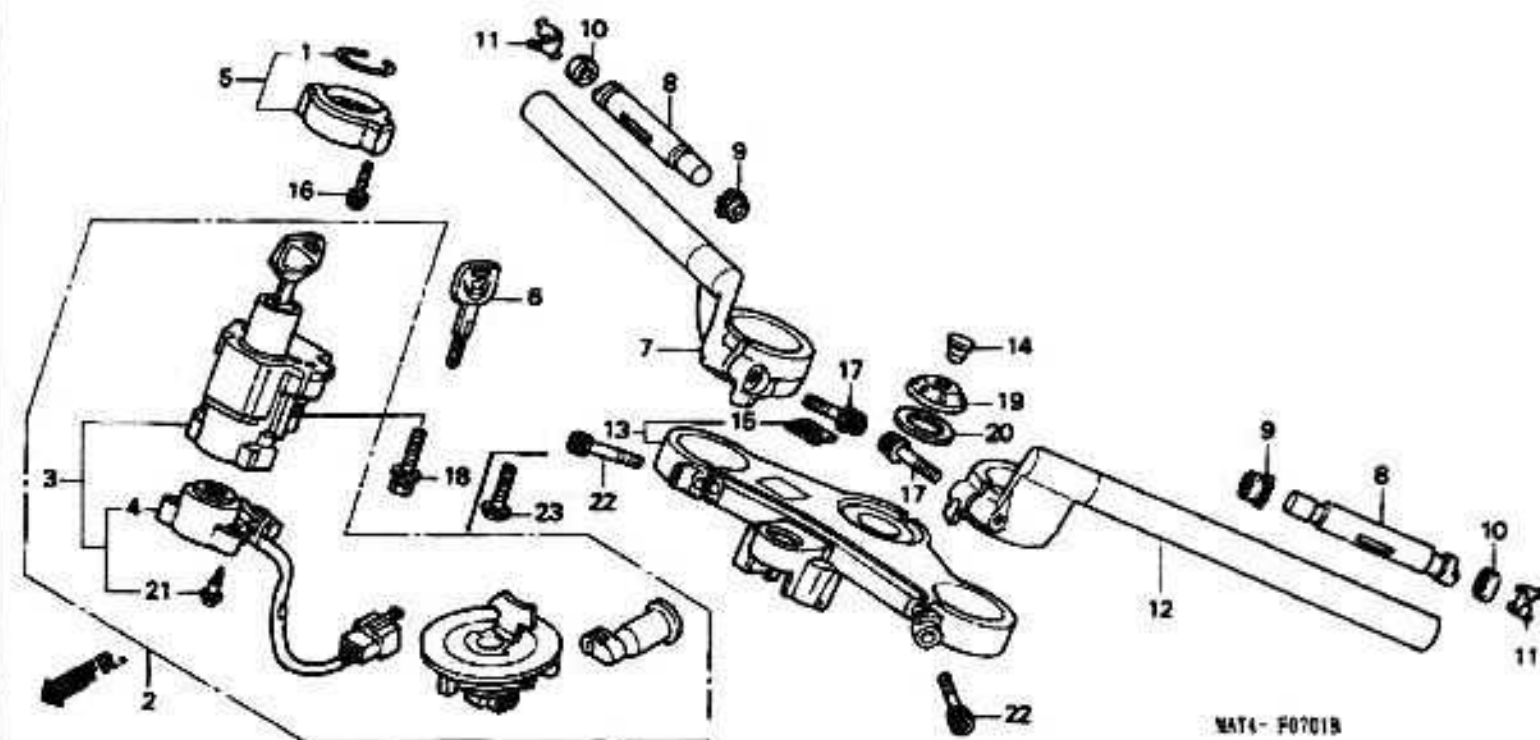

HANDLEBAR - TOP BRIDGE - 99-02

MAT4-F0701B

MAT4F0701B

7 = CBR1100XX'97
8 = CBR1100XX'98
9 = CBR1100XX'99
0 = CBR1100XX'00

1 = CBR1100XX'01
2 = CBR1100XX'02

Frame Serial Number		AREA	QTY	Part Number	H/C
From	To				

Ref	Description	Model	From	To	AREA	QTY	Part Number	H/C
1	SEAL, IGNITION SWITCH	9 0 1 2				1	30433-MBW-600	5082978
2	LOCK SET			YM300133 A		1	35010-MAT-A00	6113401
						1	35010-MAT-A00	6113401
	LOCK SET			YM300770 A		1	35010-MAT-A01	6266761
					AC	1	35010-MAT-A01	6266761
						1	35010-MAT-A01	6266761
	LOCK SET			YM300771	A	1	35010-MAT-A02	6655013
	LOCK SET			YM300771	A	1	35010-MAT-A03	6681936
		1 2				1	35010-MAT-A03	6681936
3	SWITCH ASSY. COMBINATION & LOCK			YM300133 A		1	35100-MAT-A01	6113435
						1	35100-MAT-A01	6113435
	SWITCH ASSY. COMBINATION & LOCK			YM300770 A		1	35100-MAT-A02	6266779
					AC	1	35100-MAT-A02	6266779
						1	35100-MAT-A02	6266779
	SWITCH ASSY. COMBINATION & LOCK			YM300771	A	1	35100-MAT-A03	6697056
		1 2				1	35100-MAT-A03	6697056
4	BASE CONTACT	9 0 1 2				1	35101-MAT-E01	6113443
5	COVER, COMBINATION SWITCH	9 0 1 2				1	35106-MAT-A00	6113450
6	KEY, BLANK (TYPE1)	9 0 1 2				(1)	35121-MAS-G01	5729884
7	HANDLEBAR R	9 0				1	53100-MAT-D00	6114011