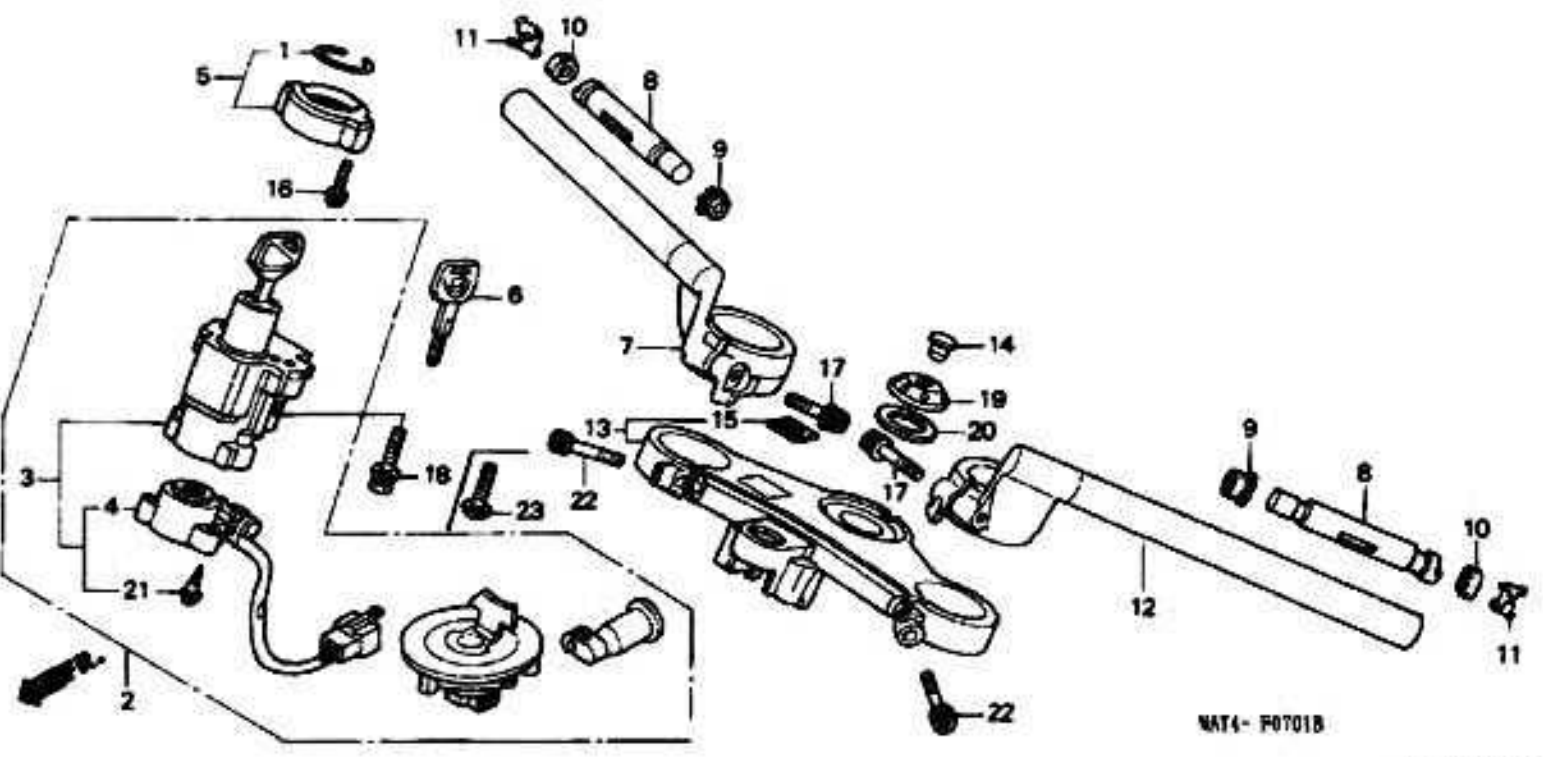

# HANDLEBAR • TOP BRIDGE - 99-02

7 = CBR1100XX'97  
 8 = CBR1100XX'98  
 9 = CBR1100XX'99  
 0 = CBR1100XX'00

1 = CBR1100XX'01  
 2 = CBR1100XX'02

F-7-1

Frame  
Serial Number

Ref	Description	Model	From	To	AREA	QTY	Part Number	H/C
22	BOLT SOCKET (8X40)	9 0 1 2				2	96600-08040-07	4046975
23	BOLT ONE-WAY (8MM)	1 2				2	90107-MBG-000	5742648