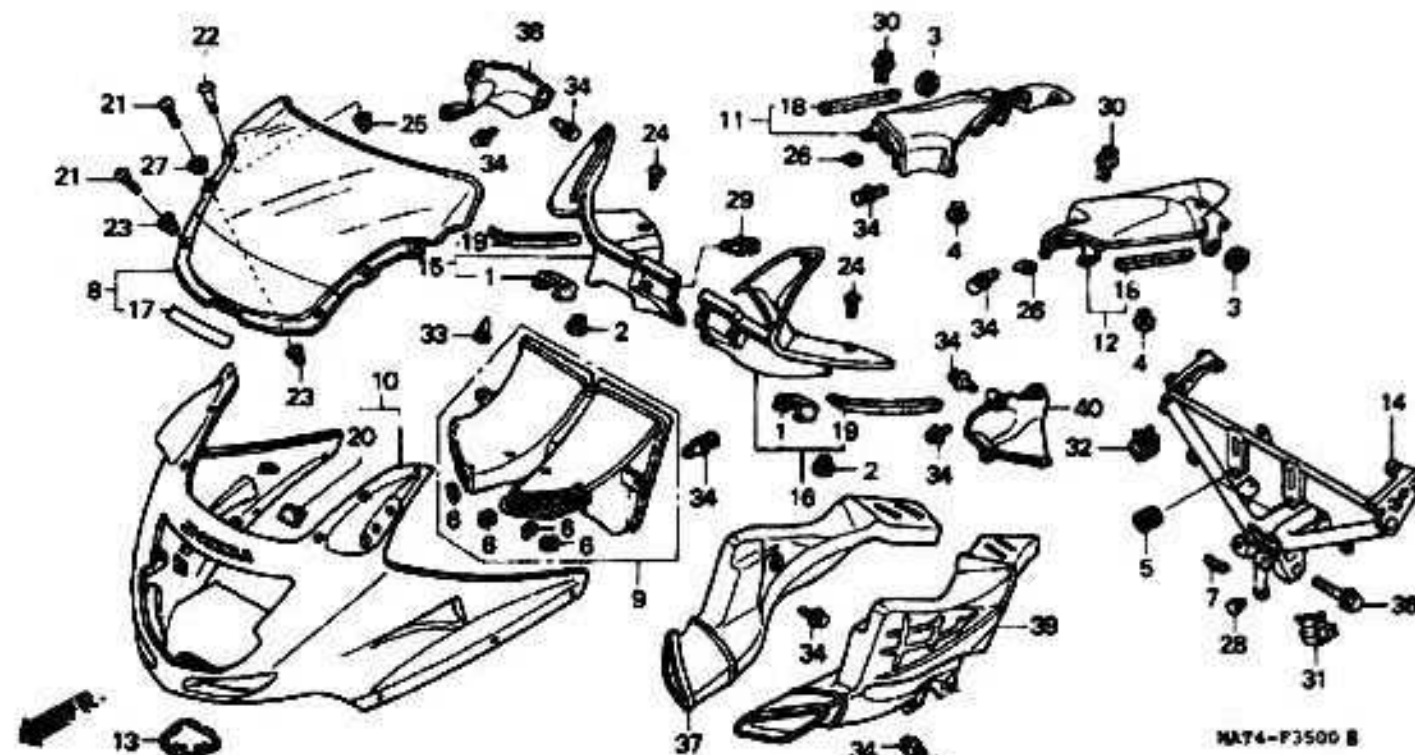

UPPER COWL

MAT4F3500B

7 = CBR1100XX'97
8 = CBR1100XX'96
9 = CBR1100XX'99
0 = CBR1100XX'00

1 = CBR1100XX'01
2 = CBR1100XX'02

F-35

Frame
Serial Number

Ref	Description	Model	From	To	AREA	QTY	Part Number	H/C
1	SEAL, FR. HEAT GUARD	7 8				2	19107-MAT-300	5213608
2	RUBBER STOPPER	7 8 9 0 1 2				2	47117-196-000	1704857
3	GROMMET B. STEERING	7 8 9				2	53111-ME0-000	3060316
4	RUBBER TENSIONER ARM	7 8 9 0 1 2				2	61112-727-000	3794351
5	RUBBER HEADLIGHT CASE SETTING	7 8 9 0 1 2				2	61304-415-000	0670117
6	RUBBER PROTECTOR	7 8				4	64121-MY9-000	5215447
7	RUBBER COWL STAY (UPPER)	7 8 9 0 1 2				1	64122-MAT-300	5215454
8	WINDSCREEN	7 8				1	64200-MAT-000	5215470
	WINDSCREEN SET (TYPE1) (WL)	9				1	64250-MAT-D00ZA	6114128
	WINDSCREEN SET (TYPE3) (WL)	0				1	64250-MAT-A10ZA	6255384
	WINDSCREEN SET (TYPE1) (WL)	1				1	64250-MAT-A20ZA	6697411
	WINDSCREEN SET (TYPE2) (WL)	2				1	64250-MAT-A30ZA	6840250
9	GUIDE, OIL COOLER AIR	7 8				1	64221-MAT-000	5215496
10	COWL SET (UPPER) "NH359M" (TYPE1 1) (WL) (MUTE BLACK METALLIC)	7				1	64230-MAT-000ZE	5215504
	COWL SET, L. FR. SIDE (TYPE1) (WL)	8				1	64230-MAT-860ZA	5687819
	COWL SET (UPPER) "NH359M" (WL) (MUTE BLACK METALLIC)	9				1	64230-MAT-D00ZG	6114110