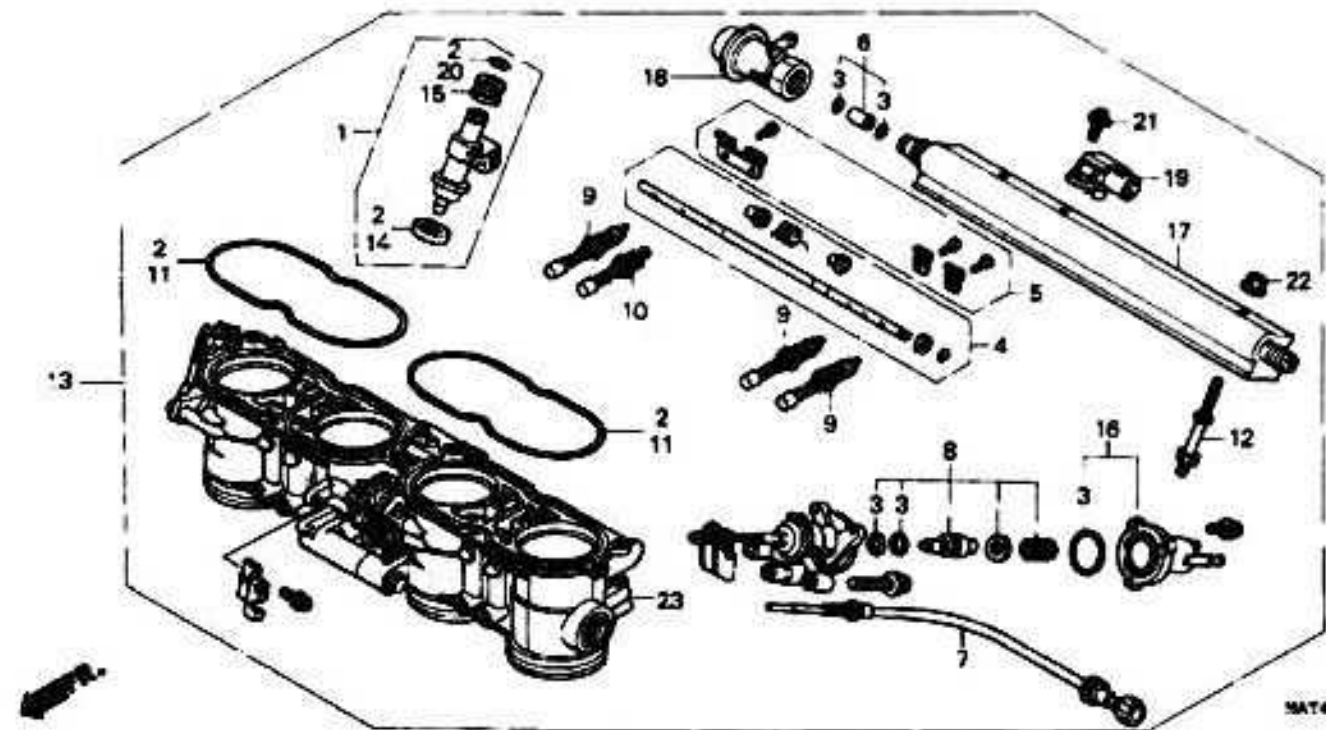

MAT4-E1802B

MAT4E1802B

7 = CBR1100XX'97
8 = CBR1100XX'98
9 = CBR1100XX'99
0 = CBR1100XX'00

1 = CBR1100XX'01
2 = CBR1100XX'02

E-18-1

Engine
Serial Number

Ref	Description	Model	From	To	AREA	QTY	Part Number	H/C
42	JET, SLOW AIR (#115)	7 8			A	2	99108-MW0-1152	4081022
43	JET, SLOW AIR (#115)	7 8			AC	4	99108-MY5-1150	5216528

7 = CBR1100XX'97
8 = CBR1100XX'98
9 = CBR1100XX'99
0 = CBR1100XX'00

1 = CBR1100XX'01
2 = CBR1100XX'02

E-18-2

Engine
Serial Number

Ref	Description	Model	From	To	AREA	QTY	Part Number	H/C
1	INJECTOR SET, FUEL	9 0 1 2				4	06164-PCB-000	6111983
2	GASKET SET	9 0 1 2				1	16010-MAT-E01	6112312
3	GASKET SET B	9 0 1 2				1	16011-MAT-E01	6112320
4	SHAFT SET, STARTER	9 0 1 2				1	16017-MAT-E01	6112346
5	LEVER SET, STARTER	9 0 1 2				1	16018-MAT-E01	6112353
6	JOINT SET	9 0 1 2				1	16024-MAT-E01	6112361
7	SCREW SET, STOP	9 0 1 2				1	16029-MAT-E01	6112379
8	ELEMENT SET, WAX	9 0 1 2				1	16044-MAT-E01	6112387
9	VALVE SET A, STARTER	9 0				3	16046-MAT-E01	6112395
	VALVE SET, STARTER	1 2				3	16046-MCJ-003	6393631
10	VALVE, STARTER	9 0				1	16047-MAT-E01	6112403
	VALVE, STARTER	1 2				1	16047-MCJ-003	6393649
11	O-RING	9 0 1 2				2	16076-MAT-E01	6112411
12	BOLT, FUEL	9 0 1 2				2	16084-MAT-E01	6112429
13	BODY ASSY, THROTTLE (GQ40D A)	9 0			A	1	16400-MAT-A01	6112460
	BODY ASSY, THROTTLE (GQ40B A)	9 0			AC	1	16400-MAT-L01	6112478
	BODY ASSY, THROTTLE (GQ40H A)	1 2			A	1	16400-MAT-A21	6696751
	BODY ASSY, THROTTLE (GQ40F A)	1 2			AC	1	16400-MAT-L21	6696769