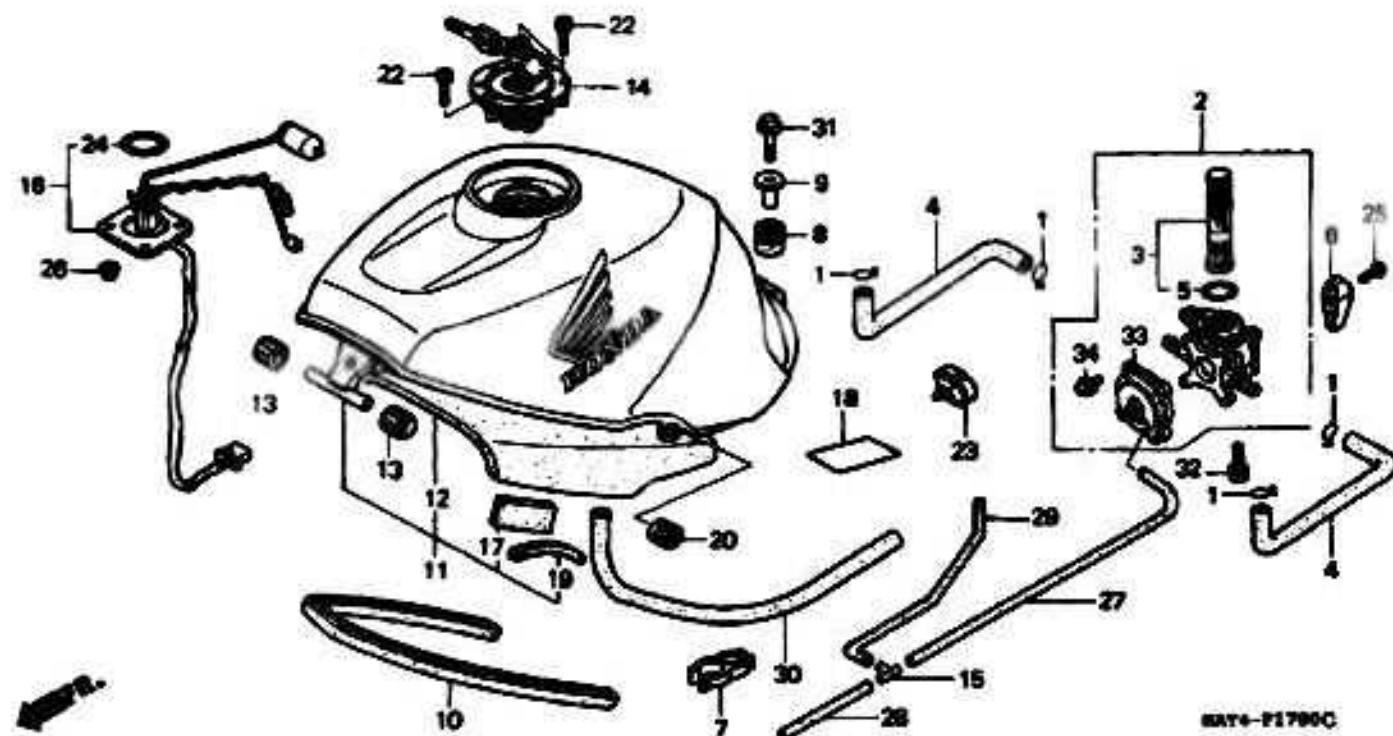

FUEL TANK - 97-98

7 = CBR1100XX'97
8 = CBR1100XX'98
9 = CBR1100XX'99
0 = CBR1100XX'00

1 = CBR1100XX'01
2 = CBR1100XX'02

F-17

Frame
Serial Number

Ref	Description	Model	From	To	AREA	QTY	Part Number	M/C
9	COLLAR, TANK SET RING	7 8				2	17509-G24-870	3445988
10	TRIM, FUEL TANK	7 8				1	17516-MAT-000	5213376
11	TANK SET, FUEL "NH359M" (TYPE 1 1) (WL) (MUTE BLACK METALLIC)	7				1	17520-MAT-000ZE	5213384
	TANK SET, FUEL (TYPE 1) (WL)	8				1	17520-MAT-840ZA	5686910
12	MAT, FUEL TANK	7 8				1	17528-MAT-300	5213418
13	RUBBER, FR. FUEL TANK	7 8				2	17511-HA5-000	2018356
14	CAP, FUEL FILLER	7 8				1	17520-MT4-010	3822277
	CAP, FUEL TANK	7 8				1	17520-MT4-020	6638605
15	JOINT, AIR FILTER	7 8			A	1	36191-KV3-700	4842597
16	UNIT SET, FUEL	7 8				1	37010-MAT-000	5214549
17	PROTECTOR, HOSE	7 8				2	64233-HR7-300	3451382
18	TAPE, FUEL TANK PROTECTION	7 8				2	80116-MAT-000	5320668
19	SEAL, FUEL TANK	7 8				2	81354-MAT-300	5215793
20	GROMMET, AIR CLEANER HOUSING	7 8				2	83551-300-000	0204990
22	BOLT, SOCKET (4X21)	7 8				3	90074-MT4-000	3472842
23	CLIP, CABLE (8MM)	7 8				1	90690-GHB-631	2871184
24	O-RING (39.5X5)	7 8				1	91305-MC7-000	1213214

FUEL TANK - 97-98

7 = CBR1100XX'97
8 = CBR1100XX'98
9 = CBR1100XX'99
0 = CBR1100XX'00

1 = CBR1100XX'01
2 = CBR1100XX'02

F-17

Frame
Serial Number

Ref	Description	Model	From	To	AREA	QTY	Part Number	M/C
25	SCREW, PAN (5X14)	7 8				1	93500-05014-0A	0181073
26	NUT, FLANGE (6MM)	7 8				4	94050-06080	0612589
27	BULK HOSE, VACUUM (3.5X1000) (3.5X200)	7 8			AC	1	95005-35001-20M	5137153
	BULK HOSE, VACUUM (3.5X1000) (3.5X650)	7 8			A	1	95005-35001-20M	5137153
28	BULK HOSE, VACUUM (4.5X1000) (4.5X220)	7 8			A	1	95005-45001-20M	4983714
29	BULK HOSE, VACUUM (4.5X1000) (4.5X400)	7 8			A	1	95005-45001-20M	4983714
30	BULK HOSE, VACUUM (8X1000) (8X450)	7 8				1	95005-80001-50M	5317649
31	BOLT, FLANGE (8X45)	7 8				2	95701-08045-00	2533859
32	BOLT, SOCKET (6X16)	7 8				2	96600-06016-00	2154698
33	COVER SET, COCK	8				1	16953-ML0-014	6477392
34	SCREW-WASHER (4X16)	8				4	93892-04016-08	0627927
	SCREW-WASHER (4X16)	8				4	93892-04016-18	1446756