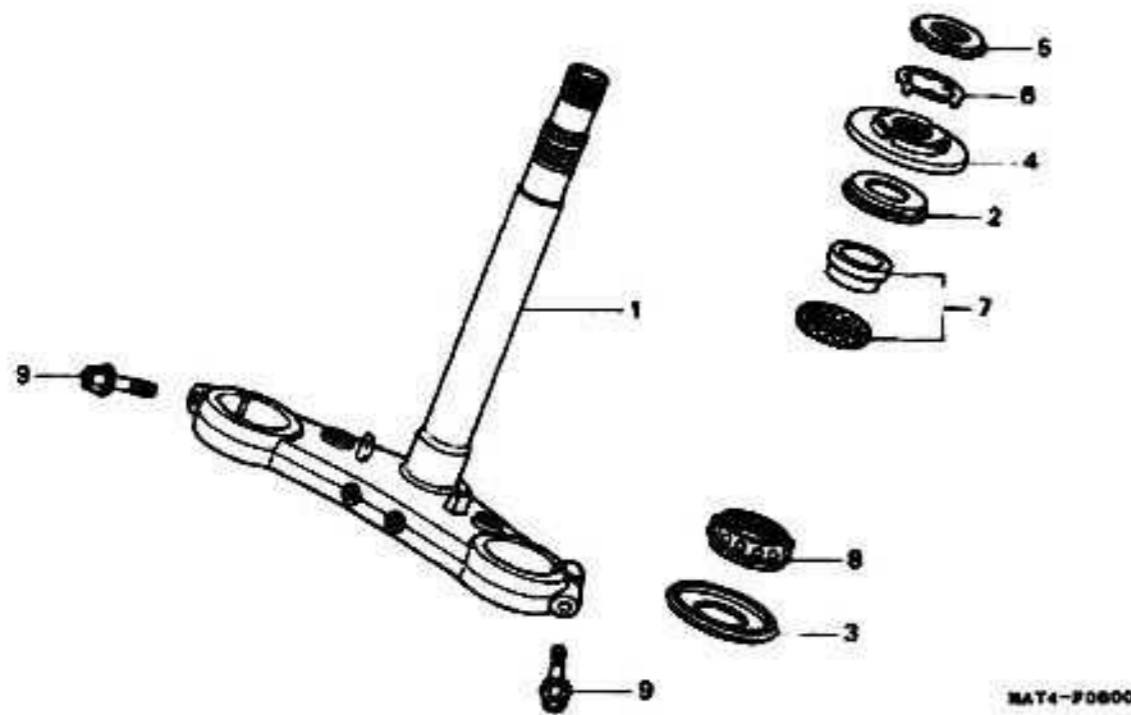

STEERING STEM

MAT4-F0800

MAT4F0800

7 = CBR1100XX'97
8 = CBR1100XX'98
9 = CBR1100XX'99
0 = CBR1100XX'00

1 = CBR1100XX'01
2 = CBR1100XX'02

F-8

Frame
Serial Number

Ref	Description	Model	From	To	AREA	QTY	Part Number	H/C
1	STEM STEERING	7 8 9 0 1 2				1	53200-MAT-000	5215405
2	DUST SEAL STEERING HEAD (ARA)	7 8 9 0 1 2				1	53214-KA4-701	1186980
3	DUST SEAL STEERING HEAD	7 8 9 0 1 2				1	53214-371-010	0470948
4	THREAD STEERING HEAD TOP	7 8 9 0 1 2				1	53220-MW0-000	4044889
5	THREAD STEERING HEAD TOP (B)	7 8 9 0 1 2				1	90302-425-830	0823930
6	WASHER LOCK	7 8 9 0 1 2				1	90506-425-830	0823948
7	BEARING HEAD PIPE (UPPER)	7 8 9 0 1 2				1	91015-KT8-005	2492825
8	BEARING HEAD PIPE (LOWER)	7 8 9 0 1 2				1	91016-KT8-005	2492833
9	BOLT FLANGE (10X40)	7 8 9 0 1 2				2	96400-10040-07	2073237